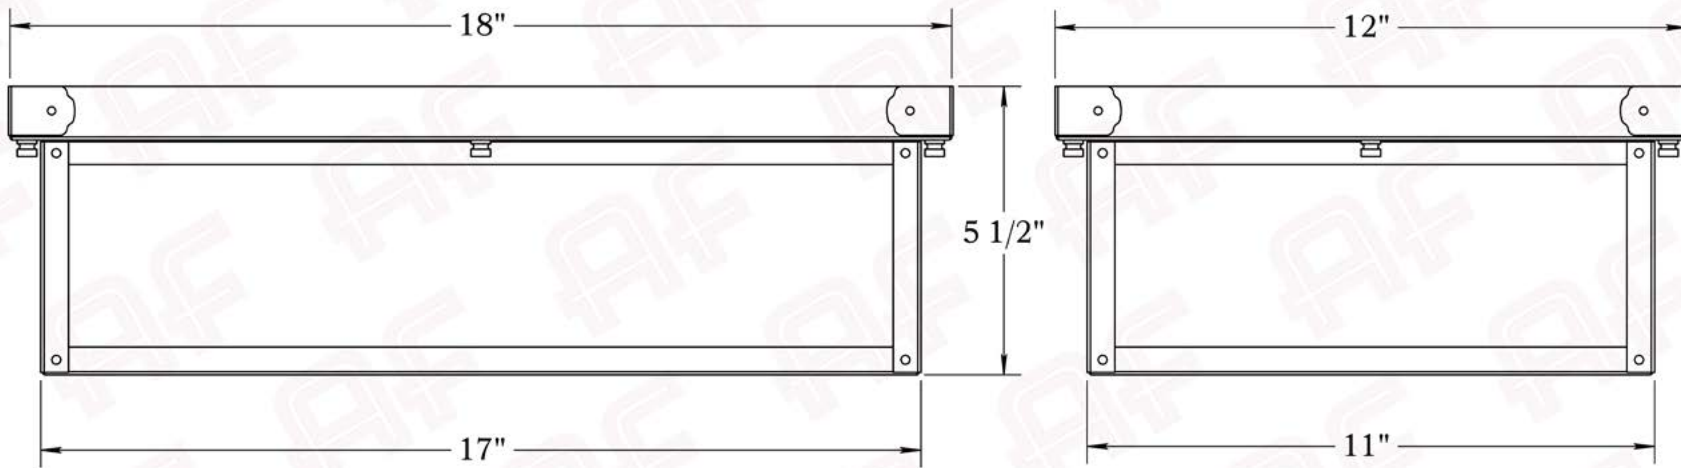

The Woodfield Series
Ceiling Light
2XL

AMERICA'S FINEST 
Lighting & Mailbox Co. 

2X Large

AMERICA'S FINEST
Lighting & Mailbox Co.
975 N. Enterprise St. Orange, CA 92867

PRODUCT No. | 466-5
TITLE | Woodfield
UL RATING | Damp

LAMP BASE | Medium Base (E26)
MAX WATTAGE | 2-75W
VOLTAGE | 120V

PROPRIETARY AND CONFIDENTIAL
The information contained in this drawing is the sole property of America's Finest. Any reproduction in part or as a whole without written permission from America's Finest is prohibited.

Dimensions

Height	5 1/2"
Width	18" x 12"
Body Width	17" x 11"
Mounting Plate	18" x 12"

Electrical Specs

UL Rating	Damp
Voltage	120V
Socket Type	Medium Base - E26
Number of Light Bulbs	2
Max Wattage per Bulb	75W
LED Bulb	Supplied
Dimmable	Yes