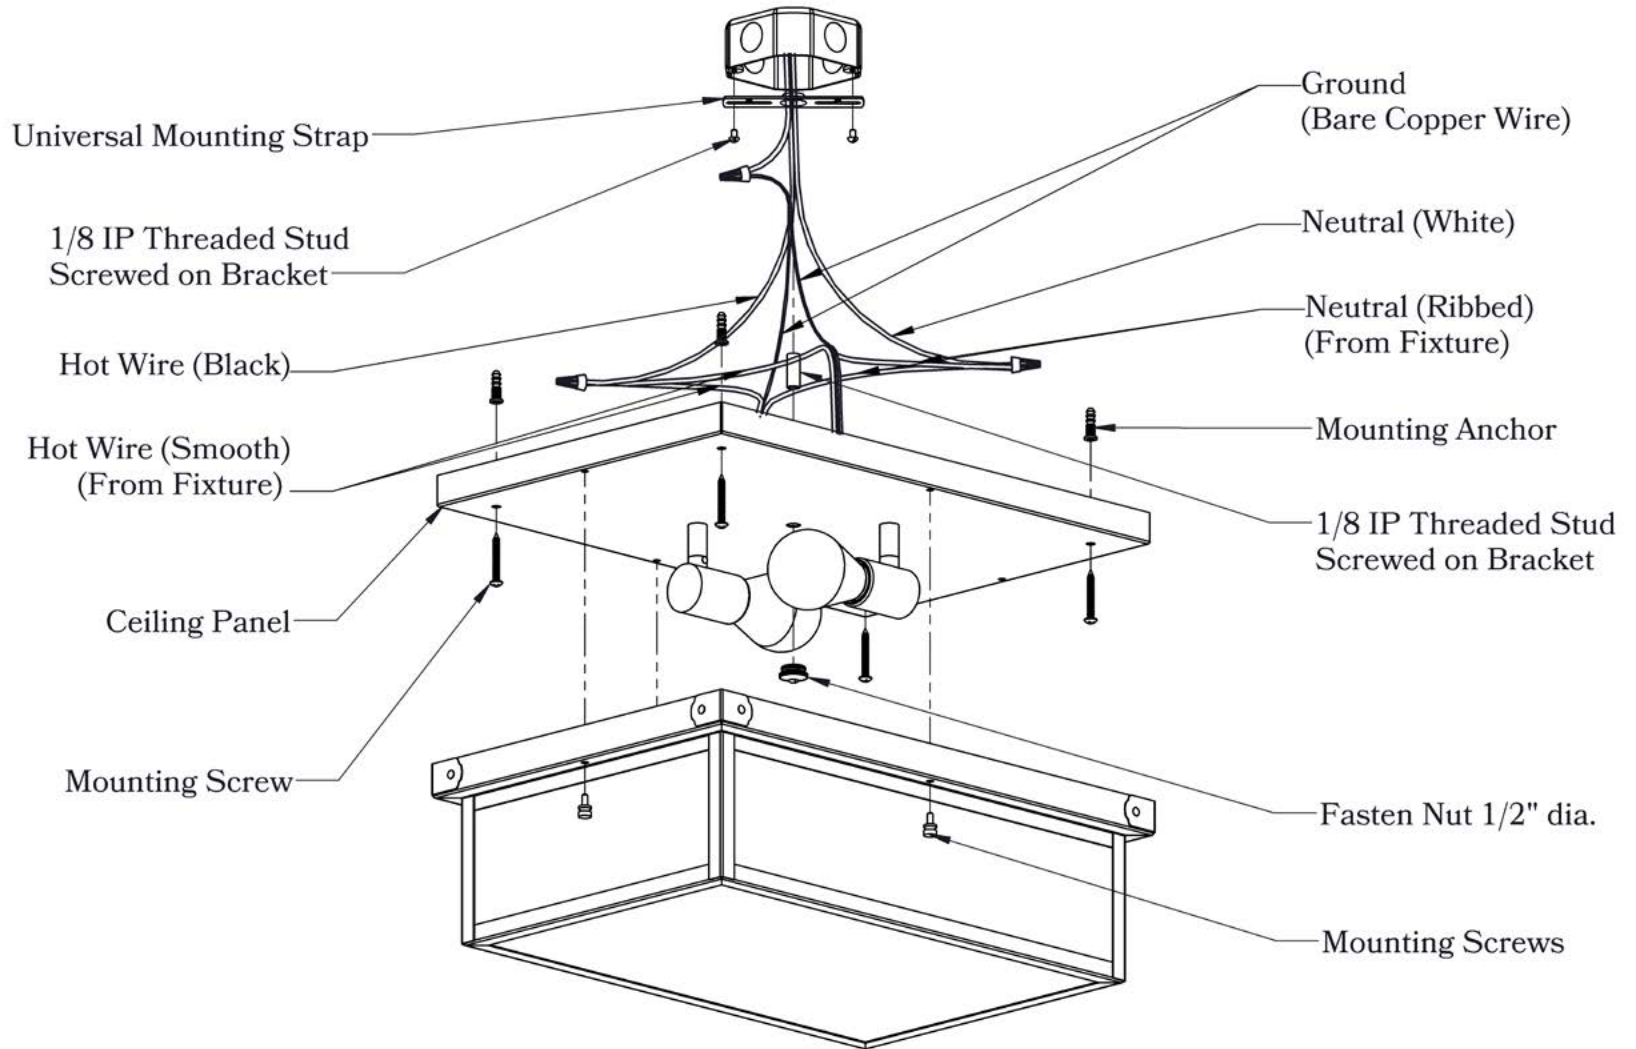

Dimensions

Height	5 1/2"
Width	18" x 12"
Body Width	17" x 11"
Mounting Plate	18" x 12"

Electrical Specs

UL Rating	Damp
Voltage	120V
Socket Type	Medium Base - E26
Number of Light Bulbs	2
Max Wattage per Bulb	75W
LED Bulb	Supplied
Dimmable	Yes

Arch

Double T

Gamble

Shoji

Summit

Mounting Instructions | Standard Ceiling Mount Version 2

CAUTION—DISCONNECT POWER

Always shut off power when installing or repairing this (or any other) electrical appliance. Failure to do so may result in severe injury or death. This product must be installed in accordance with applicable installation codes by a person familiar with the construction and operation of the product, and the hazards involved.