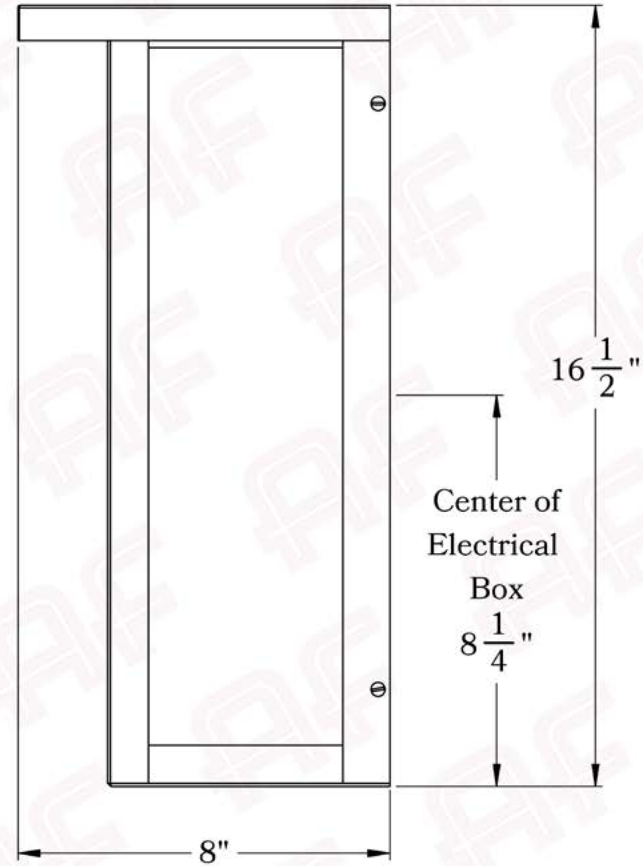

# 2X Large

FRONT VIEW

SIDE VIEW

## Dimensions

Roof Width	13 1/4"
Body Width	9 1/2"
Height	16 1/2"
Projection	8"