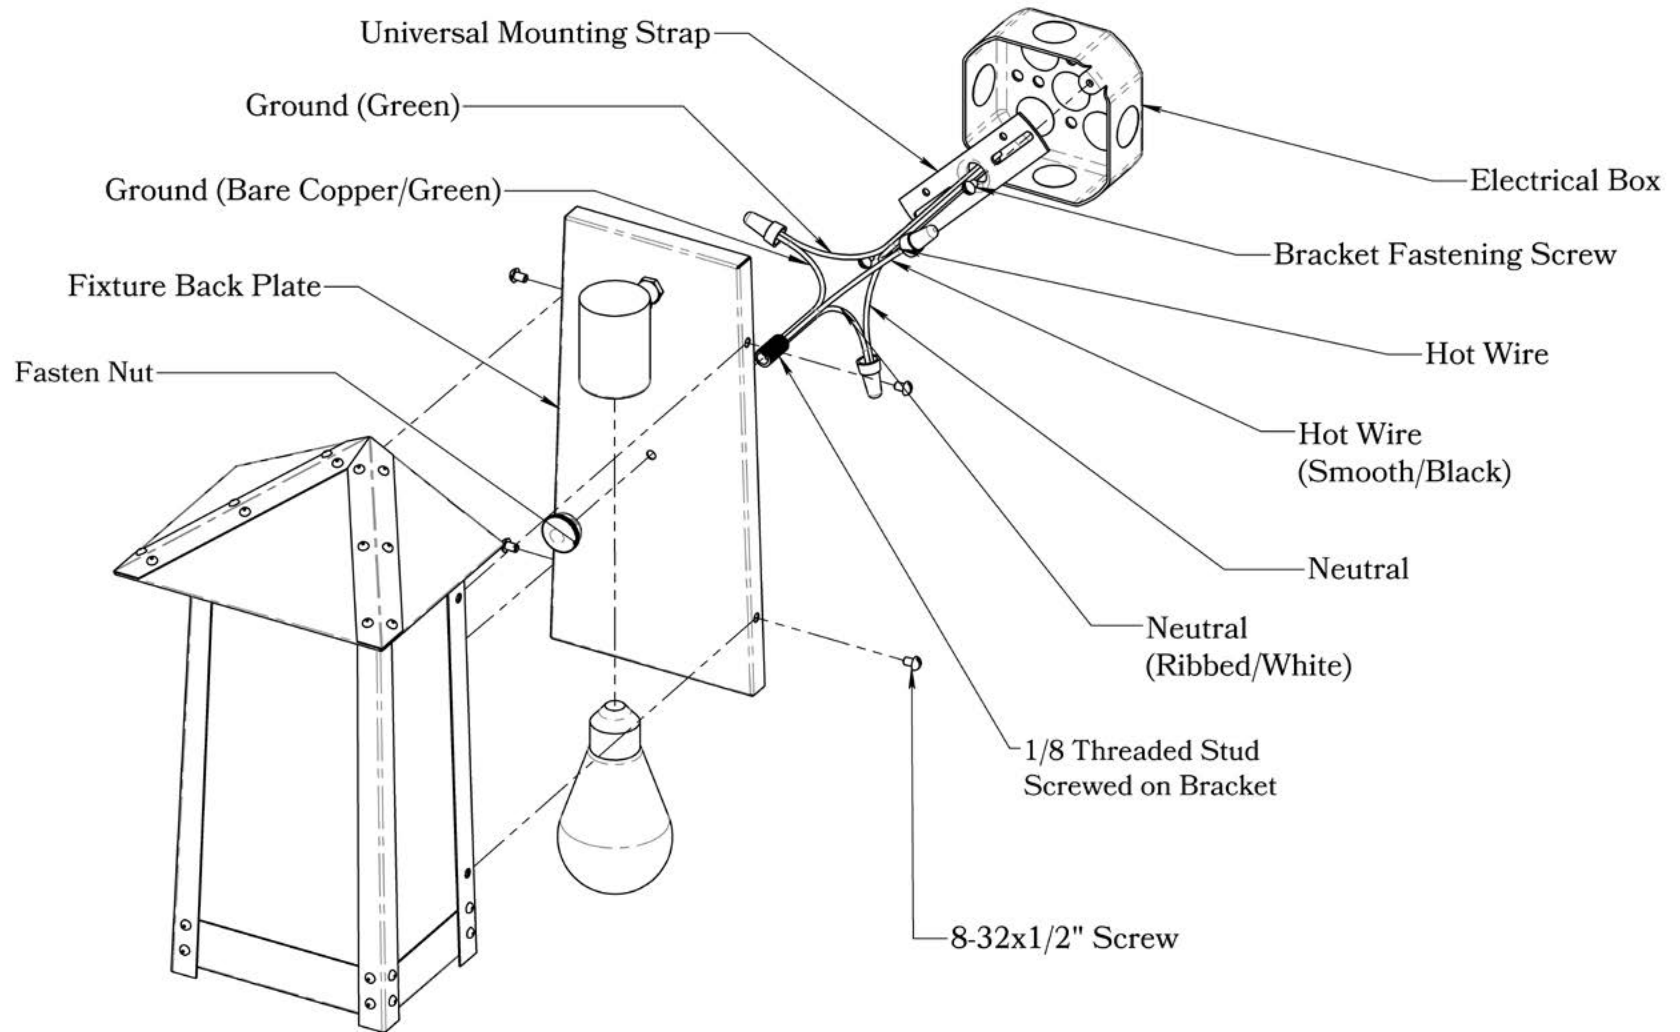

## Overlays Available In This Series

Arch

Double T

Gamble

Shoji

Summit

**Mounting Instructions** | Flush Wall Mount Version 1

**CAUTION—DISCONNECT POWER**