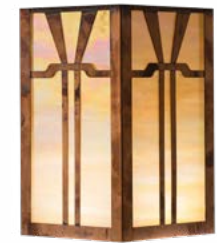

Dimensions

Roof Width	13 1/4"
Body Width	9 1/2"
Height	16 1/2"
Projection	8"

Electrical Specs

UL Rating	Wet
Voltage	120V
Socket Type	Medium Base - E26
Number of Light Bulbs	1
Max Wattage per Bulb	100W
LED Bulb	Supplied
Dimmable	Yes

Additional Information

Manufacturer	America's Finest Lighting
Mounting Location	Interior and Exterior
Material	Brass
Multiple Overlay Options	Yes
Bottom Glass Panels	Included

Overlays Available In This Series

Gamble