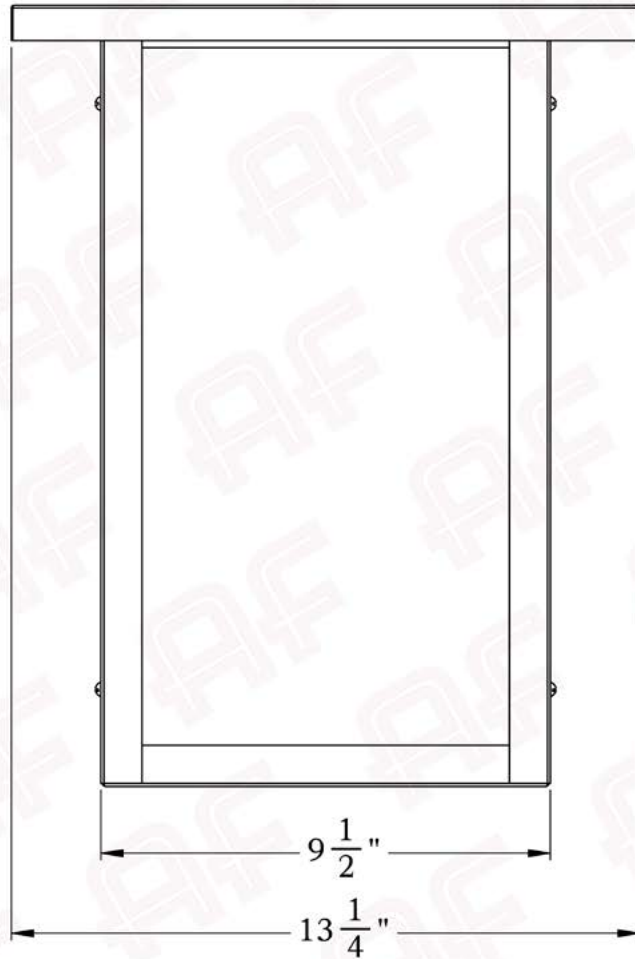

# 2X Large

FRONT VIEW

SIDE VIEW

## Dimensions

Roof Width	13 1/4"
Body Width	9 1/2"
Height	16 1/2"
Projection	8"