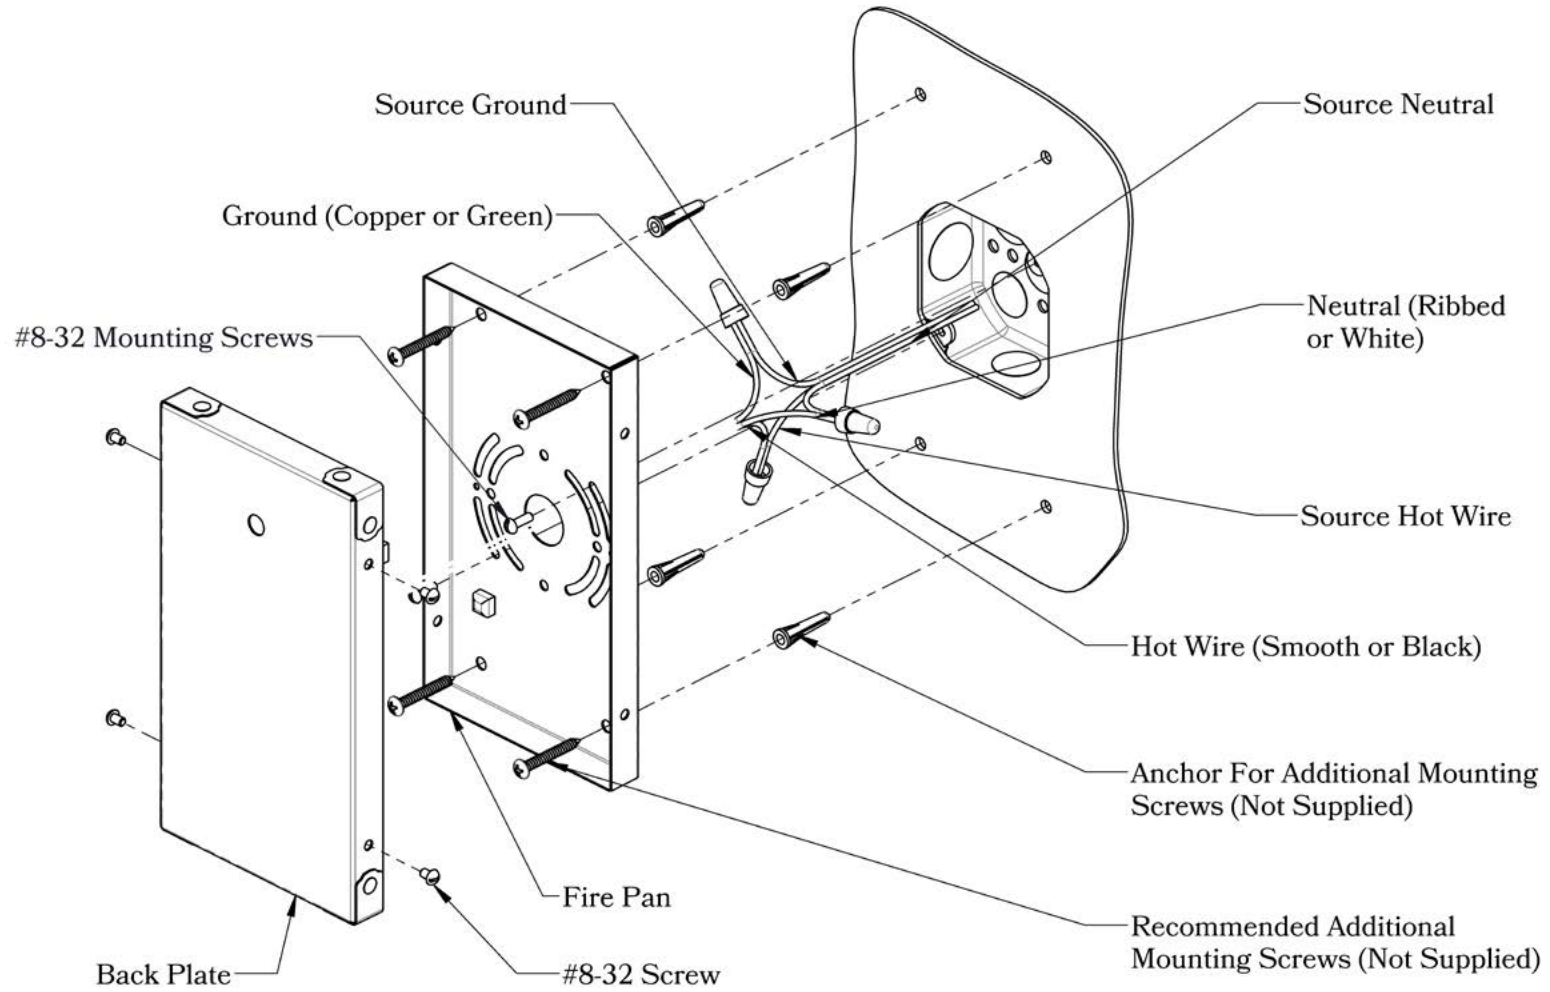

## Overlays Available In This Series

Arch

Double T

Gamble

Shoji

Summit

**Mounting Instructions** | Wall Mount With Fire Pan

**CAUTION—DISCONNECT POWER**

Always shut off power when installing or repairing this (or any other) electrical appliance. Failure to do so may result in severe injury or death. This product must be installed in accordance with applicable installation codes by a person familiar with the construction and operation of the product, and the hazards involved.