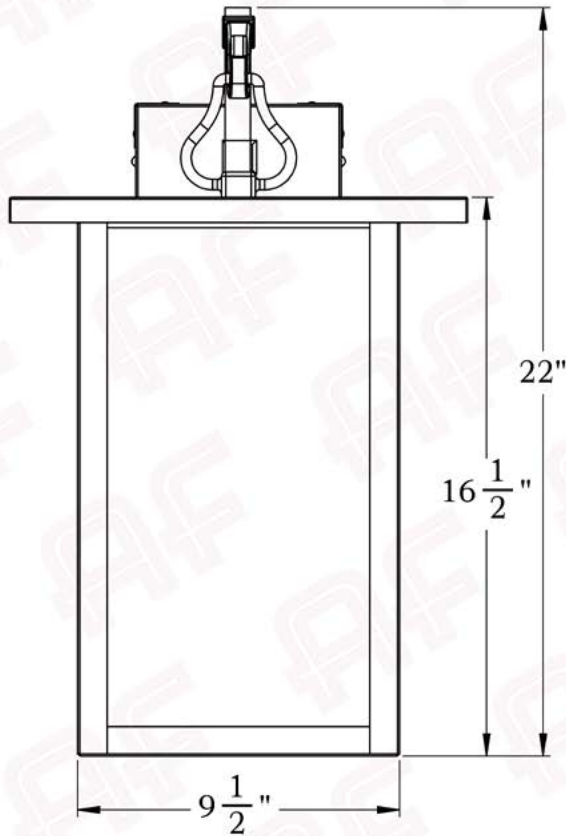

# 2X Large

FRONT VIEW

SIDE VIEW

BACKPLATE VIEW

## Dimensions

Roof Width	13 1/2"
Body Width	9 1/2"
Lantern Height	16 1/2"
Height	22"
Projection	16 1/4"
Mounting Plate	6" x 12"