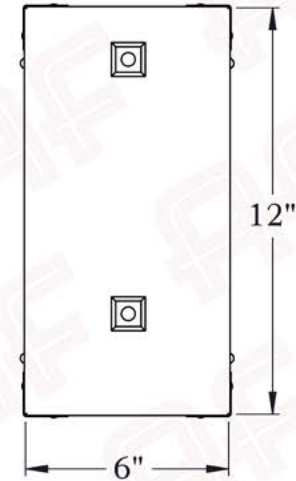

Product No. 466-1

**The Woodfield Series**  
*Hook Arm Sconce*  
**2XL**

**AMERICA'S FINEST**   
*Lighting & Mailbox Co.*

# 2X Large

FRONT VIEW

SIDE VIEW

BACKPLATE VIEW

## Dimensions

Roof Width	13 1/2"
Body Width	9 1/2"
Lantern Height	16 1/2"
Height	22"
Projection	16 1/4"
Mounting Plate	6" x 12"