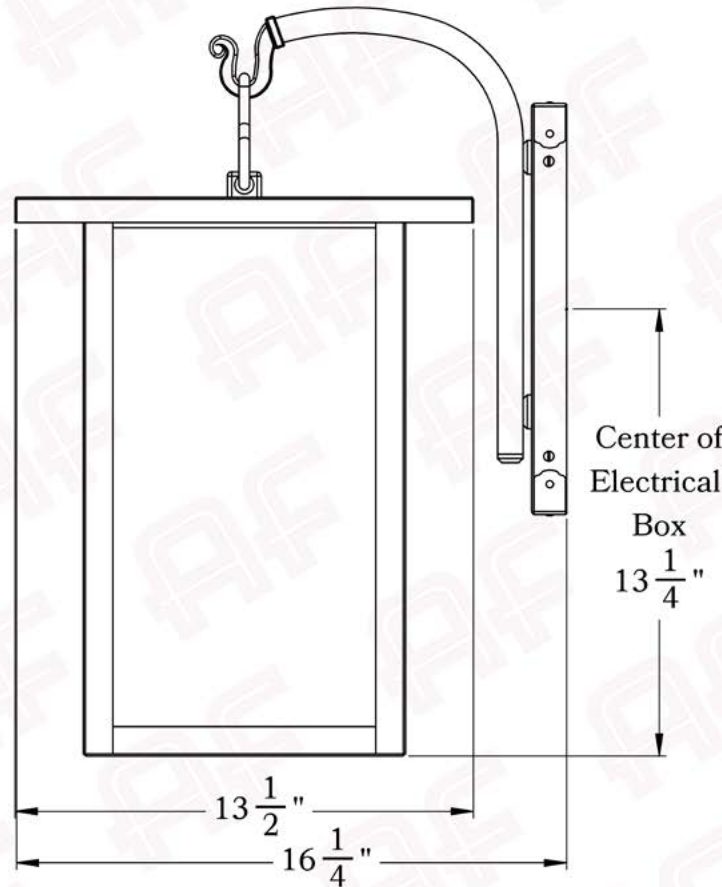

# 2X Large

FRONT VIEW

SIDE VIEW

BACKPLATE VIEW

## Dimensions

Roof Width	13 1/2"
Body Width	9 1/2"
Lantern Height	16 1/2"
Height	22"
Projection	16 1/4"
Mounting Plate	6" x 12"