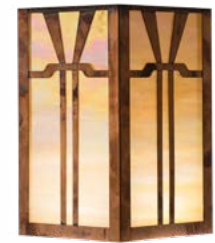

Dimensions

Height	5 1/2"
Width	15"
Body Width	14"
Mounting Plate	15"

Electrical Specs

UL Rating	Damp
Voltage	120V
Socket Type	Medium Base - E26
Number of Light Bulbs	2
Max Wattage per Bulb	75W
LED Bulb	Supplied
Dimmable	Yes

Additional Information

Manufacturer	America's Finest Lighting
Mounting Location	Interior and Exterior
Material	Brass
Multiple Overlay Options	Yes
Bottom Glass Panels	Included

Overlays Available In This Series

Gamble