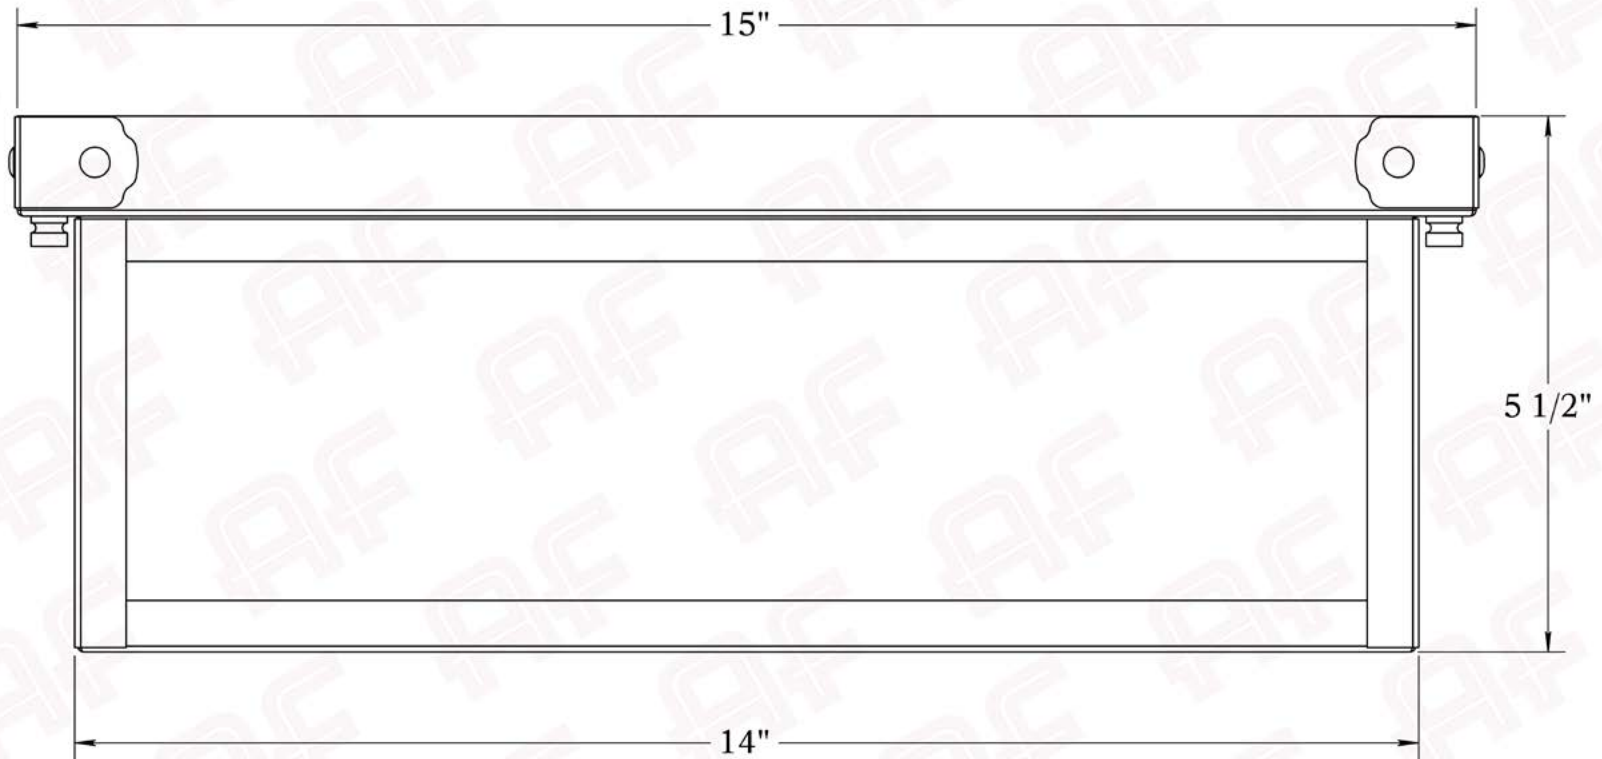

The Woodfield Series
Ceiling Light
Extra Large

AMERICA'S FINEST 
Lighting & Mailbox Co. 

X Large

AMERICA'S FINEST
Lighting & Mailbox Co.
975 N. Enterprise St. Orange, CA 92867

PRODUCT No. | 465-5
TITLE | Woodfield
UL RATING | Damp

LAMP BASE | Medium Base (E26)
MAX WATTAGE | 2-75W
VOLTAGE | 120V

PROPRIETARY AND CONFIDENTIAL
The information contained in this drawing is the sole property of America's Finest. Any reproduction in part or as a whole without written permission from America's Finest is prohibited.

Dimensions

Height	5 1/2"
Width	15"
Body Width	14"
Mounting Plate	15"

Electrical Specs

UL Rating	Damp
Voltage	120V
Socket Type	Medium Base - E26
Number of Light Bulbs	2
Max Wattage per Bulb	75W
LED Bulb	Supplied
Dimmable	Yes