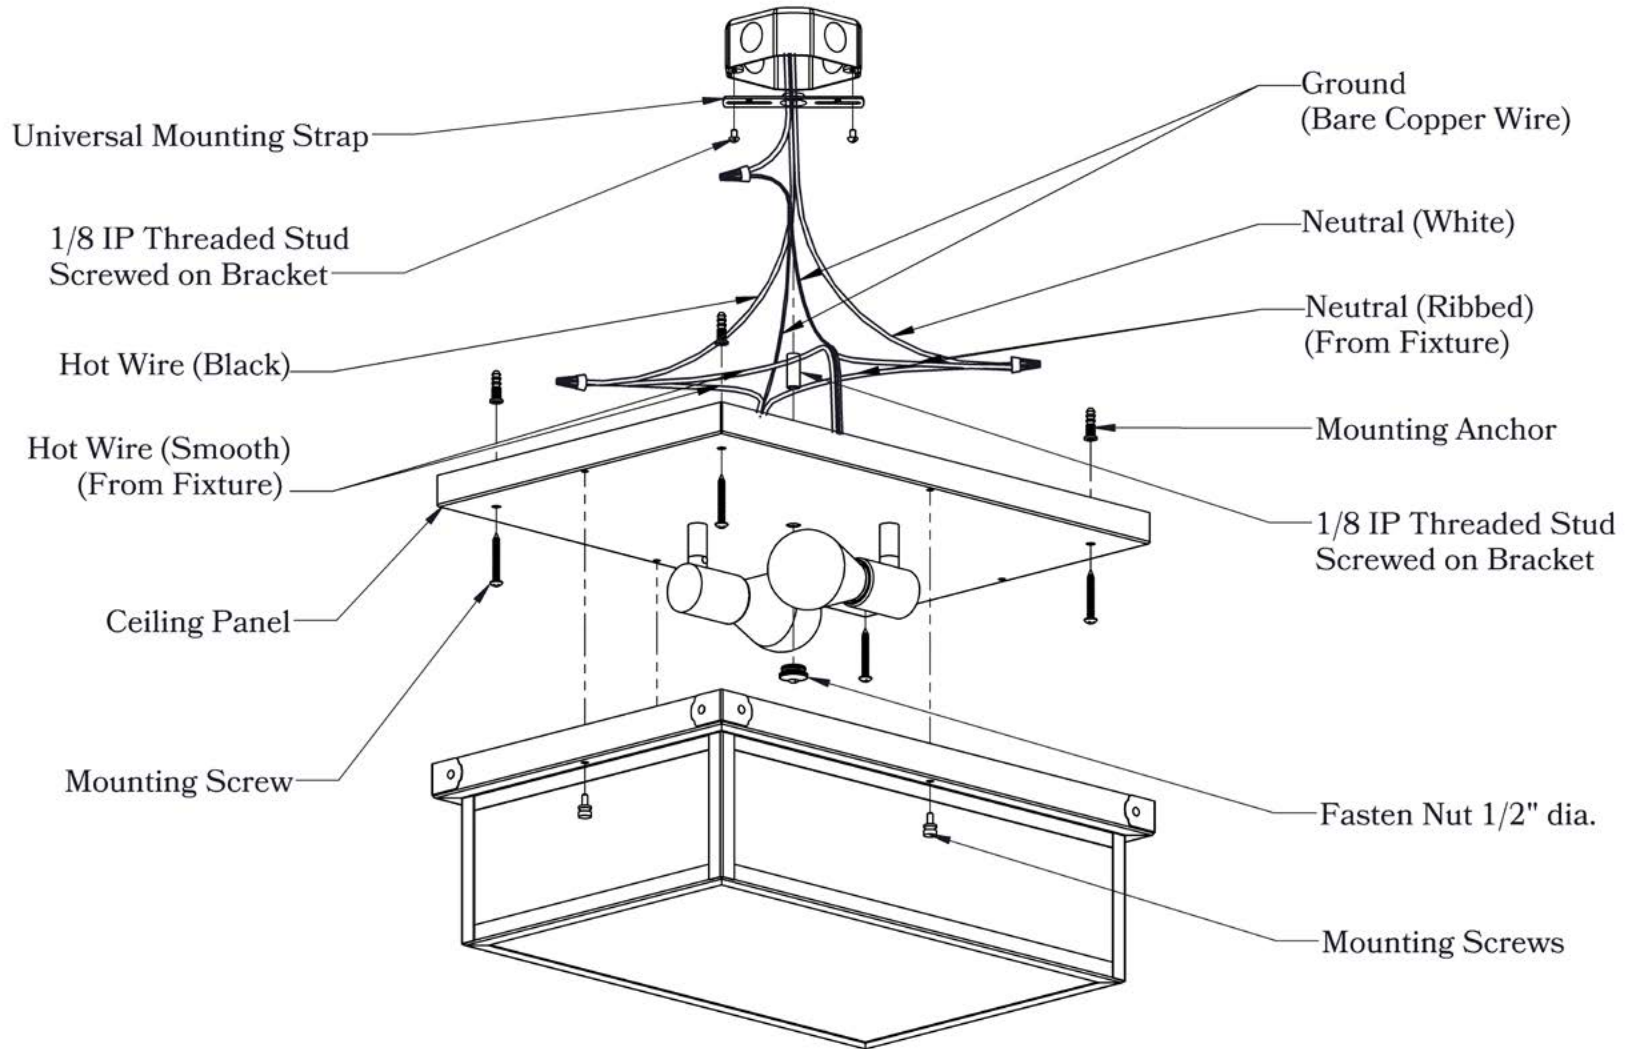

Dimensions

Height	5 1/2"
Width	15"
Body Width	14"
Mounting Plate	15"

Electrical Specs

UL Rating	Damp
Voltage	120V
Socket Type	Medium Base - E26
Number of Light Bulbs	2
Max Wattage per Bulb	75W
LED Bulb	Supplied
Dimmable	Yes

Arch

Double T

Gamble

Shoji

Summit

Mounting Instructions | Standard Ceiling Mount Version 2

CAUTION—DISCONNECT POWER

Always shut off power when installing or repairing this (or any other) electrical appliance. Failure to do so may result in severe injury or death. This product must be installed in accordance with applicable installation codes by a person familiar with the construction and operation of the product, and the hazards involved.