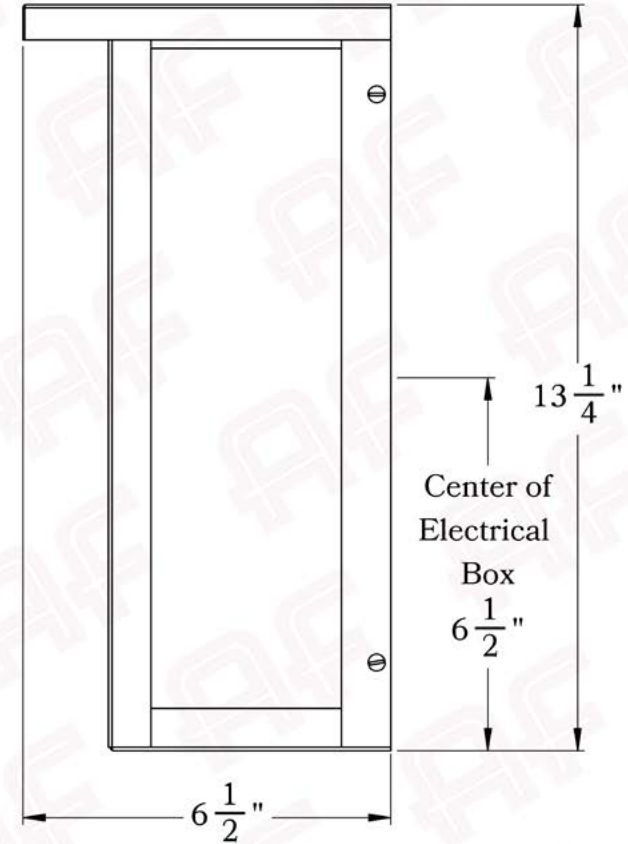

# X Large

FRONT VIEW

SIDE VIEW

## Dimensions

Roof Width	10 3/4"
Body Width	7 3/4"
Height	13 1/4"
Projection	6 1/2"