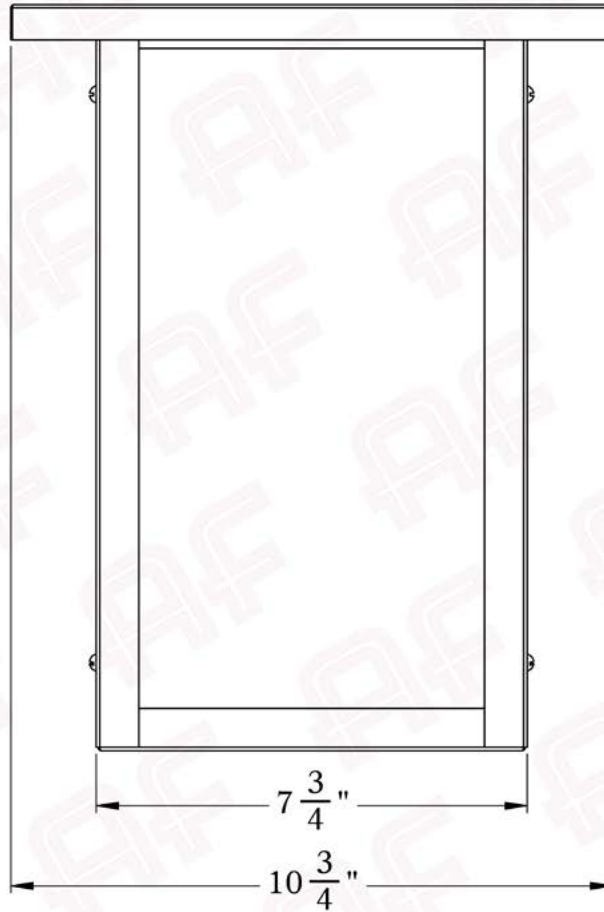

# X Large

FRONT VIEW

SIDE VIEW

## Dimensions

Roof Width	10 3/4"
Body Width	7 3/4"
Height	13 1/4"
Projection	6 1/2"