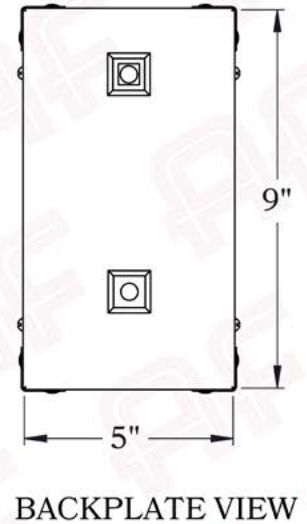

Product No. 465-1

The Woodfield Series
Hook Arm Sconce
Extra Large

AMERICA'S FINEST 
Lighting & Mailbox Co. 

X Large

Dimensions

Roof Width	10 3/4"
Body Width	7 3/4"
Lantern Height	13 1/4"
Height	18 3/4"
Projection	13 3/4"
Mounting Plate	5" x 9"

Electrical Specs

UL Rating	Damp
Voltage	120V
Socket Type	Medium Base - E26
Number of Light Bulbs	1
Max Wattage per Bulb	100W
LED Bulb	Supplied
Dimmable	Yes

Additional Information

Manufacturer	America's Finest Lighting
Mounting Location	Interior and Exterior
Material	Brass
Multiple Overlay Options	Yes
Bottom Glass Panels	Included