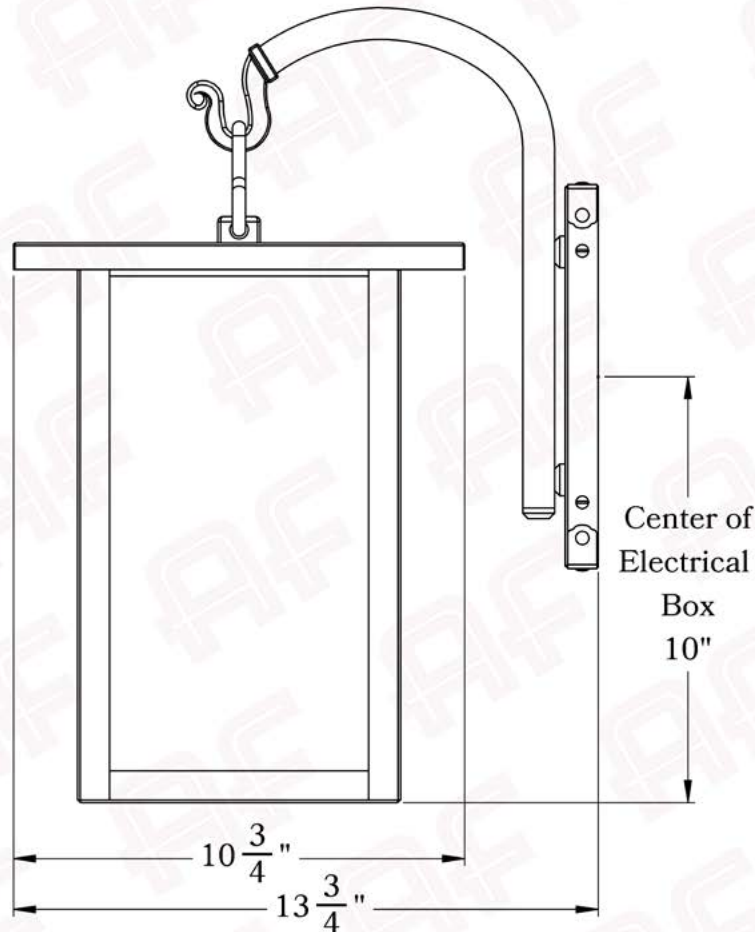

Product No. 465-1

The Woodfield Series
Hook Arm Sconce
Extra Large

AMERICA'S FINEST 
Lighting & Mailbox Co. 

X Large

Dimensions

Roof Width	10 3/4"
Body Width	7 3/4"
Lantern Height	13 1/4"
Height	18 3/4"
Projection	13 3/4"
Mounting Plate	5" x 9"

Electrical Specs

UL Rating	Damp
Voltage	120V
Socket Type	Medium Base - E26
Number of Light Bulbs	1
Max Wattage per Bulb	100W
LED Bulb	Supplied
Dimmable	Yes

Additional Information

Manufacturer	America's Finest Lighting
Mounting Location	Interior and Exterior
Material	Brass
Multiple Overlay Options	Yes
Bottom Glass Panels	Included