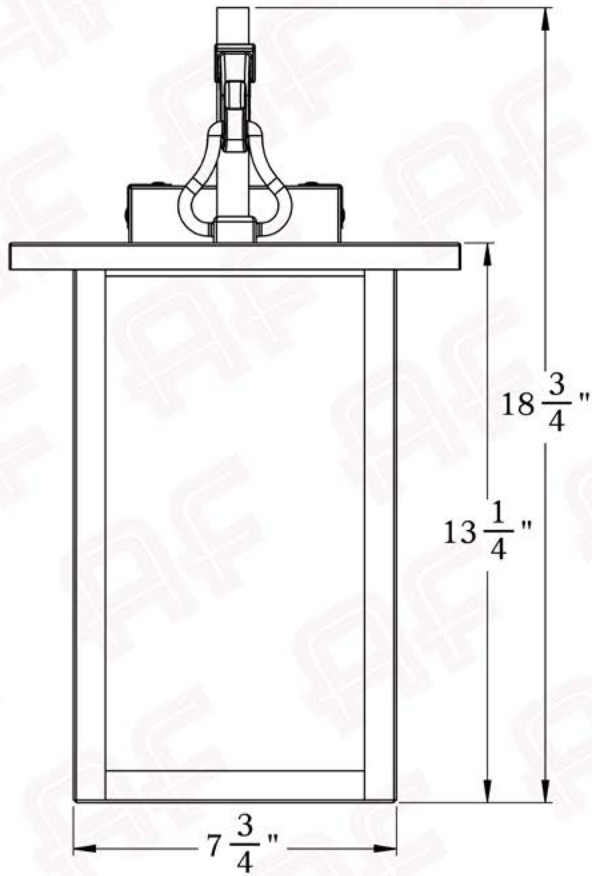

Product No. 465-1

The Woodfield Series
Hook Arm Sconce
Extra Large

AMERICA'S FINEST 
Lighting & Mailbox Co. 

X Large

Dimensions

Roof Width	10 3/4"
Body Width	7 3/4"
Lantern Height	13 1/4"
Height	18 3/4"
Projection	13 3/4"
Mounting Plate	5" x 9"

Electrical Specs

UL Rating	Damp
Voltage	120V
Socket Type	Medium Base - E26
Number of Light Bulbs	1
Max Wattage per Bulb	100W
LED Bulb	Supplied
Dimmable	Yes

Additional Information

Manufacturer	America's Finest Lighting
Mounting Location	Interior and Exterior
Material	Brass
Multiple Overlay Options	Yes
Bottom Glass Panels	Included