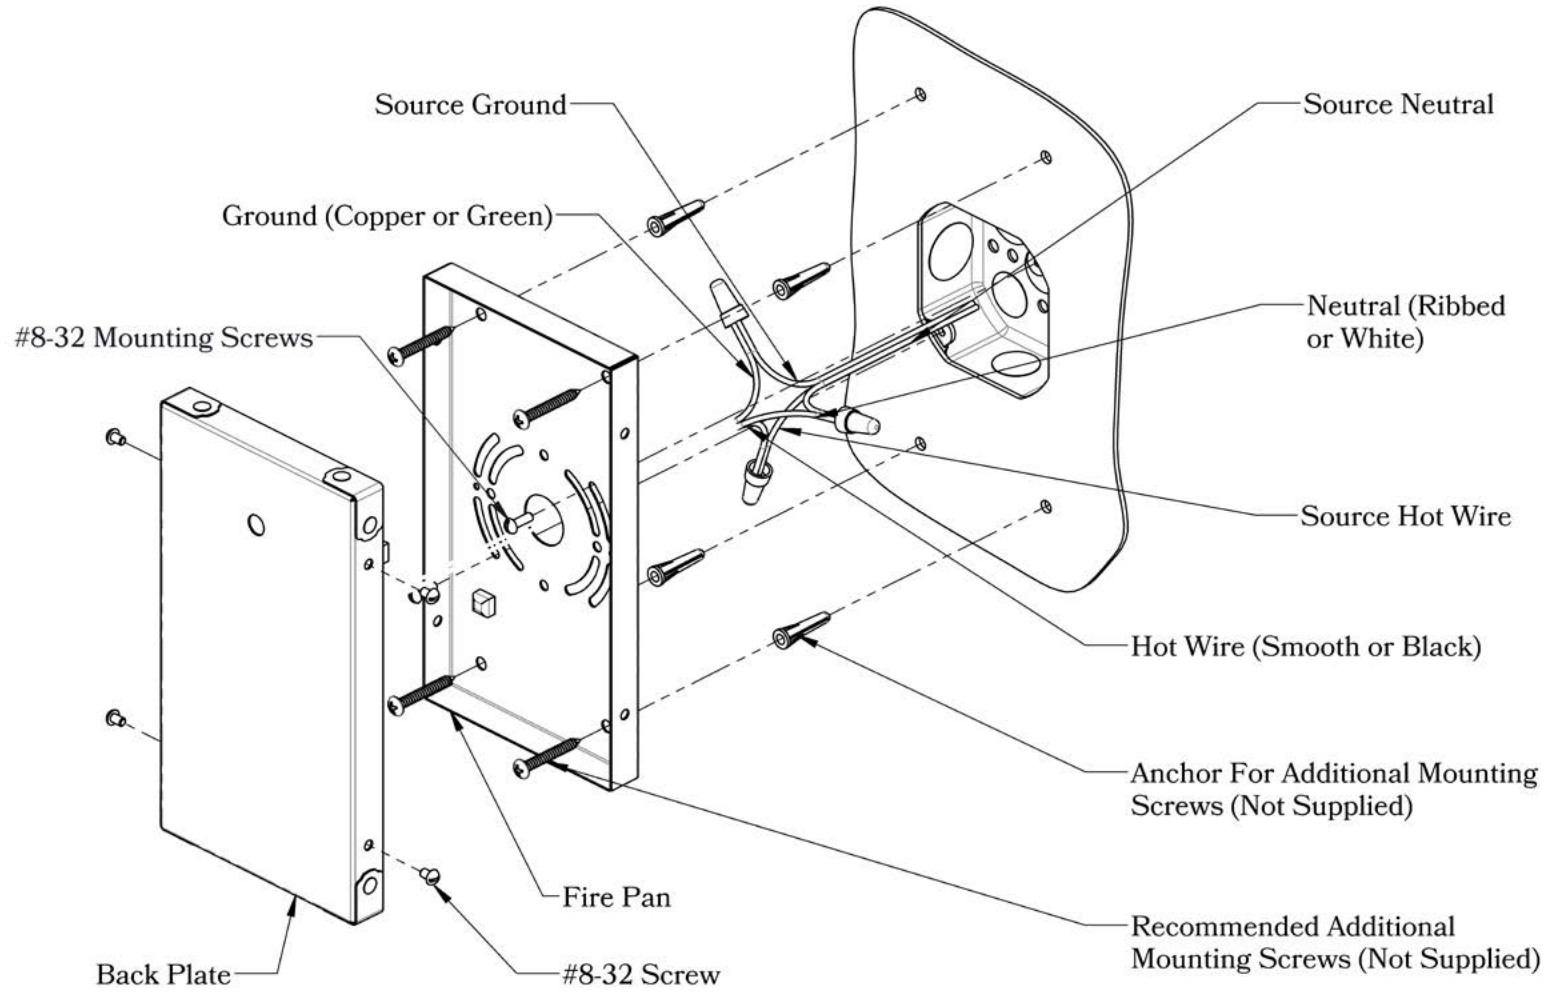

Electrical Specs

UL Rating	Damp
Voltage	120V
Socket Type	Medium Base - E26
Number of Light Bulbs	1
Max Wattage per Bulb	100W
LED Bulb	Supplied
Dimmable	Yes

Additional Information

Manufacturer	America's Finest Lighting
Mounting Location	Interior and Exterior
Material	Brass
Multiple Overlay Options	Yes
Bottom Glass Panels	Included

Overlays Available In This Series

Arch

Double T

Gamble

Shoji

Summit

Mounting Instructions | Wall Mount With Fire Pan

CAUTION—DISCONNECT POWER

Always shut off power when installing or repairing this (or any other) electrical appliance. Failure to do so may result in severe injury or death. This product must be installed in accordance with applicable installation codes by a person familiar with the construction and operation of the product, and the hazards involved.