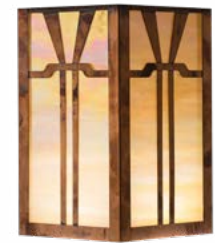

Dimensions

Roof Width	10 3/4"
Body Width	7 3/4"
Lantern Height	13 1/4"
Height	18 3/4"
Projection	13 3/4"
Mounting Plate	5" x 9"

Electrical Specs

UL Rating	Damp
Voltage	120V
Socket Type	Medium Base - E26
Number of Light Bulbs	1
Max Wattage per Bulb	100W
LED Bulb	Supplied
Dimmable	Yes

Additional Information

Manufacturer	America's Finest Lighting
Mounting Location	Interior and Exterior
Material	Brass
Multiple Overlay Options	Yes
Bottom Glass Panels	Included

Overlays Available In This Series

Gamble