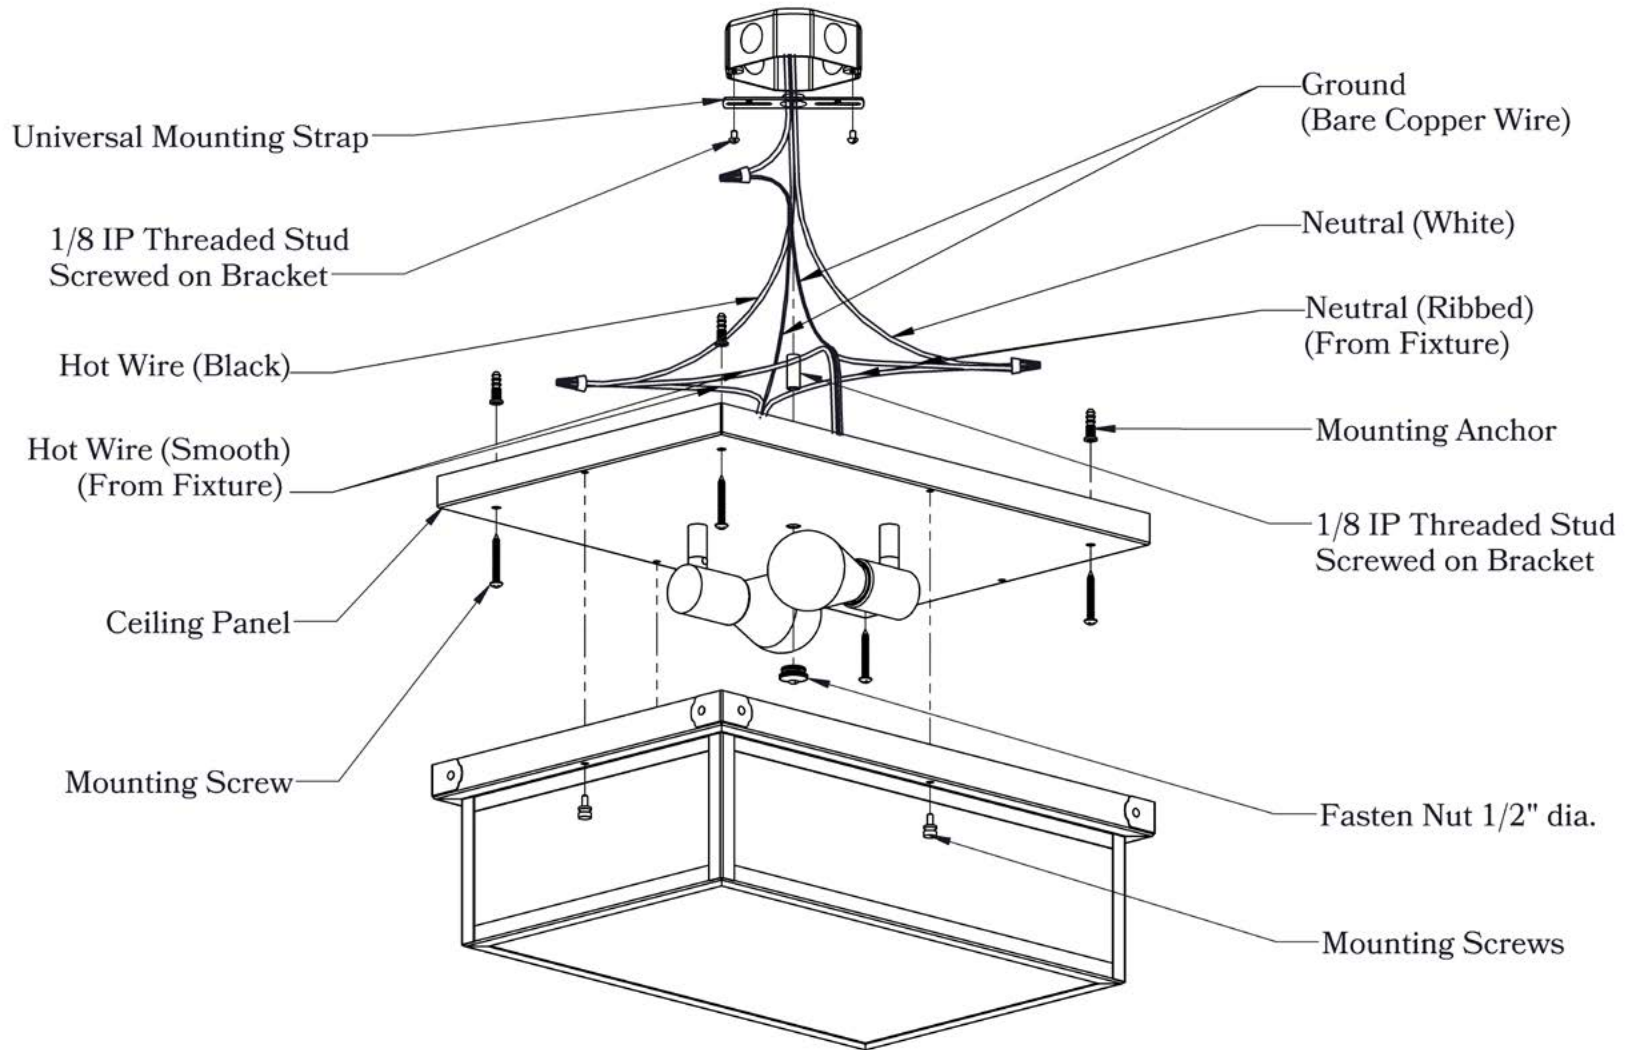

The Woodfield Series
Ceiling Light
Large

AMERICA'S FINEST 
Lighting & Mailbox Co. 

Large

Dimensions

Height	5 1/2"
Width	12"
Body Width	11"
Mounting Plate	12"

Electrical Specs

UL Rating	Damp
Voltage	120V
Socket Type	Medium Base - E26
Number of Light Bulbs	2
Max Wattage per Bulb	60W
LED Bulb	Supplied
Dimmable	Yes

Arch

Double T

Gamble

Shoji

Summit

Mounting Instructions | Standard Ceiling Mount Version 2

CAUTION—DISCONNECT POWER

Always shut off power when installing or repairing this (or any other) electrical appliance. Failure to do so may result in severe injury or death. This product must be installed in accordance with applicable installation codes by a person familiar with the construction and operation of the product, and the hazards involved.