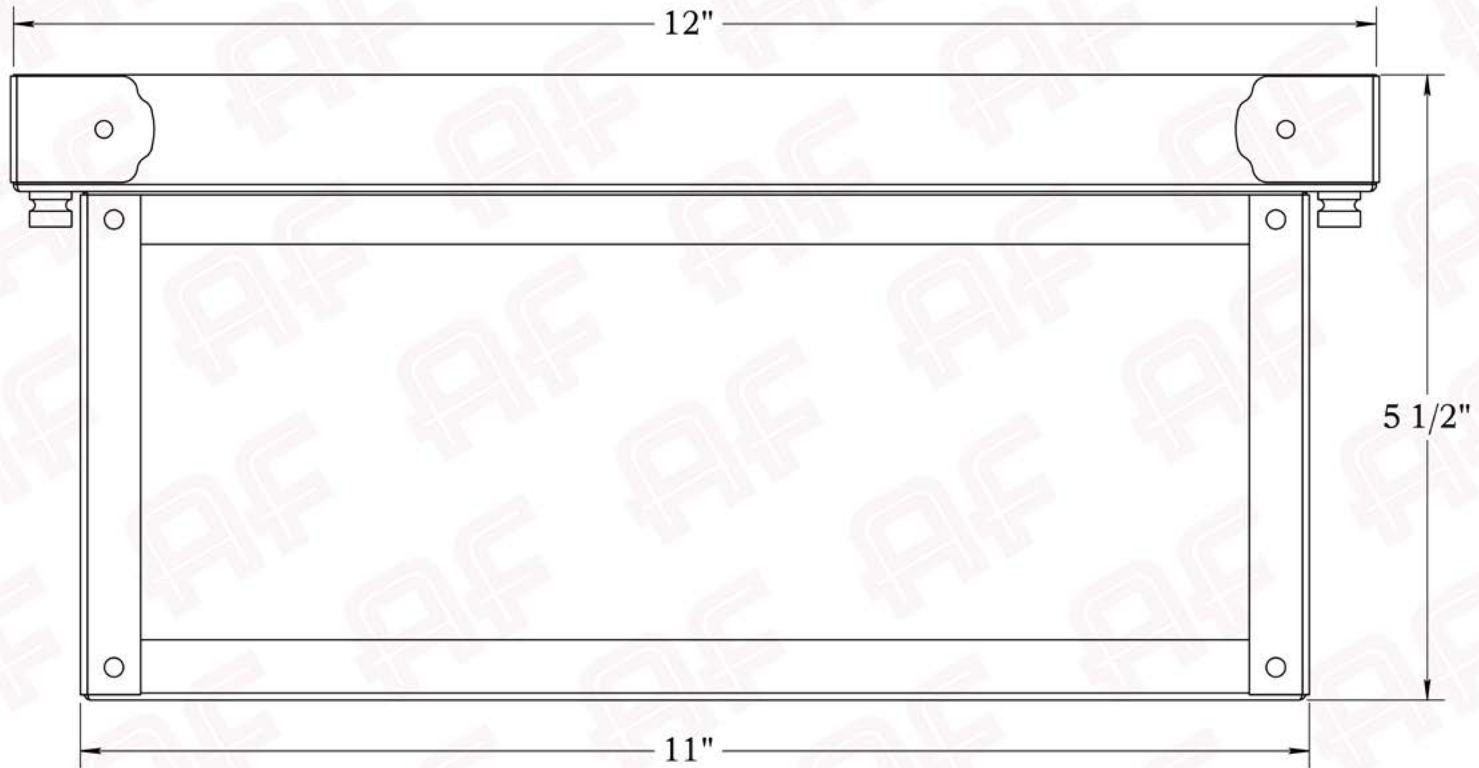

The Woodfield Series
Ceiling Light
Large

AMERICA'S FINEST 
Lighting & Mailbox Co. 

Large

Dimensions

Height	5 1/2"
Width	12"
Body Width	11"
Mounting Plate	12"

Electrical Specs

UL Rating	Damp
Voltage	120V
Socket Type	Medium Base - E26
Number of Light Bulbs	2
Max Wattage per Bulb	60W
LED Bulb	Supplied
Dimmable	Yes

Additional Information

Manufacturer	America's Finest Lighting
Mounting Location	Interior and Exterior
Material	Brass
Multiple Overlay Options	Yes
Bottom Glass Panels	Included

Overlays Available In This Series