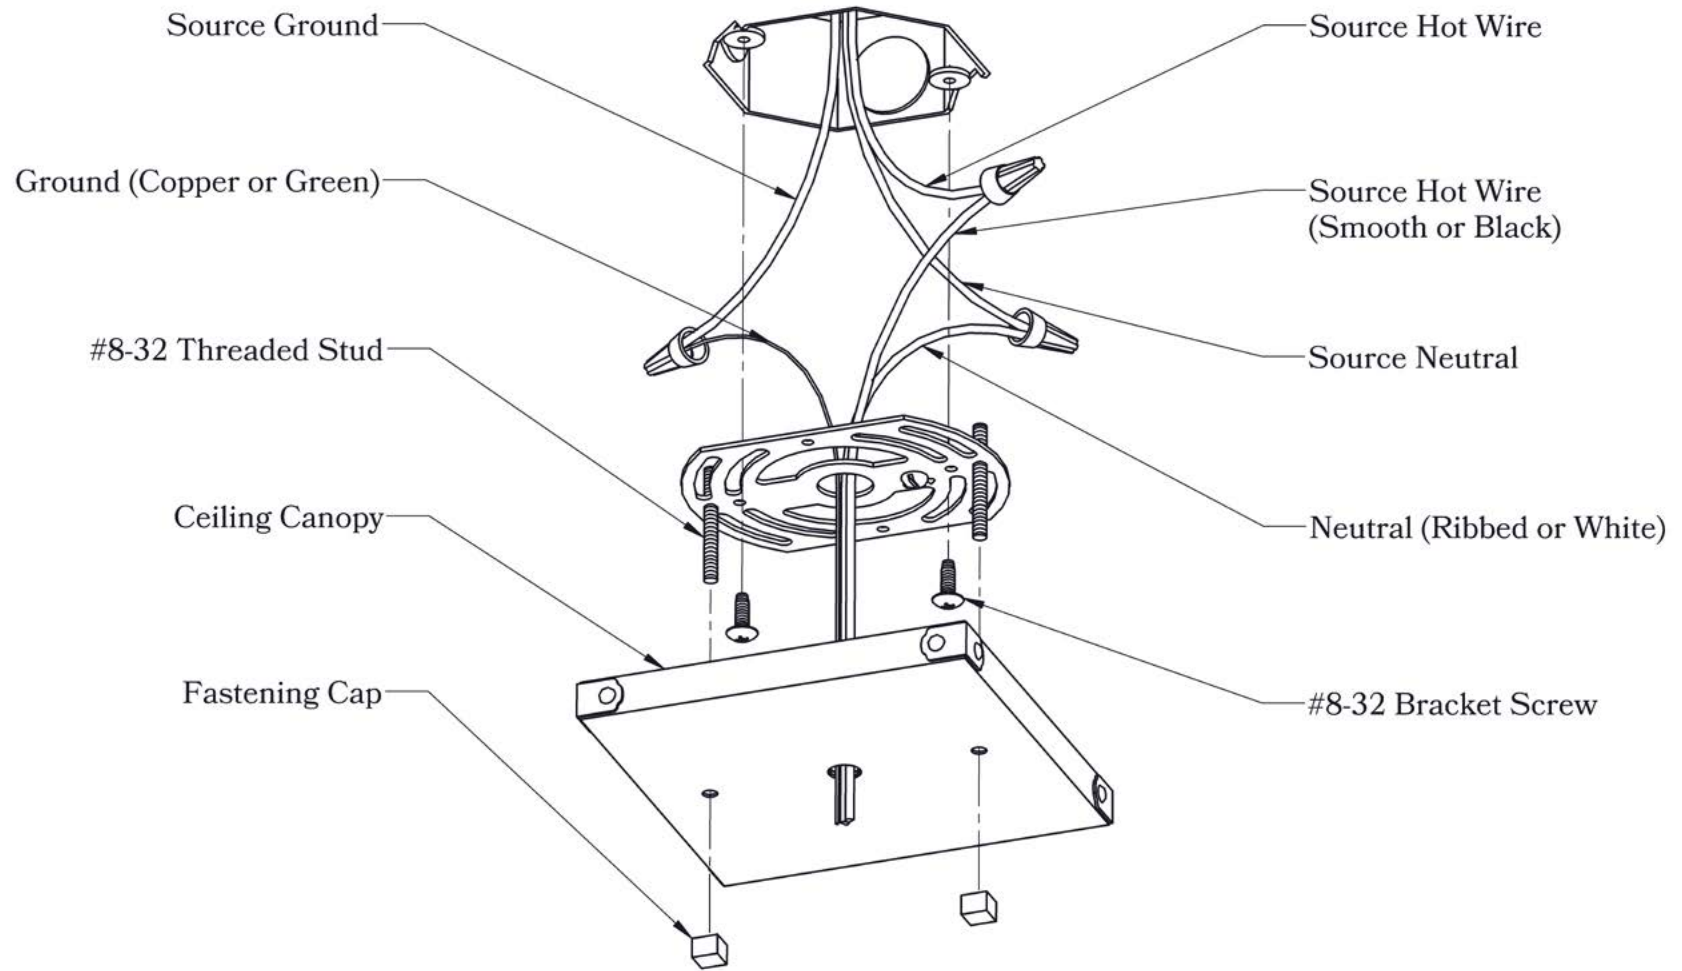

Dimensions

Roof Width	8 1/2"
Body Width	6"
Lantern Height	10 1/2"
Minimum Height	16 1/2"
Canopy	5"

Electrical Specs

UL Rating	Damp
Voltage	120V
Socket Type	Medium Base - E26
Number of Light Bulbs	1
Max Wattage per Bulb	100W
LED Bulb	Supplied
Dimmable	Yes

Arch

Double T

Gamble

Shoji

Summit

Mounting Instructions | Chain Mount Without Fire Pan

CAUTION—DISCONNECT POWER

Always shut off power when installing or repairing this (or any other) electrical appliance. Failure to do so may result in severe injury or death. This product must be installed in accordance with applicable installation codes by a person familiar with the construction and operation of the product, and the hazards involved.