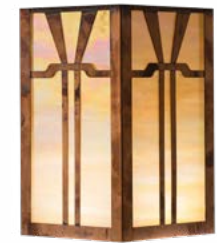

Dimensions

Roof Width	8 1/2"
Body Width	6"
Lantern Height	10 1/2"
Minimum Height	16 1/2"
Canopy	5"

Electrical Specs

UL Rating	Damp
Voltage	120V
Socket Type	Medium Base - E26
Number of Light Bulbs	1
Max Wattage per Bulb	100W
LED Bulb	Supplied
Dimmable	Yes

Additional Information

Manufacturer	America's Finest Lighting
Mounting Location	Interior and Exterior
Material	Brass
Multiple Overlay Options	Yes
Bottom Glass Panels	Included

Overlays Available In This Series

Gamble