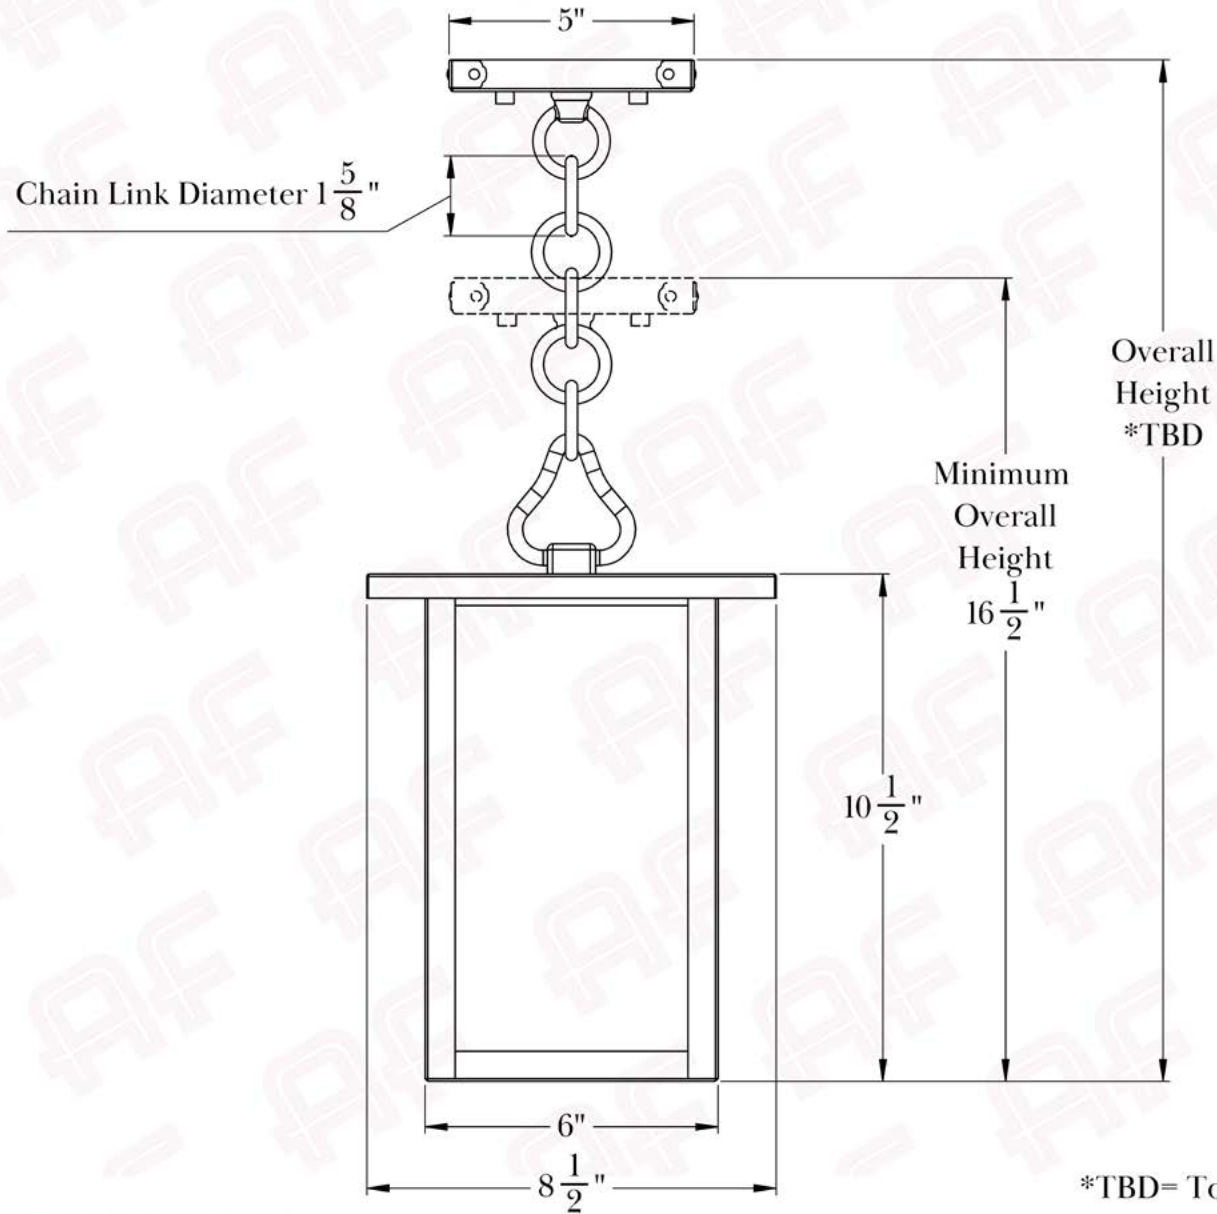

The Woodfield Series
Chain Pendant Lantern
Large

AMERICA'S FINEST 
Lighting & Mailbox Co. 

Large

*TBD= To be determined

PRODUCT No.	464-4	LAMP BASE	Medium Base (E26)
TITLE	Woodfield	MAX WATTAGE	100W
UL RATING	Damp	VOLTAGE	120V

Dimensions

Roof Width	8 1/2"
Body Width	6"
Lantern Height	10 1/2"
Minimum Height	16 1/2"
Canopy	5"

Electrical Specs

UL Rating	Damp
Voltage	120V
Socket Type	Medium Base - E26
Number of Light Bulbs	1
Max Wattage per Bulb	100W
LED Bulb	Supplied
Dimmable	Yes