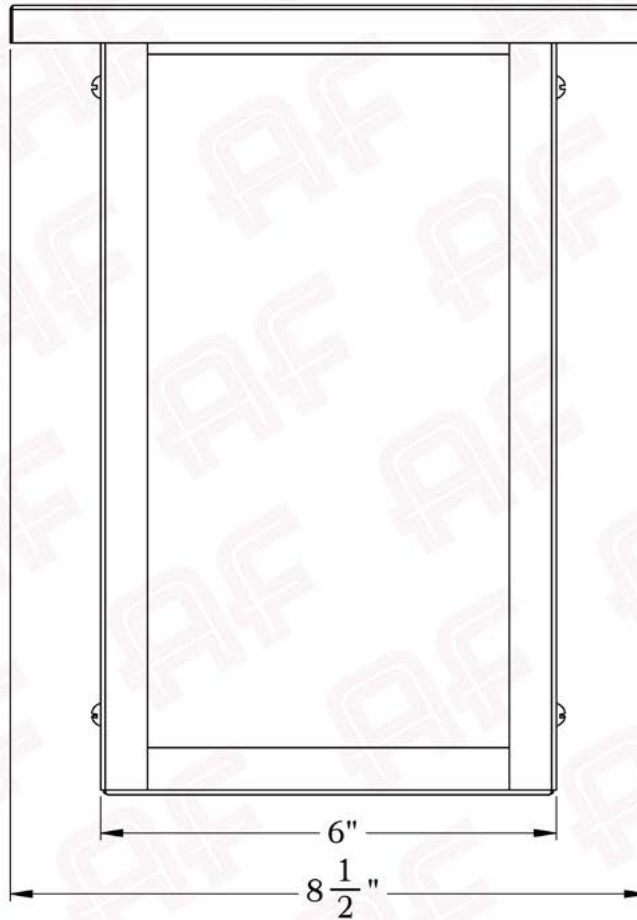

# Large

FRONT VIEW

SIDE VIEW

## Dimensions

Roof Width	8 1/2"
Body Width	6"
Height	10 1/2"
Projection	5 1/4"