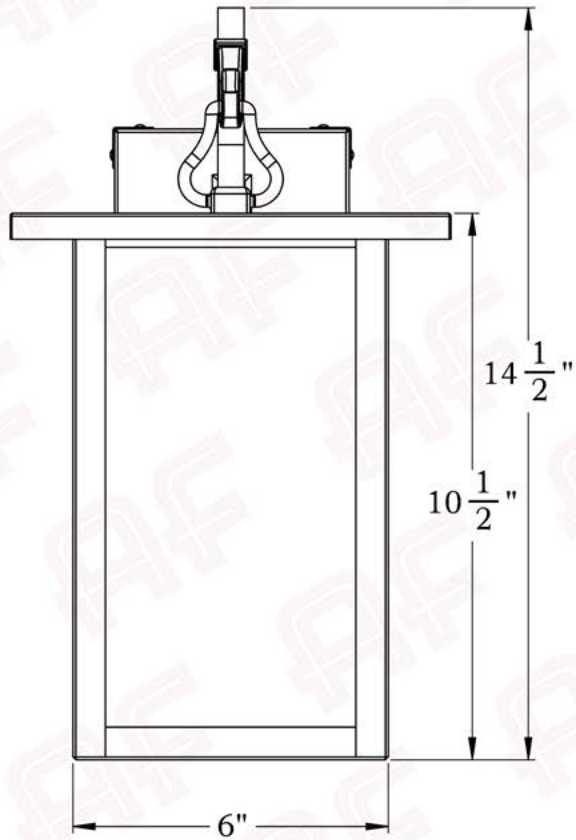

Product No. 464-1

The Woodfield Series
Hook Arm Sconce
Large

AMERICA'S FINEST 
Lighting & Mailbox Co.

Large

FRONT VIEW

SIDE VIEW

BACKPLATE VIEW

Dimensions

Roof Width	8 1/2"
Body Width	6"
Lantern Height	10 1/2"
Height	14 1/2"
Projection	11"
Mounting Plate	4 1/2" x 7"

Electrical Specs

UL Rating	Damp
Voltage	120V
Socket Type	Medium Base - E26
Number of Light Bulbs	1
Max Wattage per Bulb	100W
LED Bulb	Supplied
Dimmable	Yes