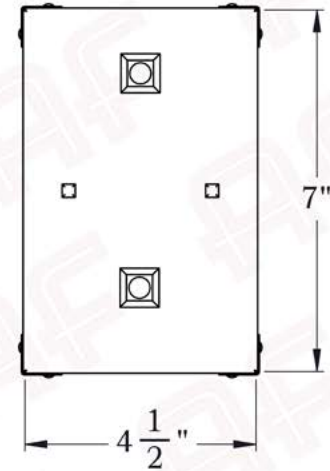

Product No. 464-1

The Woodfield Series
Hook Arm Sconce
Large

AMERICA'S FINEST 
Lighting & Mailbox Co.

Large

FRONT VIEW

SIDE VIEW

BACKPLATE VIEW

Dimensions

Roof Width	8 1/2"
Body Width	6"
Lantern Height	10 1/2"
Height	14 1/2"
Projection	11"
Mounting Plate	4 1/2" x 7"

Electrical Specs

UL Rating	Damp
Voltage	120V
Socket Type	Medium Base - E26
Number of Light Bulbs	1
Max Wattage per Bulb	100W
LED Bulb	Supplied
Dimmable	Yes