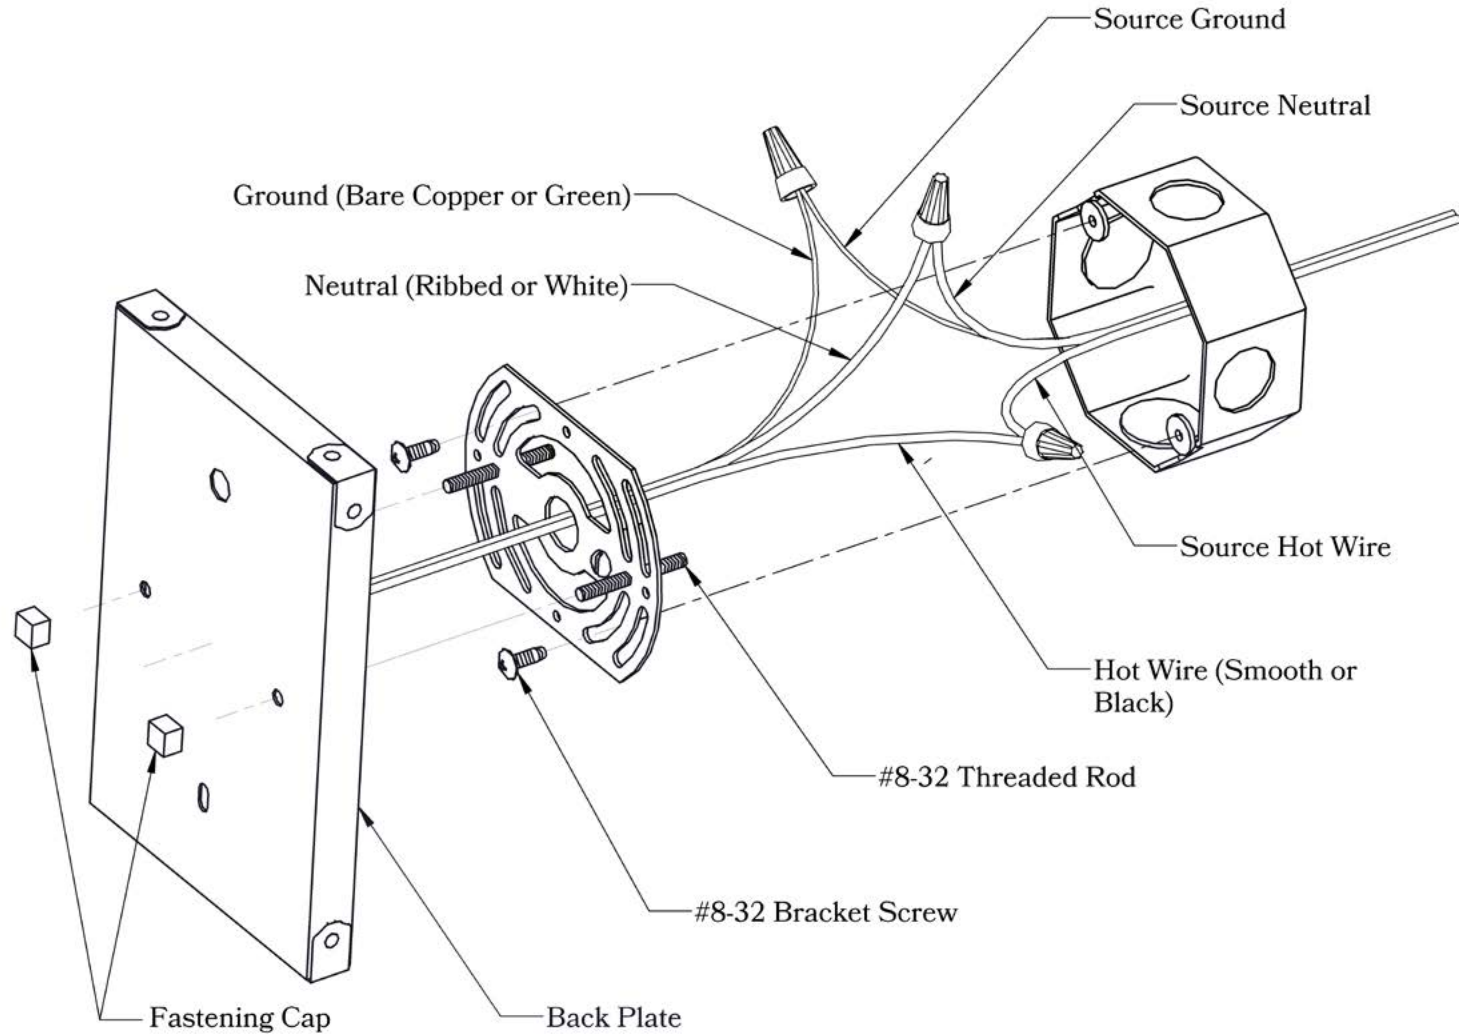

Roof Width	8 1/2"
Body Width	6"
Lantern Height	10 1/2"
Height	14 1/2"
Projection	11"
Mounting Plate	4 1/2" x 7"

Electrical Specs

UL Rating	Damp
Voltage	120V
Socket Type	Medium Base - E26
Number of Light Bulbs	1
Max Wattage per Bulb	100W
LED Bulb	Supplied
Dimmable	Yes

Additional Information

Manufacturer	America's Finest Lighting
Mounting Location	Interior and Exterior
Material	Brass
Multiple Overlay Options	Yes
Bottom Glass Panels	Included

Overlays Available In This Series

Arch

Double T

Gamble

Shoji

Summit

Mounting Instructions | Wall Mount With Caps**CAUTION—DISCONNECT POWER**

Always shut off power when installing or repairing this (or any other) electrical appliance. Failure to do so may result in severe injury or death. This product must be installed in accordance with applicable installation codes by a person familiar with the construction and operation of the product, and the hazards involved.