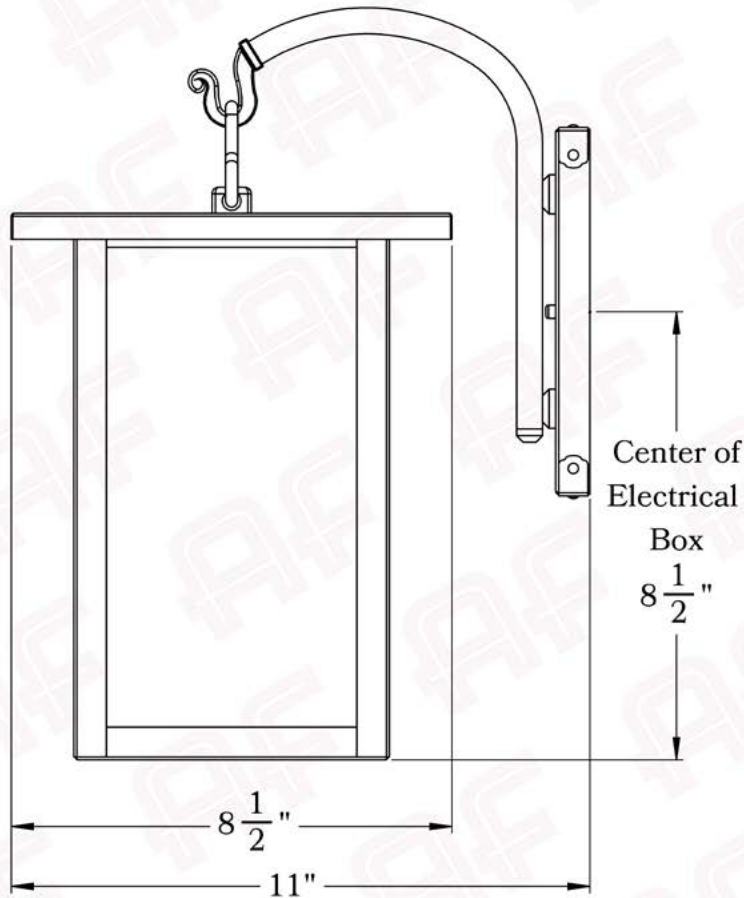

Product No. 464-1

The Woodfield Series
Hook Arm Sconce
Large

AMERICA'S FINEST 
Lighting & Mailbox Co.

Large

FRONT VIEW

SIDE VIEW

BACKPLATE VIEW

Dimensions

Roof Width	8 1/2"
Body Width	6"
Lantern Height	10 1/2"
Height	14 1/2"
Projection	11"
Mounting Plate	4 1/2" x 7"

Electrical Specs

UL Rating	Damp
Voltage	120V
Socket Type	Medium Base - E26
Number of Light Bulbs	1
Max Wattage per Bulb	100W
LED Bulb	Supplied
Dimmable	Yes