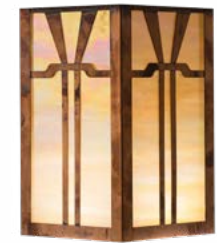

Dimensions

Height	4 3/4"
Width	9"
Body Width	8"
Mounting Plate	9"

Electrical Specs

UL Rating	Damp
Voltage	120V
Socket Type	Medium Base - E26
Number of Light Bulbs	1
Max Wattage per Bulb	100W
LED Bulb	Supplied
Dimmable	Yes

Additional Information

Manufacturer	America's Finest Lighting
Mounting Location	Interior and Exterior
Material	Brass
Multiple Overlay Options	Yes
Bottom Glass Panels	Included

Overlays Available In This Series

Gamble