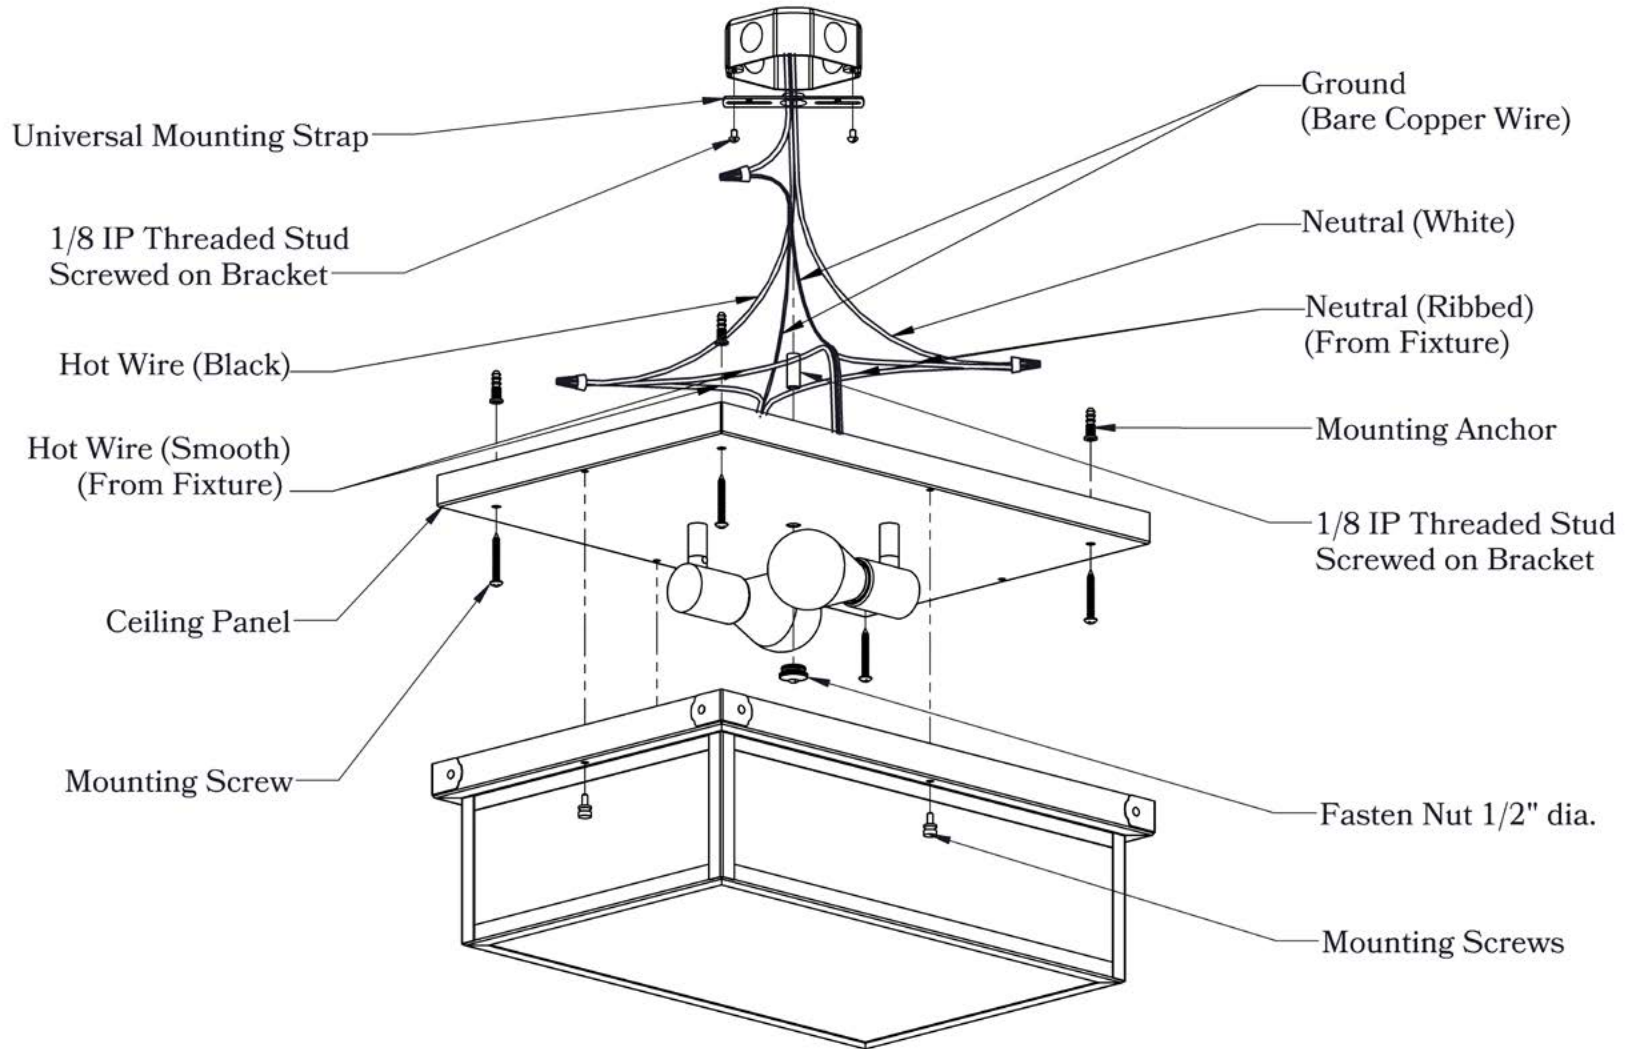

The Woodfield Series
Ceiling Light
Medium

AMERICA'S FINEST 
Lighting & Mailbox Co. 

Medium

Dimensions

Height	4 3/4"
Width	9"
Body Width	8"
Mounting Plate	9"

Electrical Specs

UL Rating	Damp
Voltage	120V
Socket Type	Medium Base - E26
Number of Light Bulbs	1
Max Wattage per Bulb	100W
LED Bulb	Supplied
Dimmable	Yes

Arch

Double T

Gamble

Shoji

Summit

Mounting Instructions | Standard Ceiling Mount Version 2

CAUTION—DISCONNECT POWER

Always shut off power when installing or repairing this (or any other) electrical appliance. Failure to do so may result in severe injury or death. This product must be installed in accordance with applicable installation codes by a person familiar with the construction and operation of the product, and the hazards involved.