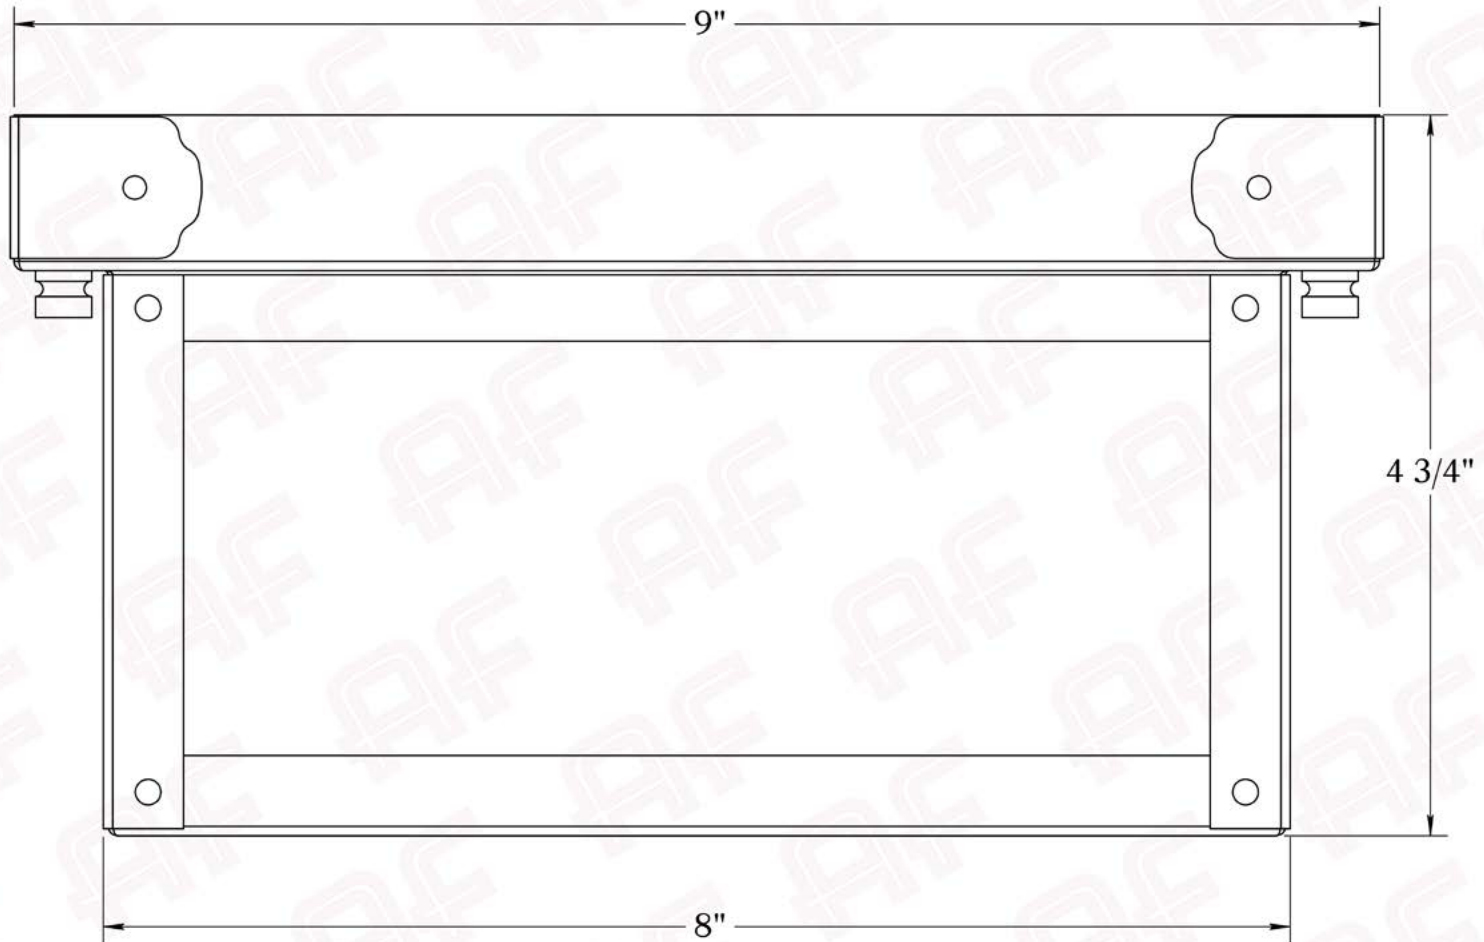

The Woodfield Series
Ceiling Light
Medium

AMERICA'S FINEST 
Lighting & Mailbox Co. 

Medium

Dimensions

Height	4 3/4"
Width	9"
Body Width	8"
Mounting Plate	9"

Electrical Specs

UL Rating	Damp
Voltage	120V
Socket Type	Medium Base - E26
Number of Light Bulbs	1
Max Wattage per Bulb	100W
LED Bulb	Supplied
Dimmable	Yes

Additional Information

Manufacturer	America's Finest Lighting
Mounting Location	Interior and Exterior
Material	Brass
Multiple Overlay Options	Yes
Bottom Glass Panels	Included

Overlays Available In This Series