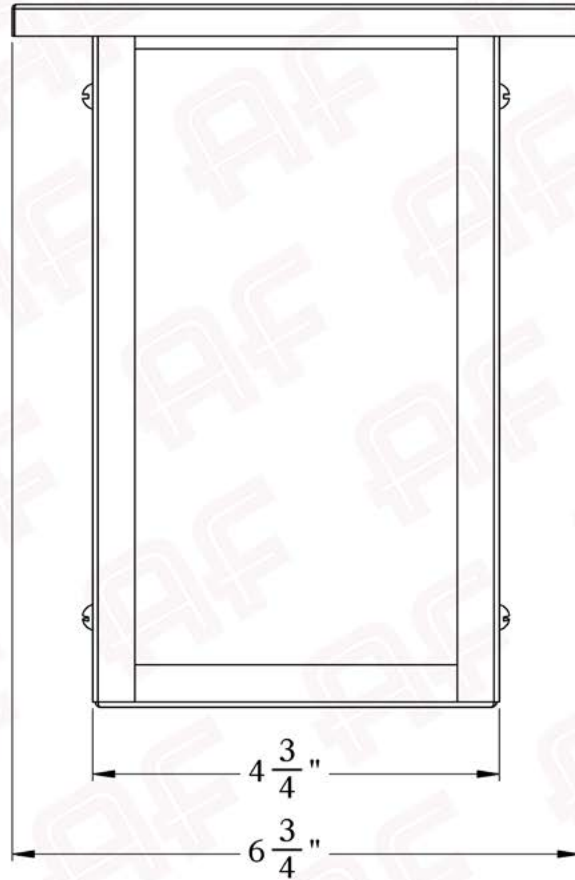

The Woodfield Series
Flush Mount Sconce
Medium

AMERICA'S FINEST 
Lighting & Mailbox Co.

Medium

FRONT VIEW

SIDE VIEW

Dimensions

Roof Width	6 3/4"
Body Width	4 3/4"
Height	8 1/4"
Projection	5"

Electrical Specs

UL Rating	Wet
Voltage	120V
Socket Type	Medium Base - E26
Number of Light Bulbs	1
Max Wattage per Bulb	60W
LED Bulb	Supplied
Dimmable	Yes

Additional Information

Manufacturer	America's Finest Lighting
Mounting Location	Interior and Exterior
Material	Brass
Multiple Overlay Options	Yes
Bottom Glass Panels	Included

Overlays Available In This Series

Arch

Double T

Gamble

Shoji

Summit

Mounting Instructions | Flush Wall Mount Version 1

CAUTION—DISCONNECT POWER