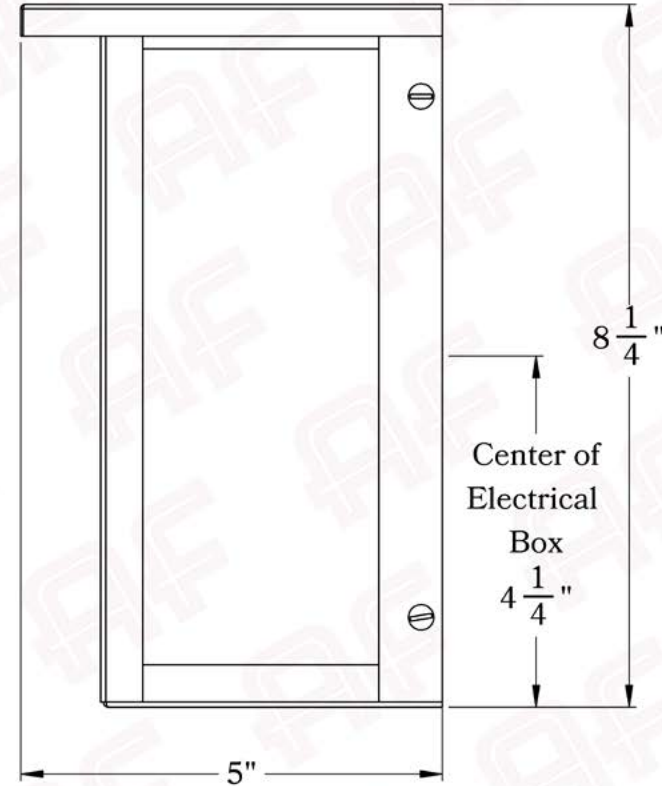

The Woodfield Series
Flush Mount Sconce
Medium

AMERICA'S FINEST 
Lighting & Mailbox Co.

Medium

FRONT VIEW

SIDE VIEW

Dimensions

Roof Width	6 3/4"
Body Width	4 3/4"
Height	8 1/4"
Projection	5"

Electrical Specs

UL Rating	Wet
Voltage	120V
Socket Type	Medium Base - E26
Number of Light Bulbs	1
Max Wattage per Bulb	60W
LED Bulb	Supplied
Dimmable	Yes

Additional Information

Manufacturer	America's Finest Lighting
Mounting Location	Interior and Exterior
Material	Brass
Multiple Overlay Options	Yes
Bottom Glass Panels	Included