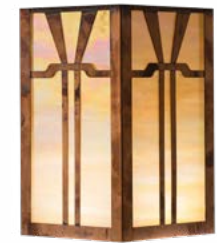

Dimensions

Roof Width	6 3/4"
Body Width	4 3/4"
Height	8 1/4"
Projection	5"

Electrical Specs

UL Rating	Wet
Voltage	120V
Socket Type	Medium Base - E26
Number of Light Bulbs	1
Max Wattage per Bulb	60W
LED Bulb	Supplied
Dimmable	Yes

Additional Information

Manufacturer	America's Finest Lighting
Mounting Location	Interior and Exterior
Material	Brass
Multiple Overlay Options	Yes
Bottom Glass Panels	Included

Overlays Available In This Series

Gamble