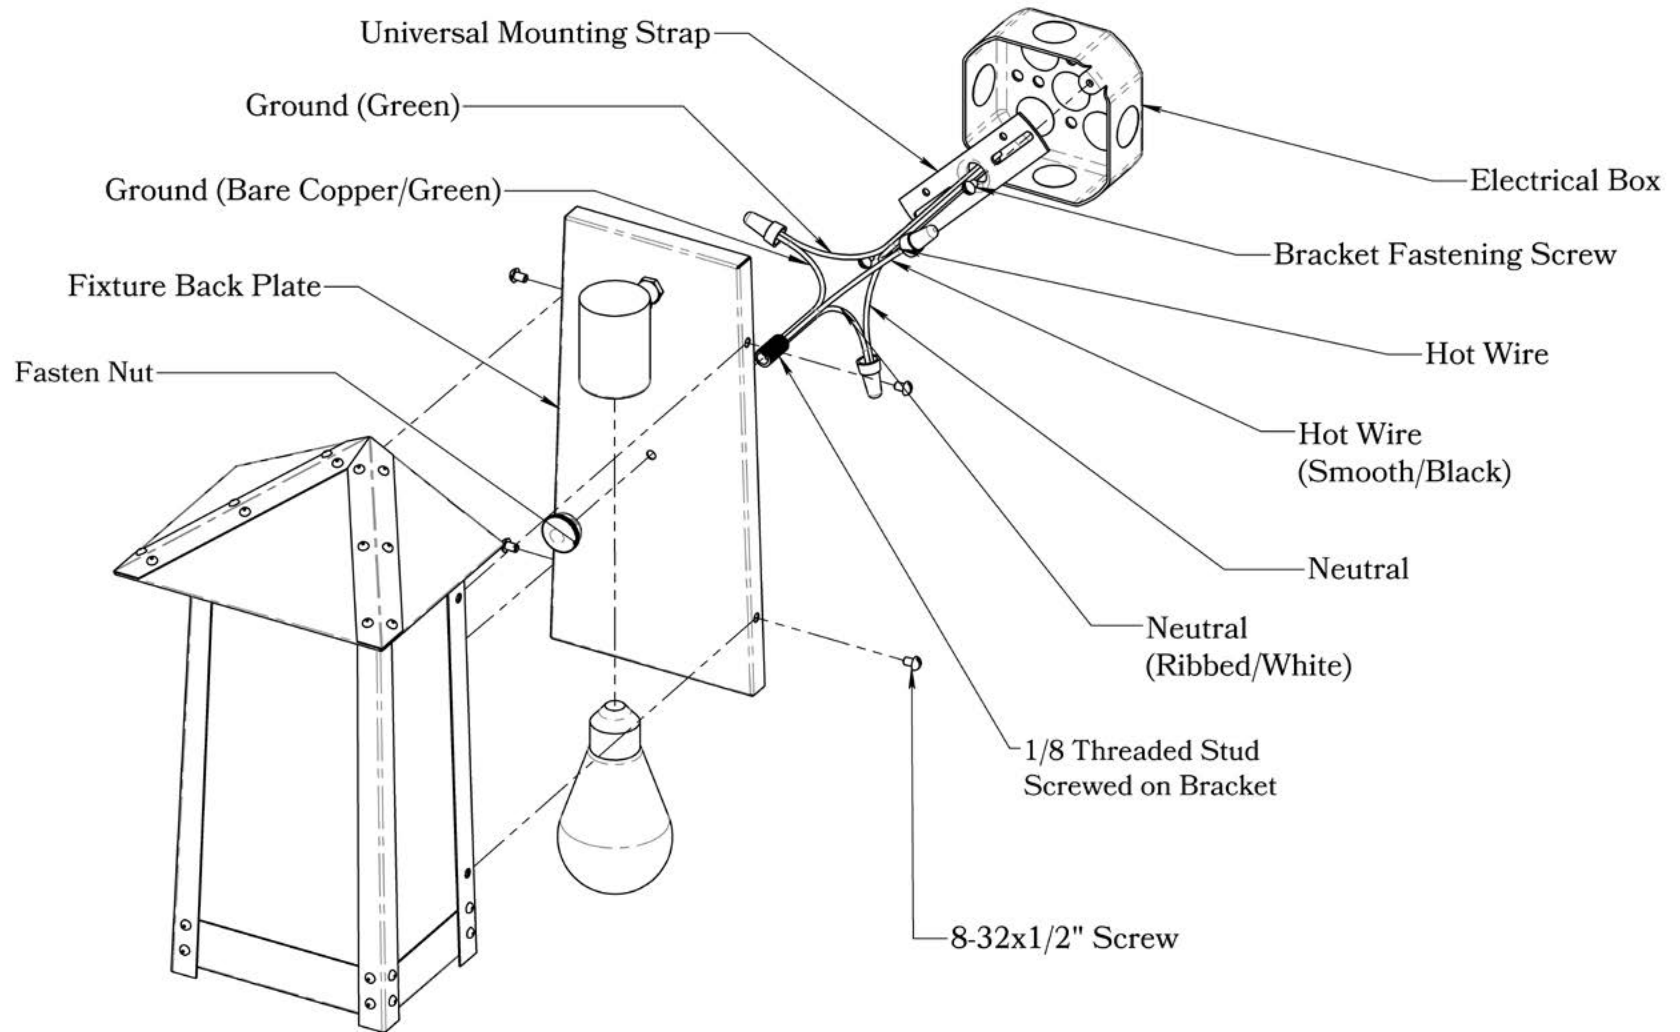

UL Rating	Wet
Voltage	120V
Socket Type	Medium Base - E26
Number of Light Bulbs	1
Max Wattage per Bulb	60W
LED Bulb	Supplied
Dimmable	Yes

Additional Information

Manufacturer	America's Finest Lighting
Mounting Location	Interior and Exterior
Material	Brass
Multiple Overlay Options	Yes
Bottom Glass Panels	Included

Overlays Available In This Series

Arch

Double T

Gamble

Shoji

Summit

Mounting Instructions | Flush Wall Mount Version 1

CAUTION—DISCONNECT POWER