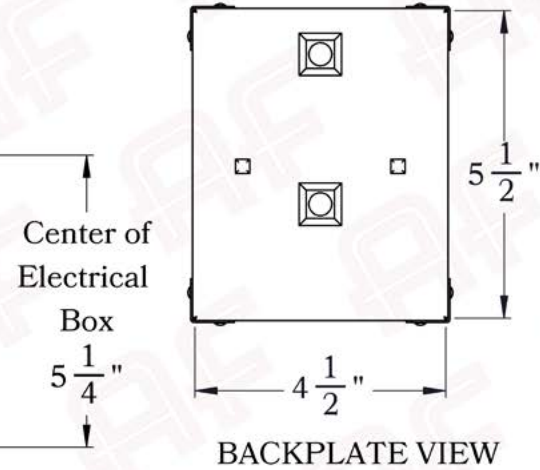

BACKPLATE VIEW