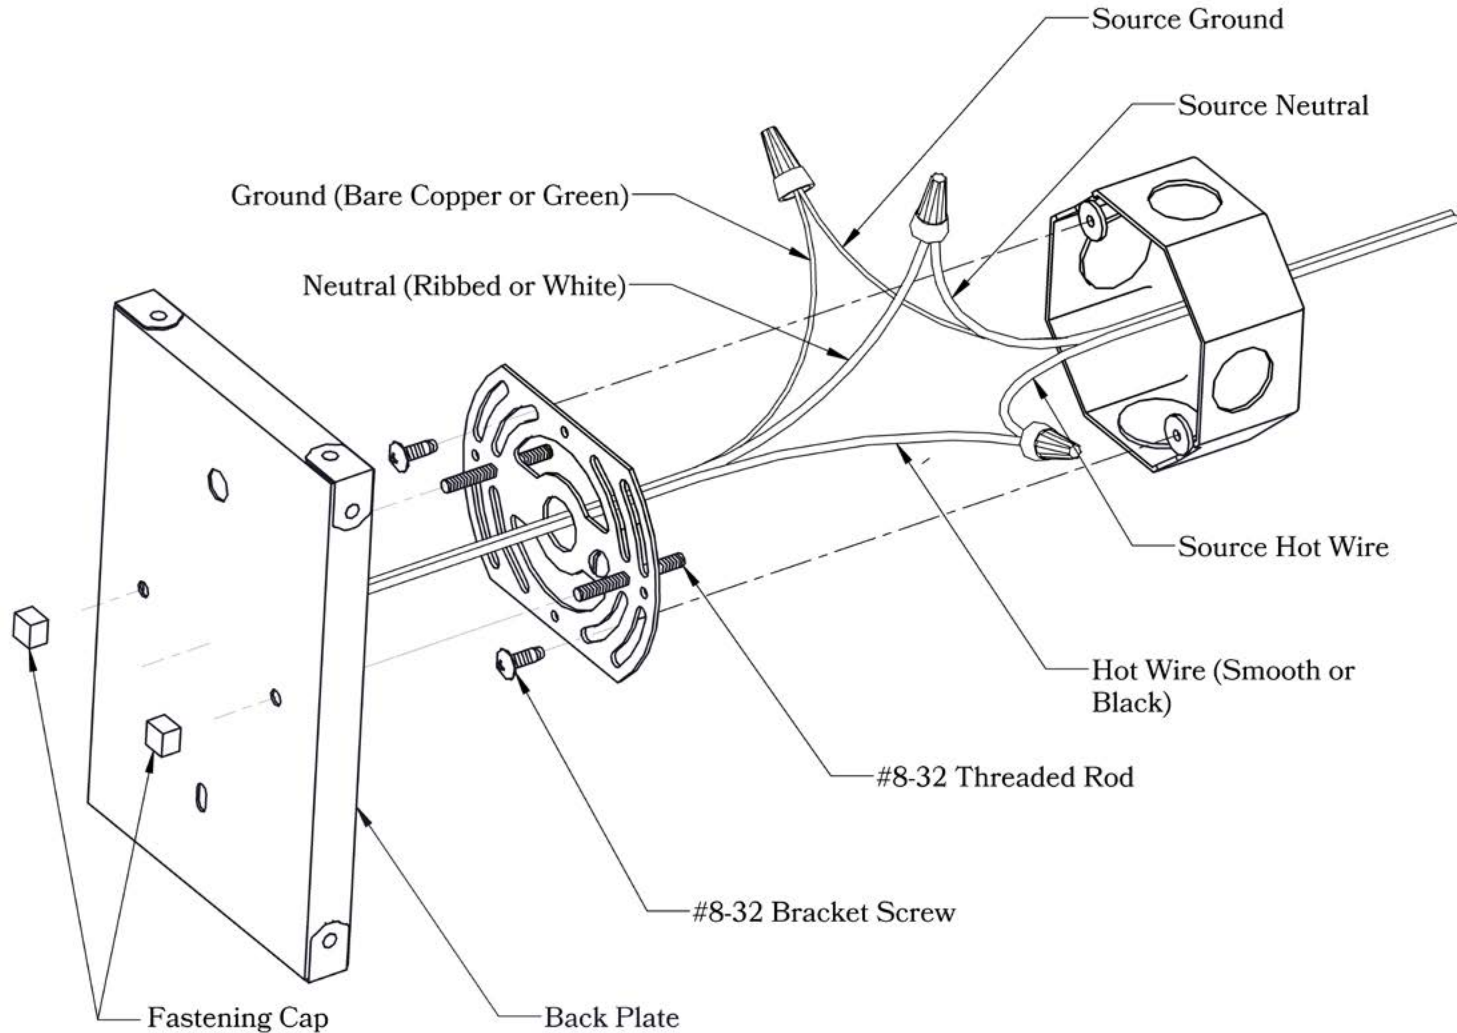

Roof Width	6 3/4"
Body Width	4 3/4"
Lantern Height	8 1/4"
Height	12"
Projection	9 1/4"
Mounting Plate	4 1/2" x 5 1/2"

Electrical Specs

UL Rating	Damp
Voltage	120V
Socket Type	Medium Base - E26
Number of Light Bulbs	1
Max Wattage per Bulb	100W
LED Bulb	Supplied
Dimmable	Yes

Additional Information

Manufacturer	America's Finest Lighting
Mounting Location	Interior and Exterior
Material	Brass
Multiple Overlay Options	Yes
Bottom Glass Panels	Included

Overlays Available In This Series

Arch

Double T

Gamble

Shoji

Summit

Mounting Instructions | Wall Mount With Caps

CAUTION—DISCONNECT POWER

Always shut off power when installing or repairing this (or any other) electrical appliance. Failure to do so may result in severe injury or death. This product must be installed in accordance with applicable installation codes by a person familiar with the construction and operation of the product, and the hazards involved.