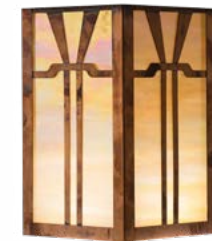

Dimensions

Roof Width	6 3/4"
Body Width	4 3/4"
Lantern Height	8 1/4"
Height	12"
Projection	9 1/4"
Mounting Plate	4 1/2" x 5 1/2"

Electrical Specs

UL Rating	Damp
Voltage	120V
Socket Type	Medium Base - E26
Number of Light Bulbs	1
Max Wattage per Bulb	100W
LED Bulb	Supplied
Dimmable	Yes

Additional Information

Manufacturer	America's Finest Lighting
Mounting Location	Interior and Exterior
Material	Brass
Multiple Overlay Options	Yes
Bottom Glass Panels	Included

Overlays Available In This Series

Gamble