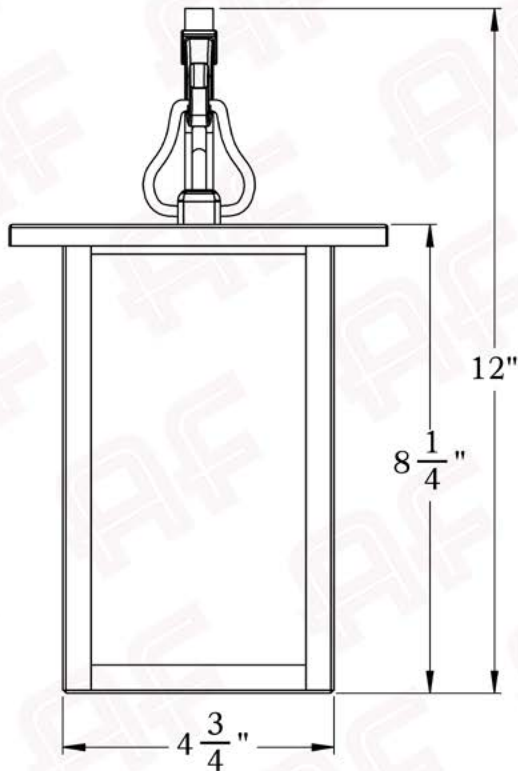

Product No. 463-1

The Woodfield Series
Hook Arm Sconce
Medium

AMERICA'S FINEST 
Lighting & Mailbox Co. 

Medium

FRONT VIEW

SIDE VIEW

BACKPLATE VIEW

Dimensions

Roof Width	6 3/4"
Body Width	4 3/4"
Lantern Height	8 1/4"
Height	12"
Projection	9 1/4"
Mounting Plate	4 1/2" x 5 1/2"

Electrical Specs

UL Rating	Damp
Voltage	120V
Socket Type	Medium Base - E26
Number of Light Bulbs	1
Max Wattage per Bulb	100W
LED Bulb	Supplied
Dimmable	Yes