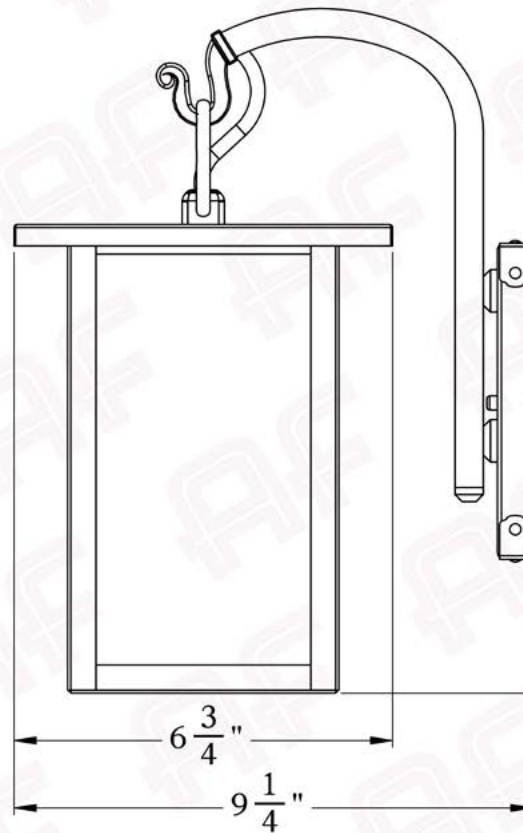

Product No. 463-1

The Woodfield Series
Hook Arm Sconce
Medium

AMERICA'S FINEST 
Lighting & Mailbox Co. 

Medium

FRONT VIEW

SIDE VIEW

BACKPLATE VIEW

Dimensions

Roof Width	6 3/4"
Body Width	4 3/4"
Lantern Height	8 1/4"
Height	12"
Projection	9 1/4"
Mounting Plate	4 1/2" x 5 1/2"

Electrical Specs

UL Rating	Damp
Voltage	120V
Socket Type	Medium Base - E26
Number of Light Bulbs	1
Max Wattage per Bulb	100W
LED Bulb	Supplied
Dimmable	Yes