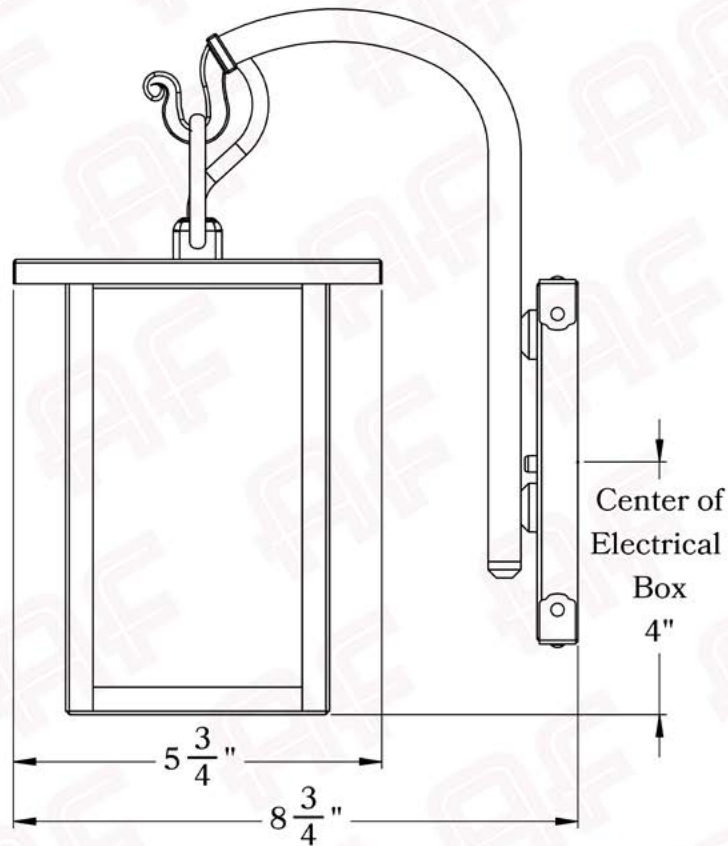

Product No. 462-1

The Woodfield Series
Hook Arm Sconce
Small

AMERICA'S FINEST 
Lighting & Mailbox Co.

Small

FRONT VIEW

SIDE VIEW

BACKPLATE VIEW

Dimensions

Roof Width	5 3/4"
Body Width	4"
Lantern Height	7"
Height	10 3/4"
Projection	8 3/4"
Mounting Plate	4 1/2" x 5 1/2"

Electrical Specs

UL Rating	Damp
Voltage	120V
Socket Type	Medium Base - E26
Number of Light Bulbs	1
Max Wattage per Bulb	60W
LED Bulb	Supplied
Dimmable	Yes