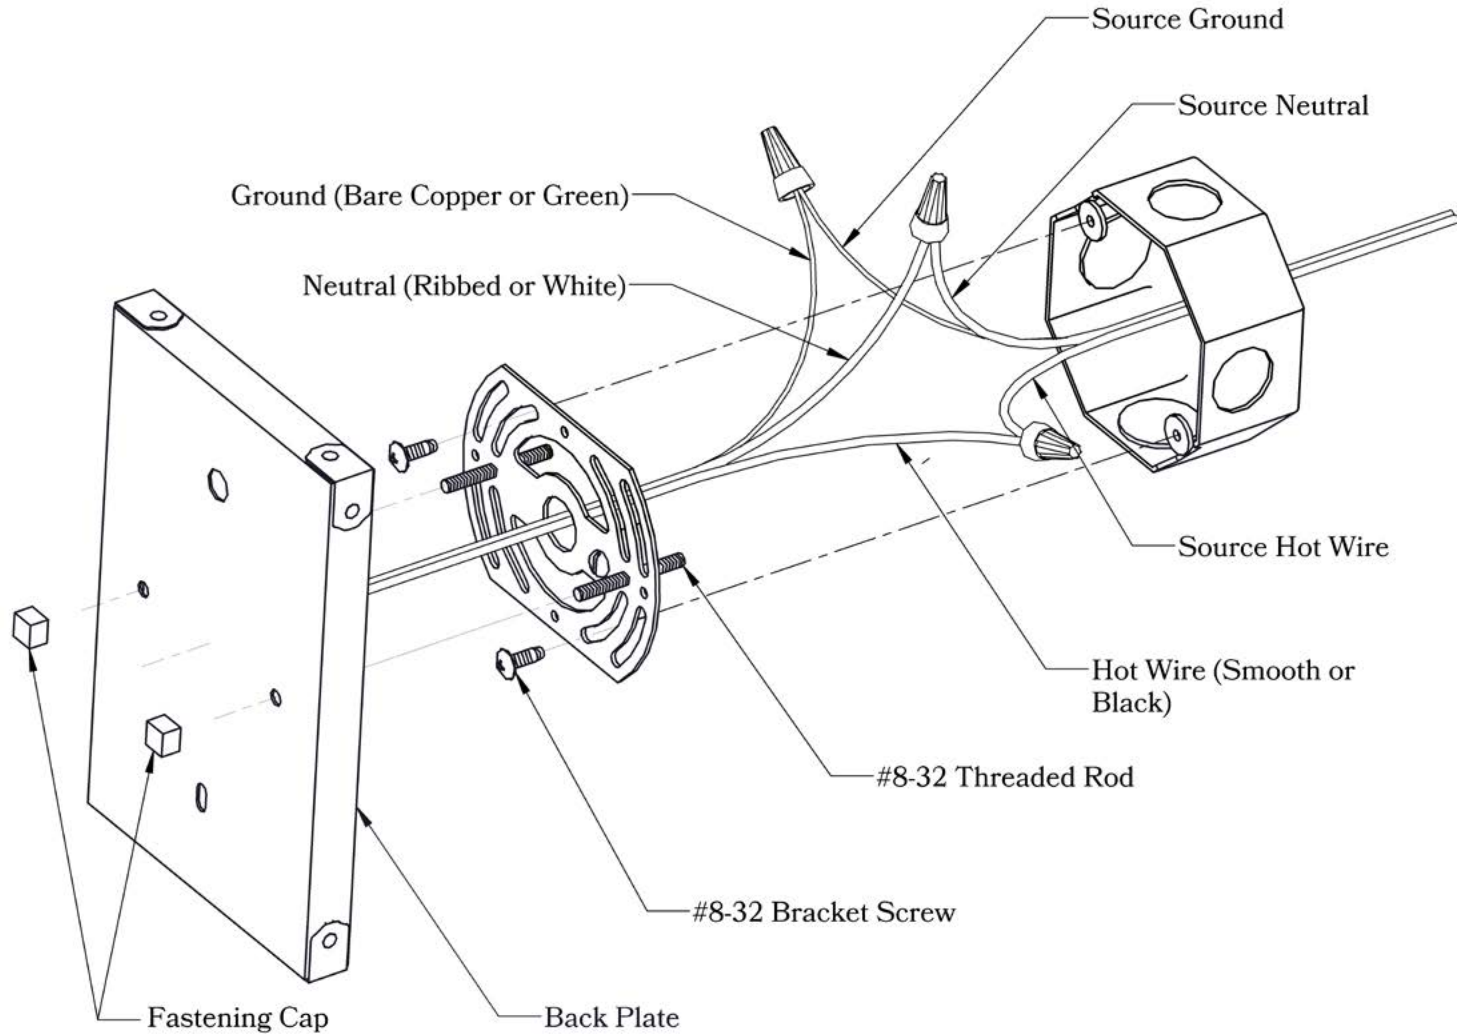

Roof Width	5 3/4"
Body Width	4"
Lantern Height	7"
Height	10 3/4"
Projection	8 3/4"
Mounting Plate	4 1/2" x 5 1/2"

Electrical Specs

UL Rating	Damp
Voltage	120V
Socket Type	Medium Base - E26
Number of Light Bulbs	1
Max Wattage per Bulb	60W
LED Bulb	Supplied
Dimmable	Yes

Additional Information

Manufacturer	America's Finest Lighting
Mounting Location	Interior and Exterior
Material	Brass
Multiple Overlay Options	Yes
Bottom Glass Panels	Included

Overlays Available In This Series

Arch

Double T

Gamble

Shoji

Summit

Mounting Instructions | Wall Mount With Caps

CAUTION—DISCONNECT POWER

Always shut off power when installing or repairing this (or any other) electrical appliance. Failure to do so may result in severe injury or death. This product must be installed in accordance with applicable installation codes by a person familiar with the construction and operation of the product, and the hazards involved.