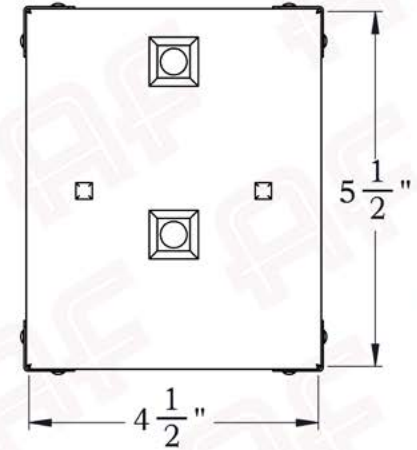

Product No. 462-1

The Woodfield Series
Hook Arm Sconce
Small

AMERICA'S FINEST 
Lighting & Mailbox Co.

Small

FRONT VIEW

SIDE VIEW

BACKPLATE VIEW

Dimensions

Roof Width	5 3/4"
Body Width	4"
Lantern Height	7"
Height	10 3/4"
Projection	8 3/4"
Mounting Plate	4 1/2" x 5 1/2"

Electrical Specs

UL Rating	Damp
Voltage	120V
Socket Type	Medium Base - E26
Number of Light Bulbs	1
Max Wattage per Bulb	60W
LED Bulb	Supplied
Dimmable	Yes