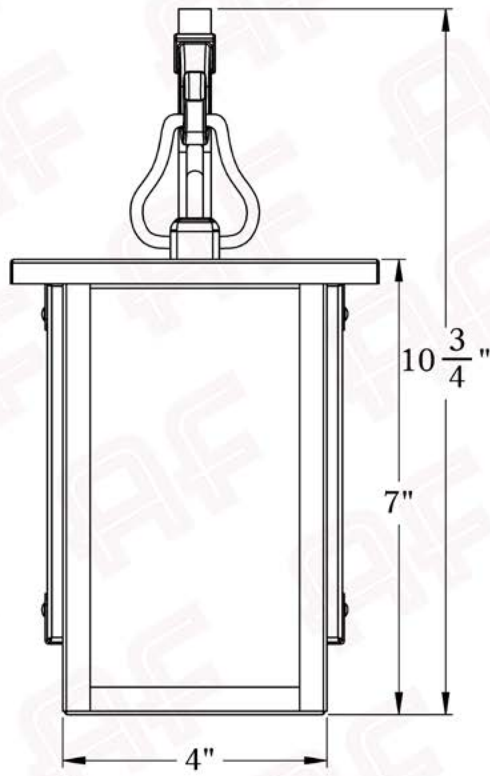

Product No. 462-1

The Woodfield Series
Hook Arm Sconce
Small

AMERICA'S FINEST 
Lighting & Mailbox Co.

Small

FRONT VIEW

SIDE VIEW

BACKPLATE VIEW

Dimensions

Roof Width	5 3/4"
Body Width	4"
Lantern Height	7"
Height	10 3/4"
Projection	8 3/4"
Mounting Plate	4 1/2" x 5 1/2"

Electrical Specs

UL Rating	Damp
Voltage	120V
Socket Type	Medium Base - E26
Number of Light Bulbs	1
Max Wattage per Bulb	60W
LED Bulb	Supplied
Dimmable	Yes