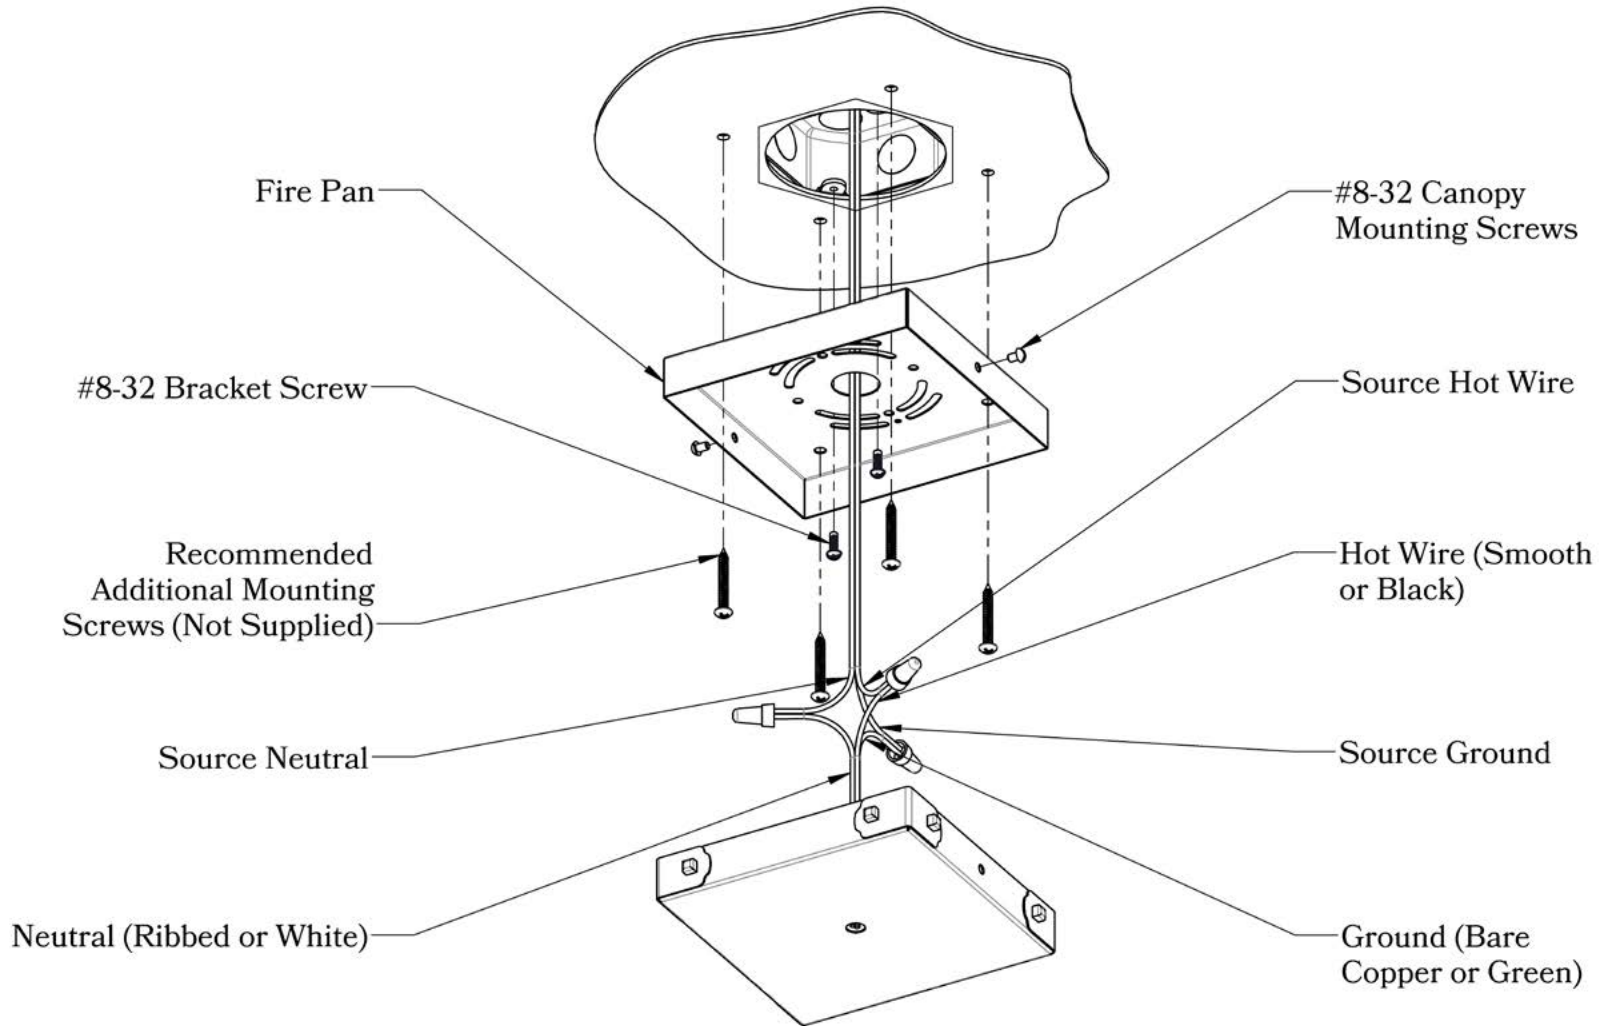

Dimensions

Roof Width	30"
Body Width	10 3/4"
Lantern Height	21"
Minimum Height	28"
Canopy	6"

Electrical Specs

UL Rating	Damp
Voltage	120V
Socket Type	Medium Base - E26
Number of Light Bulbs	1
Max Wattage per Bulb	100W
LED Bulb	Supplied
Dimmable	Yes

Gamble

Torrey Pine

Monterey Pine

Monterey Cypress

Wisteria

Glass Only

Mounting Instructions | Chain Mount With Fire Pan

CAUTION—DISCONNECT POWER