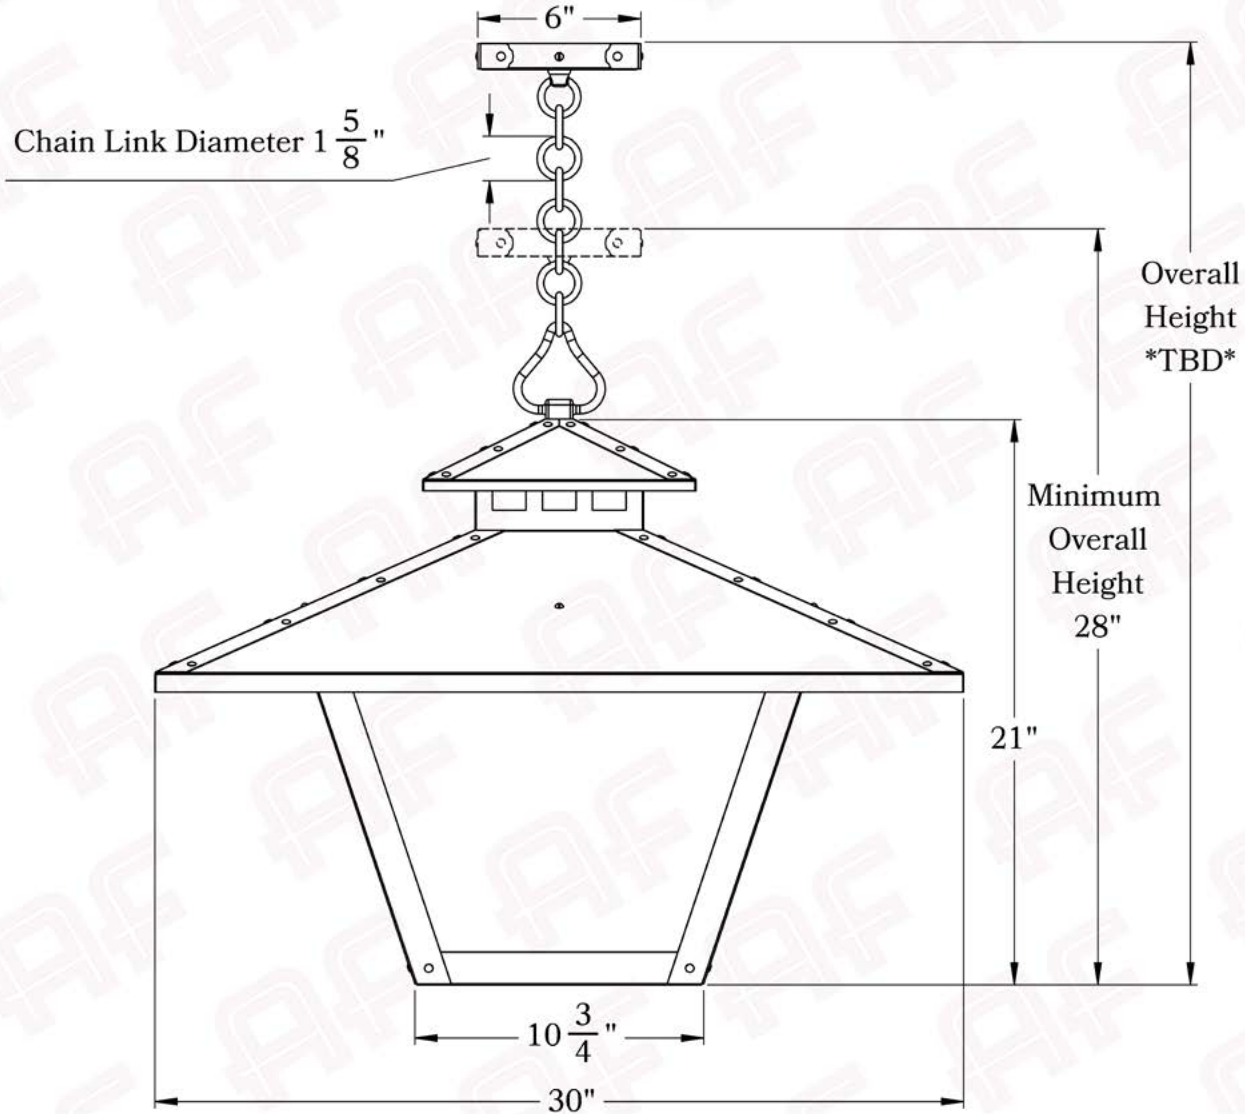

3X Large

*TBD= To be determined

PROPRIETARY AND CONFIDENTIAL

AMERICA'S FINEST
Lighting & Mailbox Co.
975 N. Enterprise St. Orange, CA 92867

PRODUCT No.	127-4	LAMP BASE	Medium Base (E26)
TITLE	Westmoreland	MAX WATTAGE	100W
UL RATING	Damp	VOLTAGE	120V

The information contained in this drawing is the sole property of America's Finest. Any reproduction in part or as a whole without written permission from America's Finest is prohibited.