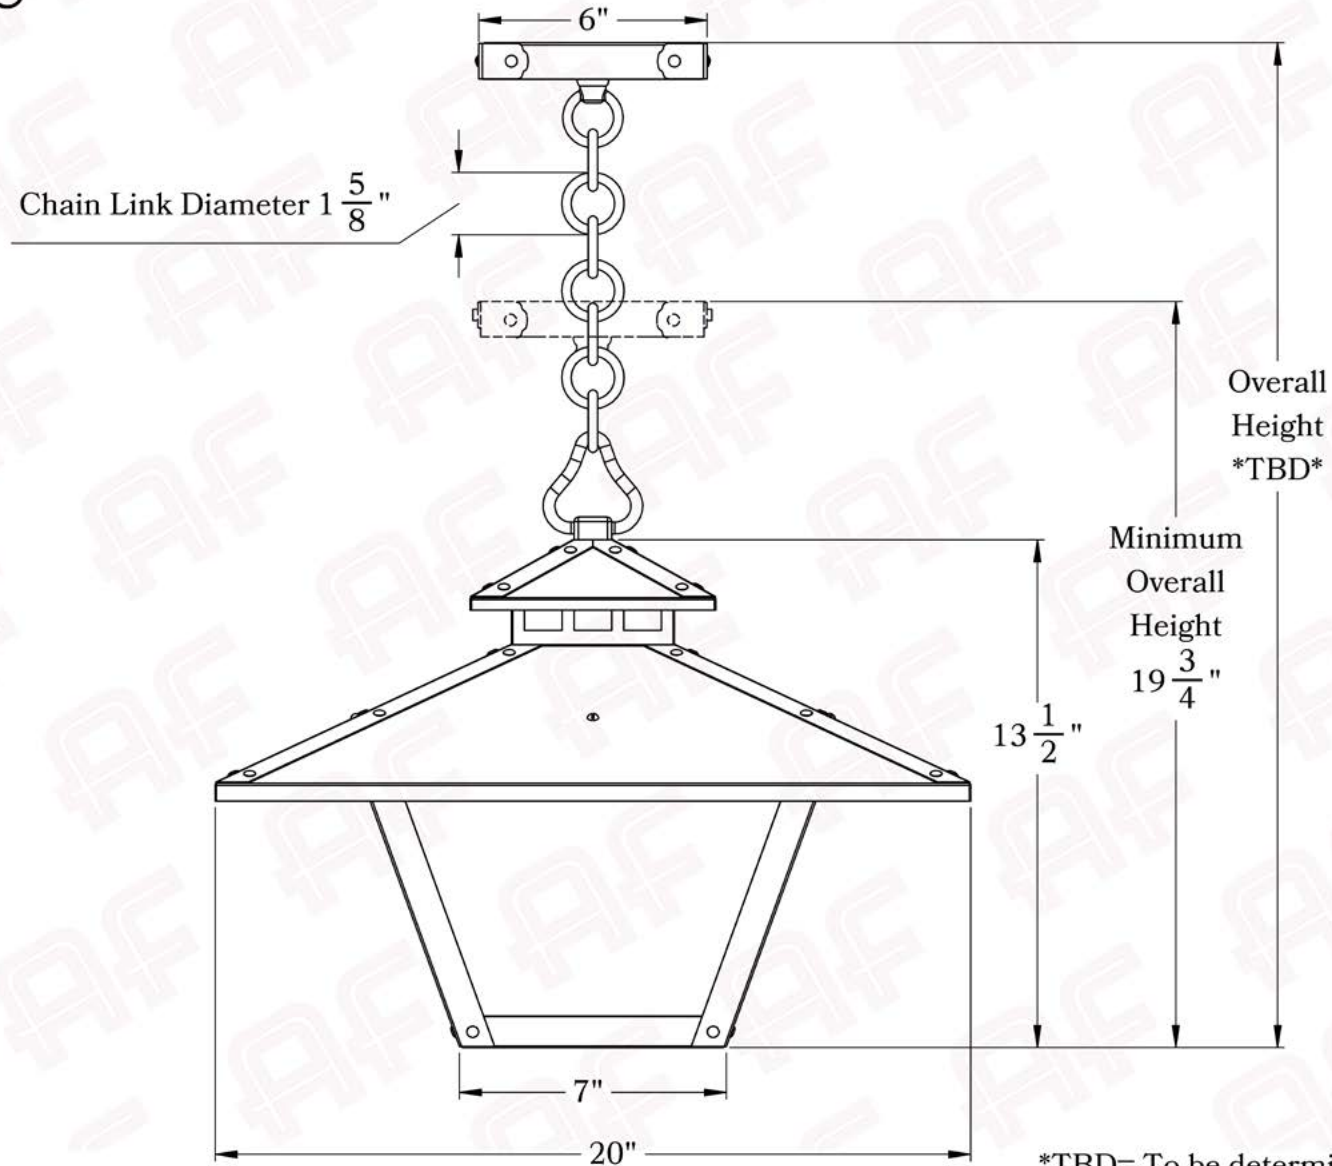

X Large

AMERICA'S FINEST
Lighting & Mailbox Co.
975 N. Enterprise St. Orange, CA 92867

PRODUCT No.	125-4	LAMP BASE	Medium Base (E26)
TITLE	Westmoreland	MAX WATTAGE	100W
UL RATING	Damp	VOLTAGE	120V

PROPRIETARY AND CONFIDENTIAL
The information contained in this drawing is the sole property of America's Finest. Any reproduction in part or as a whole without written permission from America's Finest is prohibited.