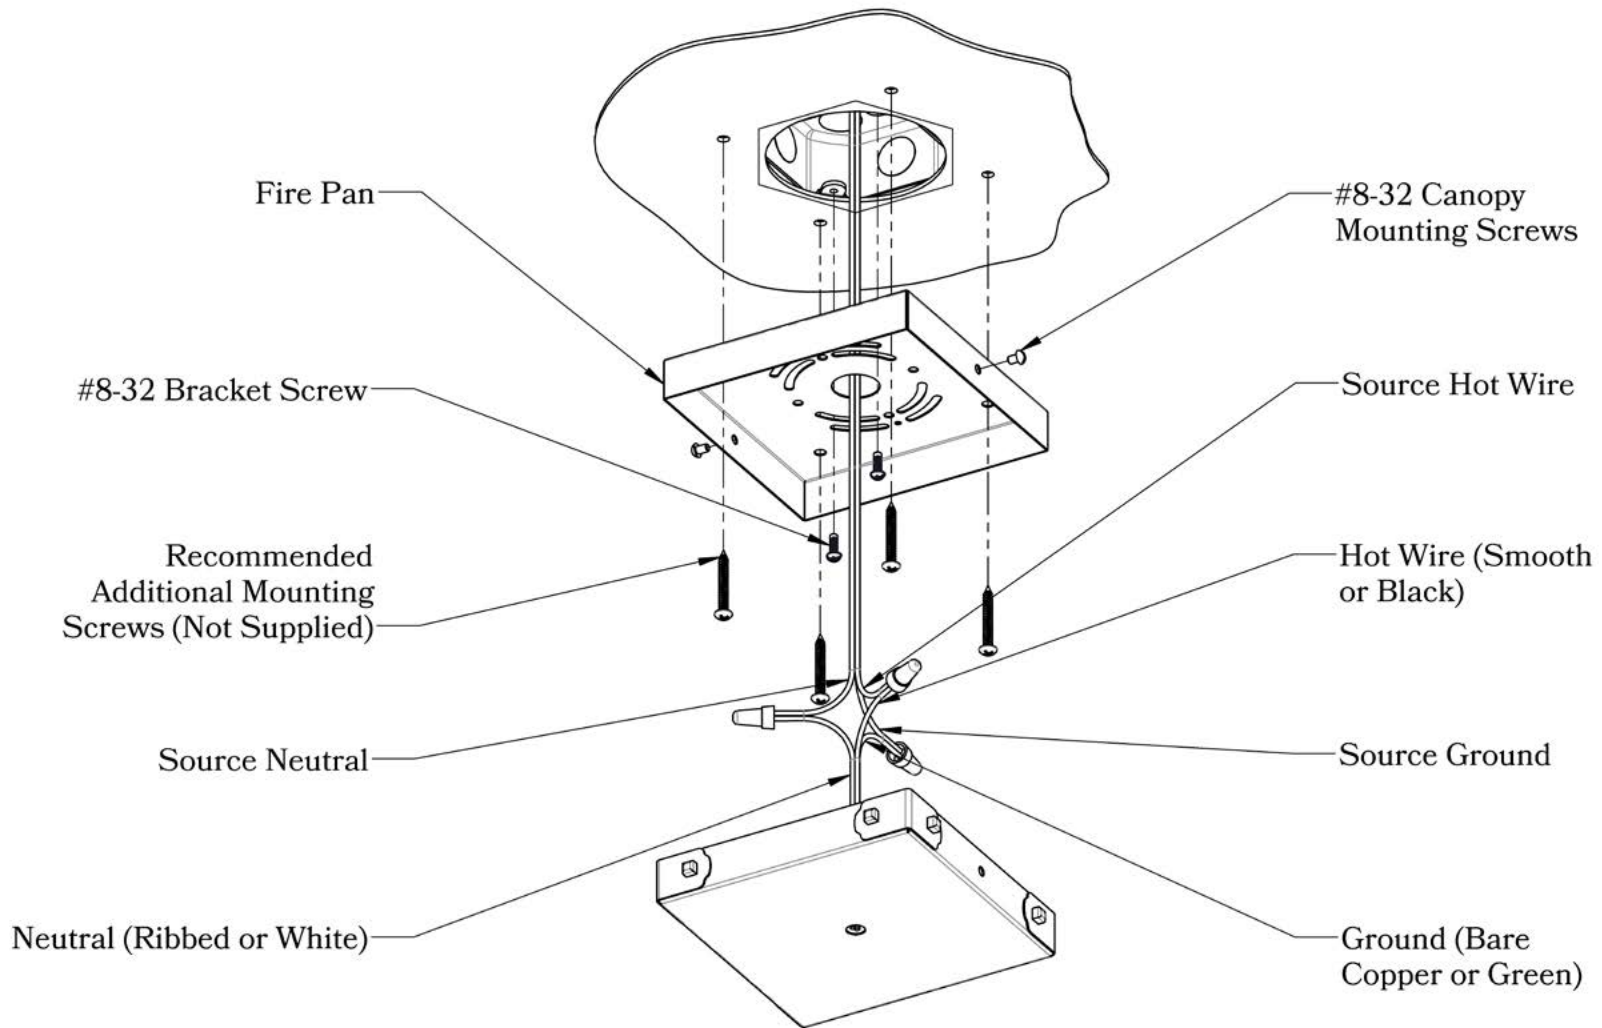

Dimensions

Roof Width	20"
Body Width	7"
Lantern Height	13 1/2"
Minimum Height	19 3/4"
Canopy	6"

Electrical Specs

UL Rating	Damp
Voltage	120V
Socket Type	Medium Base - E26
Number of Light Bulbs	1
Max Wattage per Bulb	100W
LED Bulb	Supplied
Dimmable	Yes

Gamble

Torrey Pine

Monterey Pine

Monterey Cypress

Wisteria

Glass Only

Mounting Instructions | Chain Mount With Fire Pan

CAUTION—DISCONNECT POWER