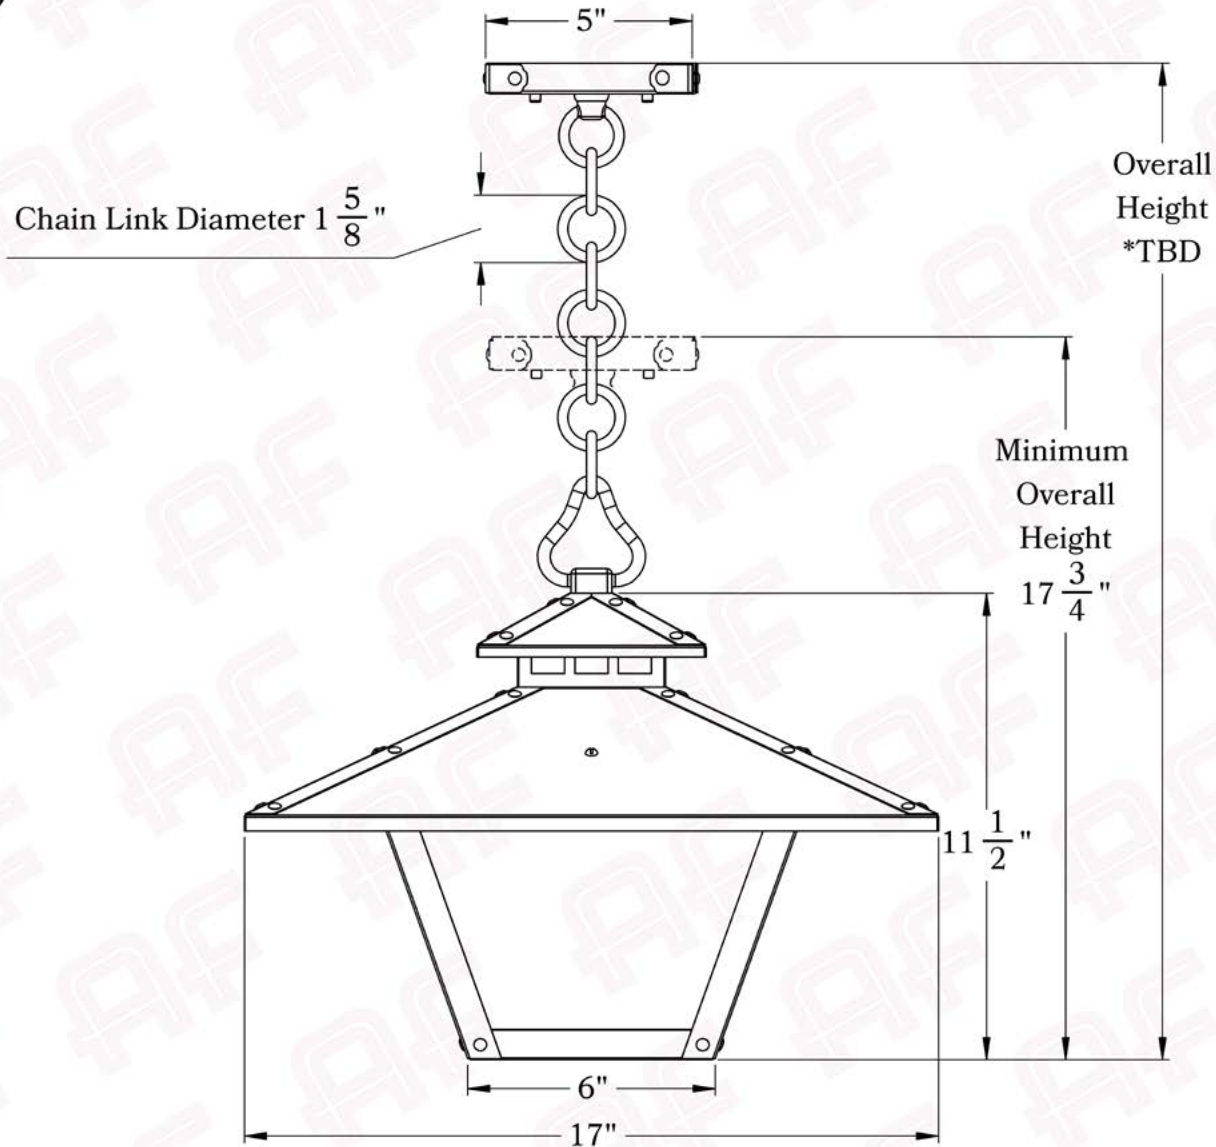

The Westmoreland Series
Chain Pendant Lantern
Large

AMERICA'S FINEST 
Lighting & Mailbox Co. 

Large

*TBD= To be determined

AMERICA'S FINEST
Lighting & Mailbox Co.
 975 N. Enterprise St. Orange, CA 92867

PRODUCT No.	124-4	LAMP BASE	Medium Base (E26)
TITLE	Westmoreland	MAX WATTAGE	100W
UL RATING	Damp	VOLTAGE	120V

Dimensions

Roof Width	17"
Body Width	6"
Lantern Height	11 1/2"
Minimum Height	17 3/4"
Canopy	5"

Electrical Specs

UL Rating	Damp
Voltage	120V
Socket Type	Medium Base - E26
Number of Light Bulbs	1
Max Wattage per Bulb	100W
LED Bulb	Supplied
Dimmable	Yes