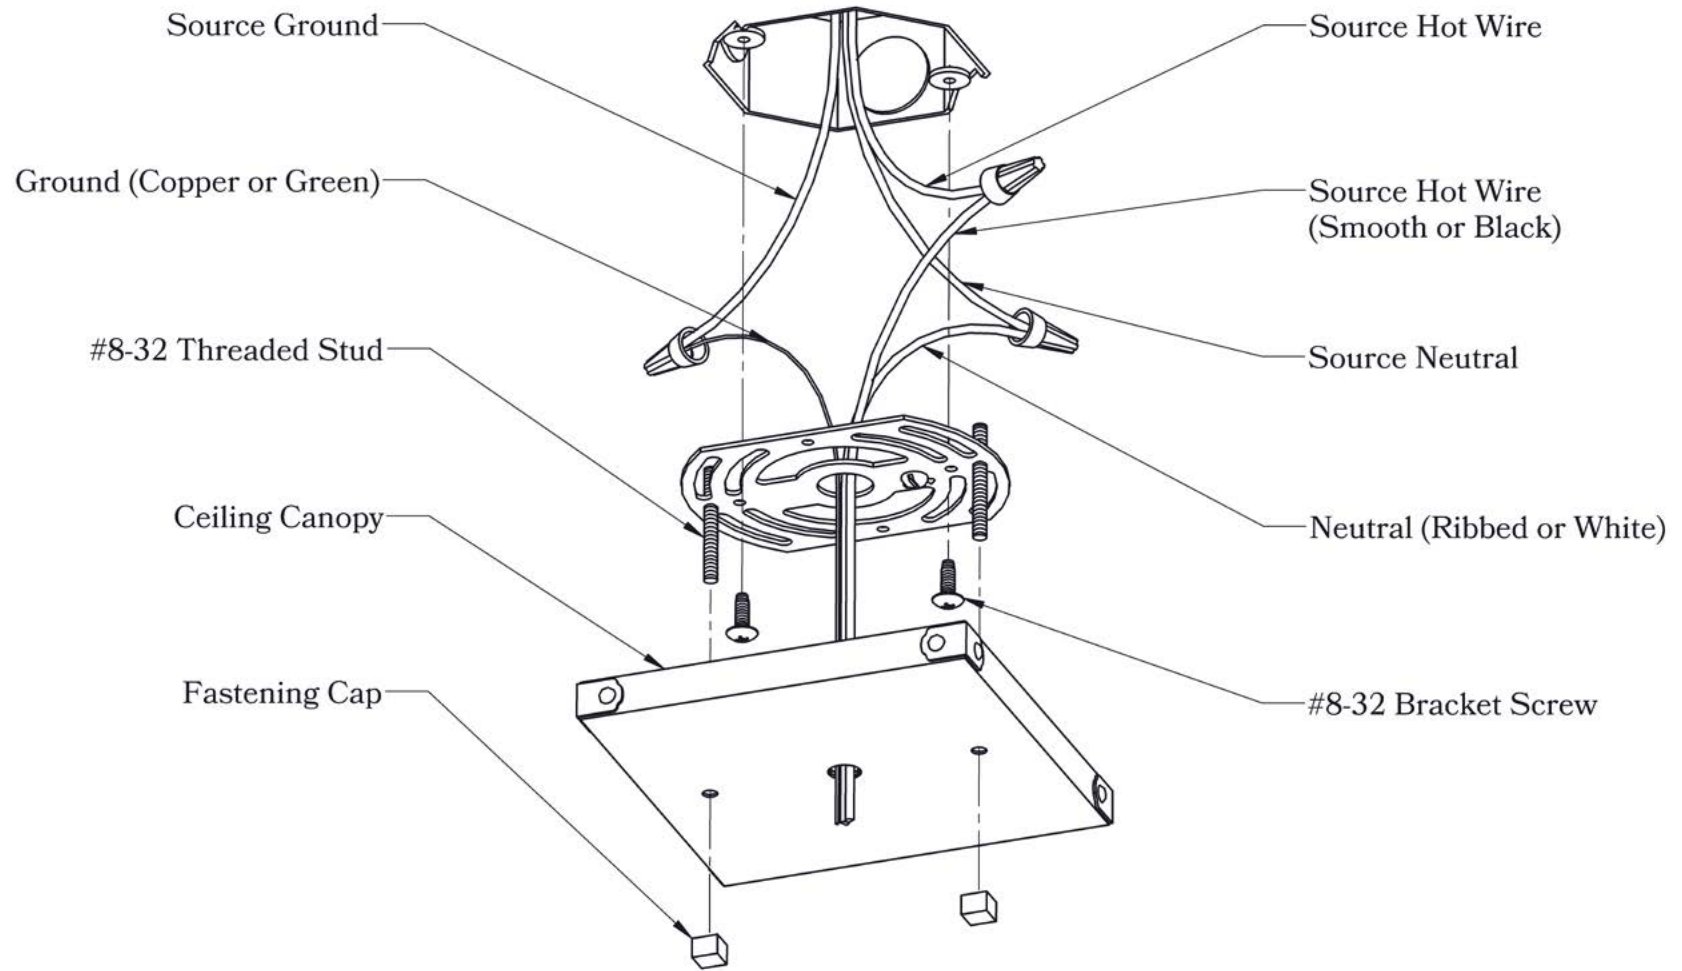

Dimensions

Roof Width	17"
Body Width	6"
Lantern Height	11 1/2"
Minimum Height	17 3/4"
Canopy	5"

Electrical Specs

UL Rating	Damp
Voltage	120V
Socket Type	Medium Base - E26
Number of Light Bulbs	1
Max Wattage per Bulb	100W
LED Bulb	Supplied
Dimmable	Yes

Gamble

Torrey Pine

Monterey Pine

Monterey Cypress

Wisteria

Glass Only

Mounting Instructions | Chain Mount Without Fire Pan

CAUTION—DISCONNECT POWER