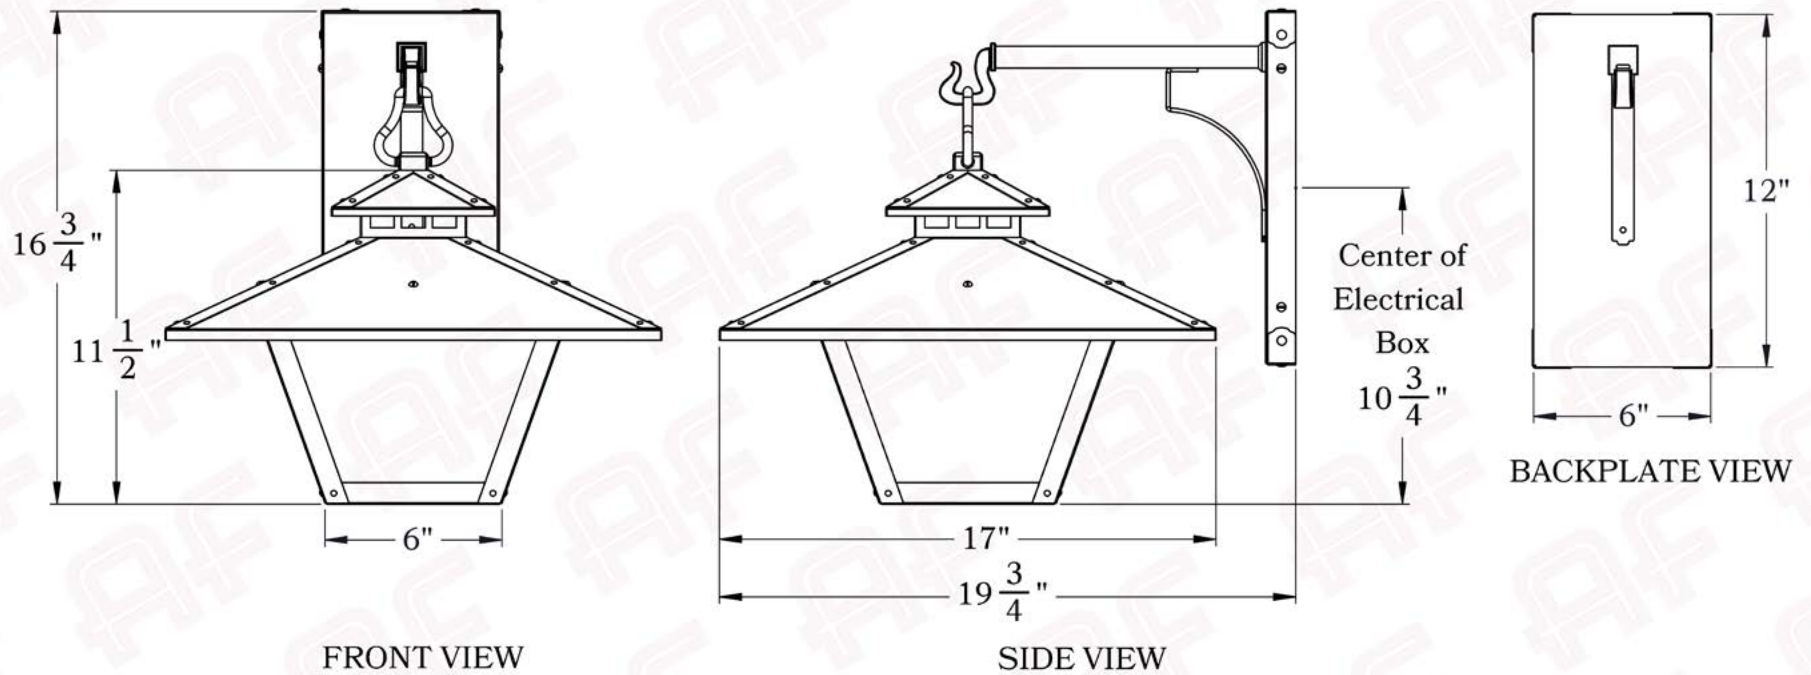

## Dimensions

Roof Width	17"
Body Width	6"
Lantern Height	11 1/2"
Height	16 3/4"
Projection	19 3/4"
Mounting Plate	6" x 12"