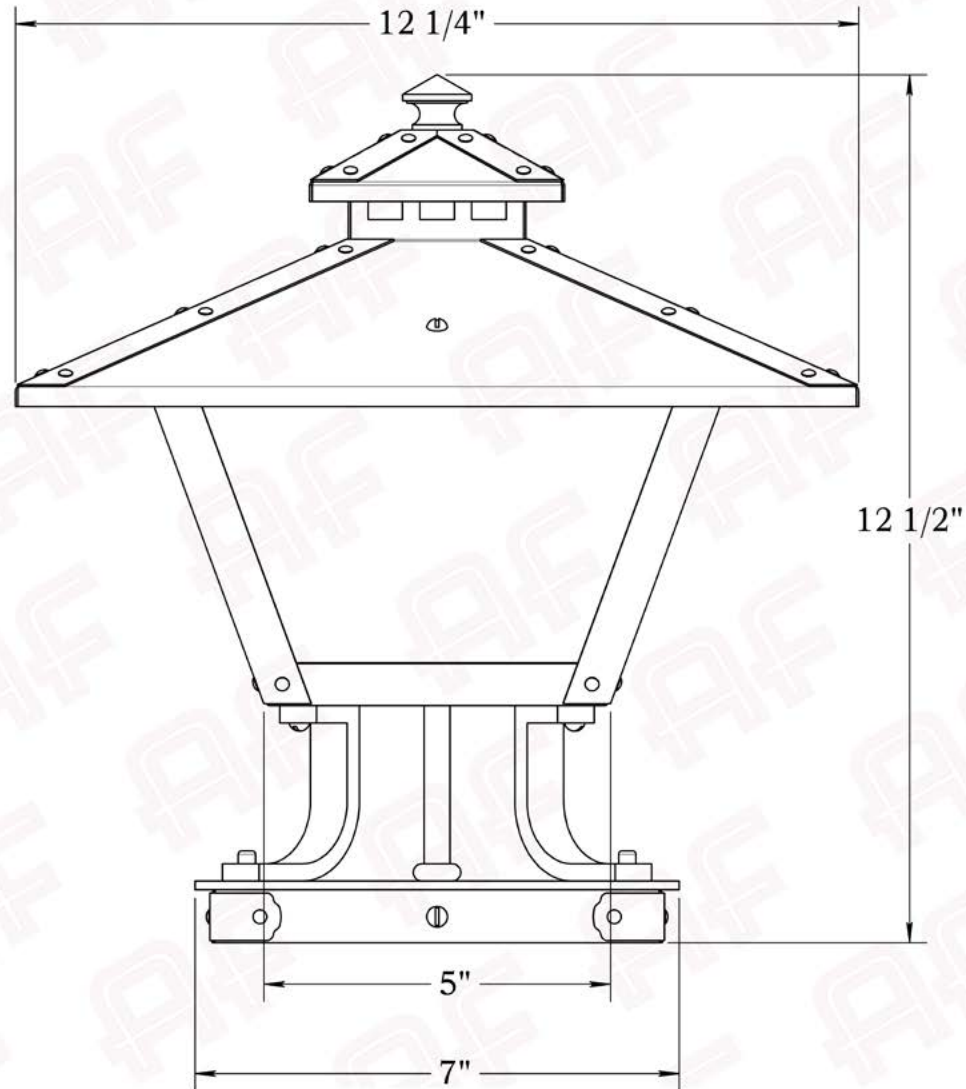

The Westmoreland Series
Column Mounted Lantern
Medium

AMERICA'S FINEST 
Lighting & Mailbox Co.

Medium

AMERICA'S FINEST
Lighting & Mailbox Co.
975 N. Enterprise St. Orange, CA 92867

PRODUCT No.	123-61	LAMP BASE	Medium Base (E26)
TITLE	Westmoreland	MAX WATTAGE	100W
UL RATING	Wet	VOLTAGE	12V or 120V

Dimensions

Roof Width	12 1/4"
Body Width	5"
Height	12 1/2"
Mounting Plate	7"

Electrical Specs

UL Rating	Wet
Voltage	12V or 120V
Socket Type	Medium Base - E26
Number of Light Bulbs	1
Max Wattage per Bulb	100W
LED Bulb	Supplied