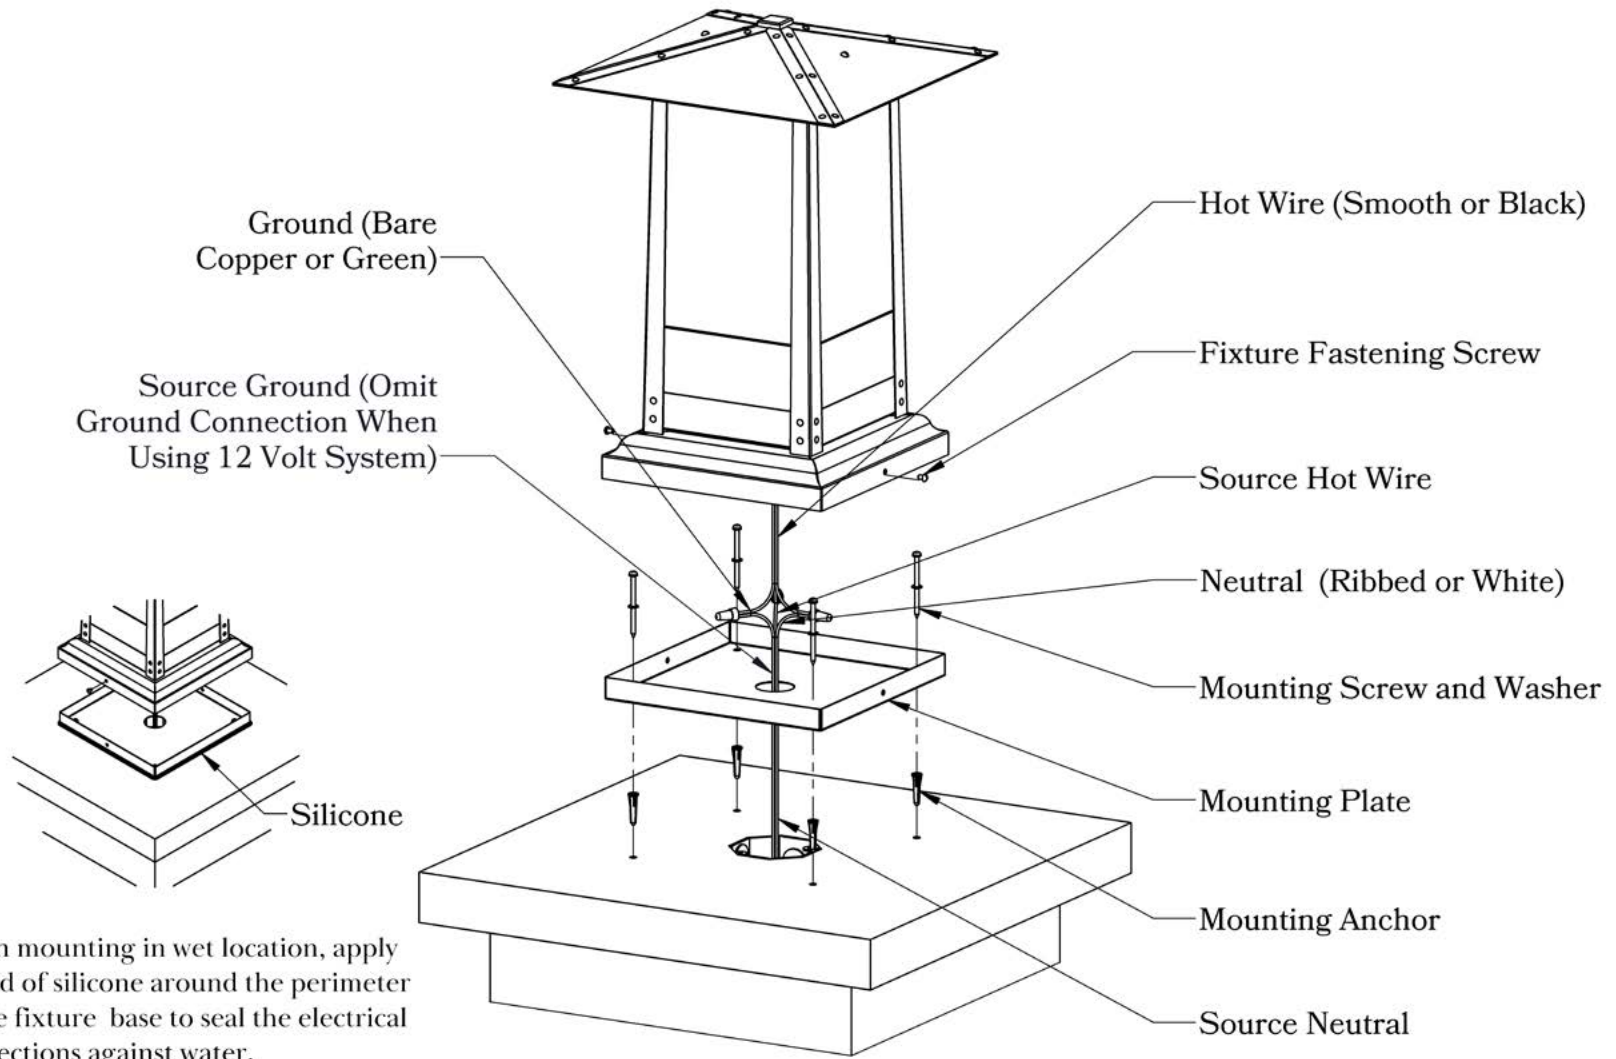

Dimensions

Roof Width	12 1/4"
Body Width	5"
Height	12 1/2"
Mounting Plate	7"

Electrical Specs

UL Rating	Wet
Voltage	12V or 120V
Socket Type	Medium Base - E26
Number of Light Bulbs	1
Max Wattage per Bulb	100W
LED Bulb	Supplied

Manufacturer	America's Finest Lighting
Mounting Location	Exterior Only
Material	Brass
Multiple Overlay Options	Yes

Mounting Instructions | Column Light Version Two

When mounting in wet location, apply a bead of silicone around the perimeter of the fixture base to seal the electrical connections against water.