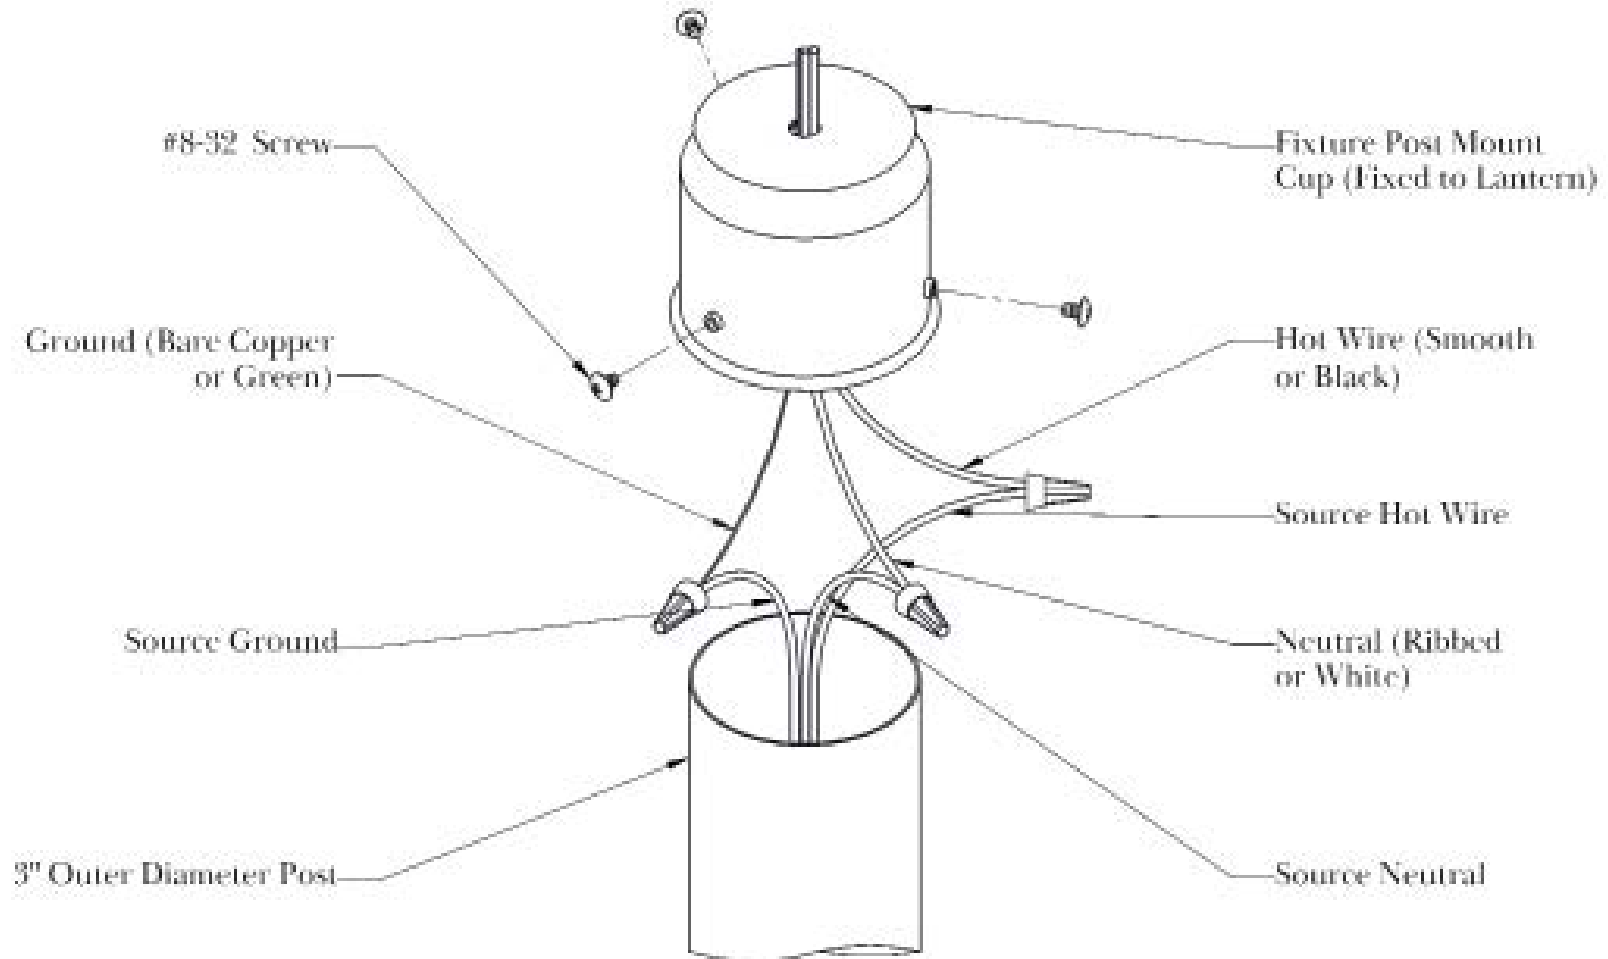

Dimensions

Roof Width	12"
Body Width	5"
Lantern Height	9"
Height	15"
Mounts To	3" Diameter Post

Electrical Specs

UL Rating	Wet
Voltage	12V or 120V
Socket Type	Medium Base - E26
Number of Light Bulbs	1
Max Wattage per Bulb	100W
LED Bulb	Supplied

Wisteria

Glass Only

Mounting Instructions | 3-inch Metal Post

**CAUTION—DISCONNECT POWER**

Always shut off power when installing or repairing this (or any other) electrical appliance. Failure to do so may result in severe injury or death. This product must be installed in accordance with applicable installation codes by a person familiar with the construction and operation of the product, and the hazards involved.