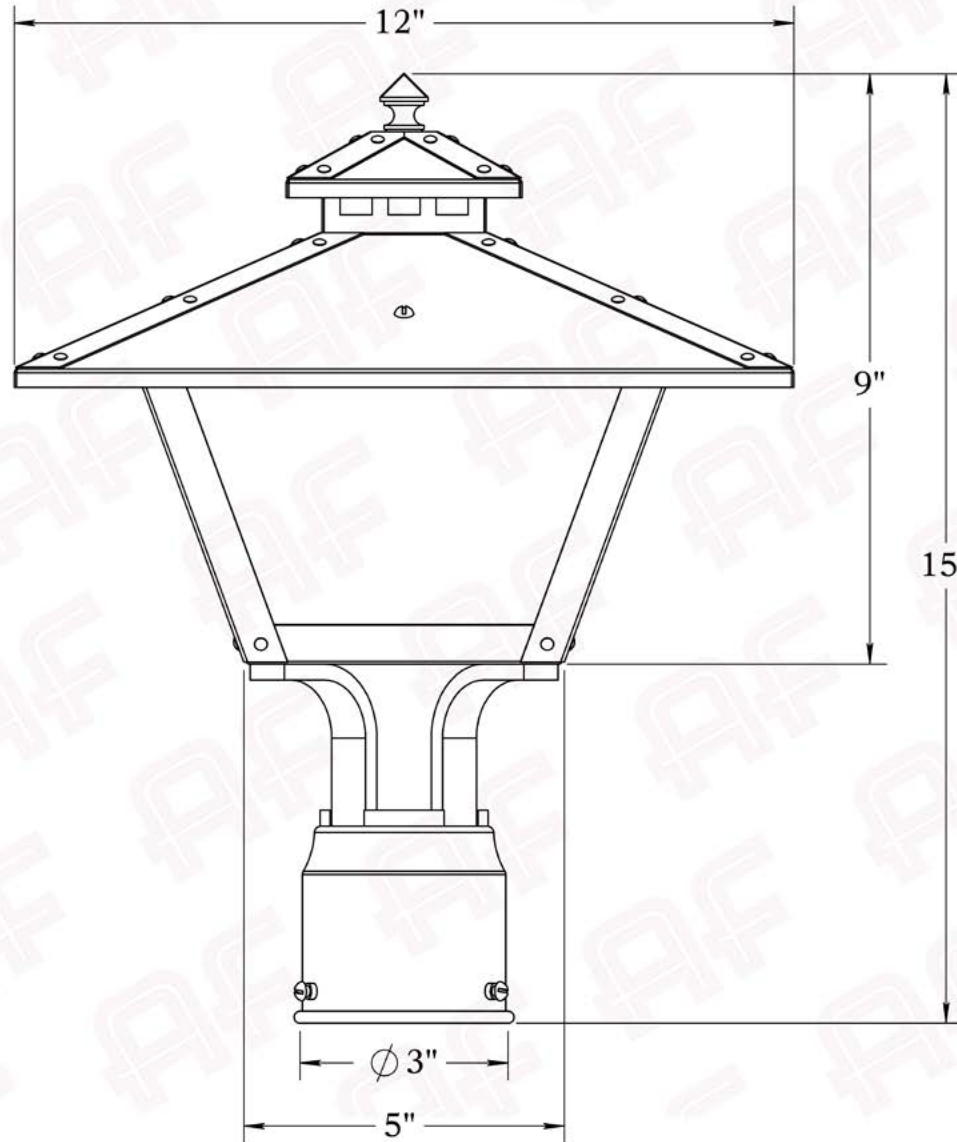

The Westmoreland Series
Post Mount Lantern
Medium

AMERICA'S FINEST 
Lighting & Mailbox Co. 

Medium

AMERICA'S FINEST
Lighting & Mailbox Co.
975 N. Enterprise St. Orange, CA 92867

PRODUCT No.	123-31	LAMP BASE	Medium Base (E26)
TITLE	Westmoreland	MAX WATTAGE	100W
UL RATING	Wet	VOLTAGE	12V or 120V

Dimensions

Roof Width	12"
Body Width	5"
Lantern Height	9"
Height	15"
Mounts To	3" Diameter Post

Electrical Specs

UL Rating	Wet
Voltage	12V or 120V
Socket Type	Medium Base - E26
Number of Light Bulbs	1
Max Wattage per Bulb	100W
LED Bulb	Supplied