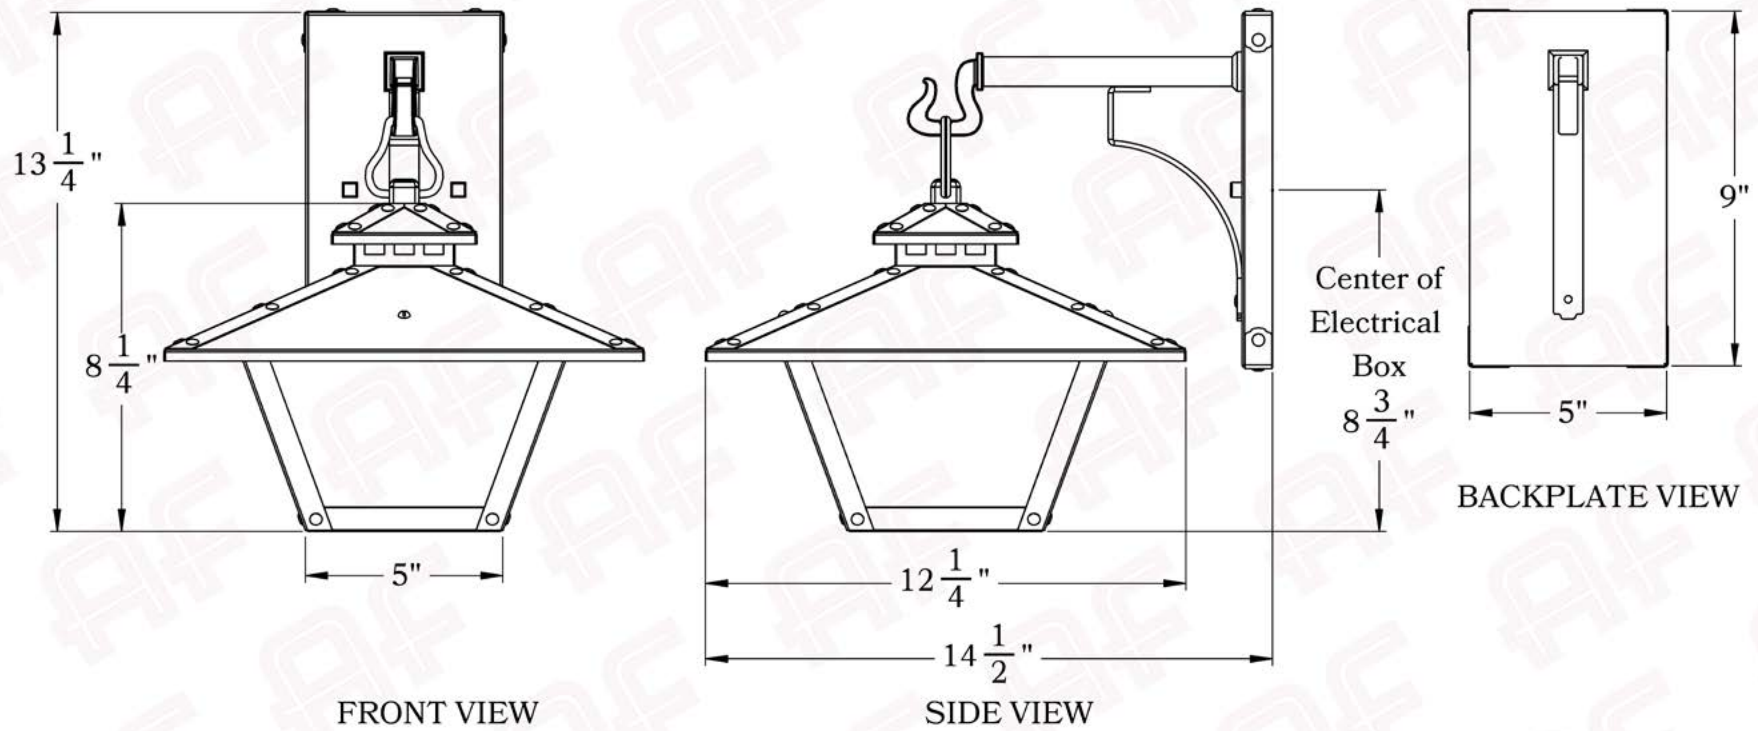

## Dimensions

Roof Width	12 1/4"
Body Width	5"
Lantern Height	8 1/4"
Height	13 1/4"
Projection	14 1/2"
Mounting Plate	5" x 9"