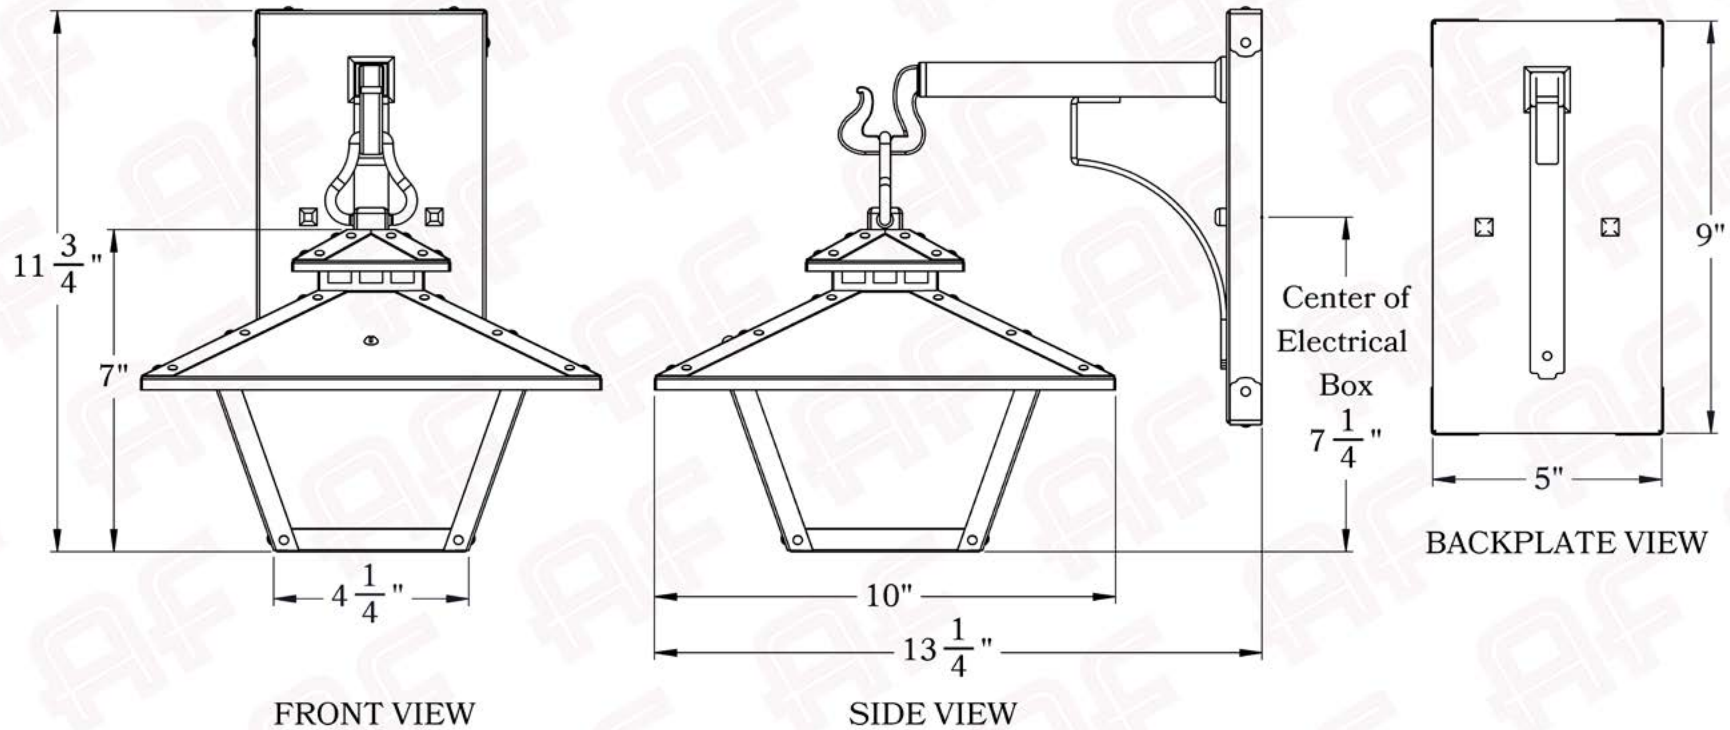

## Dimensions

Roof Width	10"
Body Width	4 1/4"
Lantern Height	7"
Height	11 3/4"
Projection	13 1/4"
Mounting Plate	5" x 9"