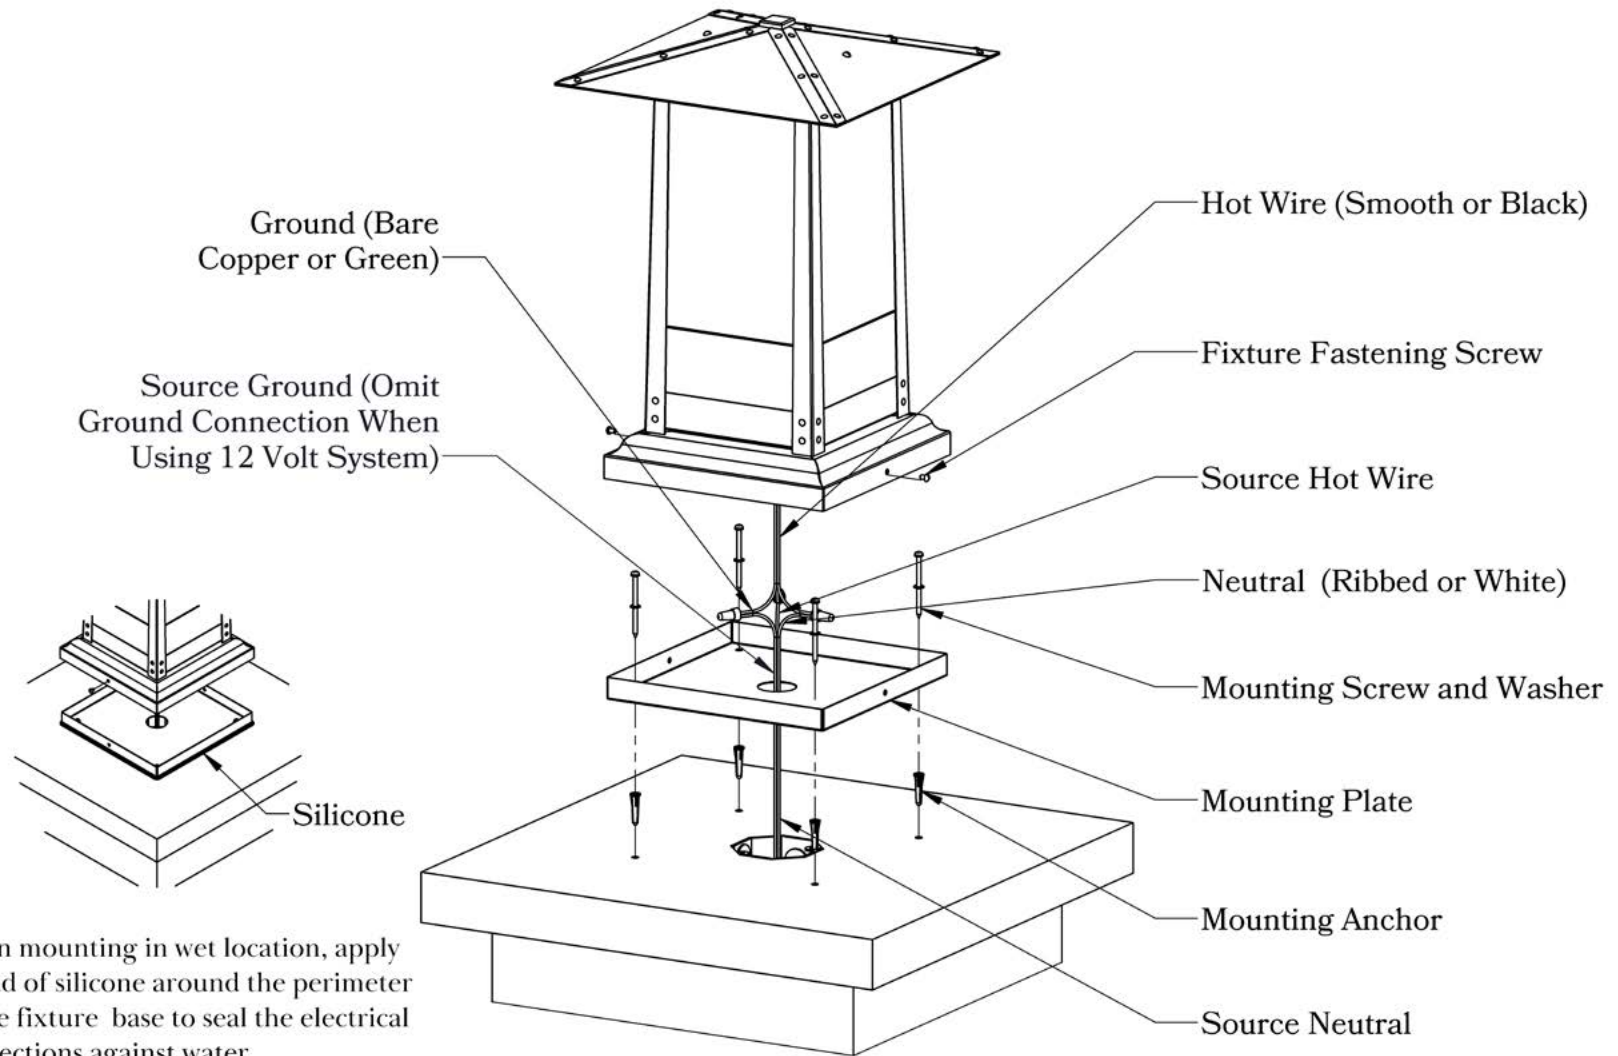

Dimensions

Roof Width	16"
Body Width	12 1/4"
Height	23 1/2"
Mounting Plate	14"

Electrical Specs

UL Rating	Wet
Voltage	12V or 120V
Socket Type	Medium Base - E26
Number of Light Bulbs	1
Max Wattage per Bulb	100W
LED Bulb	Supplied

Additional Information

Manufacturer	America's Finest Lighting
Mounting Location	Exterior Only
Material	Brass
Multiple Overlay Options	Yes

Overlays Available In This Series

Arch

Gamble

Raymond

Glass Only

Mounting Instructions | Column Light Version Two

When mounting in wet location, apply a bead of silicone around the perimeter of the fixture base to seal the electrical connections against water.

CAUTION—DISCONNECT POWER

Always shut off power when installing or repairing this (or any other) electrical appliance. Failure to do so may result in severe injury or death. This product must be installed in accordance with applicable installation codes by a person familiar with the construction of the product, its operation, and the hazards involved.