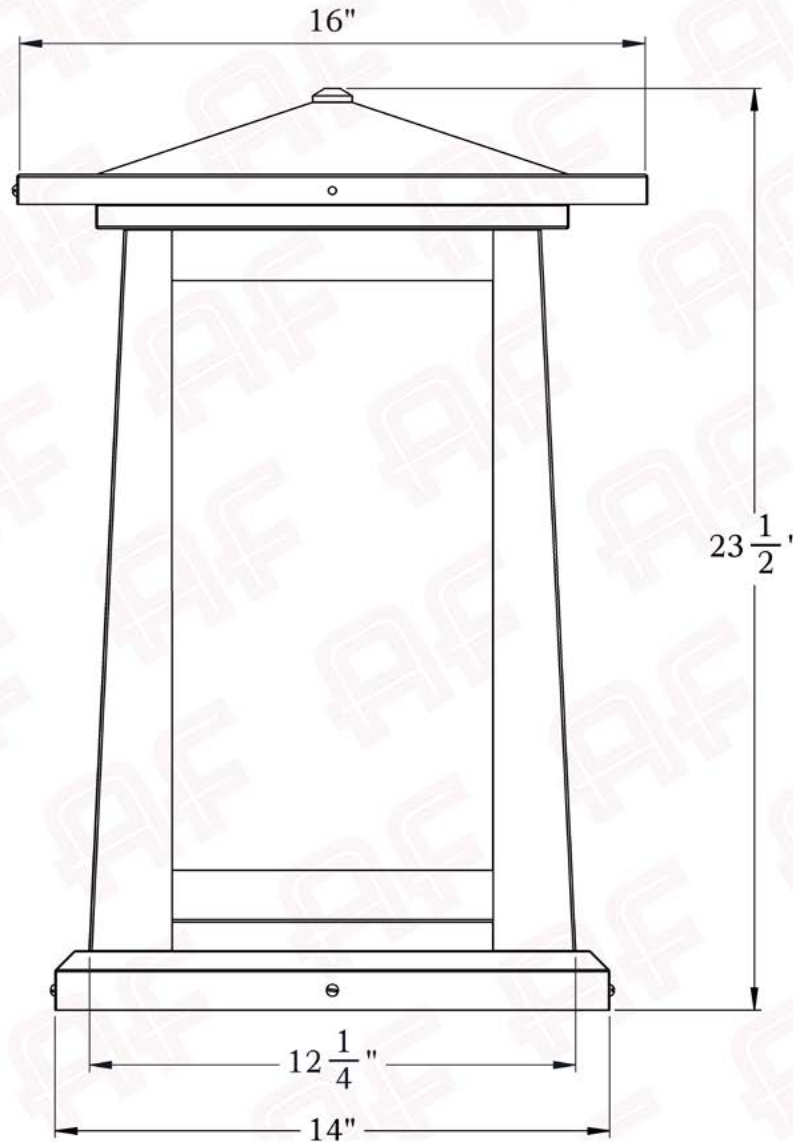

The Waverly Series
Column Mounted Lantern
2XL

AMERICA'S FINEST 
Lighting & Mailbox Co. 

2X Large

AMERICA'S FINEST
Lighting & Mailbox Co.
975 N. Enterprise St. Orange, CA 92867

PRODUCT No. | 446-6
TITLE | Waverly
UL RATING | Wet

LAMP BASE | Medium Base (E26)
MAX WATTAGE | 100W
VOLTAGE | 12V or 120V

PROPRIETARY AND CONFIDENTIAL
The information contained in this drawing is the sole property of America's Finest. Any reproduction in part or as a whole without written permission from America's Finest is prohibited.

Dimensions

Roof Width	16"
Body Width	12 1/4"
Height	23 1/2"
Mounting Plate	14"

Electrical Specs

UL Rating	Wet
Voltage	12V or 120V
Socket Type	Medium Base - E26
Number of Light Bulbs	1
Max Wattage per Bulb	100W
LED Bulb	Supplied