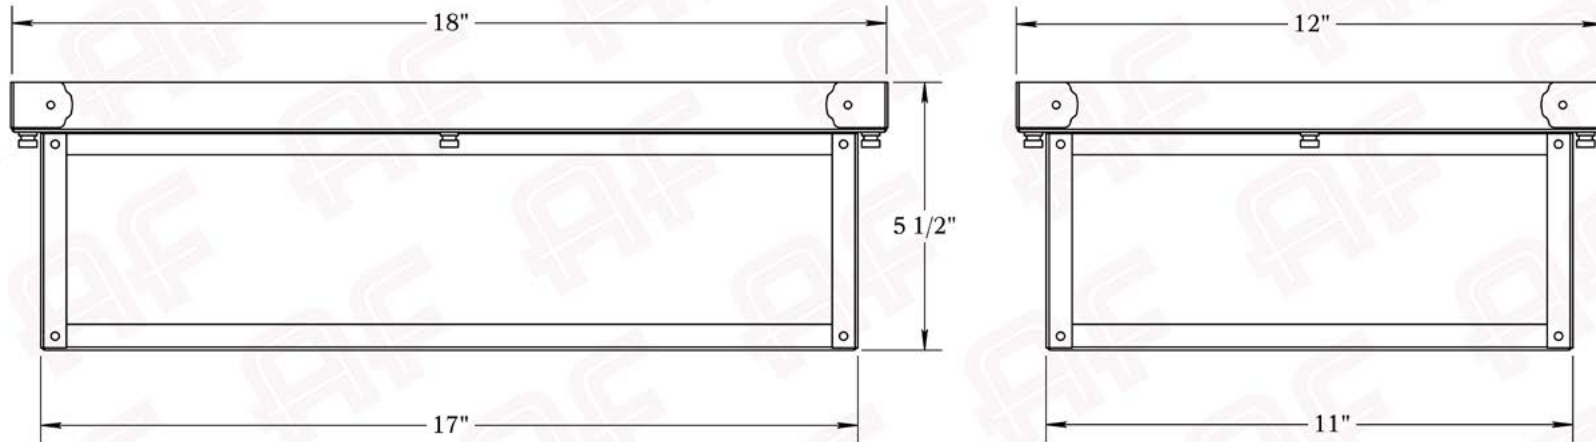

The Waverly Series
Ceiling Light
2XL

AMERICA'S FINEST 
Lighting & Mailbox Co. 

2X Large

AMERICA'S FINEST
Lighting & Mailbox Co.
975 N. Enterprise St. Orange, CA 92867

PRODUCT No. | 446-5
TITLE | Waverly
UL RATING | Damp

LAMP BASE | Medium Base (E26)
MAX WATTAGE | 2-75W
VOLTAGE | 120V

PROPRIETARY AND CONFIDENTIAL
The information contained in this drawing is the sole property of America's Finest. Any reproduction in part or as a whole without written permission from America's Finest is prohibited.

Dimensions

Height	5 1/2"
Width	18" x 12"
Body Width	17" x 11"
Mounting Plate	18" x 12"

Electrical Specs

UL Rating	Damp
Voltage	120V
Socket Type	Medium Base - E26
Number of Light Bulbs	2
Max Wattage per Bulb	75W
LED Bulb	Supplied
Dimmable	Yes