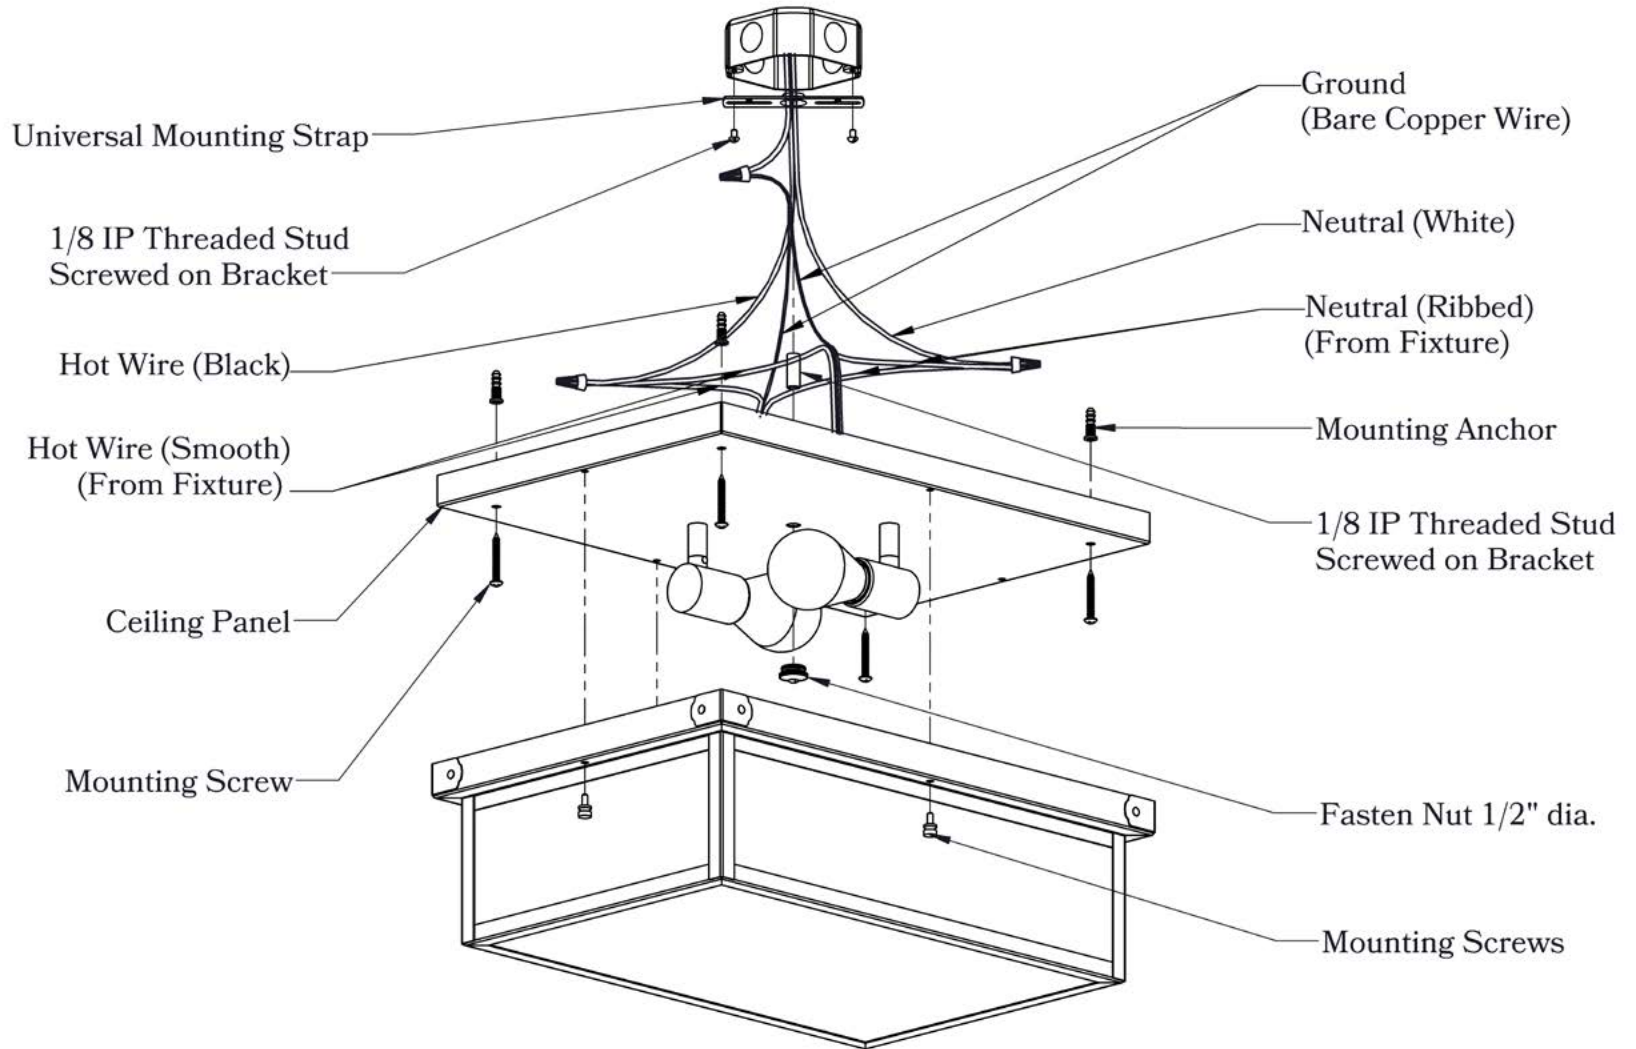

Dimensions

Height	5 1/2"
Width	18" x 12"
Body Width	17" x 11"
Mounting Plate	18" x 12"

Electrical Specs

UL Rating	Damp
Voltage	120V
Socket Type	Medium Base - E26
Number of Light Bulbs	2
Max Wattage per Bulb	75W
LED Bulb	Supplied
Dimmable	Yes

Arch

Gamble

Raymond

Glass Only

Mounting Instructions | Standard Ceiling Mount Version 2

CAUTION—DISCONNECT POWER

Always shut off power when installing or repairing this (or any other) electrical appliance. Failure to do so may result in severe injury or death. This product must be installed in accordance with applicable installation codes by a person familiar with the construction and operation of the product, and the hazards involved.