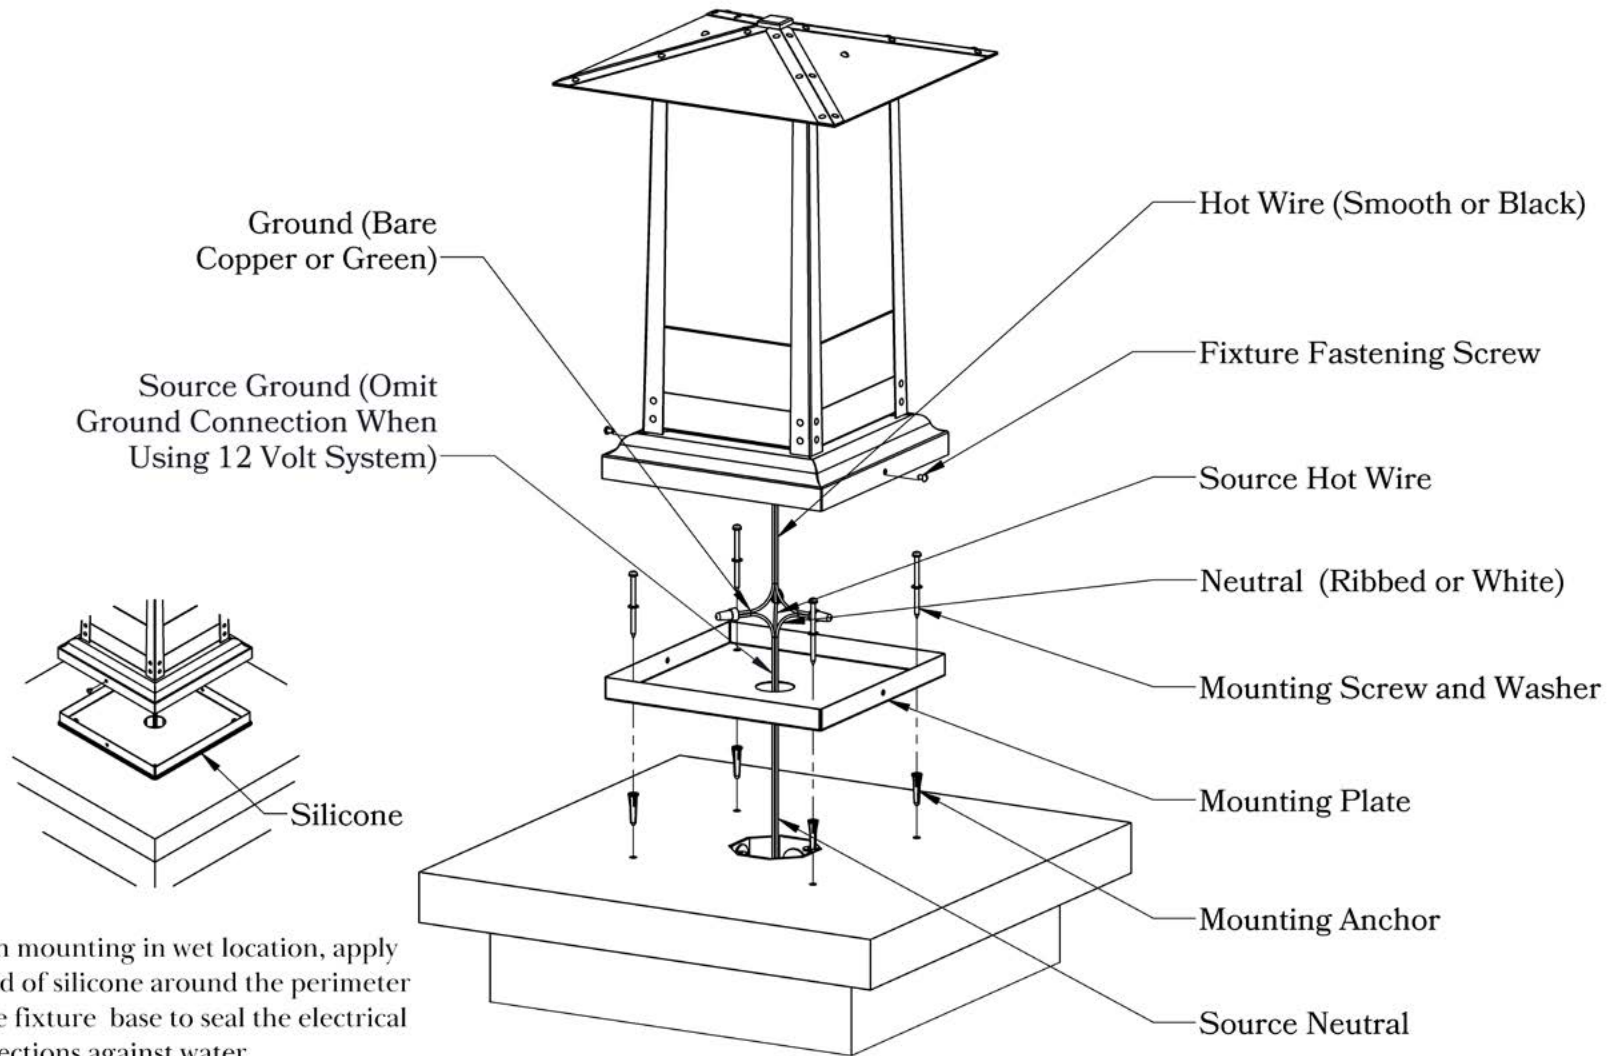

Dimensions

Roof Width	12 1/2"
Body Width	9 3/4"
Height	18 1/4"
Mounting Plate	11"

Electrical Specs

UL Rating	Wet
Voltage	12V or 120V
Socket Type	Medium Base - E26
Number of Light Bulbs	1
Max Wattage per Bulb	100W
LED Bulb	Supplied

Additional Information

Manufacturer	America's Finest Lighting
Mounting Location	Exterior Only
Material	Brass
Multiple Overlay Options	Yes

Overlays Available In This Series

Arch

Gamble

Raymond

Glass Only

Mounting Instructions | Column Light Version Two

When mounting in wet location, apply a bead of silicone around the perimeter of the fixture base to seal the electrical connections against water.

CAUTION—DISCONNECT POWER

Always shut off power when installing or repairing this (or any other) electrical appliance. Failure to do so may result in severe injury or death. This product must be installed in accordance with applicable installation codes by a person familiar with the construction of the product, its operation, and the hazards involved.