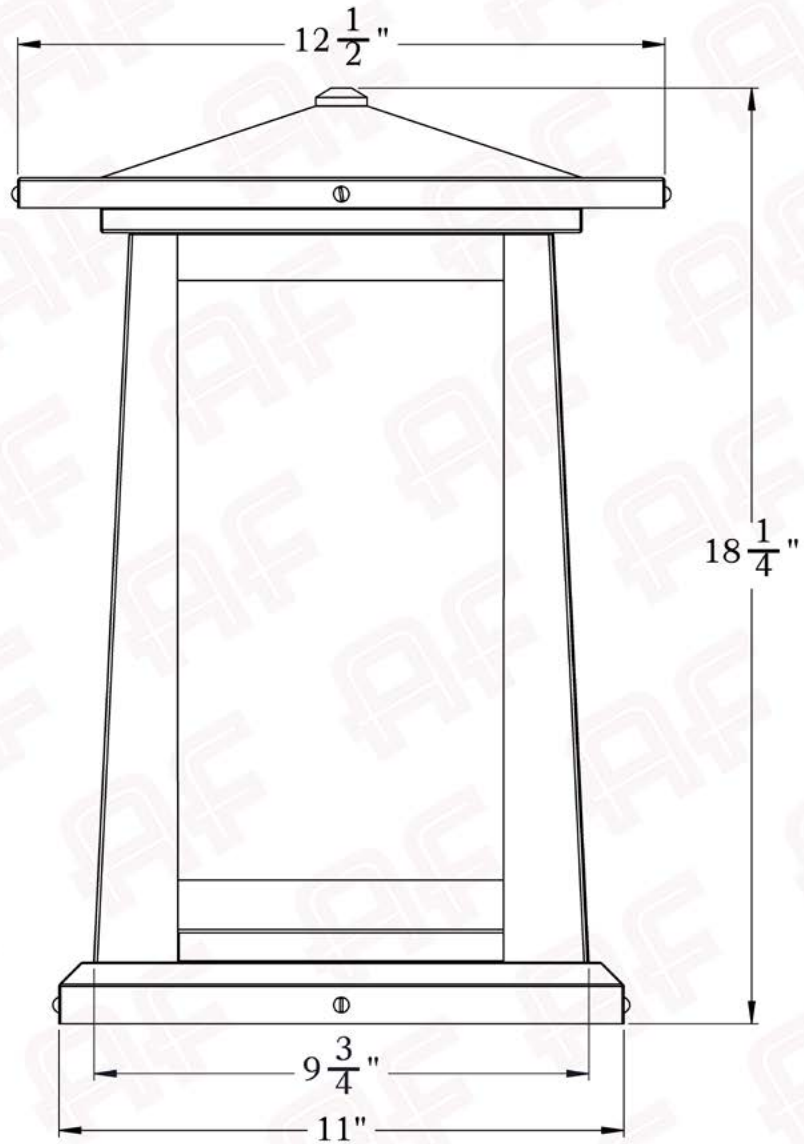

The Waverly Series
Column Mounted Lantern
Extra Large

AMERICA'S FINEST 
Lighting & Mailbox Co. 

X Large

AMERICA'S FINEST
Lighting & Mailbox Co.
975 N. Enterprise St. Orange, CA 92867

PRODUCT No. | 445-6
TITLE | Waverly
UL RATING | Wet

LAMP BASE | Medium Base (E26)
MAX WATTAGE | 100W
VOLTAGE | 12V or 120V

PROPRIETARY AND CONFIDENTIAL
The information contained in this drawing is the sole property of America's Finest. Any reproduction in part or as a whole without written permission from America's Finest is prohibited.

Dimensions

Roof Width	12 1/2"
Body Width	9 3/4"
Height	18 1/4"
Mounting Plate	11"

Electrical Specs

UL Rating	Wet
Voltage	12V or 120V
Socket Type	Medium Base - E26
Number of Light Bulbs	1
Max Wattage per Bulb	100W
LED Bulb	Supplied