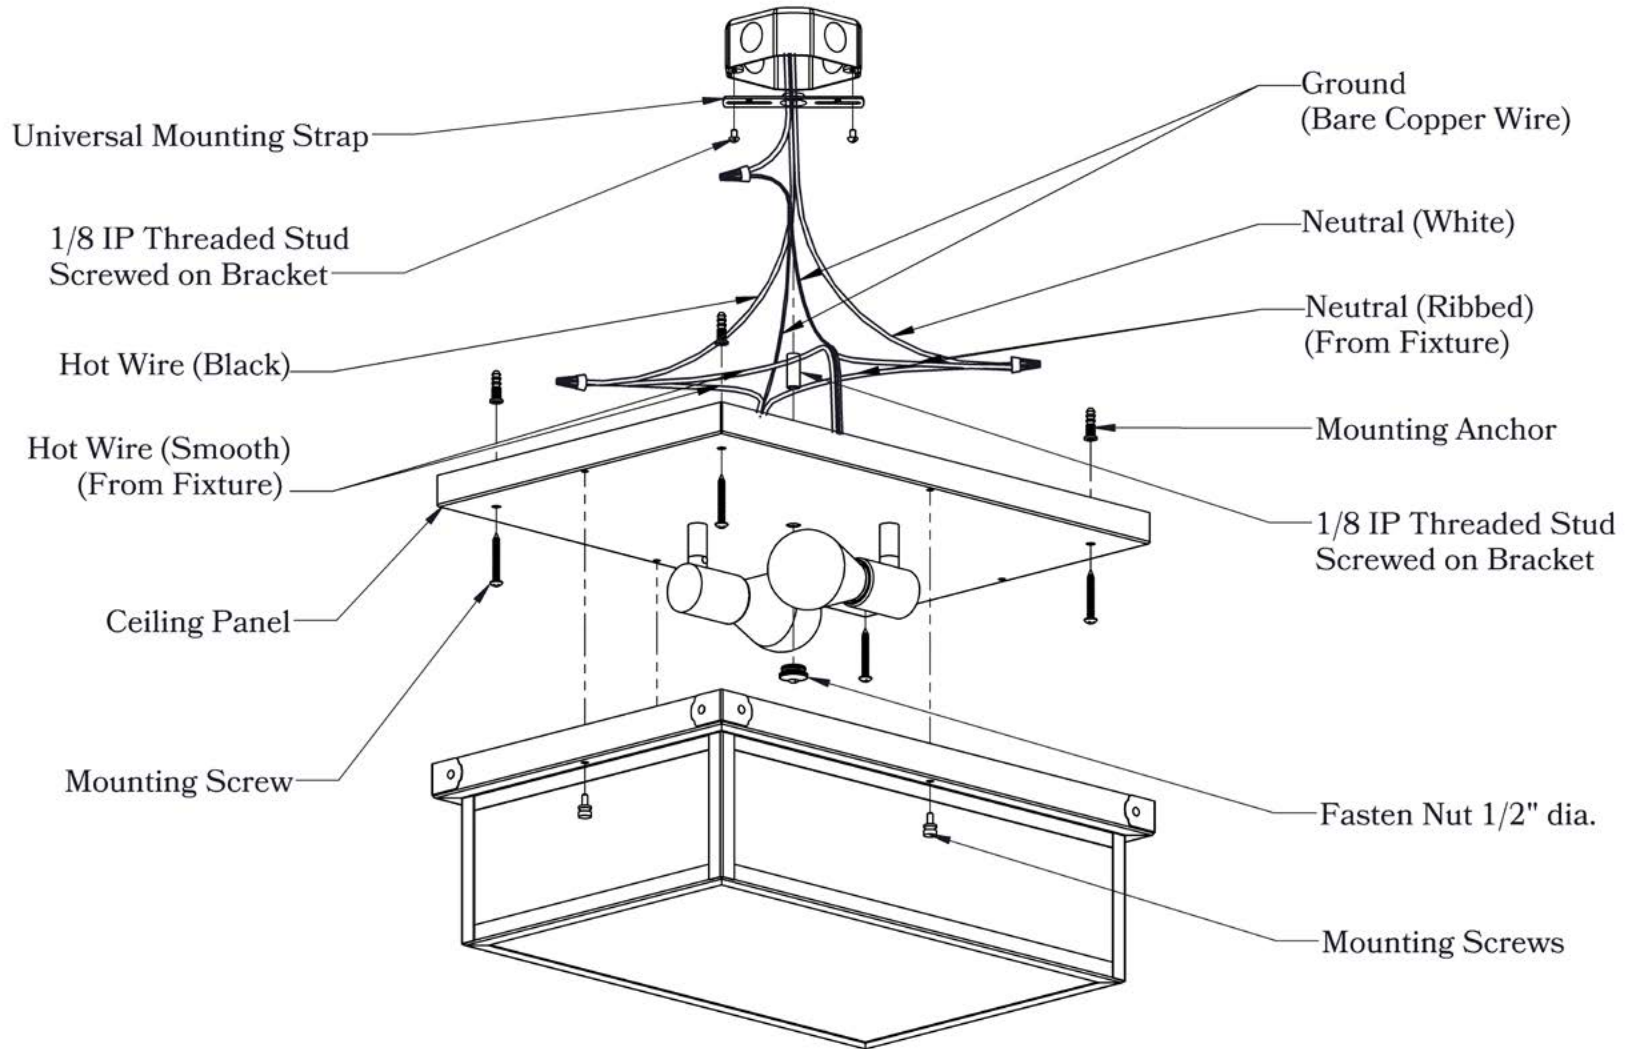

## Dimensions

Height	5 1/2"
Width	15"
Body Width	14"
Mounting Plate	15"

## Overlays Available In This Series

Arch

Gamble

Raymond

Glass Only

**Mounting Instructions** | Standard Ceiling Mount Version 2

**CAUTION—DISCONNECT POWER**

Always shut off power when installing or repairing this (or any other) electrical appliance. Failure to do so may result in severe injury or death. This product must be installed in accordance with applicable installation codes by a person familiar with the construction and operation of the product, and the hazards involved.