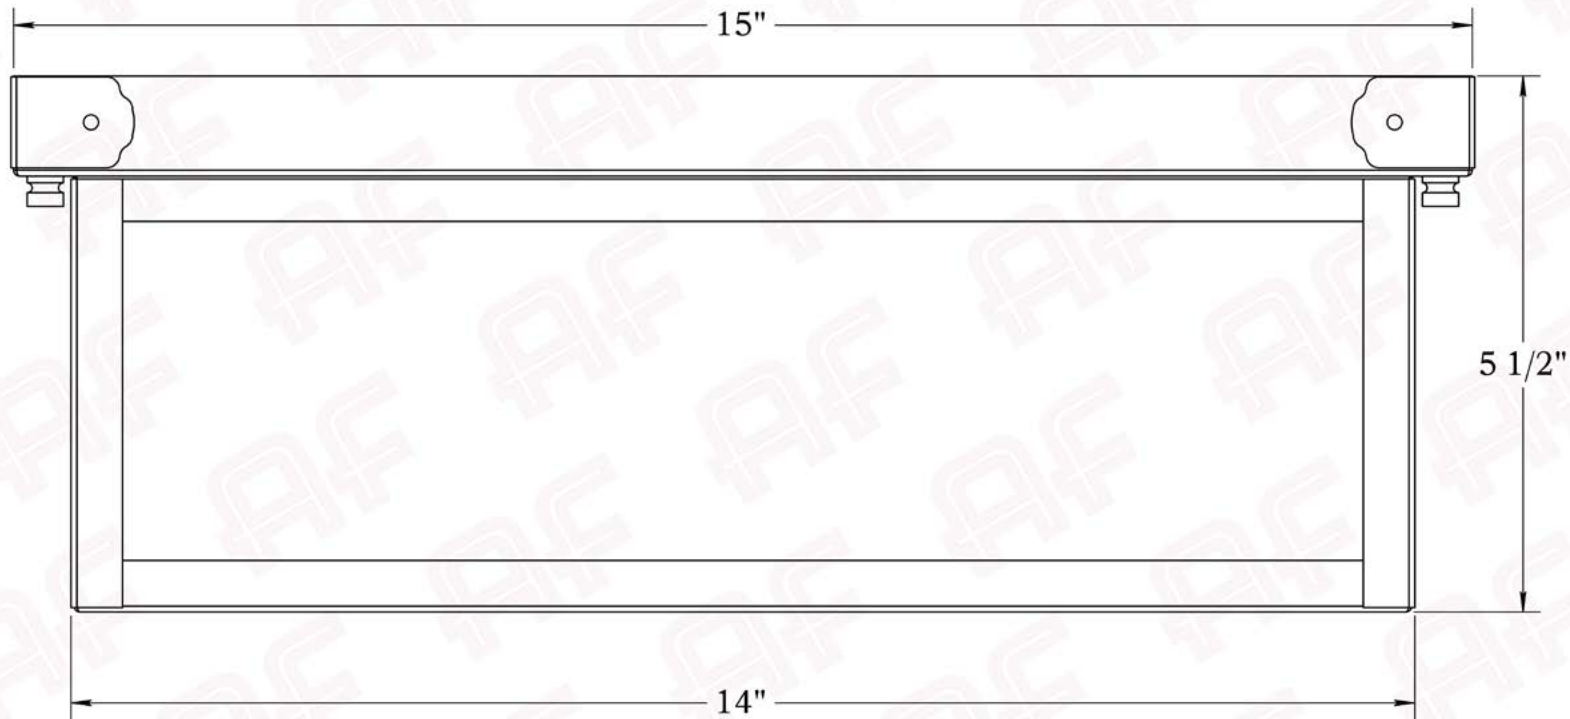

Product No. 445-5

**The Waverly Series**  
*Ceiling Light*  
Extra Large

**AMERICA'S FINEST**   
*Lighting & Mailbox Co.* 

# X Large

**AMERICA'S FINEST**  
*Lighting & Mailbox Co.*  
975 N. Enterprise St. Orange, CA 92867

PRODUCT No. | 445-5  
TITLE | Waverly  
UL RATING | Damp

LAMP BASE | Medium Base (E26)  
MAX WATTAGE | 2-75W  
VOLTAGE | 120V

## Dimensions

Height	5 1/2"
Width	15"
Body Width	14"
Mounting Plate	15"