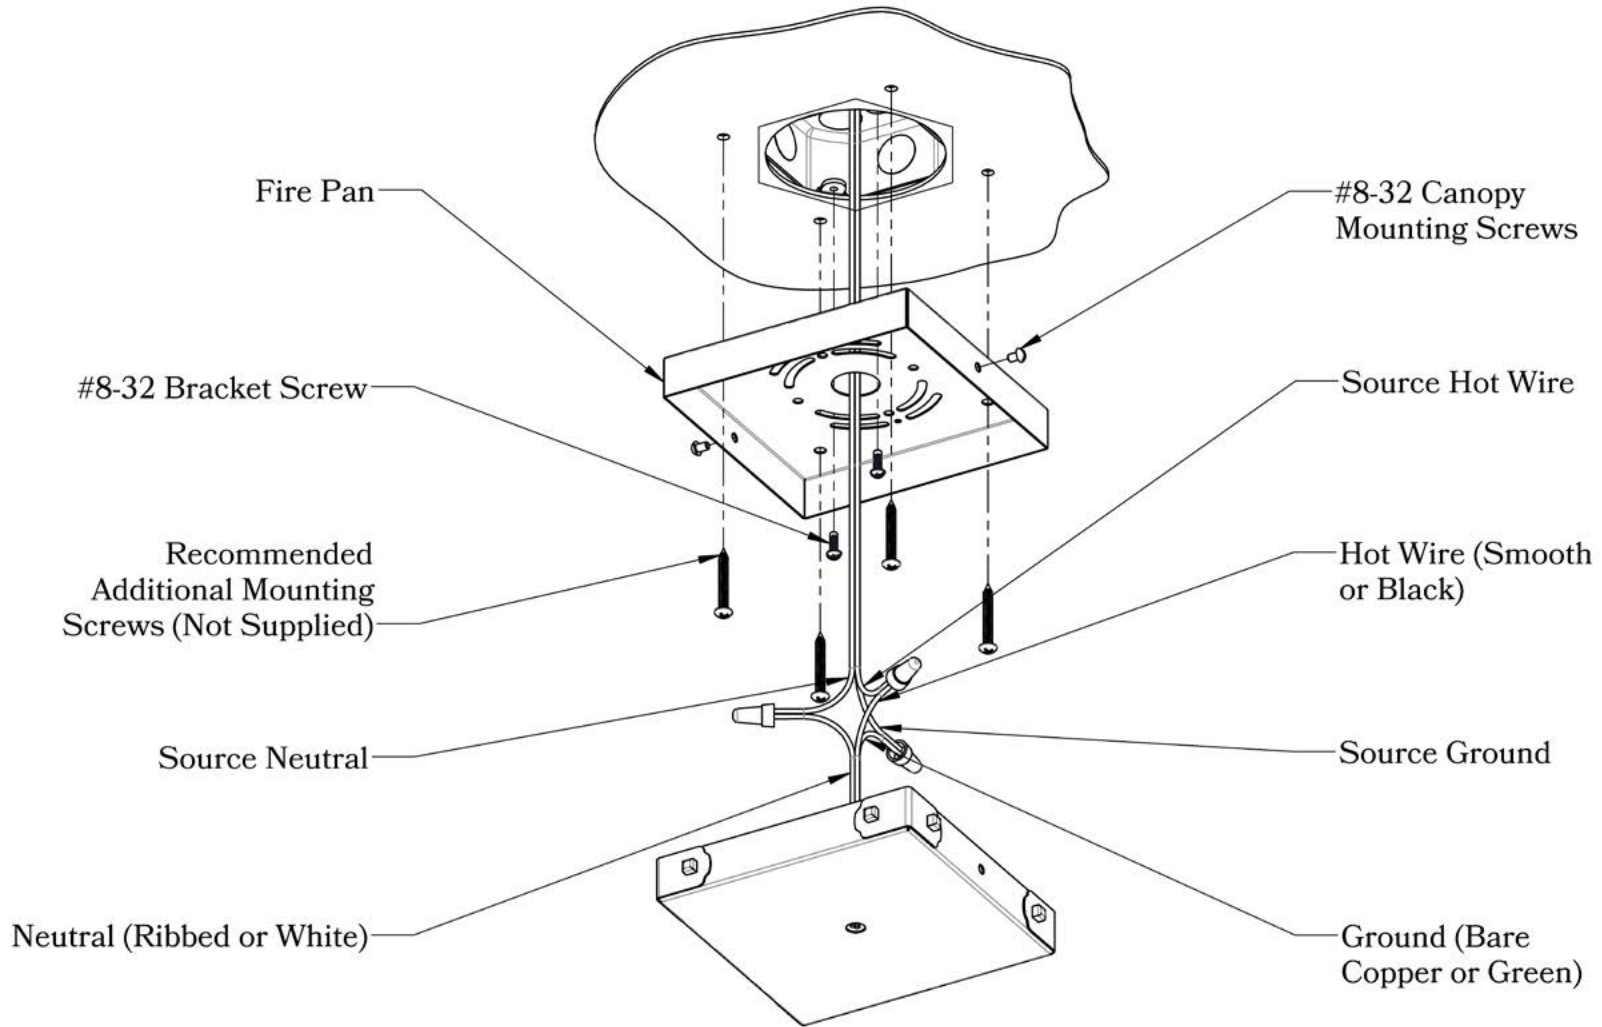

Product No. 445-4

The Waverly Series
Chain Pendant Lantern
Extra Large

AMERICA'S FINEST 
Lighting & Mailbox Co. 

X Large

*TBD= To be determined

Dimensions

Roof Width	12 1/2"
Body Width	9 3/4"
Lantern Height	16 3/4"
Minimum Height	23 1/4"
Canopy	6"

Electrical Specs

UL Rating	Damp
Voltage	120V
Socket Type	Medium Base - E26
Number of Light Bulbs	1
Max Wattage per Bulb	100W
LED Bulb	Supplied
Dimmable	Yes

Additional Information

Manufacturer	America's Finest Lighting
Mounting Location	Interior and Exterior
Material	Brass
Multiple Overlay Options	Yes
Bottom Glass Panels	Included

Overlays Available In This Series

Arch

Gamble

Raymond

Glass Only

Mounting Instructions | Chain Mount With Fire Pan

CAUTION—DISCONNECT POWER

Always shut off power when installing or repairing this (or any other) electrical appliance. Failure to do so may result in severe injury or death. This product must be installed in accordance with applicable installation codes by a person familiar with the construction and operation of the product, and the hazards involved.