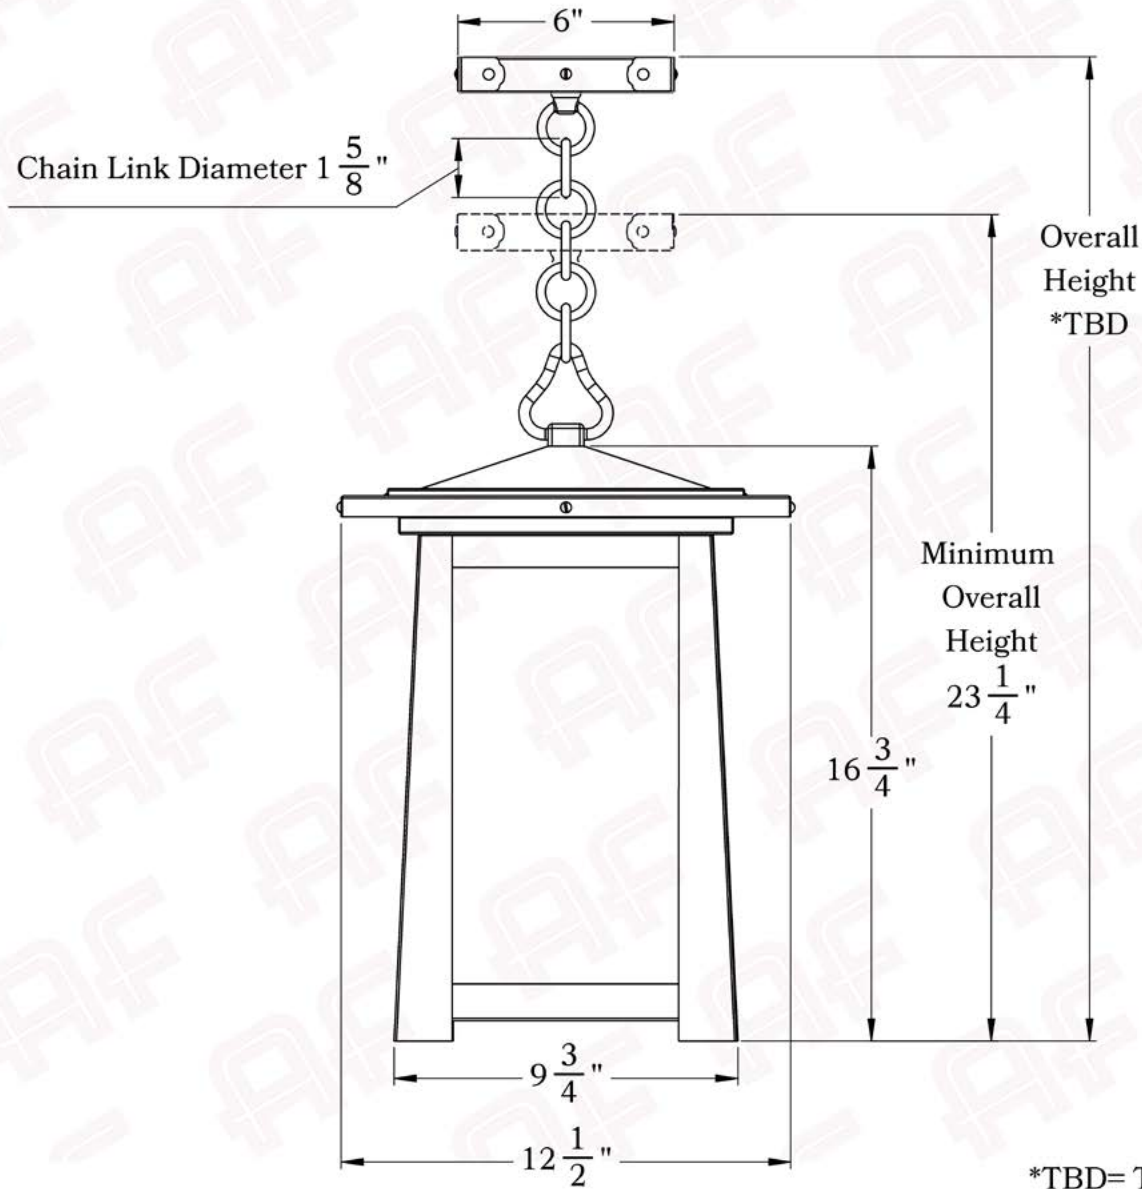

Product No. 445-4

The Waverly Series
Chain Pendant Lantern
Extra Large

AMERICA'S FINEST 
Lighting & Mailbox Co. 

X Large

*TBD= To be determined

Dimensions

Roof Width	12 1/2"
Body Width	9 3/4"
Lantern Height	16 3/4"
Minimum Height	23 1/4"
Canopy	6"

Electrical Specs

UL Rating	Damp
Voltage	120V
Socket Type	Medium Base - E26
Number of Light Bulbs	1
Max Wattage per Bulb	100W
LED Bulb	Supplied
Dimmable	Yes

Additional Information

Manufacturer	America's Finest Lighting
Mounting Location	Interior and Exterior
Material	Brass
Multiple Overlay Options	Yes
Bottom Glass Panels	Included

Overlays Available In This Series

Arch

Gamble

Raymond

Glass Only

Mounting Instructions | Chain Mount With Fire Pan

CAUTION—DISCONNECT POWER

Always shut off power when installing or repairing this (or any other) electrical appliance. Failure to do so may result in severe injury or death. This product must be installed in accordance with applicable installation codes by a person familiar with the construction and operation of the product, and the hazards involved.