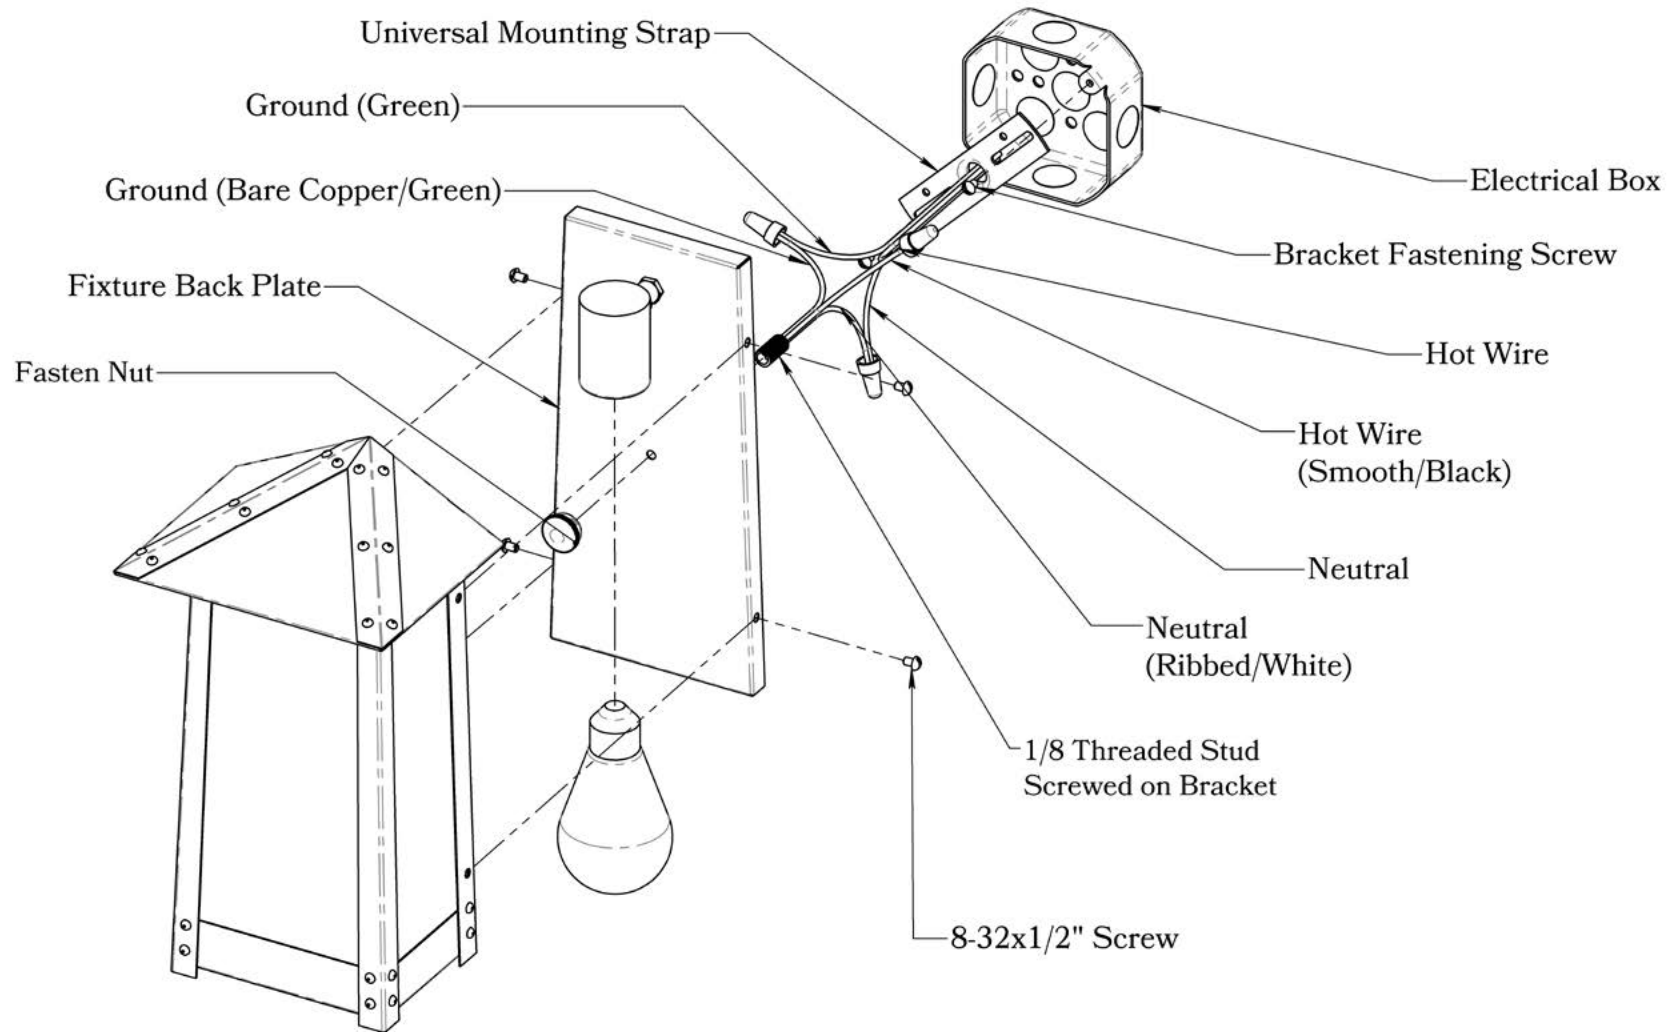

Dimensions

Roof Width	12 1/2"
Body Width	9 1/2"
Height	16 3/4"
Projection	8 3/4"

Electrical Specs

UL Rating	Wet
Voltage	120V
Socket Type	Medium Base - E26
Number of Light Bulbs	1
Max Wattage per Bulb	100W
LED Bulb	Supplied
Dimmable	Yes

Arch

Gamble

Raymond

Glass Only

Mounting Instructions | Flush Wall Mount Version 1

CAUTION—DISCONNECT POWER

Always shut off power when installing or repairing this (or any other) electrical appliance. Failure to do so may result in severe injury or death. This product must be installed in accordance with applicable installation codes by a person familiar with the construction and operation of the product, and the hazards involved.