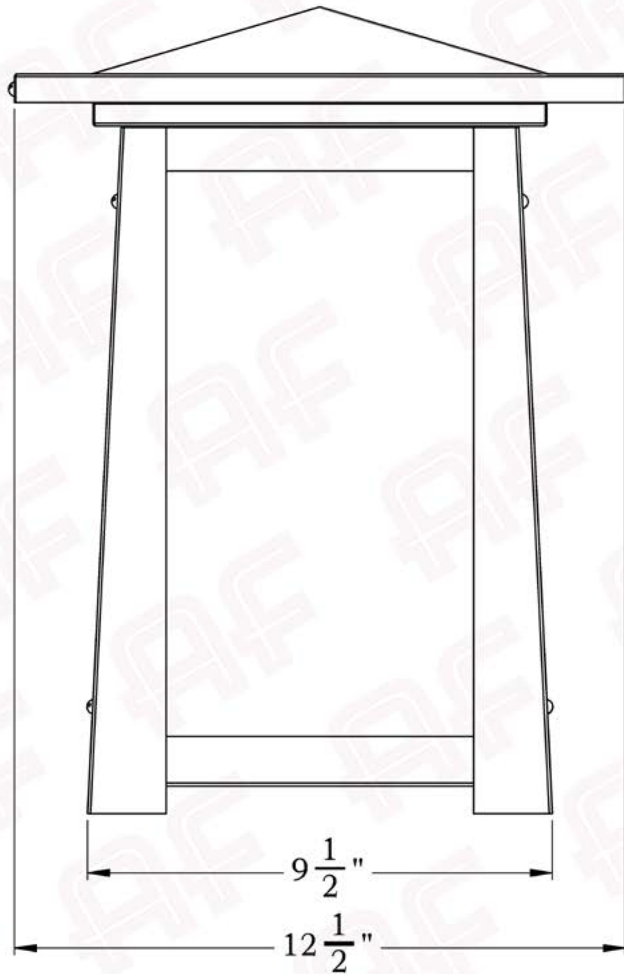

The Waverly Series
Flush Mount Sconce
Extra Large

AMERICA'S FINEST 
Lighting & Mailbox Co. 

X Large

FRONT VIEW

SIDE VIEW

AMERICA'S FINEST
Lighting & Mailbox Co.
 975 N. Enterprise St. Orange, CA 92867

PRODUCT No. | 445-2
 TITLE | Waverly
 UL RATING | Wet

LAMP BASE | Medium Base (E26)
 MAX WATTAGE | 100W
 VOLTAGE | 120V

PROPRIETARY AND CONFIDENTIAL
 The information contained in this drawing is the sole property of America's Finest. Any reproduction in part or as a whole without written permission from America's Finest is prohibited.

Dimensions

Roof Width	12 1/2"
Body Width	9 1/2"
Height	16 3/4"
Projection	8 3/4"

Electrical Specs

UL Rating	Wet
Voltage	120V
Socket Type	Medium Base - E26
Number of Light Bulbs	1
Max Wattage per Bulb	100W
LED Bulb	Supplied
Dimmable	Yes