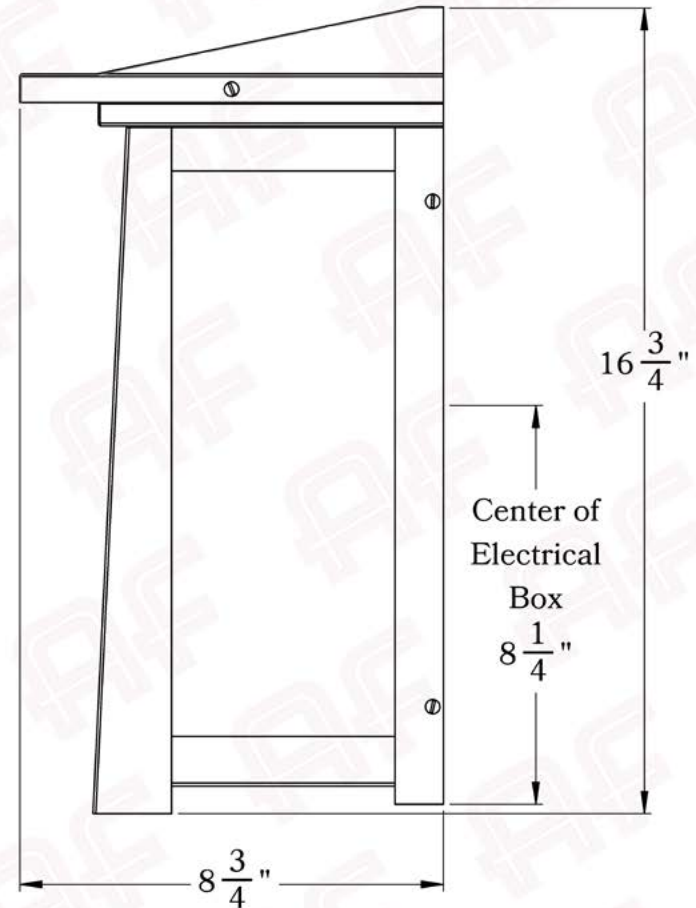

SIDE VIEW

AMERICA'S FINEST
Lighting & Mailbox Co.
975 N. Enterprise St. Orange, CA 92867

PRODUCT No. | 445-2
TITLE | Waverly
UL RATING | Wet

LAMP BASE | Medium Base (E26)
MAX WATTAGE | 100W
VOLTAGE | 120V

PROPRIETARY AND CONFIDENTIAL
The information contained in this drawing is the sole property of America's Finest. Any reproduction in part or as a whole without written permission from America's Finest is prohibited.