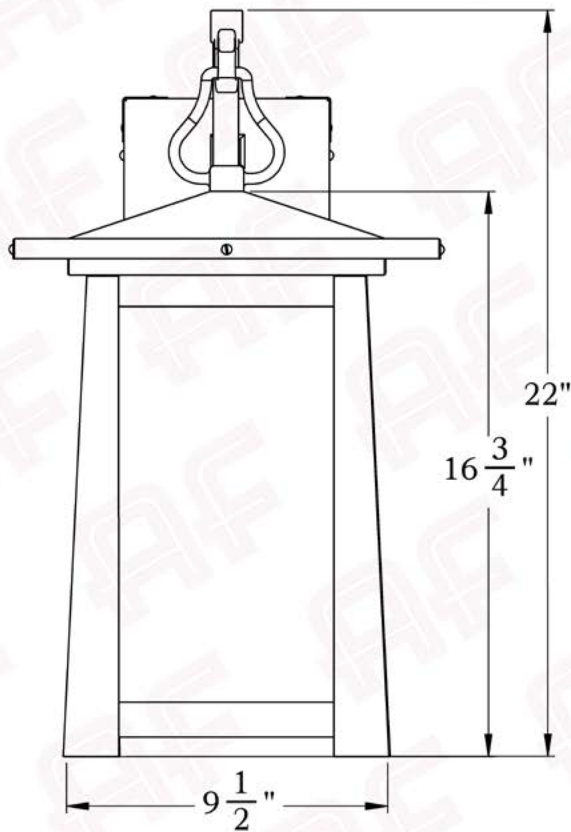

X Large

FRONT VIEW