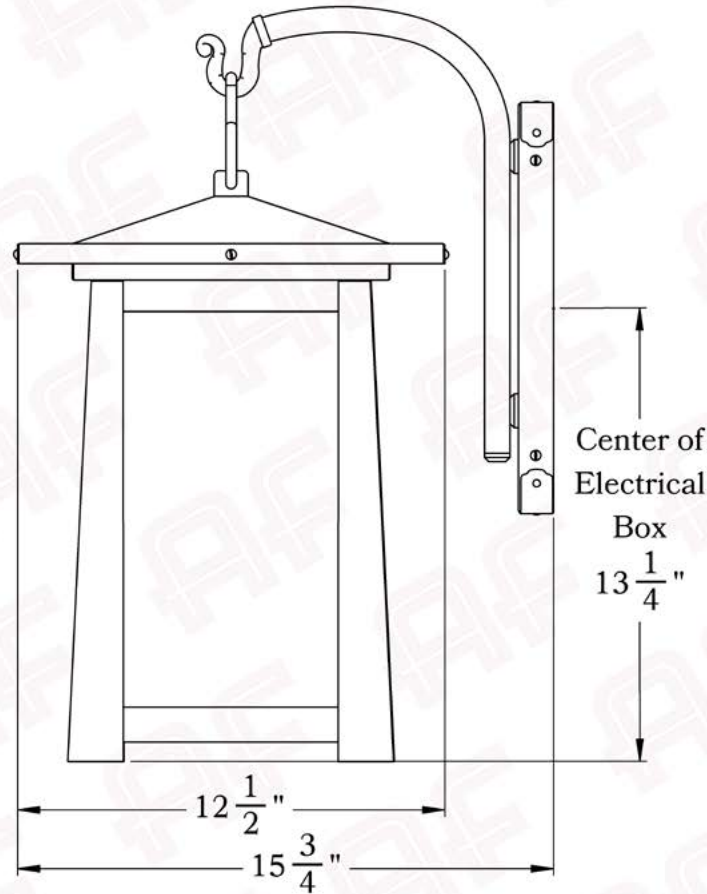

X Large

FRONT VIEW

SIDE VIEW

AMERICA'S FINEST
Lighting & Mailbox Co.
975 N. Enterprise St. Orange, CA 92867

PRODUCT No. | 445-1
TITLE | Waverly
UL RATING | Damp

LAMP BASE | Medium Base (E26)
MAX WATTAGE | 100W
VOLTAGE | 120V

PROPRIETARY AND CONFIDENTIAL
The information contained in this drawing is the sole property of America's Finest. Any reproduction in part or as a whole without written permission from America's Finest is prohibited.