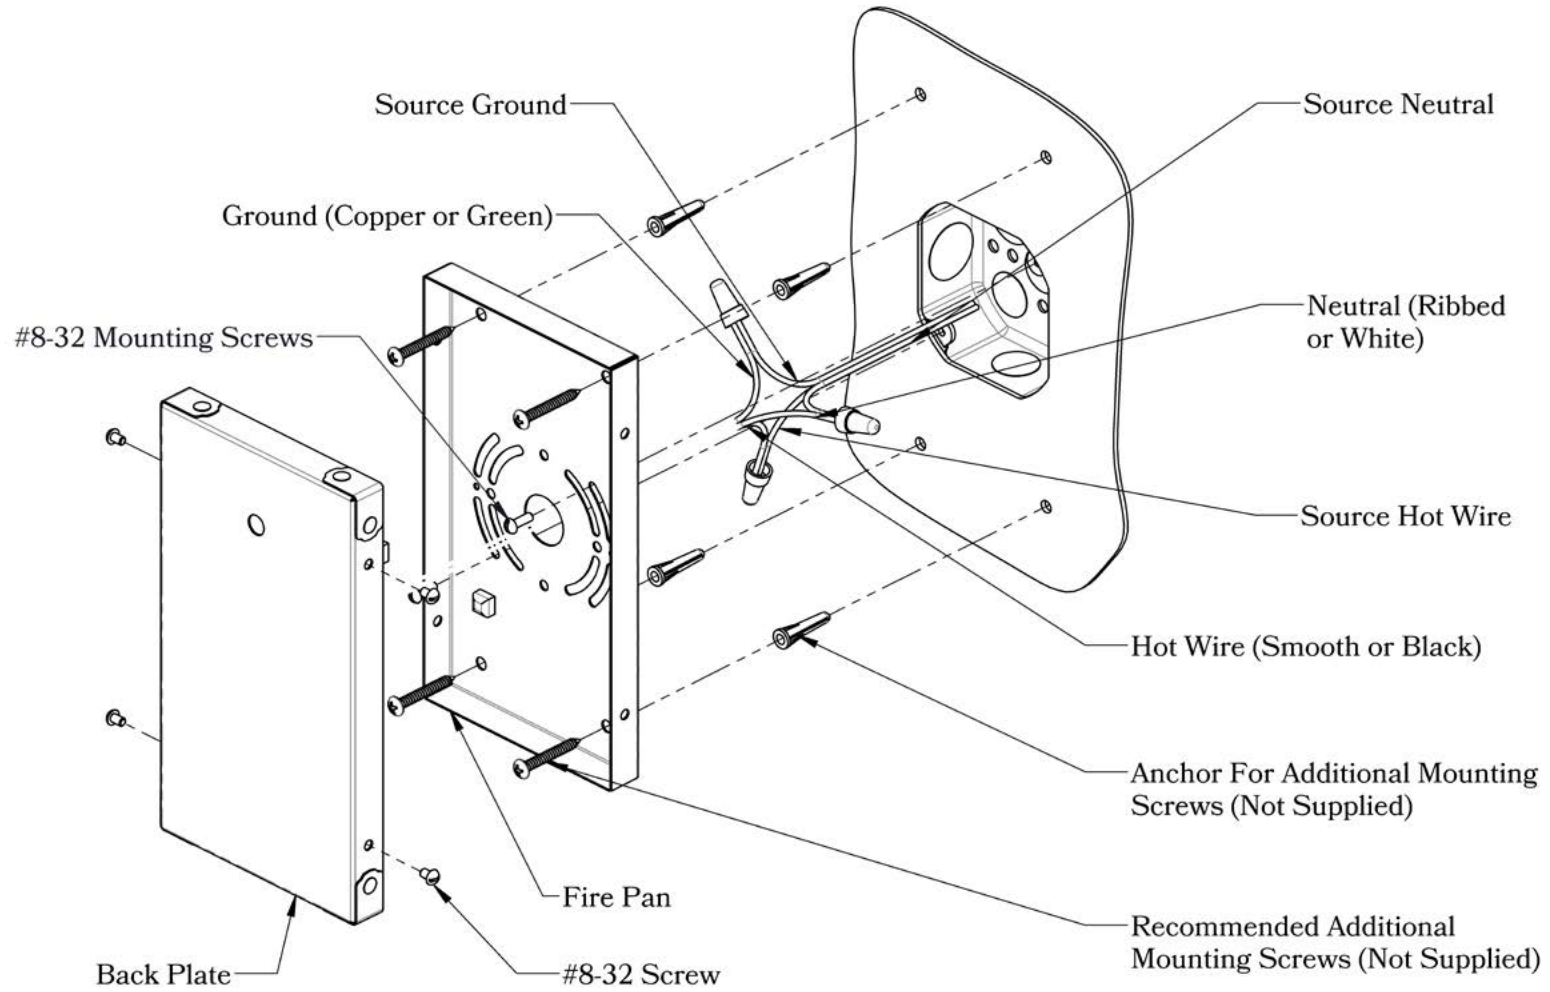

## Overlays Available In This Series

Arch

Gamble

Raymond

Glass Only

**Mounting Instructions** | Wall Mount With Fire Pan

**CAUTION—DISCONNECT POWER**

Always shut off power when installing or repairing this (or any other) electrical appliance. Failure to do so may result in severe injury or death. This product must be installed in accordance with applicable installation codes by a person familiar with the construction and operation of the product, and the hazards involved.