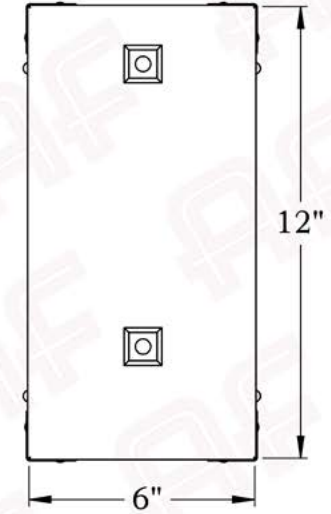

BACKPLATE VIEW

AMERICA'S FINEST
Lighting & Mailbox Co.
975 N. Enterprise St. Orange, CA 92867

PRODUCT No. | 445-1
TITLE | Waverly
UL RATING | Damp

LAMP BASE | Medium Base (E26)
MAX WATTAGE | 100W
VOLTAGE | 120V

PROPRIETARY AND CONFIDENTIAL
The information contained in this drawing is the sole property of America's Finest. Any reproduction in part or as a whole without written permission from America's Finest is prohibited.