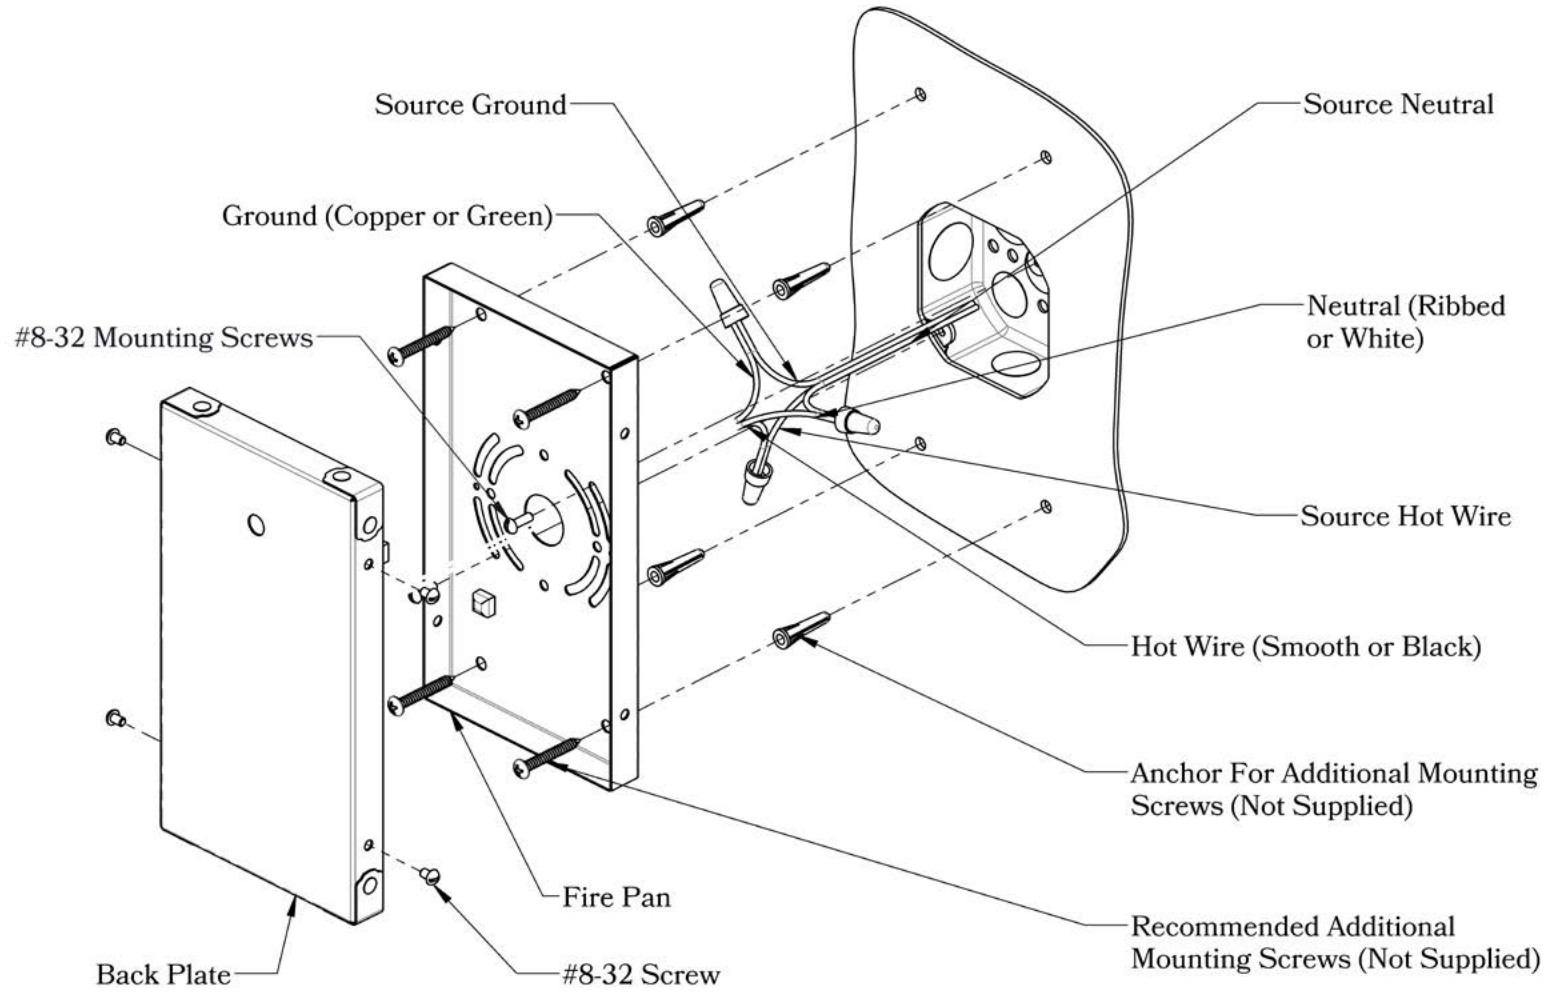

## Dimensions

Roof Width	10"
Body Width	7 3/4"
Lantern Height	13 1/2"
Height	16"
Projection	13 3/4"
Mounting Plate	5" x 9"

## Overlays Available In This Series

Arch

Gamble

Raymond

Glass Only

**Mounting Instructions** | Wall Mount With Fire Pan

**CAUTION—DISCONNECT POWER**

Always shut off power when installing or repairing this (or any other) electrical appliance. Failure to do so may result in severe injury or death. This product must be installed in accordance with applicable installation codes by a person familiar with the construction and operation of the product, and the hazards involved.