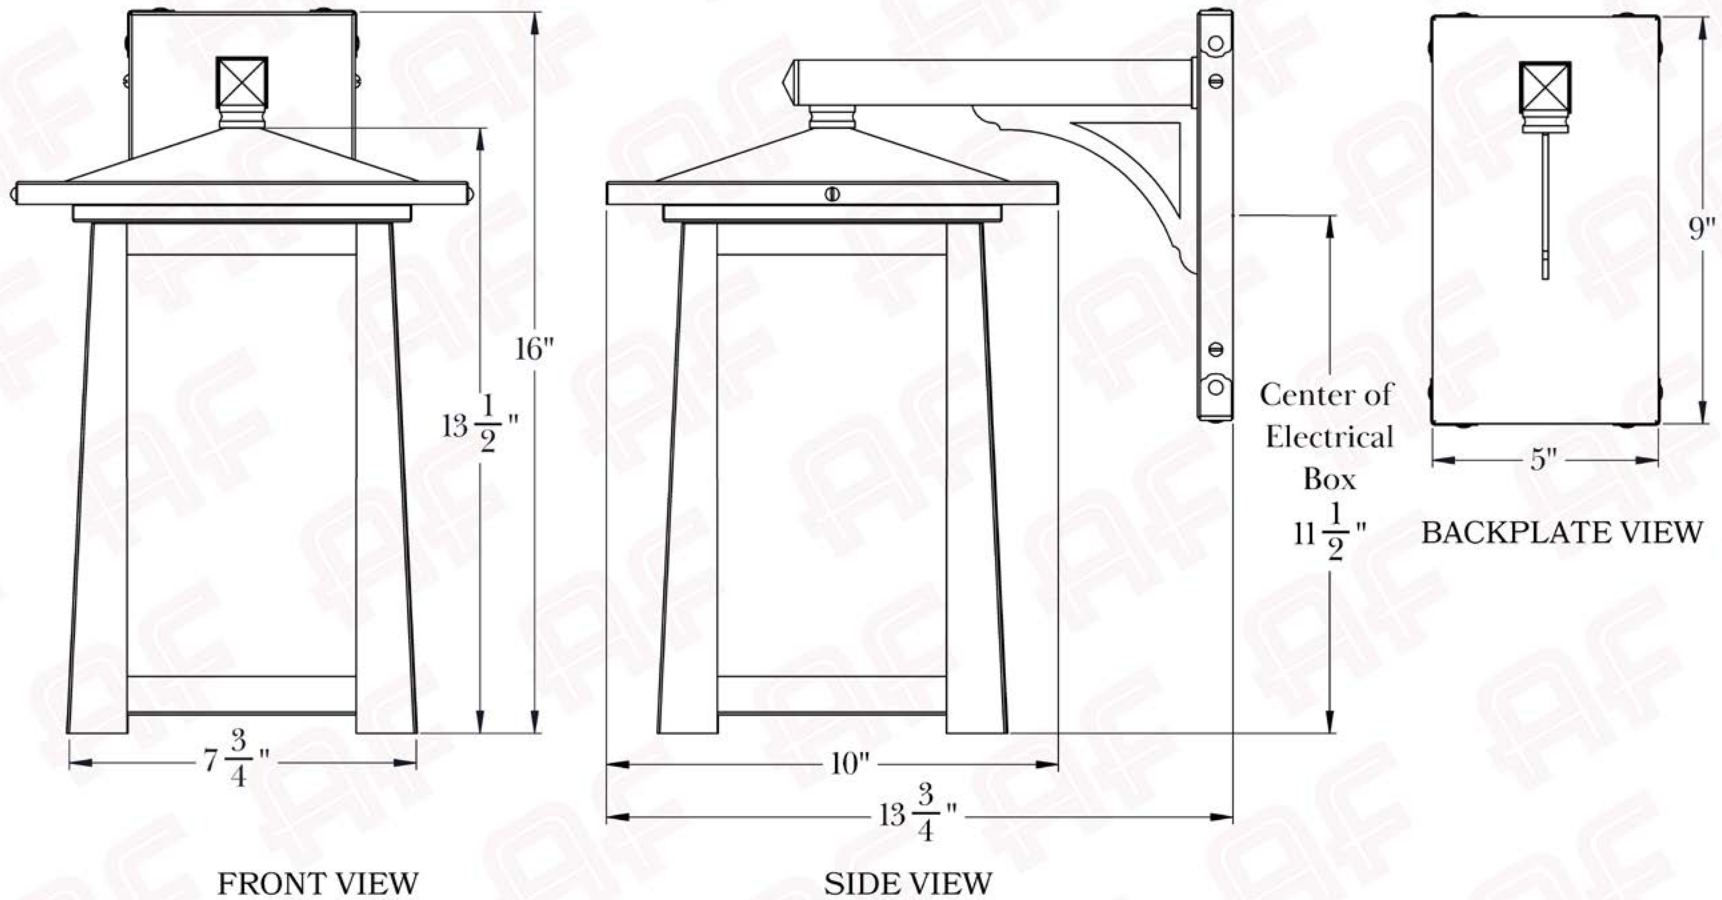

## Dimensions

Roof Width	10"
Body Width	7 3/4"
Lantern Height	13 1/2"
Height	16"
Projection	13 3/4"
Mounting Plate	5" x 9"