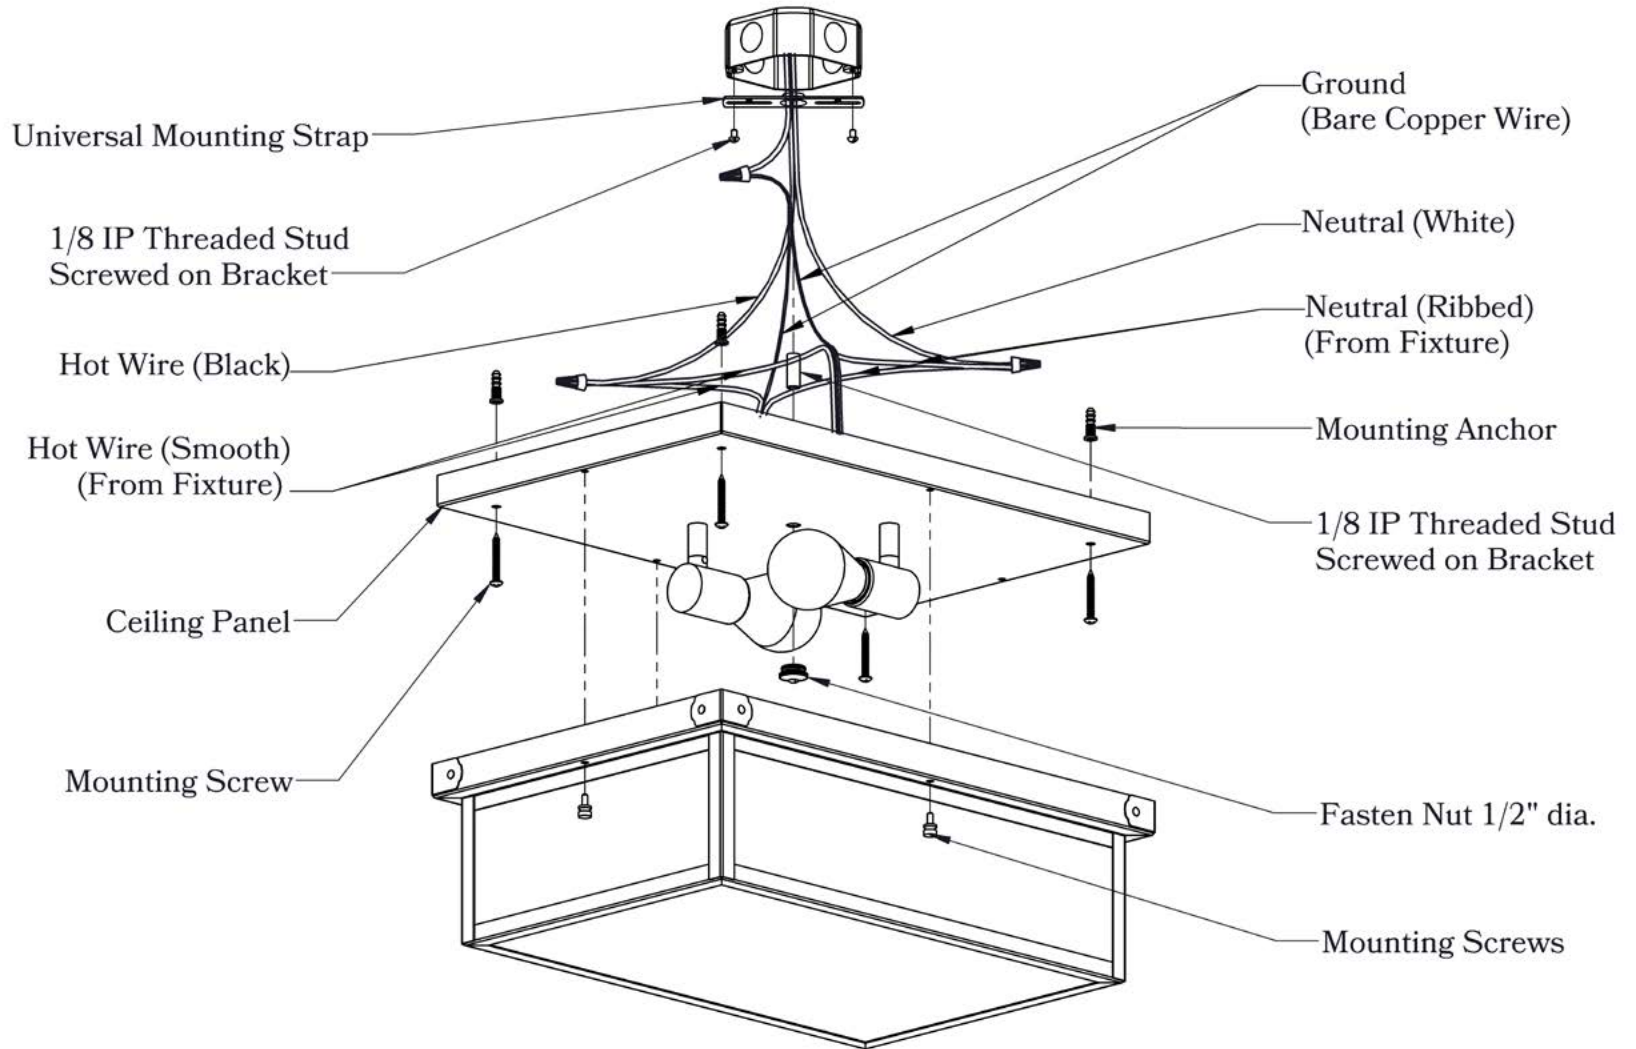

Dimensions

Height	5 1/2"
Width	12"
Body Width	11"
Mounting Plate	12"

Electrical Specs

UL Rating	Damp
Voltage	120V
Socket Type	Medium Base - E26
Number of Light Bulbs	2
Max Wattage per Bulb	60W
LED Bulb	Supplied
Dimmable	Yes

Arch

Gamble

Raymond

Glass Only

Mounting Instructions | Standard Ceiling Mount Version 2

CAUTION—DISCONNECT POWER

Always shut off power when installing or repairing this (or any other) electrical appliance. Failure to do so may result in severe injury or death. This product must be installed in accordance with applicable installation codes by a person familiar with the construction and operation of the product, and the hazards involved.