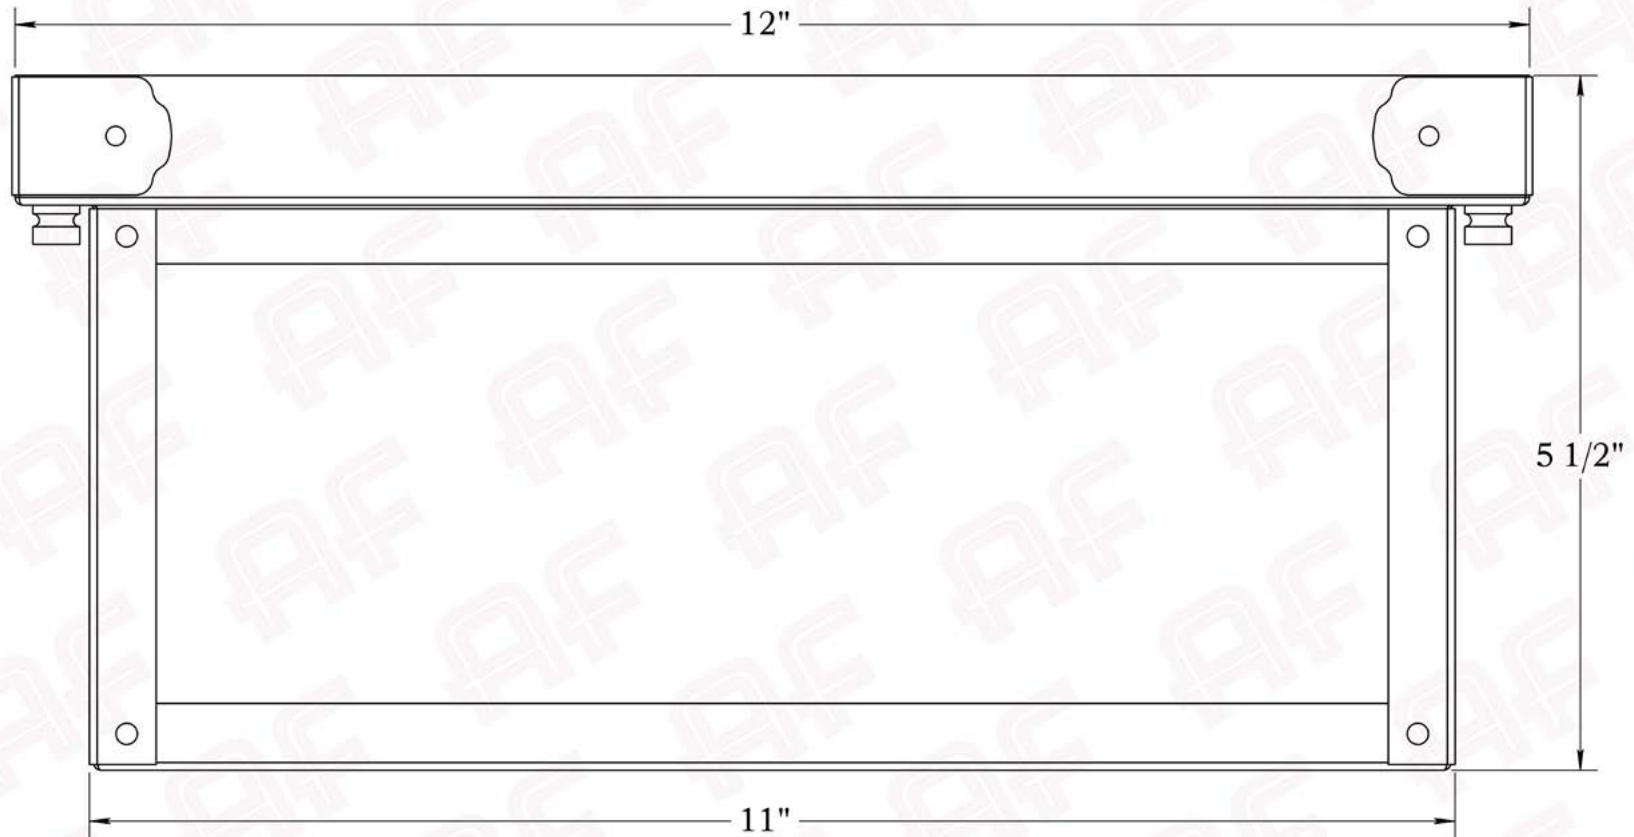

The Waverly Series
Ceiling Light
Large

AMERICA'S FINEST 
Lighting & Mailbox Co. 

Large

AMERICA'S FINEST
Lighting & Mailbox Co.
975 N. Enterprise St. Orange, CA 92867

PRODUCT No. | 444-5
TITLE | Waverly
UL RATING | Damp

LAMP BASE | Medium Base (E26)
MAX WATTAGE | 2-60W
VOLTAGE | 120V

PROPRIETARY AND CONFIDENTIAL
The information contained in this drawing is the sole property of America's Finest. Any reproduction in part or as a whole without written permission from America's Finest is prohibited.

Dimensions

Height	5 1/2"
Width	12"
Body Width	11"
Mounting Plate	12"

Electrical Specs

UL Rating	Damp
Voltage	120V
Socket Type	Medium Base - E26
Number of Light Bulbs	2
Max Wattage per Bulb	60W
LED Bulb	Supplied
Dimmable	Yes