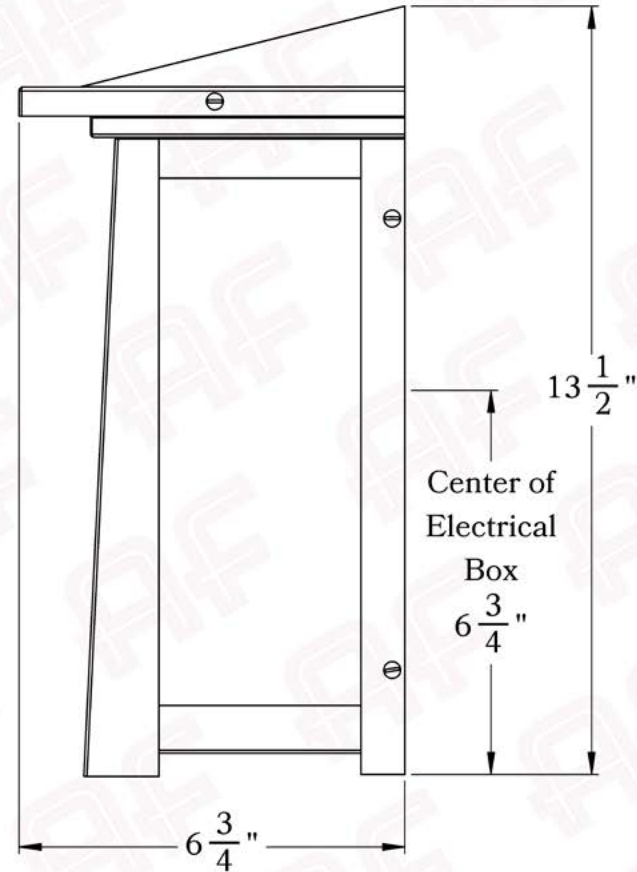

SIDE VIEW

AMERICA'S FINEST
Lighting & Mailbox Co.
975 N. Enterprise St. Orange, CA 92867

PRODUCT No. | 444-2
TITLE | Waverly
UL RATING | Wet

LAMP BASE | Medium Base (E26)
MAX WATTAGE | 100W
VOLTAGE | 120V

PROPRIETARY AND CONFIDENTIAL
The information contained in this drawing is the sole property of America's Finest. Any reproduction in part or as a whole without written permission from America's Finest is prohibited.