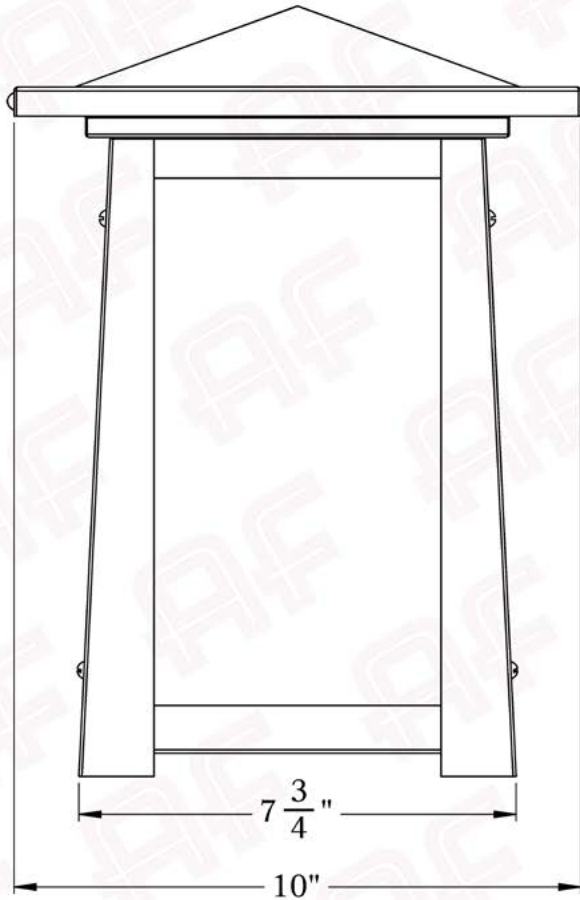

The Waverly Series
Flush Mount Sconce
Large

AMERICA'S FINEST 
Lighting & Mailbox Co. 

Large

FRONT VIEW

SIDE VIEW

AMERICA'S FINEST
Lighting & Mailbox Co.
 975 N. Enterprise St. Orange, CA 92867

PRODUCT No. | 444-2
 TITLE | Waverly
 UL RATING | Wet

LAMP BASE | Medium Base (E26)
 MAX WATTAGE | 100W
 VOLTAGE | 120V

PROPRIETARY AND CONFIDENTIAL
 The information contained in this drawing is the sole property of America's Finest. Any reproduction in part or as a whole without written permission from America's Finest is prohibited.

Dimensions

Roof Width	10"
Body Width	7 3/4"
Height	13 1/2"
Projection	6 3/4"

Electrical Specs

UL Rating	Wet
Voltage	120V
Socket Type	Medium Base - E26
Number of Light Bulbs	1
Max Wattage per Bulb	100W
LED Bulb	Supplied
Dimmable	Yes