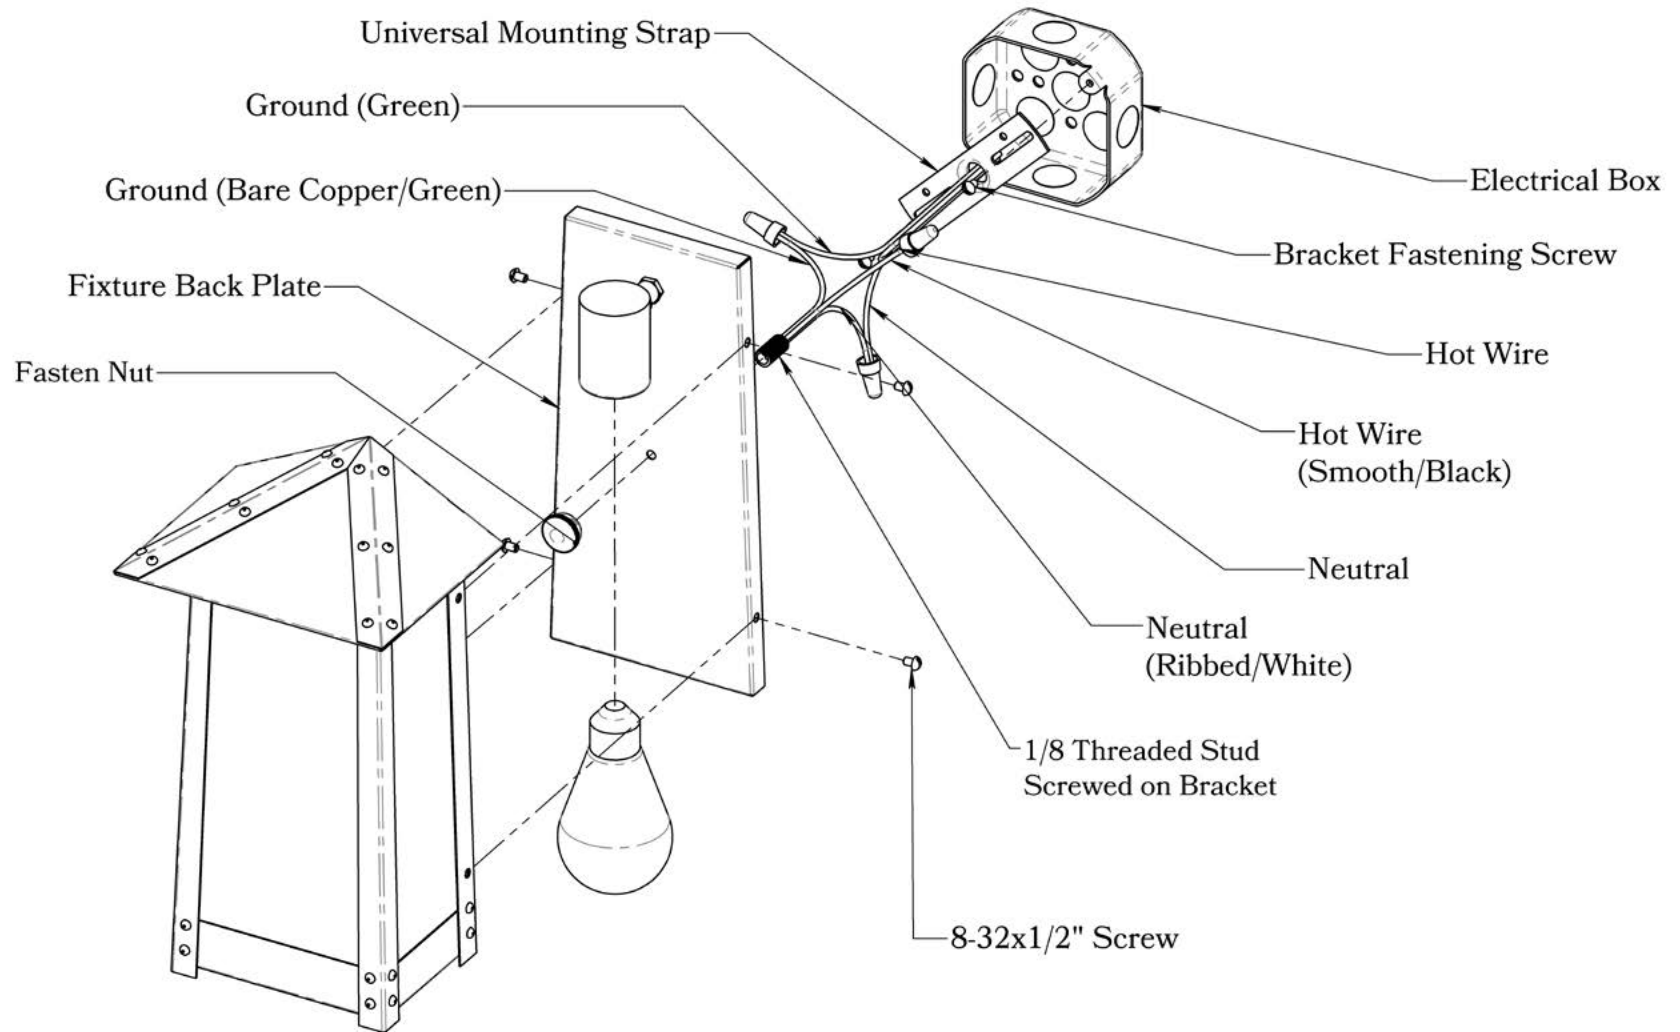

Dimensions

Roof Width	10"
Body Width	7 3/4"
Height	13 1/2"
Projection	6 3/4"

Electrical Specs

UL Rating	Wet
Voltage	120V
Socket Type	Medium Base - E26
Number of Light Bulbs	1
Max Wattage per Bulb	100W
LED Bulb	Supplied
Dimmable	Yes

Arch

Gamble

Raymond

Glass Only

Mounting Instructions | Flush Wall Mount Version 1

CAUTION—DISCONNECT POWER

Always shut off power when installing or repairing this (or any other) electrical appliance. Failure to do so may result in severe injury or death. This product must be installed in accordance with applicable installation codes by a person familiar with the construction and operation of the product, and the hazards involved.