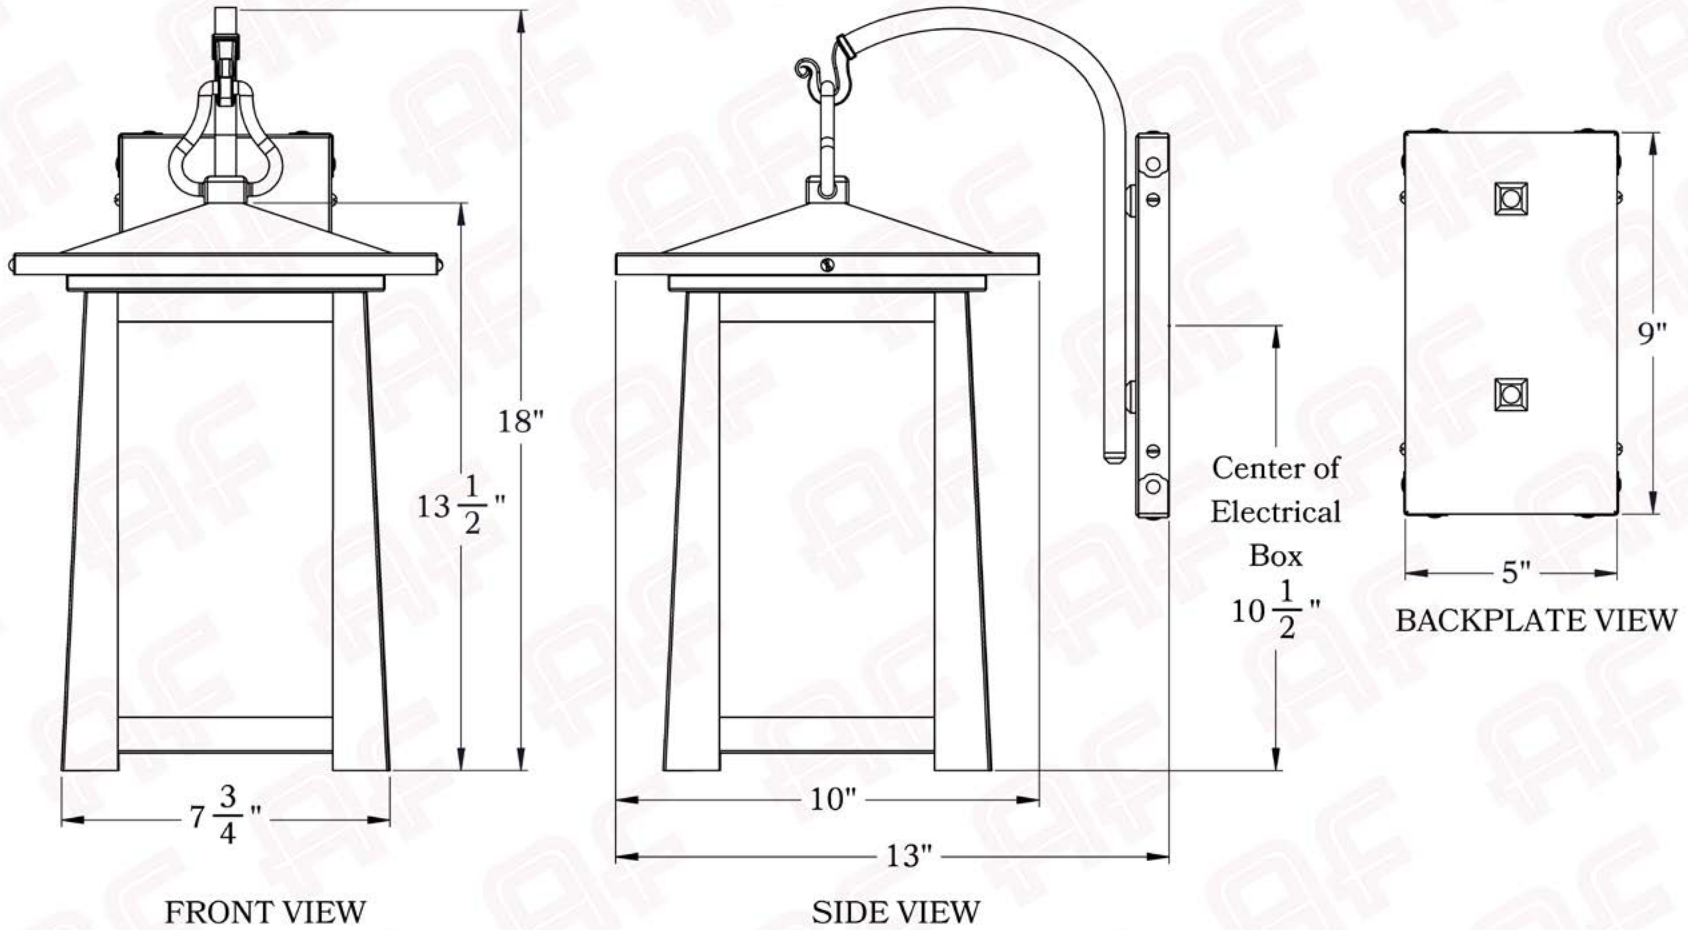

Product No. 444-1

The Waverly Series
Hook Arm Sconce
Large

AMERICA'S FINEST 
Lighting & Mailbox Co. 

Large

Dimensions

Roof Width	10"
Body Width	7 3/4"
Lantern Height	13 1/2"
Height	18"
Projection	13"
Mounting Plate	5" x 9"

Electrical Specs

UL Rating	Damp
Voltage	120V
Socket Type	Medium Base - E26
Number of Light Bulbs	1
Max Wattage per Bulb	100W
LED Bulb	Supplied
Dimmable	Yes

Additional Information

Manufacturer	America's Finest Lighting
Mounting Location	Interior and Exterior
Material	Brass
Multiple Overlay Options	Yes
Bottom Glass Panels	Included

Overlays Available In This Series

Arch

Gamble

Raymond

Glass Only

Mounting Instructions | Wall Mount With Fire Pan

CAUTION—DISCONNECT POWER

Always shut off power when installing or repairing this (or any other) electrical appliance. Failure to do so may result in severe injury or death. This product must be installed in accordance with applicable installation codes by a person familiar with the construction and operation of the product, and the hazards involved.