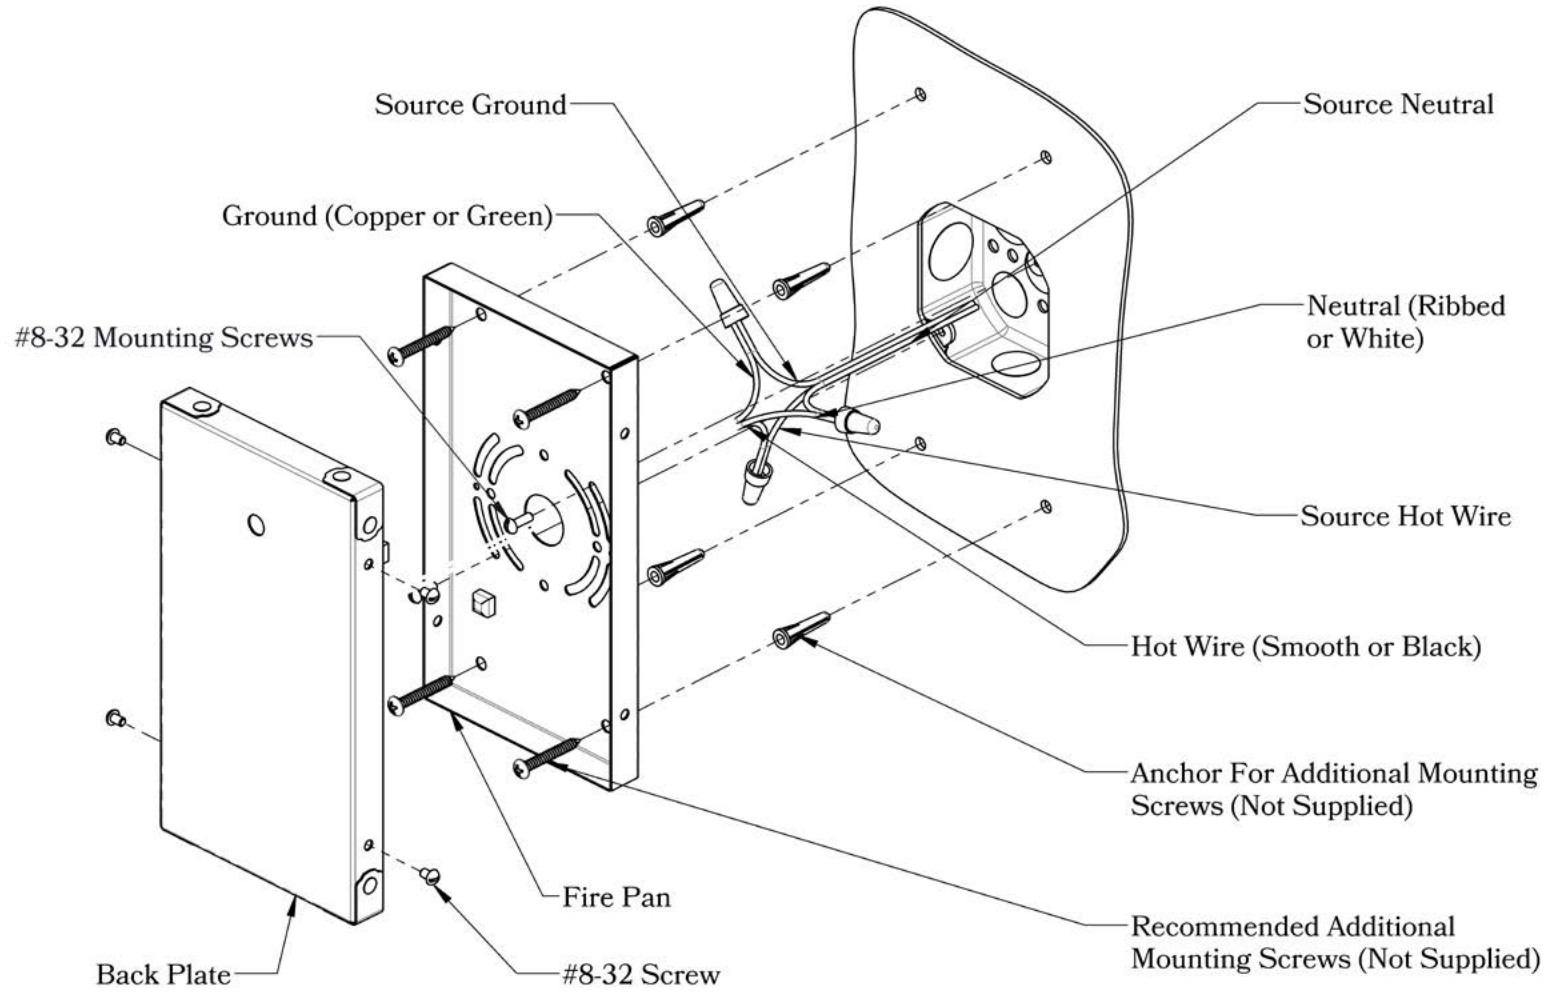

Electrical Specs

UL Rating	Damp
Voltage	120V
Socket Type	Medium Base - E26
Number of Light Bulbs	1
Max Wattage per Bulb	100W
LED Bulb	Supplied
Dimmable	Yes

Additional Information

Manufacturer	America's Finest Lighting
Mounting Location	Interior and Exterior
Material	Brass
Multiple Overlay Options	Yes
Bottom Glass Panels	Included

Overlays Available In This Series

Arch

Gamble

Raymond

Glass Only

Mounting Instructions | Wall Mount With Fire Pan

CAUTION—DISCONNECT POWER

Always shut off power when installing or repairing this (or any other) electrical appliance. Failure to do so may result in severe injury or death. This product must be installed in accordance with applicable installation codes by a person familiar with the construction and operation of the product, and the hazards involved.