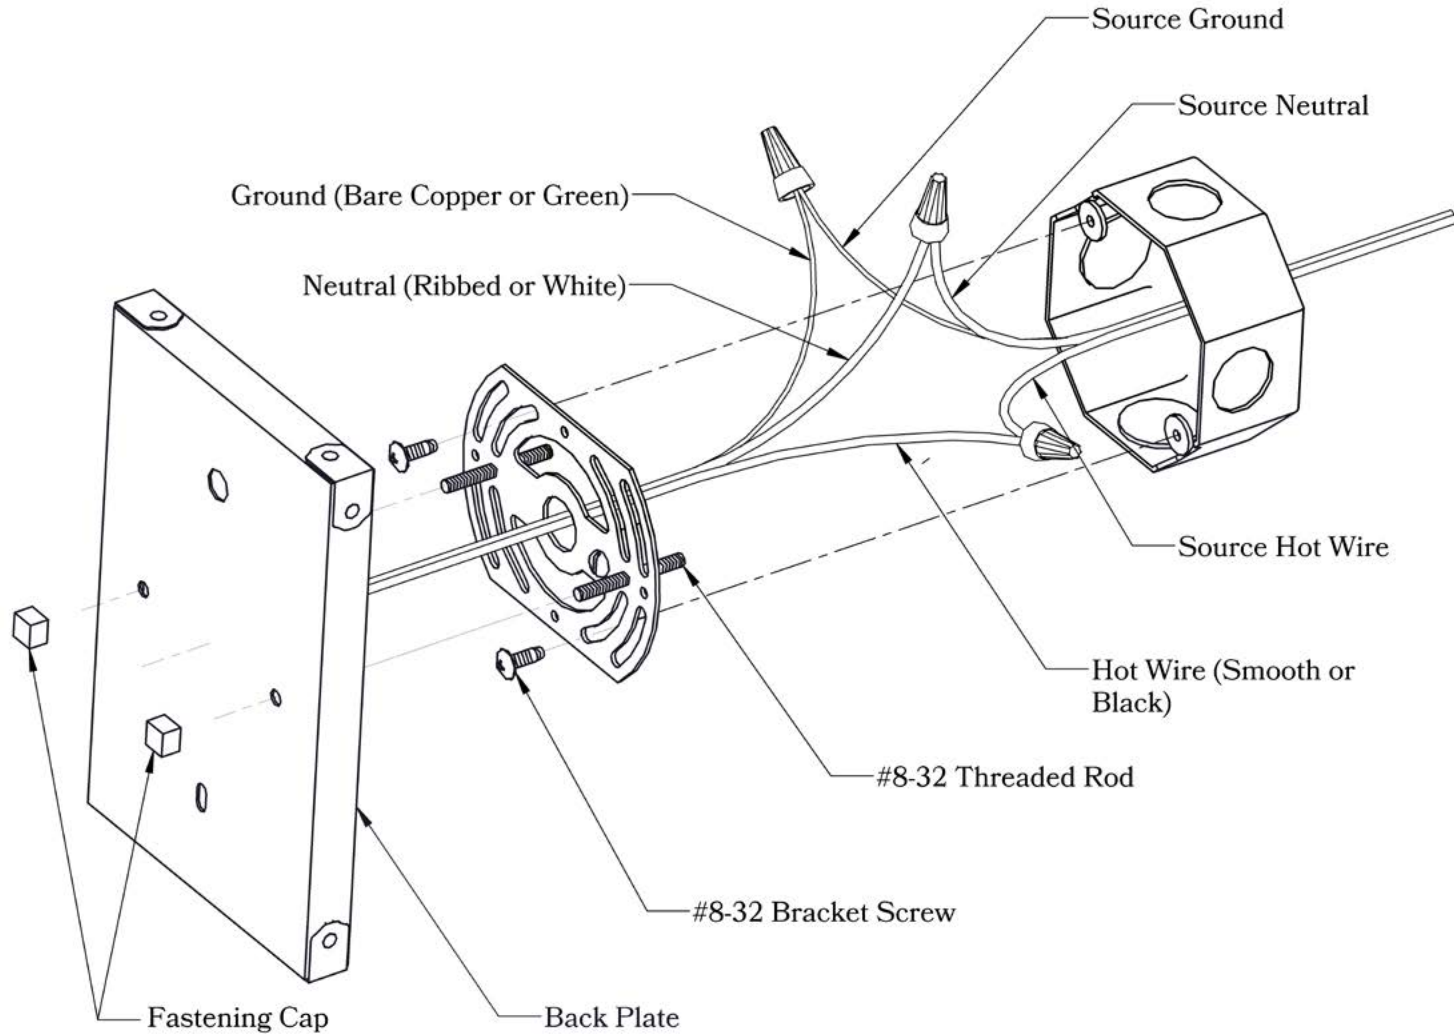

Electrical Specs

UL Rating	Wet
Voltage	120V
Socket Type	Medium Base - E26
Number of Light Bulbs	1
Max Wattage per Bulb	100W
LED Bulb	Supplied
Dimmable	Yes

Additional Information

Manufacturer	America's Finest Lighting
Mounting Location	Interior and Exterior
Material	Brass
Multiple Overlay Options	Yes
Bottom Glass Panels	Included

Overlays Available In This Series

Arch

Gamble

Raymond

Glass Only

Mounting Instructions | Wall Mount With Caps**CAUTION—DISCONNECT POWER**

Always shut off power when installing or repairing this (or any other) electrical appliance. Failure to do so may result in severe injury or death. This product must be installed in accordance with applicable installation codes by a person familiar with the construction and operation of the product, and the hazards involved.