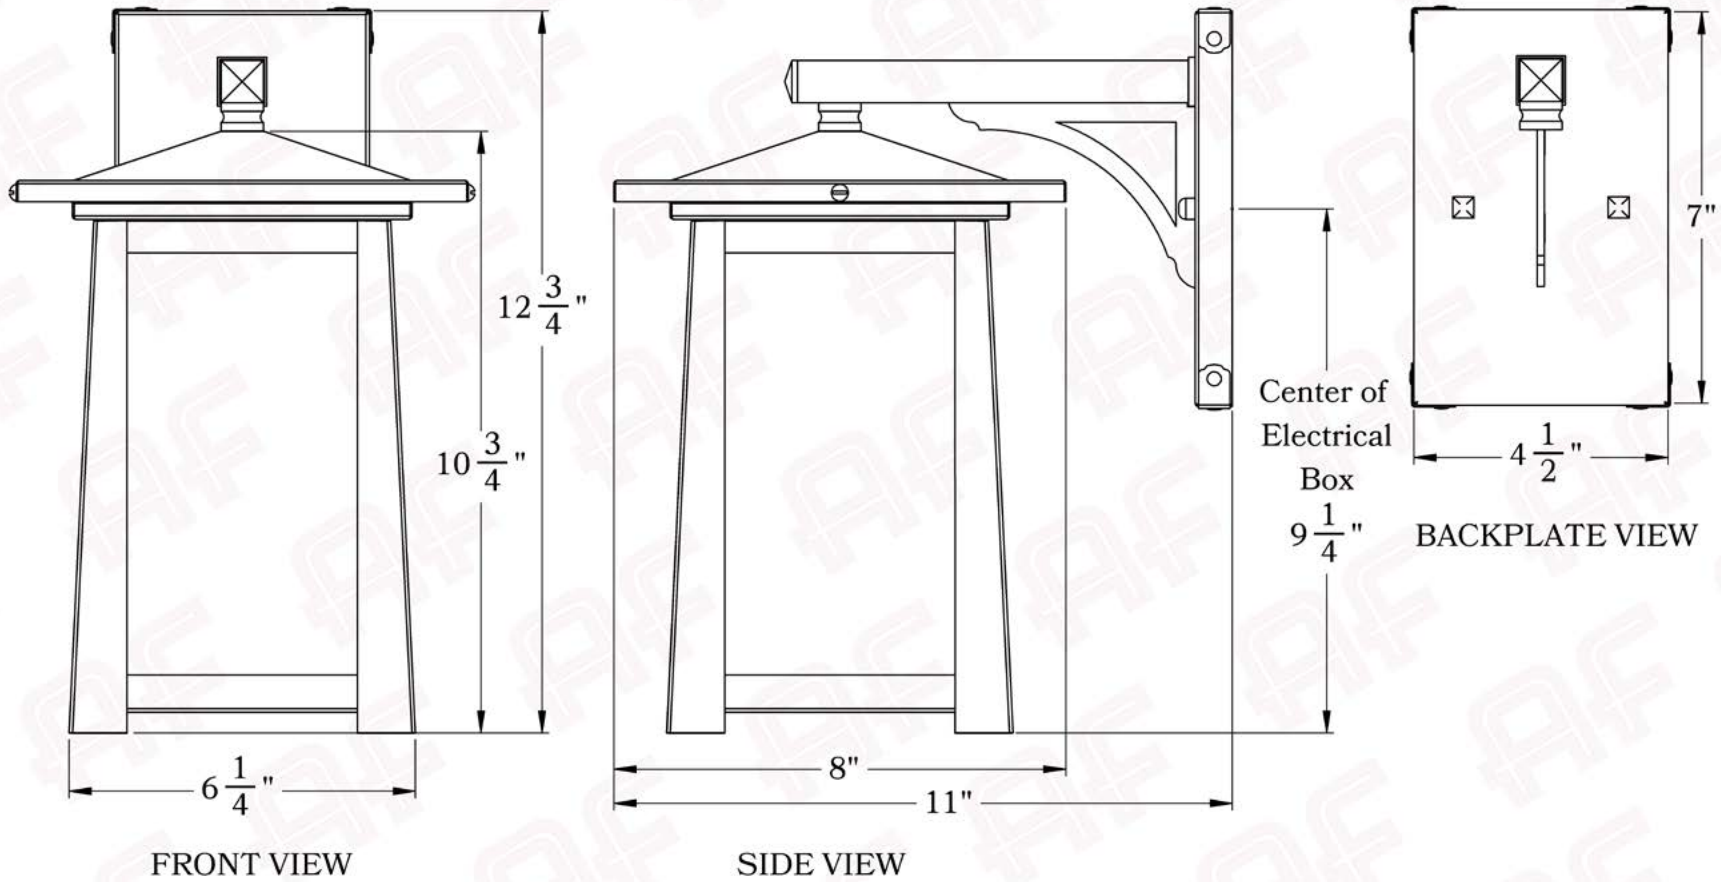

Product No. 443-8

The Waverly Series
Straight Arm Sconce
Medium

AMERICA'S FINEST 
 *Lighting & Mailbox Co.* 

Medium

Dimensions

Roof Width	8"
Body Width	6 1/4"
Lantern Height	10 3/4"
Height	12 3/4"
Projection	11"
Mounting Plate	4 1/2" x 7"

Electrical Specs

UL Rating	Wet
Voltage	120V
Socket Type	Medium Base - E26
Number of Light Bulbs	1
Max Wattage per Bulb	100W
LED Bulb	Supplied
Dimmable	Yes

Additional Information

Manufacturer	America's Finest Lighting
Mounting Location	Interior and Exterior
Material	Brass
Multiple Overlay Options	Yes
Bottom Glass Panels	Included

Overlays Available In This Series

Arch

Gamble

Raymond

Glass Only

Mounting Instructions | Wall Mount With Caps**CAUTION—DISCONNECT POWER**

Always shut off power when installing or repairing this (or any other) electrical appliance. Failure to do so may result in severe injury or death. This product must be installed in accordance with applicable installation codes by a person familiar with the construction and operation of the product, and the hazards involved.