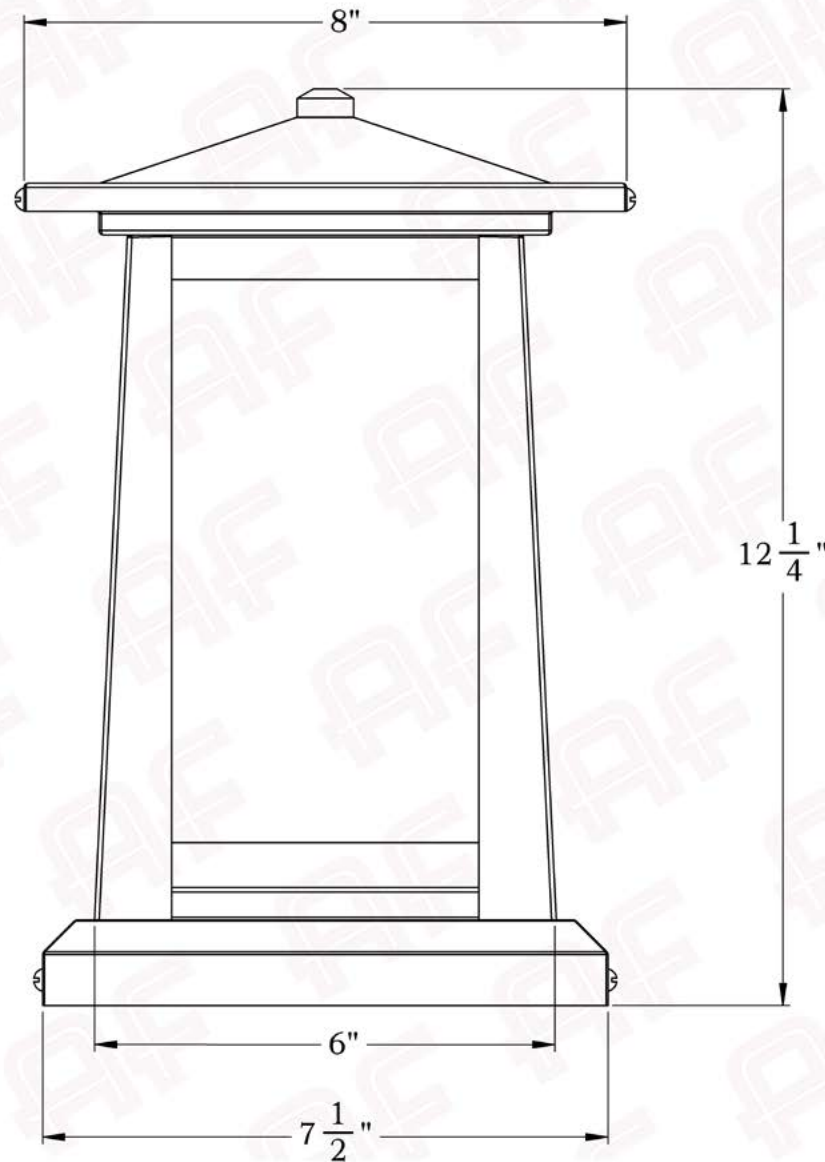

The Waverly Series
Column Mounted Lantern
Medium

AMERICA'S FINEST 
Lighting & Mailbox Co. 

Medium

AMERICA'S FINEST
Lighting & Mailbox Co.
975 N. Enterprise St. Orange, CA 92867

PRODUCT No. | 443-6
TITLE | Waverly
UL RATING | Wet

LAMP BASE | Medium Base (E26)
MAX WATTAGE | 100W
VOLTAGE | 12V or 120V

PROPRIETARY AND CONFIDENTIAL
The information contained in this drawing is the sole property of America's Finest. Any reproduction in part or as a whole without written permission from America's Finest is prohibited.

Dimensions

Roof Width	8"
Body Width	6"
Height	12 1/4"
Mounting Plate	7 1/2"

Electrical Specs

UL Rating	Wet
Voltage	12V or 120V
Socket Type	Medium Base - E26
Number of Light Bulbs	1
Max Wattage per Bulb	100W
LED Bulb	Supplied