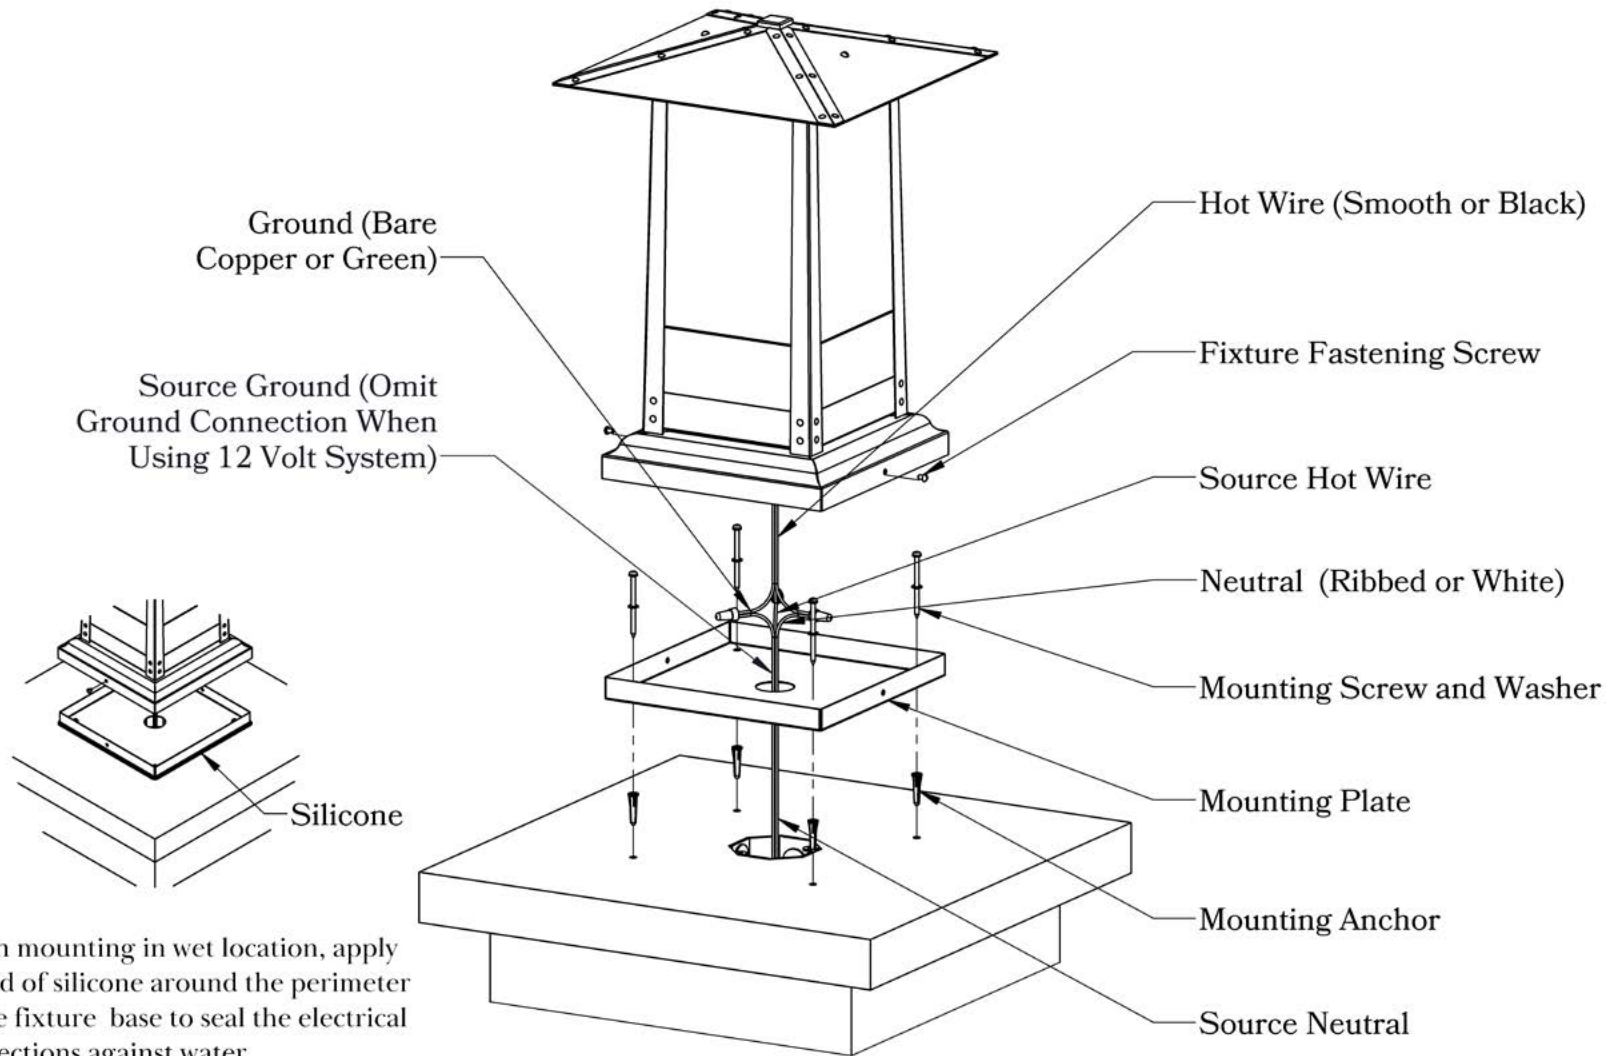

Dimensions

Roof Width	8"
Body Width	6"
Height	12 1/4"
Mounting Plate	7 1/2"

Electrical Specs

UL Rating	Wet
Voltage	12V or 120V
Socket Type	Medium Base - E26
Number of Light Bulbs	1
Max Wattage per Bulb	100W
LED Bulb	Supplied

Additional Information

Manufacturer	America's Finest Lighting
Mounting Location	Exterior Only
Material	Brass
Multiple Overlay Options	Yes

Overlays Available In This Series

Arch

Gamble

Raymond

Glass Only

Mounting Instructions | Column Light Version Two

When mounting in wet location, apply a bead of silicone around the perimeter of the fixture base to seal the electrical connections against water.

CAUTION—DISCONNECT POWER

Always shut off power when installing or repairing this (or any other) electrical appliance. Failure to do so may result in severe injury or death. This product must be installed in accordance with applicable installation codes by a person familiar with the construction of the product, its operation, and the hazards involved.