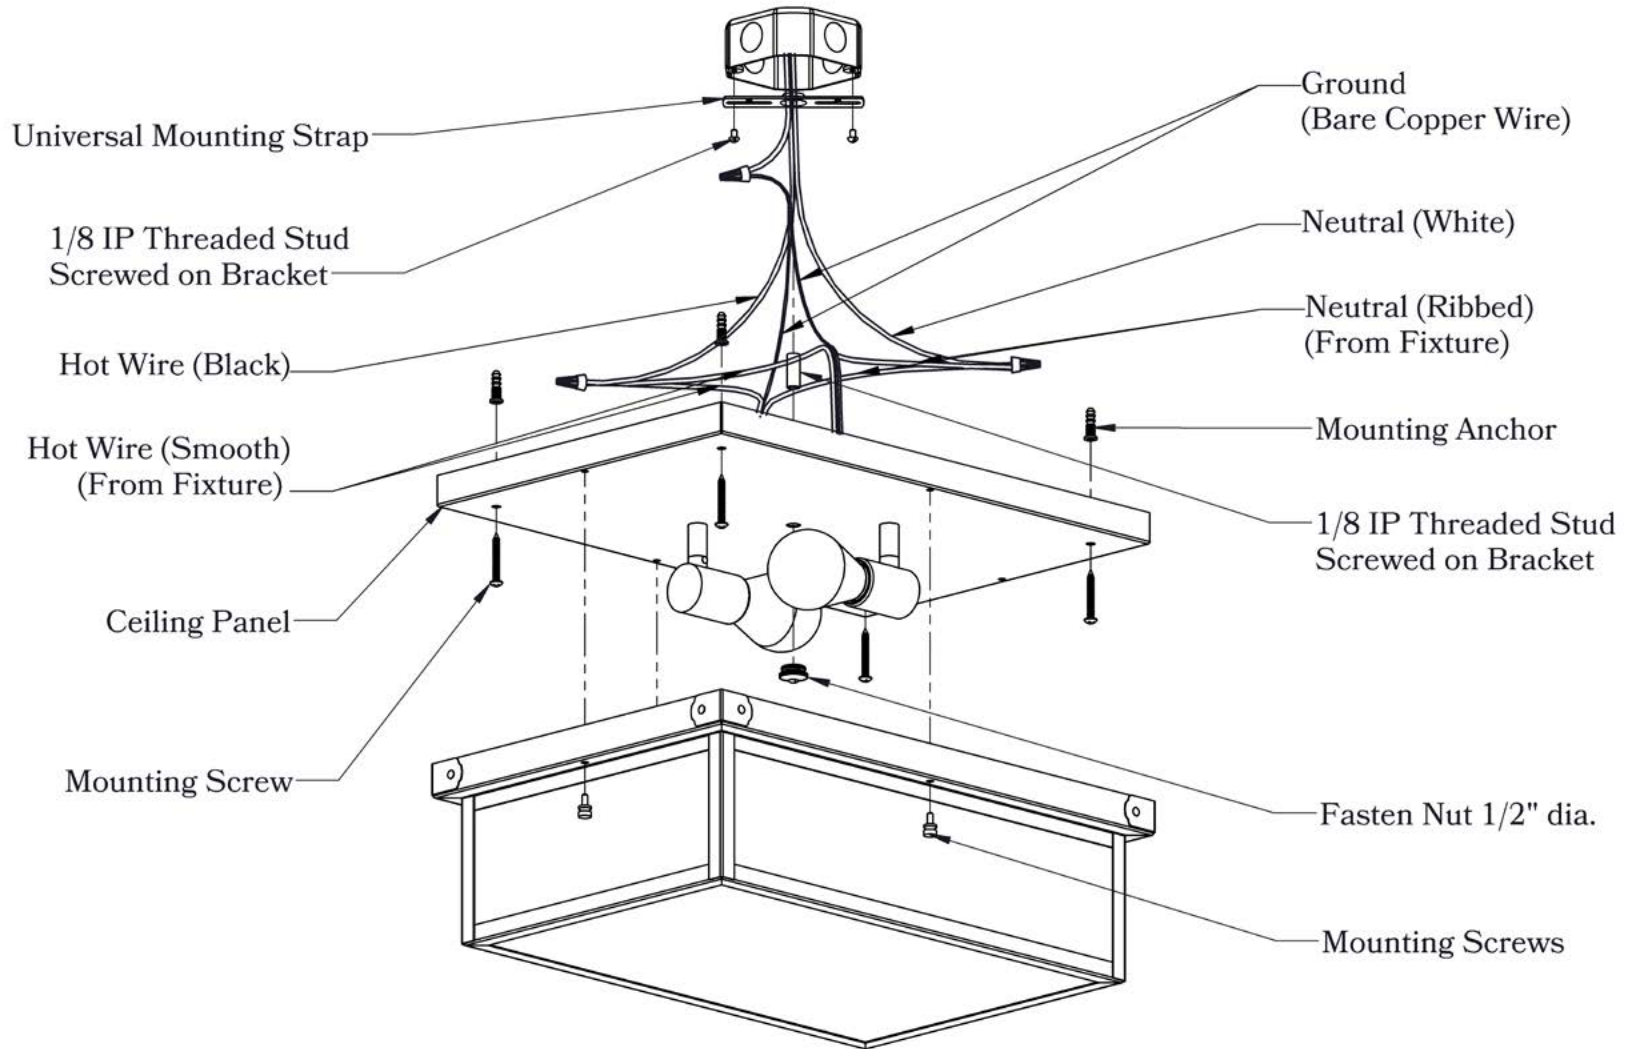

## Dimensions

Height	4 3/4"
Width	9"
Body Width	8"
Mounting Plate	9"

## Overlays Available In This Series

Arch

Gamble

Raymond

Glass Only

**Mounting Instructions** | Standard Ceiling Mount Version 2

**CAUTION—DISCONNECT POWER**

Always shut off power when installing or repairing this (or any other) electrical appliance. Failure to do so may result in severe injury or death. This product must be installed in accordance with applicable installation codes by a person familiar with the construction and operation of the product, and the hazards involved.