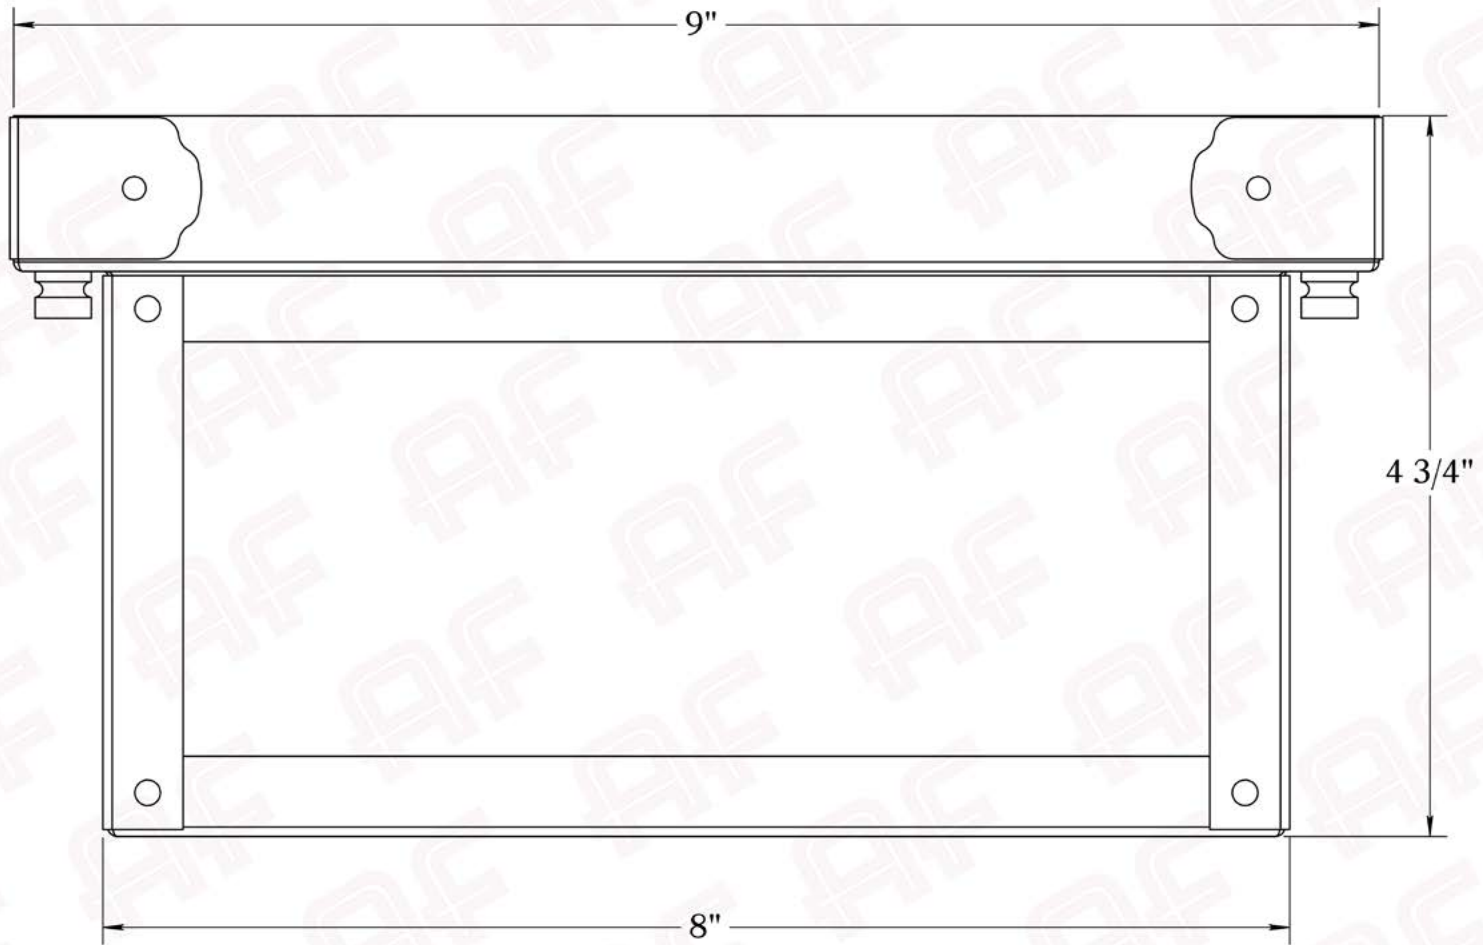

## Dimensions

Height	4 3/4"
Width	9"
Body Width	8"
Mounting Plate	9"