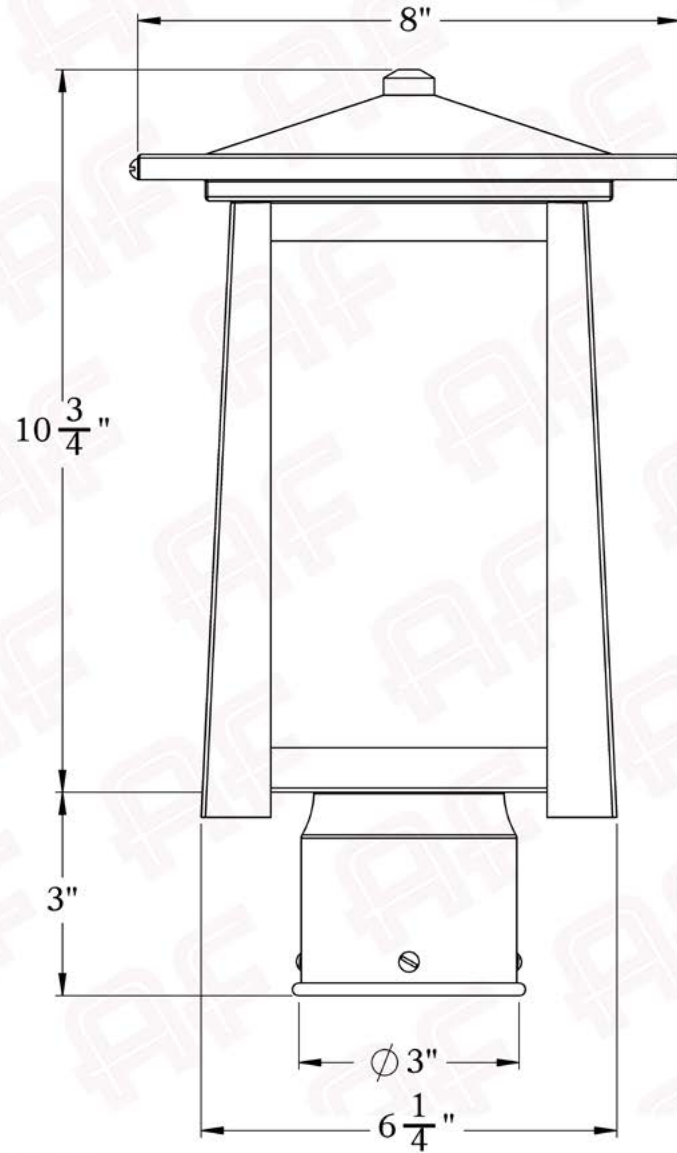

The Waverly Series
Post Mount Lantern
Medium

AMERICA'S FINEST 
Lighting & Mailbox Co. 

Medium

AMERICA'S FINEST
Lighting & Mailbox Co.
 975 N. Enterprise St. Orange, CA 92867

PRODUCT No. | 443-3
 TITLE | Waverly
 UL RATING | Wet

LAMP BASE | Medium Base (E26)
 MAX WATTAGE | 100W
 VOLTAGE | 12V or 120V

PROPRIETARY AND CONFIDENTIAL
 The information contained in this drawing is the sole property of America's Finest. Any reproduction in part or as a whole without written permission from America's Finest is prohibited.

Dimensions

Roof Width	8"
Body Width	6 1/4"
Lantern Height	10 3/4"
Height	13 3/4"
Mounts To	3" Diameter Post

Electrical Specs

UL Rating	Wet
Voltage	12V or 120V
Socket Type	Medium Base - E26
Number of Light Bulbs	1
Max Wattage per Bulb	100W
LED Bulb	Supplied