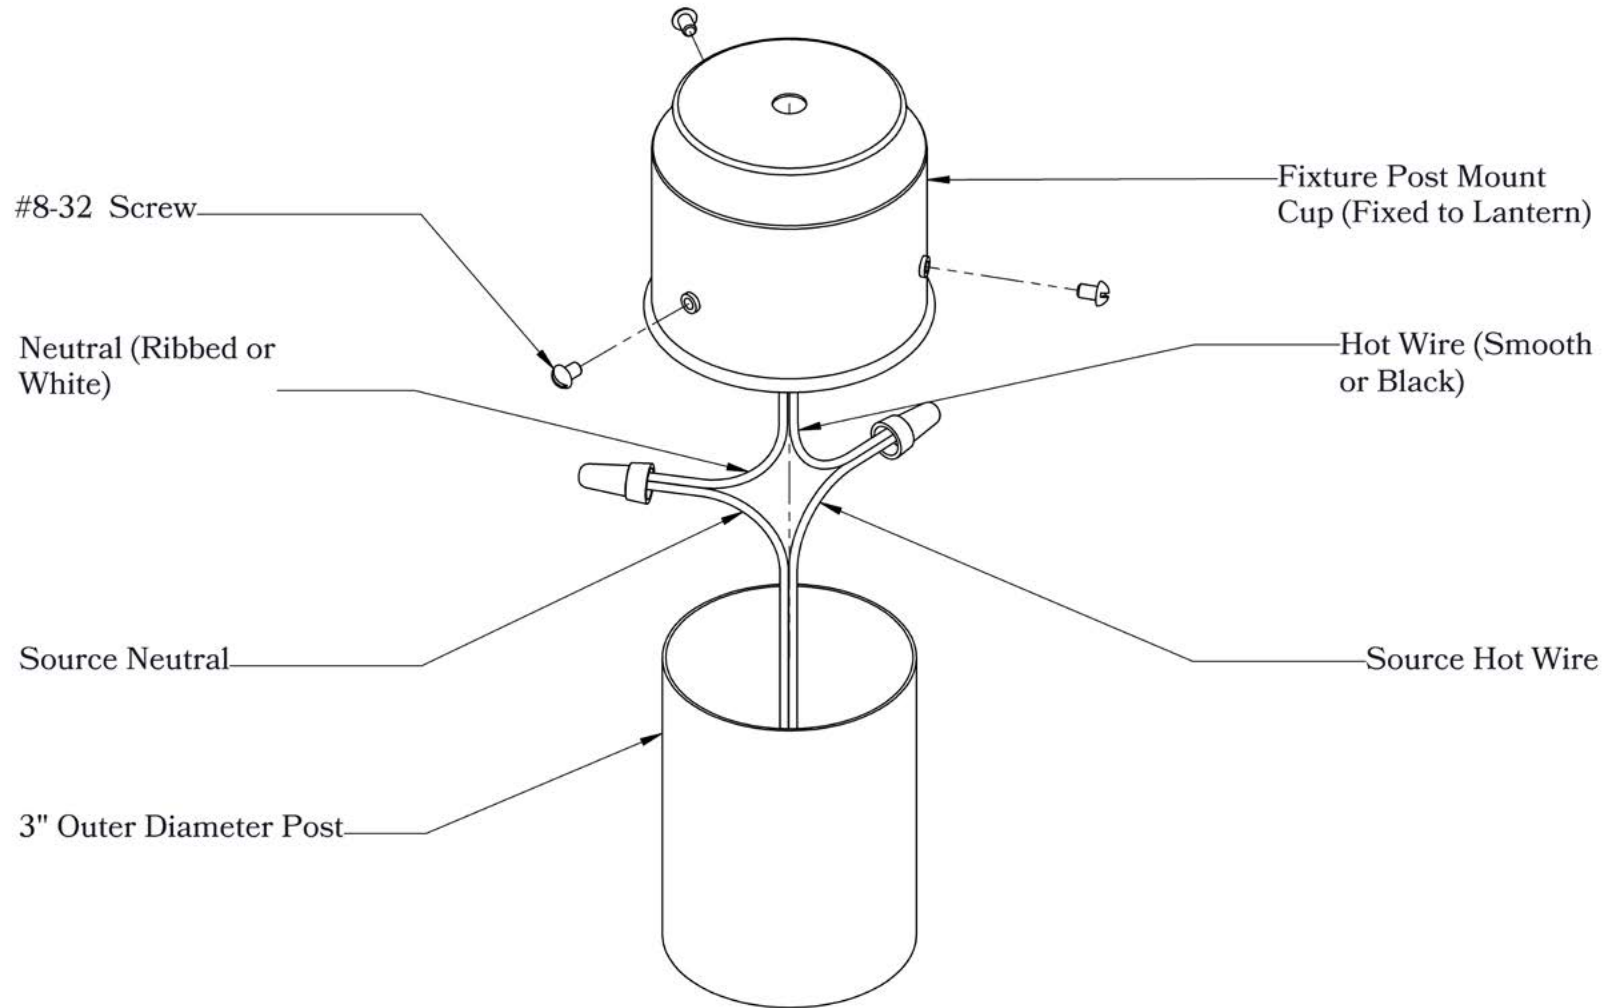

Dimensions

Roof Width	8"
Body Width	6 1/4"
Lantern Height	10 3/4"
Height	13 3/4"
Mounts To	3" Diameter Post

Electrical Specs

UL Rating	Wet
Voltage	12V or 120V
Socket Type	Medium Base - E26
Number of Light Bulbs	1
Max Wattage per Bulb	100W
LED Bulb	Supplied

Additional Information

Manufacturer	America's Finest Lighting
Mounting Location	Exterior Only
Material	Brass
Multiple Overlay Options	Yes

Overlays Available In This Series

Arch

Gamble

Raymond

Glass Only

Mounting Instructions | 3-inch Metal Post (12 Volts)