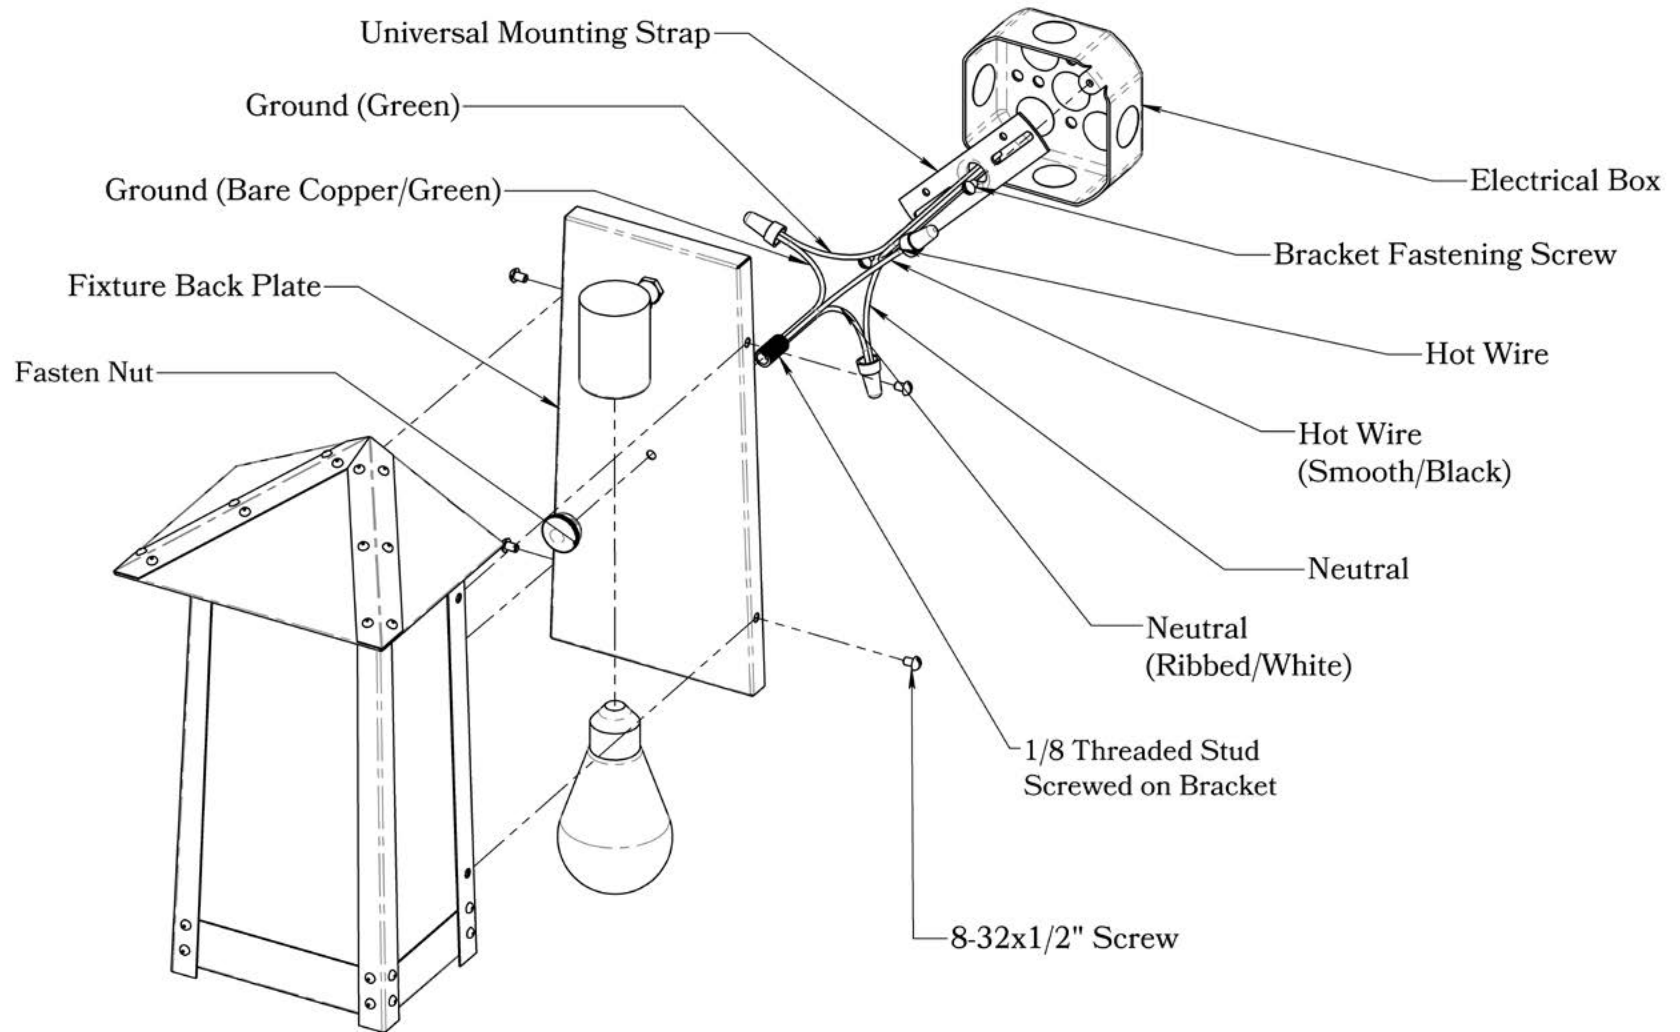

Dimensions

Roof Width	8"
Body Width	6"
Height	10 3/4"
Projection	5 1/2"

Electrical Specs

UL Rating	Wet
Voltage	120V
Socket Type	Medium Base - E26
Number of Light Bulbs	1
Max Wattage per Bulb	60W
LED Bulb	Supplied
Dimmable	Yes

Arch

Gamble

Raymond

Glass Only

Mounting Instructions | Flush Wall Mount Version 1

CAUTION—DISCONNECT POWER

Always shut off power when installing or repairing this (or any other) electrical appliance. Failure to do so may result in severe injury or death. This product must be installed in accordance with applicable installation codes by a person familiar with the construction and operation of the product, and the hazards involved.