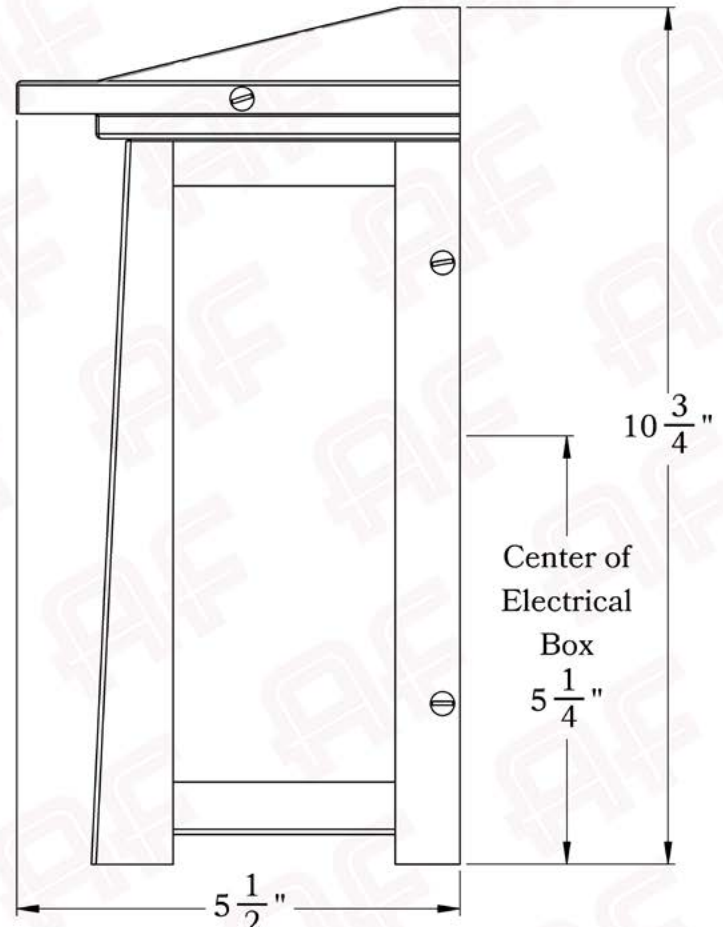

SIDE VIEW

AMERICA'S FINEST
Lighting & Mailbox Co.
975 N. Enterprise St. Orange, CA 92867

PRODUCT No. | 443-2
TITLE | Waverly
UL RATING | Wet

LAMP BASE | Medium Base (E26)
MAX WATTAGE | 60W
VOLTAGE | 120V

PROPRIETARY AND CONFIDENTIAL
The information contained in this drawing is the sole property of America's Finest. Any reproduction in part or as a whole without written permission from America's Finest is prohibited.