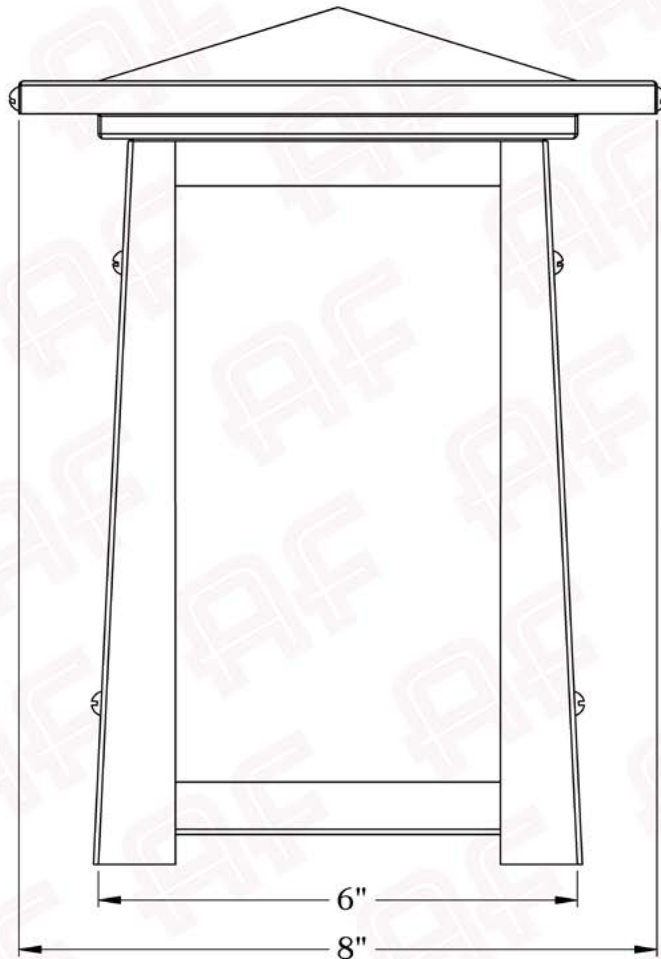

The Waverly Series
Flush Mount Sconce
Medium

AMERICA'S FINEST 
Lighting & Mailbox Co. 

Medium

FRONT VIEW

SIDE VIEW

AMERICA'S FINEST
Lighting & Mailbox Co.
 975 N. Enterprise St. Orange, CA 92867

PRODUCT No. | 443-2
 TITLE | Waverly
 UL RATING | Wet

LAMP BASE | Medium Base (E26)
 MAX WATTAGE | 60W
 VOLTAGE | 120V

PROPRIETARY AND CONFIDENTIAL
 The information contained in this drawing is the sole property of America's Finest. Any reproduction in part or as a whole without written permission from America's Finest is prohibited.

Dimensions

Roof Width	8"
Body Width	6"
Height	10 3/4"
Projection	5 1/2"

Electrical Specs

UL Rating	Wet
Voltage	120V
Socket Type	Medium Base - E26
Number of Light Bulbs	1
Max Wattage per Bulb	60W
LED Bulb	Supplied
Dimmable	Yes