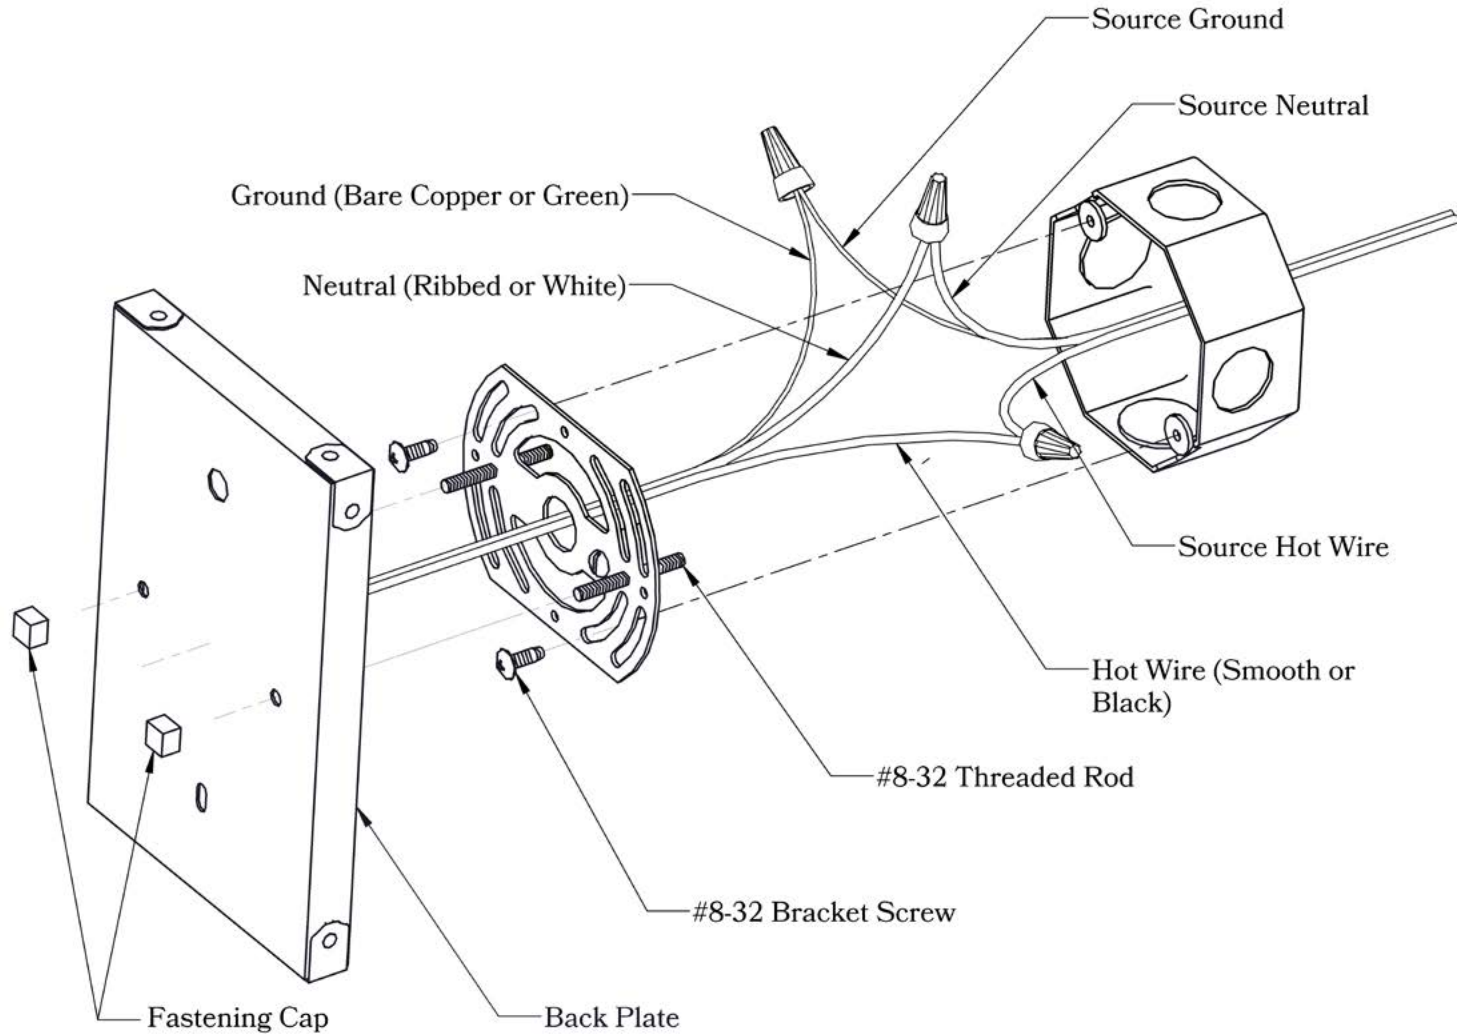

## Additional Information

Manufacturer	America's Finest Lighting
Mounting Location	Interior and Exterior
Material	Brass
Multiple Overlay Options	Yes
Bottom Glass Panels	Included

## Overlays Available In This Series

Arch

Gamble

Raymond

Glass Only

**Mounting Instructions** | Wall Mount With Caps

**CAUTION—DISCONNECT POWER**

Always shut off power when installing or repairing this (or any other) electrical appliance. Failure to do so may result in severe injury or death. This product must be installed in accordance with applicable installation codes by a person familiar with the construction and operation of the product, and the hazards involved.