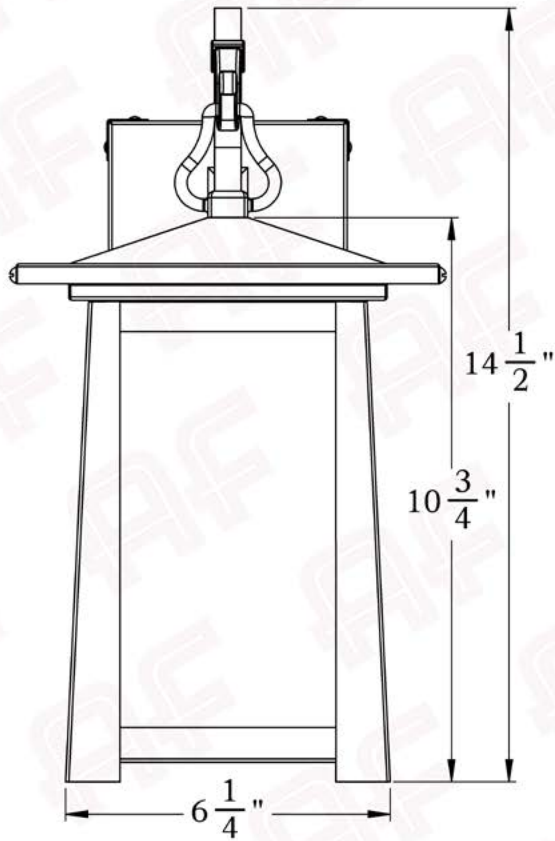

Medium

FRONT VIEW