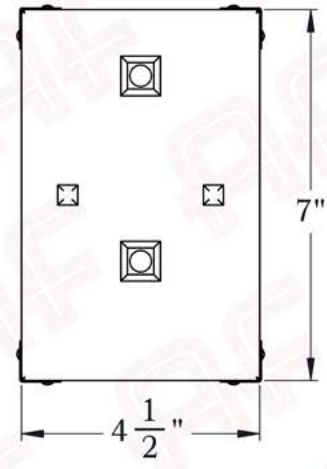

# Medium

FRONT VIEW

SIDE VIEW

BACKPLATE VIEW

## Dimensions

Roof Width	8"
Body Width	6 1/4"
Lantern Height	10 3/4"
Height	14 1/2"
Projection	11"
Mounting Plate	4 1/2" x 7"