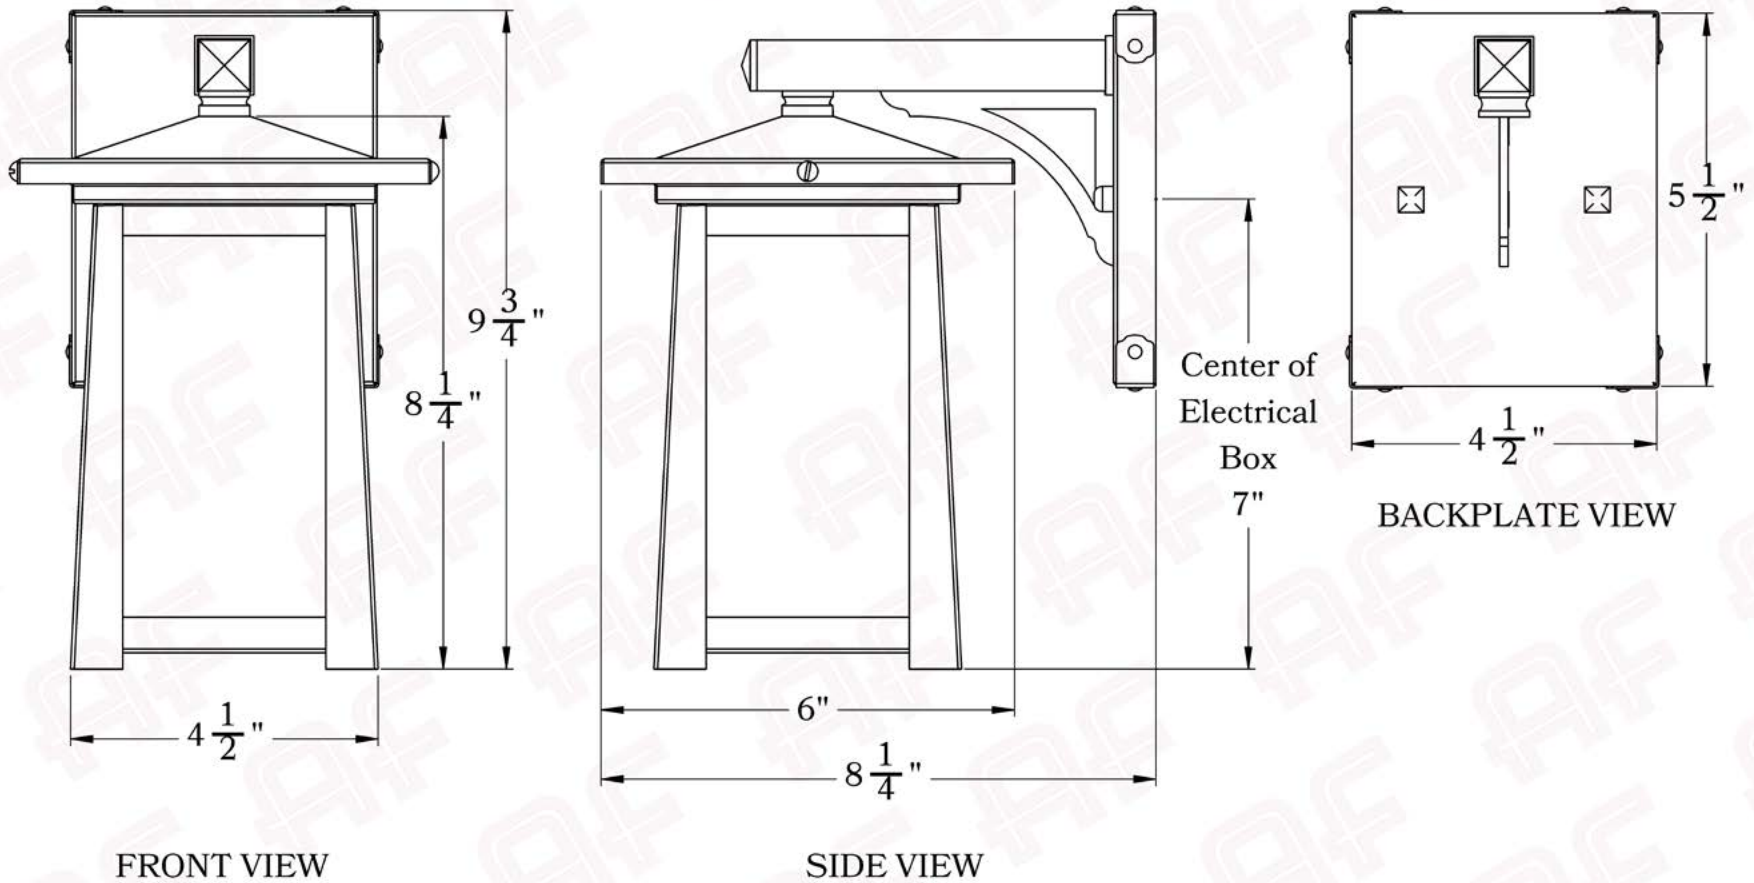

The Waverly Series
Straight Arm Sconce
Small

AMERICA'S FINEST 
Lighting & Mailbox Co. 

Small

Dimensions

Roof Width	6"
Body Width	4 1/2"
Lantern Height	8 1/4"
Height	9 3/4"
Projection	8 1/4"
Mounting Plate	4 1/2" x 5 1/2"

Electrical Specs

UL Rating	Wet
Voltage	120V
Socket Type	Medium Base - E26
Number of Light Bulbs	1
Max Wattage per Bulb	60W
LED Bulb	Supplied
Dimmable	Yes

Additional Information

Manufacturer	America's Finest Lighting
Mounting Location	Interior and Exterior
Material	Brass
Multiple Overlay Options	Yes
Bottom Glass Panels	Included

Overlays Available In This Series

Arch

Gamble

Raymond

Glass Only

Mounting Instructions | Wall Mount With Caps**CAUTION—DISCONNECT POWER**

Always shut off power when installing or repairing this (or any other) electrical appliance. Failure to do so may result in severe injury or death. This product must be installed in accordance with applicable installation codes by a person familiar with the construction and operation of the product, and the hazards involved.