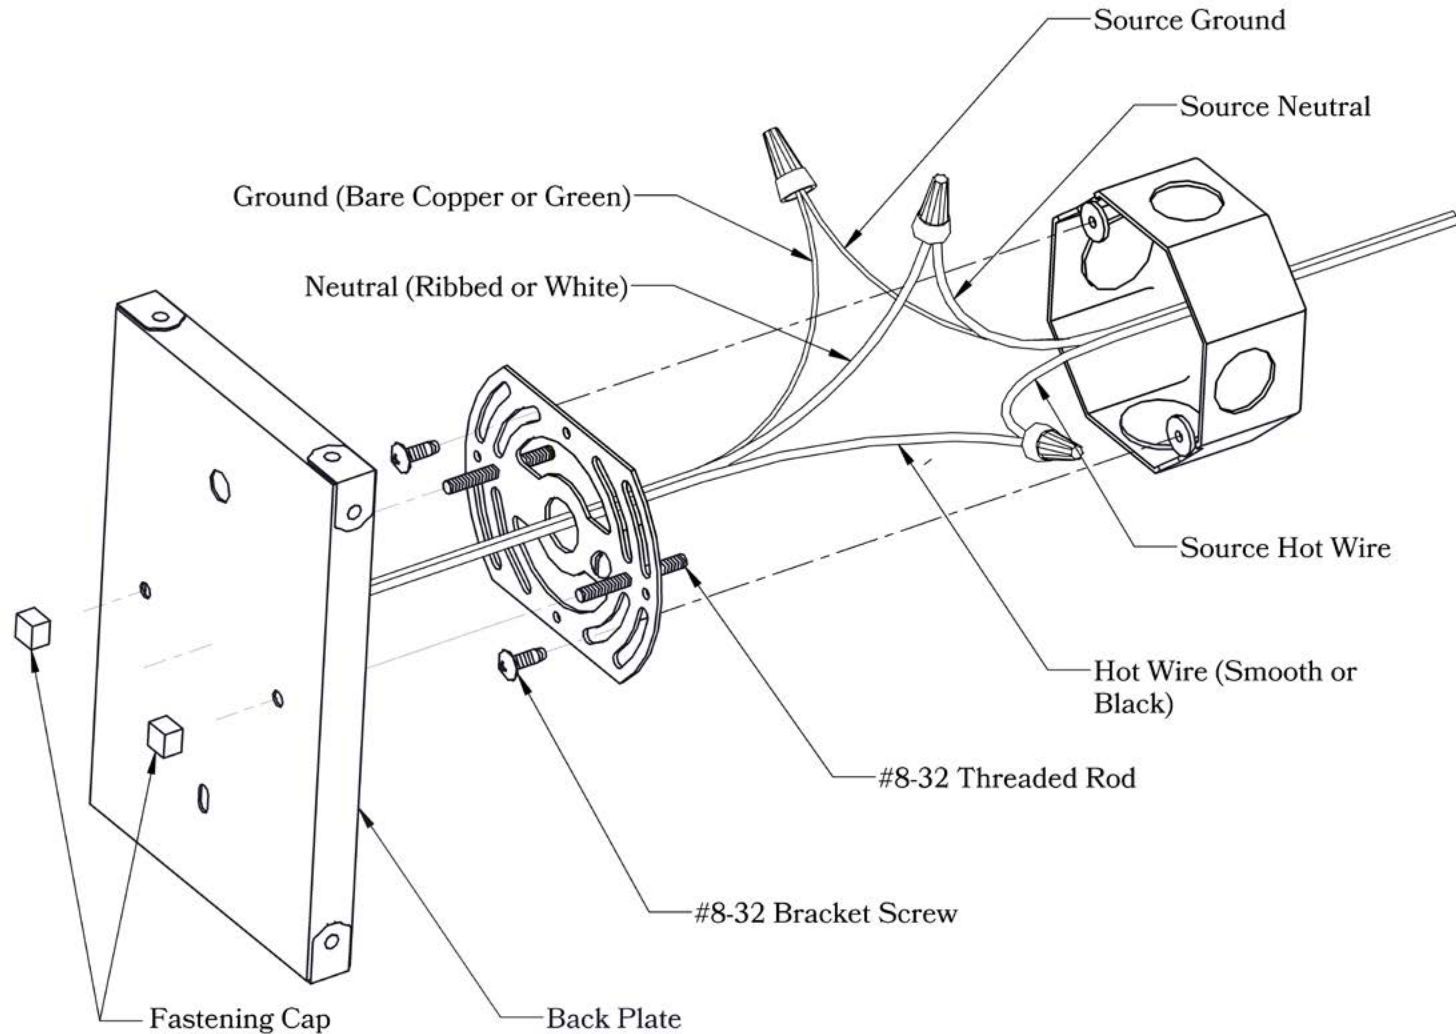

Electrical Specs

UL Rating	Wet
Voltage	120V
Socket Type	Medium Base - E26
Number of Light Bulbs	1
Max Wattage per Bulb	60W
LED Bulb	Supplied
Dimmable	Yes

Additional Information

Manufacturer	America's Finest Lighting
Mounting Location	Interior and Exterior
Material	Brass
Multiple Overlay Options	Yes
Bottom Glass Panels	Included

Overlays Available In This Series

Arch

Gamble

Raymond

Glass Only

Mounting Instructions | Wall Mount With Caps**CAUTION—DISCONNECT POWER**

Always shut off power when installing or repairing this (or any other) electrical appliance. Failure to do so may result in severe injury or death. This product must be installed in accordance with applicable installation codes by a person familiar with the construction and operation of the product, and the hazards involved.