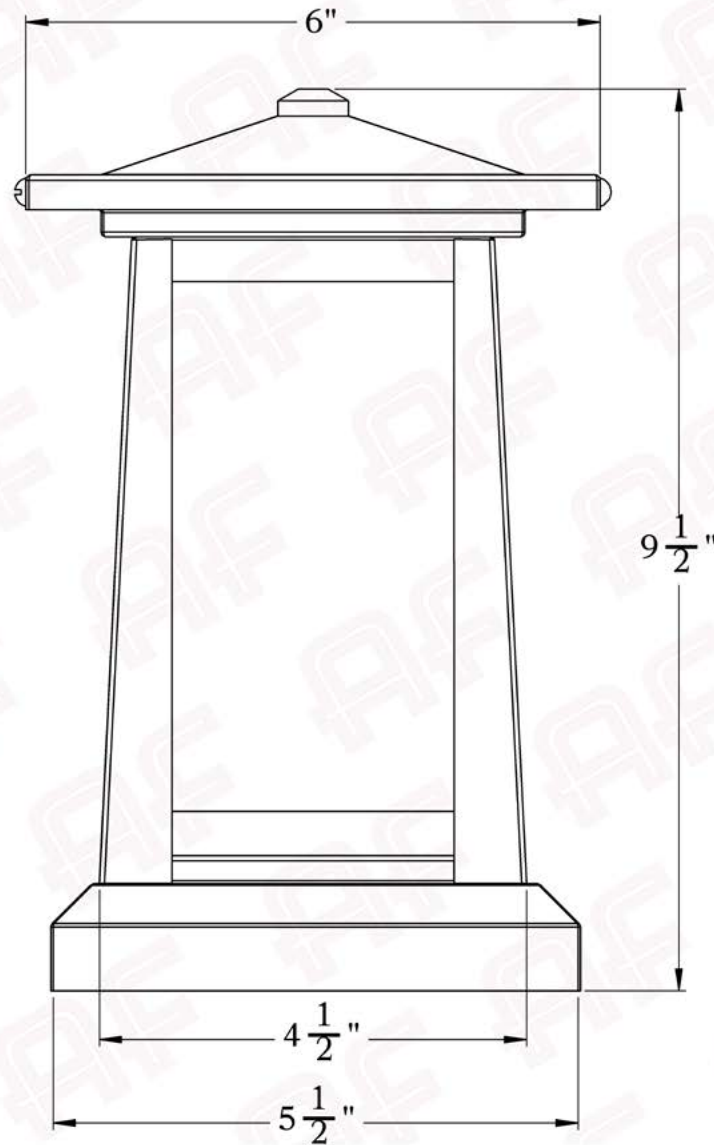

The Waverly Series
Column Mounted Lantern
Small

AMERICA'S FINEST 
Lighting & Mailbox Co. 

Small

AMERICA'S FINEST
Lighting & Mailbox Co.
975 N. Enterprise St. Orange, CA 92867

PRODUCT No.	442-6
TITLE	Waverly
UL RATING	Wet

LAMP BASE	Medium Base (E26)
MAX WATTAGE	60W
VOLTAGE	12V or 120V

PROPRIETARY AND CONFIDENTIAL
The information contained in this drawing is the sole property of America's Finest. Any reproduction in part or as a whole without written permission from America's Finest is prohibited.

Dimensions

Roof Width	6"
Body Width	4 1/2"
Height	9 1/2"
Mounting Plate	5 1/2"

Electrical Specs

UL Rating	Wet
Voltage	12V or 120V
Socket Type	Medium Base - E26
Number of Light Bulbs	1
Max Wattage per Bulb	60W
LED Bulb	Supplied