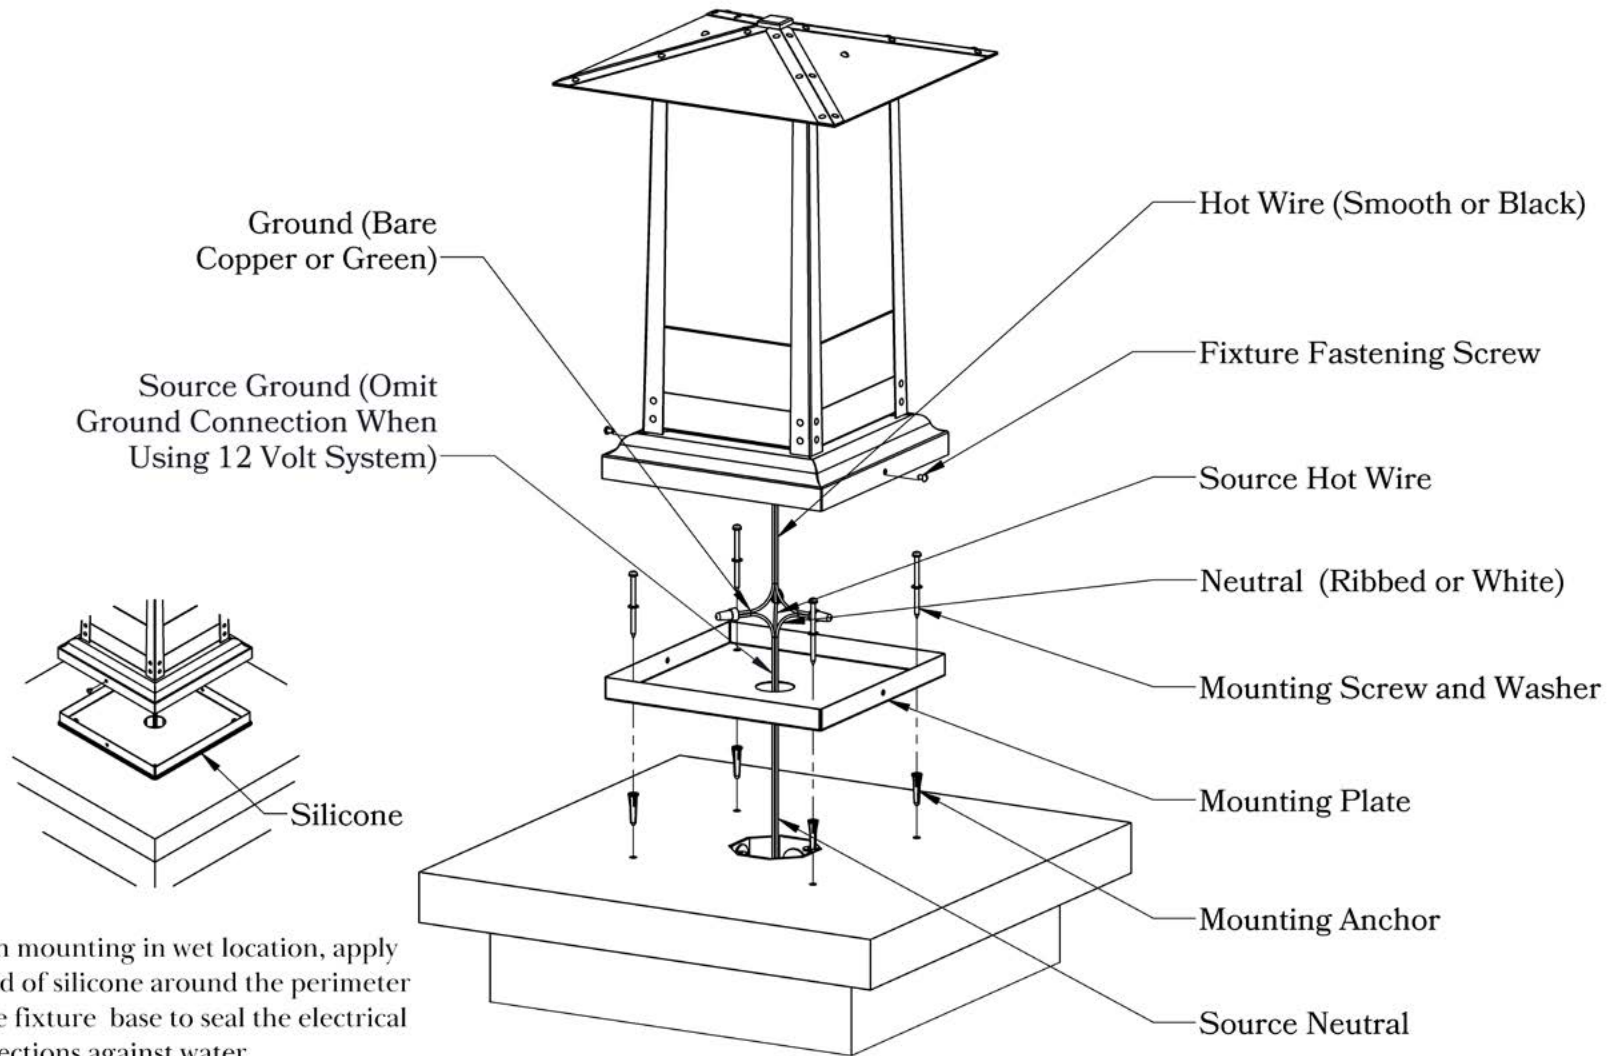

Dimensions

Roof Width	6"
Body Width	4 1/2"
Height	9 1/2"
Mounting Plate	5 1/2"

Electrical Specs

UL Rating	Wet
Voltage	12V or 120V
Socket Type	Medium Base - E26
Number of Light Bulbs	1
Max Wattage per Bulb	60W
LED Bulb	Supplied

Additional Information

Manufacturer	America's Finest Lighting
Mounting Location	Exterior Only
Material	Brass
Multiple Overlay Options	Yes

Overlays Available In This Series

Arch

Gamble

Raymond

Glass Only

Mounting Instructions | Column Light Version Two

When mounting in wet location, apply a bead of silicone around the perimeter of the fixture base to seal the electrical connections against water.

CAUTION—DISCONNECT POWER

Always shut off power when installing or repairing this (or any other) electrical appliance. Failure to do so may result in severe injury or death. This product must be installed in accordance with applicable installation codes by a person familiar with the construction of the product, its operation, and the hazards involved.