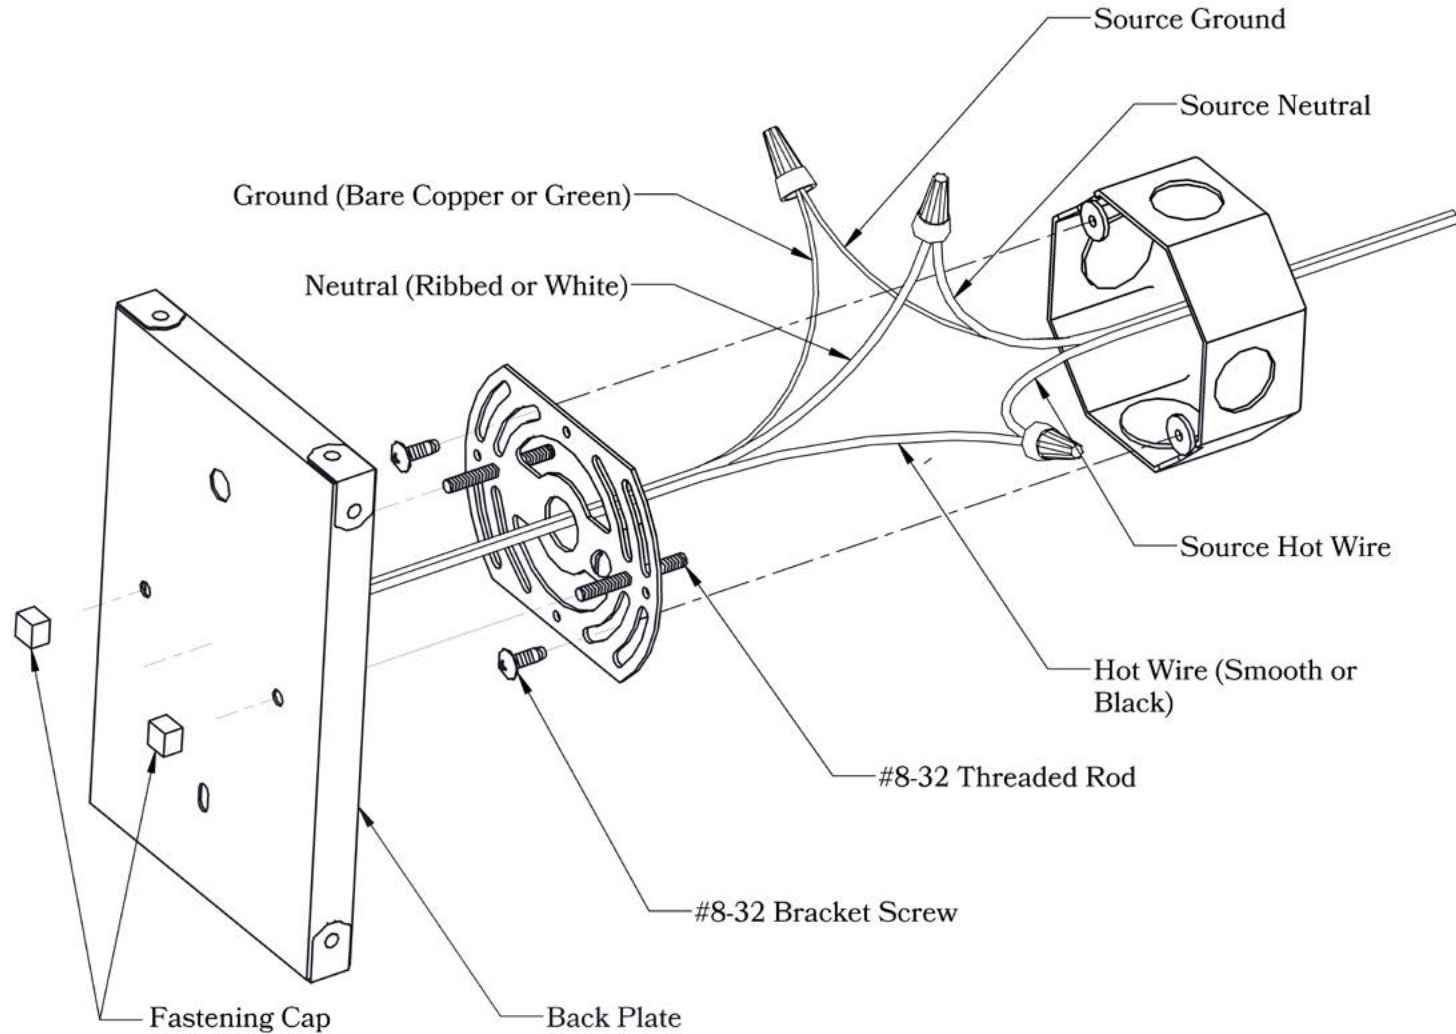

Electrical Specs

UL Rating	Damp
Voltage	120V
Socket Type	Medium Base - E26
Number of Light Bulbs	1
Max Wattage per Bulb	60W
LED Bulb	Supplied
Dimmable	Yes

Additional Information

Manufacturer	America's Finest Lighting
Mounting Location	Interior and Exterior
Material	Brass
Multiple Overlay Options	Yes
Bottom Glass Panels	Included

Overlays Available In This Series

Arch

Gamble

Raymond

Glass Only

Mounting Instructions | Wall Mount With Caps**CAUTION—DISCONNECT POWER**

Always shut off power when installing or repairing this (or any other) electrical appliance. Failure to do so may result in severe injury or death. This product must be installed in accordance with applicable installation codes by a person familiar with the construction and operation of the product, and the hazards involved.