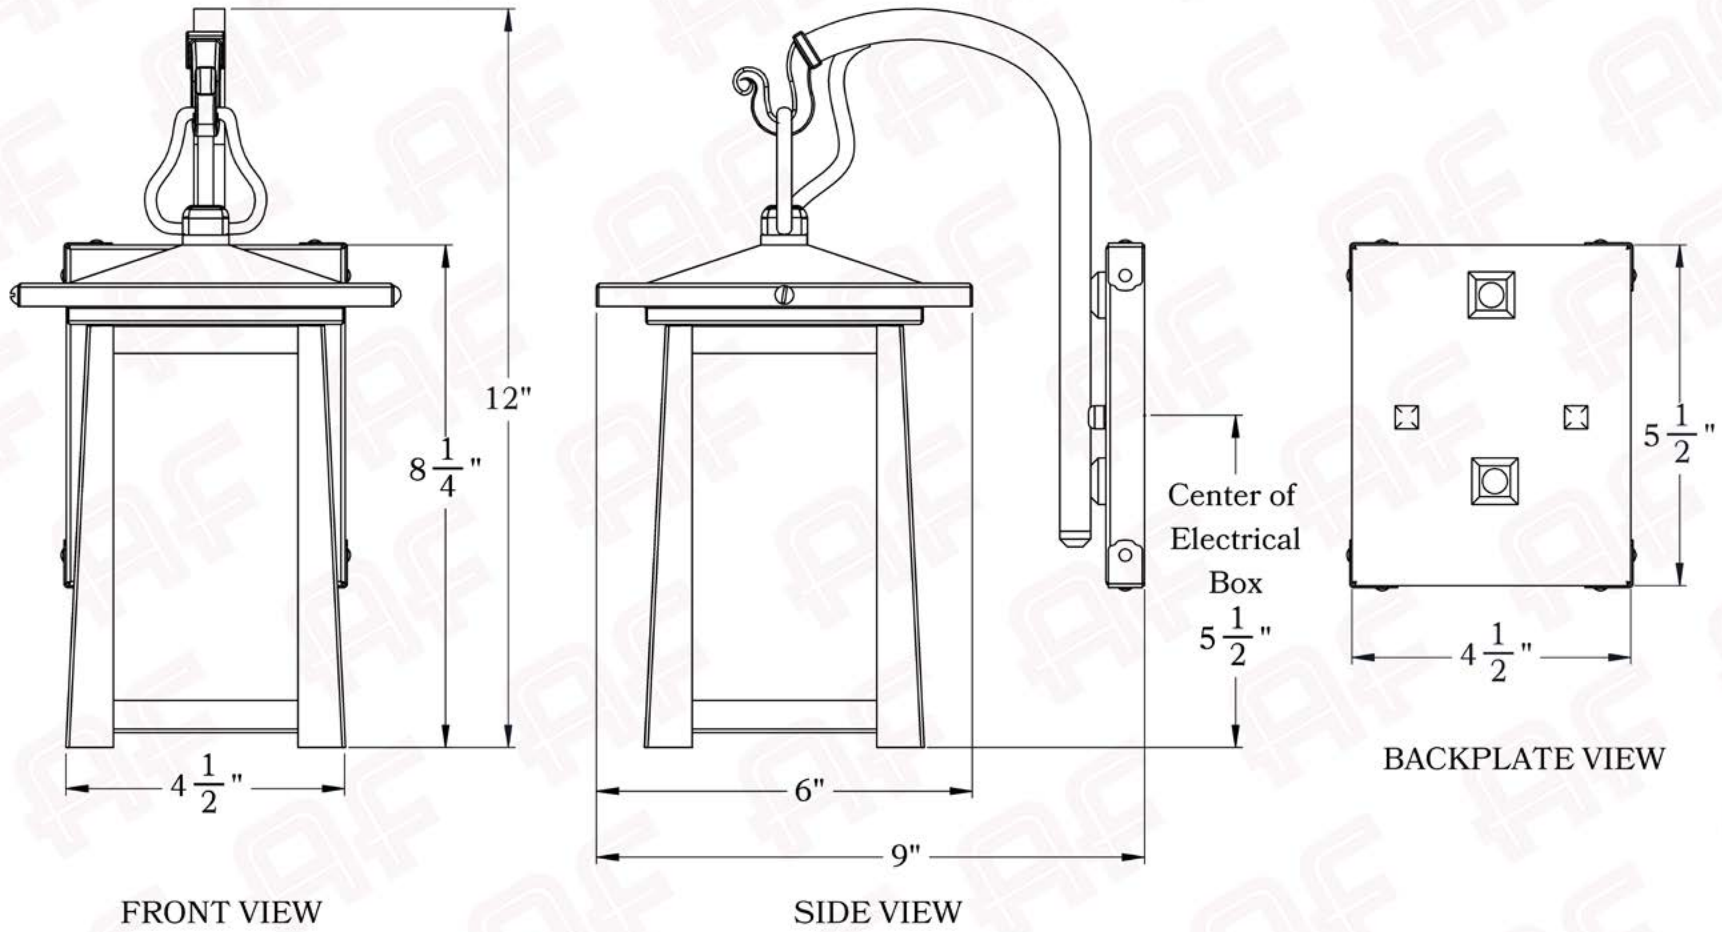

Product No. 442-1

The Waverly Series
Hook Arm Sconce
Small

AMERICA'S FINEST 
Lighting & Mailbox Co. 

Small

Dimensions

Roof Width	6"
Body Width	4 1/2"
Lantern Height	8 1/4"
Height	12"
Projection	9"
Mounting Plate	4 1/2" x 5 1/2"

Electrical Specs

UL Rating	Damp
Voltage	120V
Socket Type	Medium Base - E26
Number of Light Bulbs	1
Max Wattage per Bulb	60W
LED Bulb	Supplied
Dimmable	Yes

Additional Information

Manufacturer	America's Finest Lighting
Mounting Location	Interior and Exterior
Material	Brass
Multiple Overlay Options	Yes
Bottom Glass Panels	Included

Overlays Available In This Series

Arch

Gamble

Raymond

Glass Only

Mounting Instructions | Wall Mount With Caps**CAUTION—DISCONNECT POWER**

Always shut off power when installing or repairing this (or any other) electrical appliance. Failure to do so may result in severe injury or death. This product must be installed in accordance with applicable installation codes by a person familiar with the construction and operation of the product, and the hazards involved.