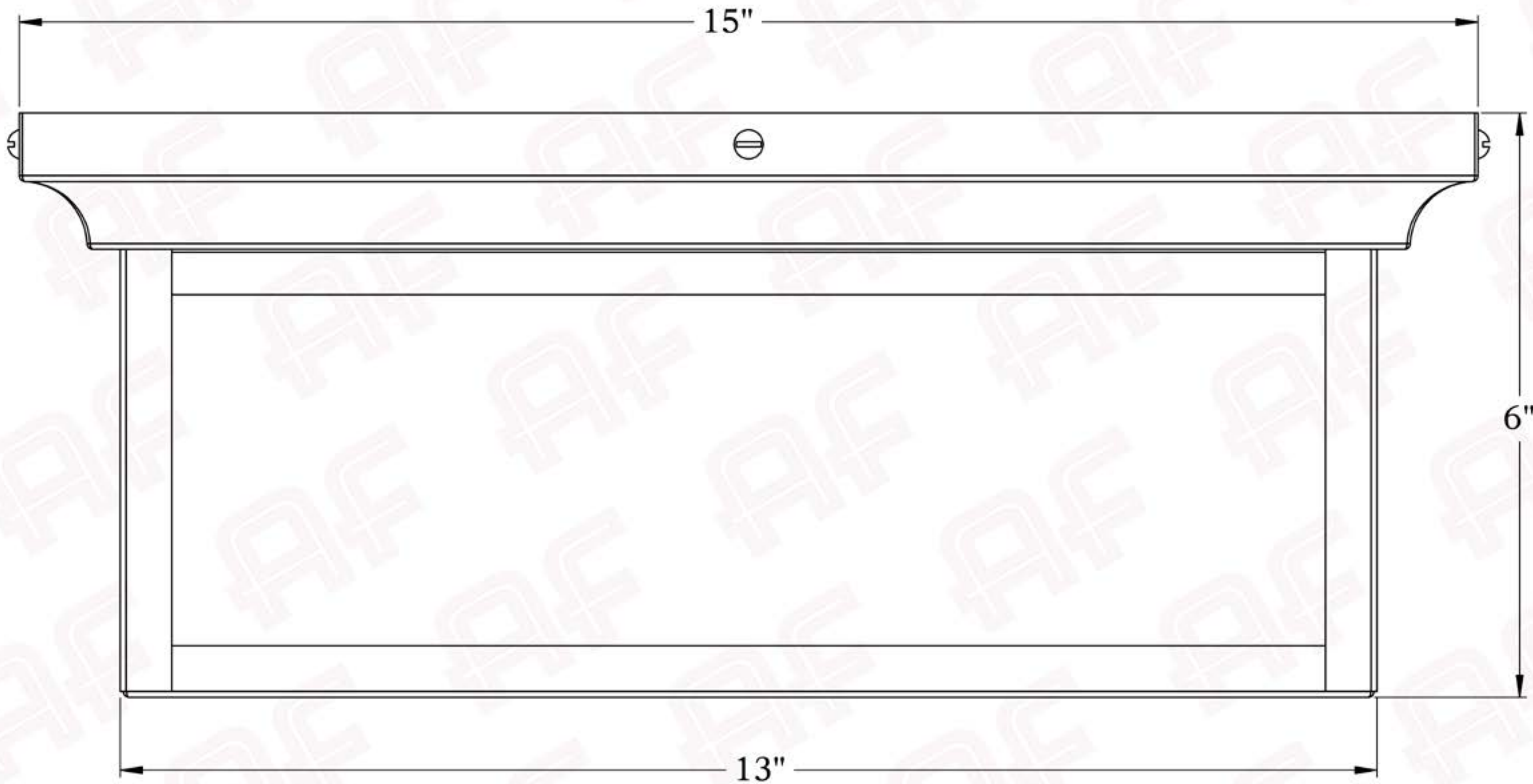

The Spring Street Series
Ceiling Light
Extra Large

AMERICA'S FINEST 
Lighting & Mailbox Co. 

X Large

Dimensions

Height	6"
Width	15"
Body Width	13"
Mounting Plate	15"

Electrical Specs

UL Rating	Damp
Voltage	120V
Socket Type	Medium Base - E26
Number of Light Bulbs	2
Max Wattage per Bulb	75W
LED Bulb	Supplied
Dimmable	Yes