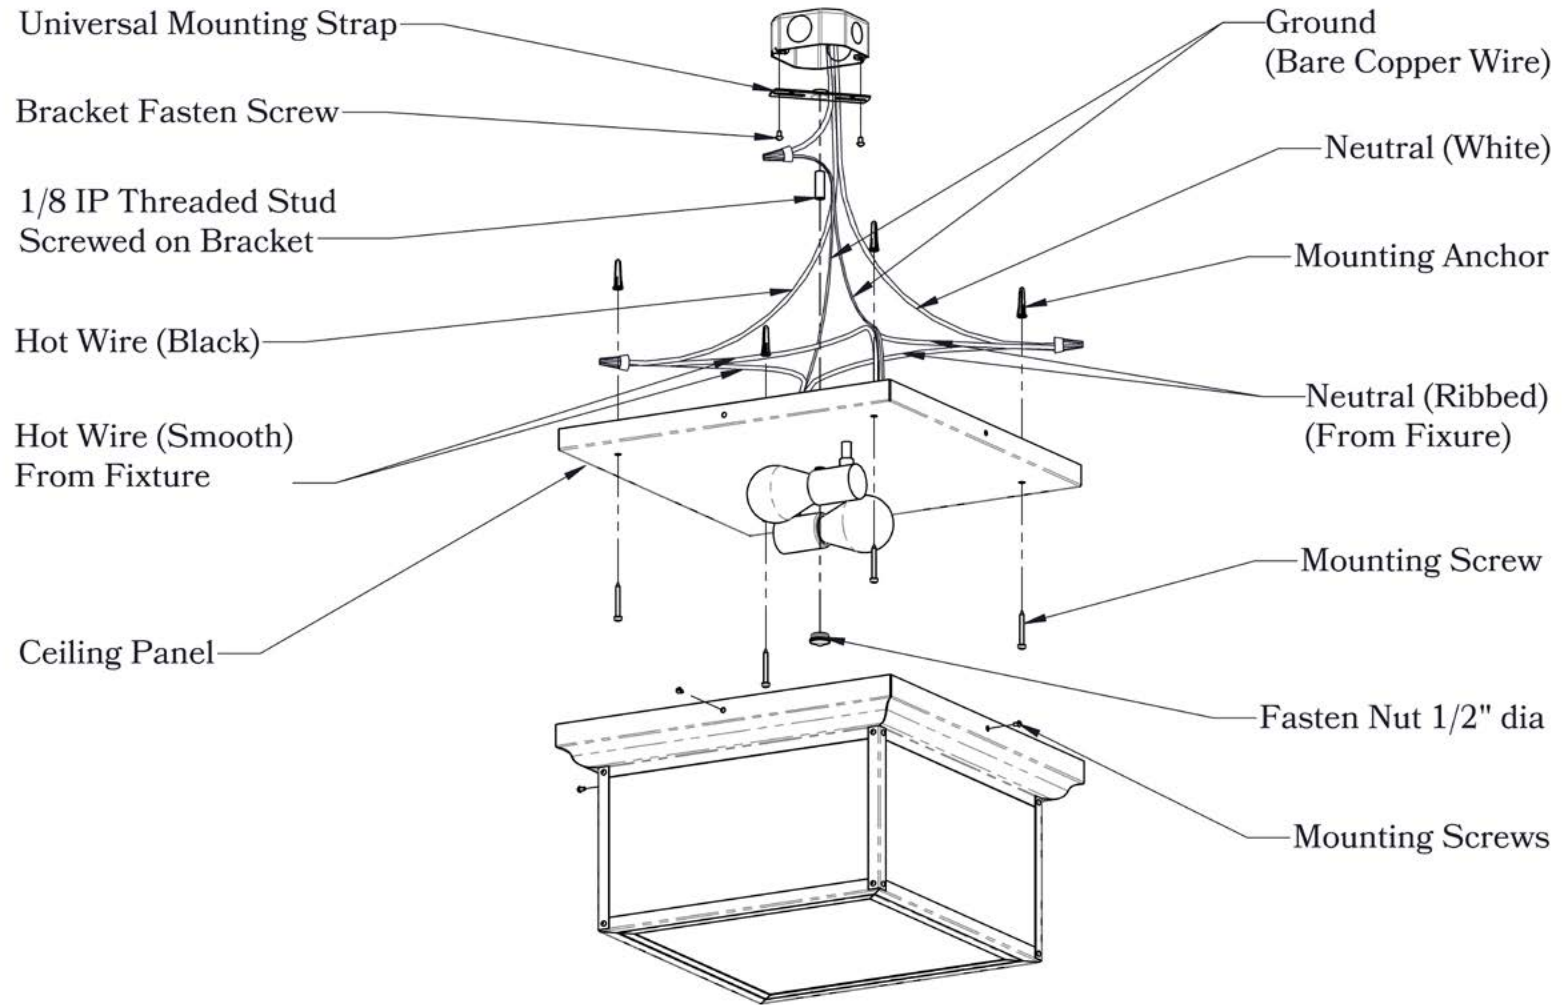

Trellis

Lattice

Cross

Trellis with Ivy

Lattice with Ivy

Glass Only

Mounting Instructions | Standard Ceiling Mount with Hinge Door

CAUTION—DISCONNECT POWER

Always shut off power when installing or repairing this (or any other) electrical appliance. Failure to do so may result in severe injury or death. This product must be installed in accordance with applicable installation codes by a person familiar with the construction and operation of the product, and the hazards involved.