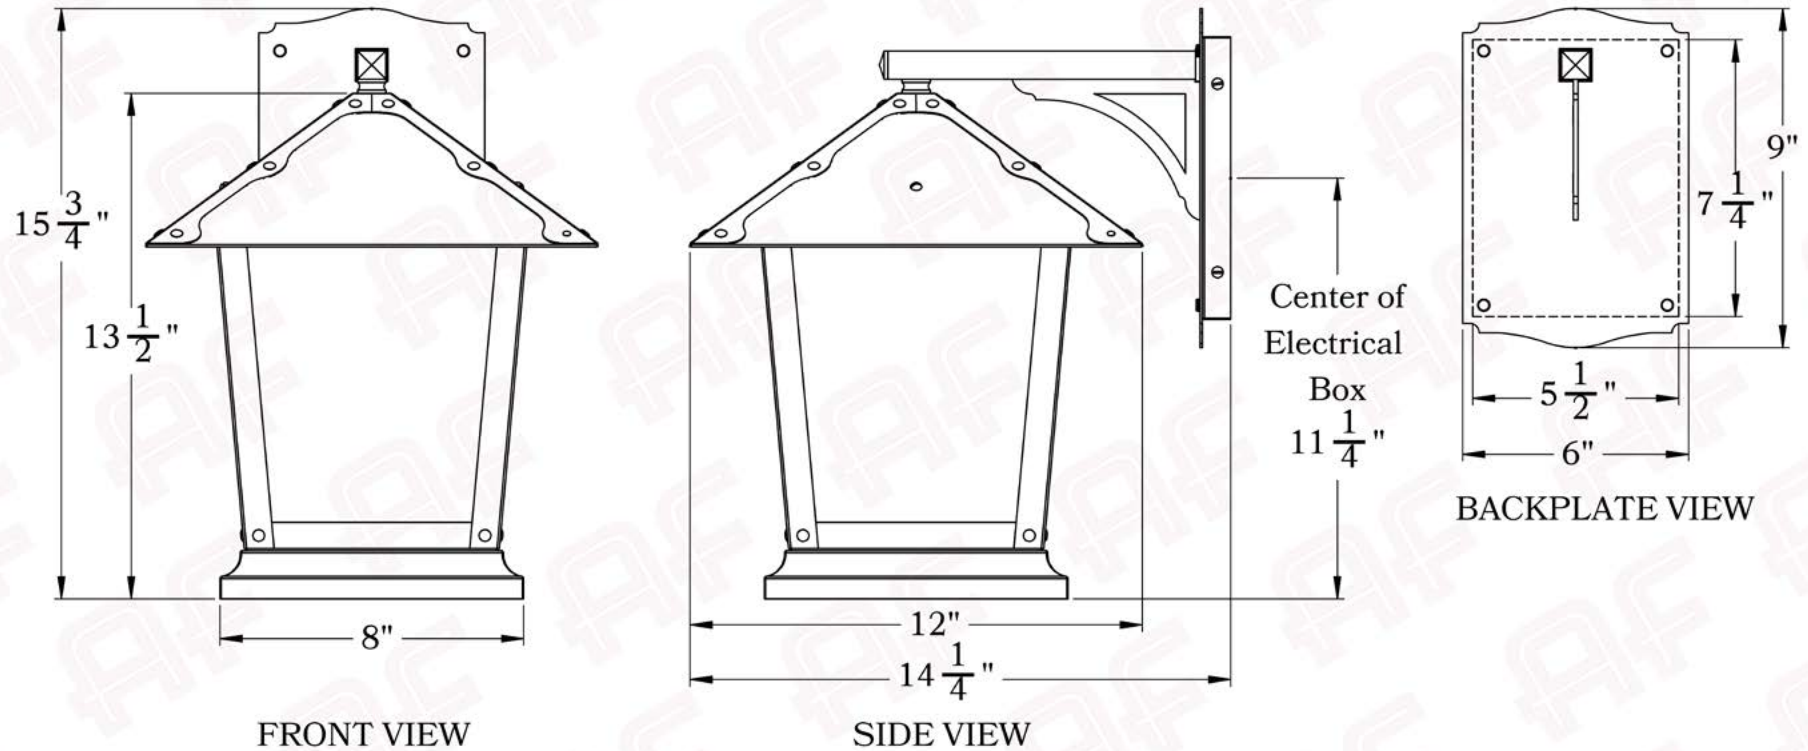

Product No. 1024-8

**The Spring Street Series**  
*Straight Arm Sconce*  
Large

**AMERICA'S FINEST**   
 *Lighting & Mailbox Co.* 

## Dimensions

Roof Width	12"
Body Width	8"
Lantern Height	13 1/2"
Height	15 3/4"
Projection	14 1/4"
Mounting Plate	6" x 9"