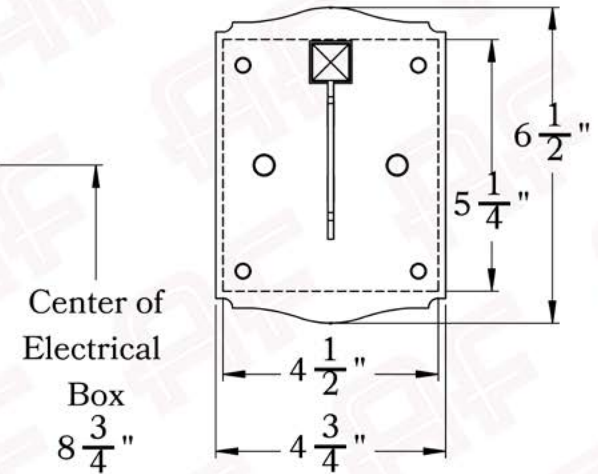

The Spring Street Series
Straight Arm Sconce
Medium

AMERICA'S FINEST 
Lighting & Mailbox Co. 

Medium

FRONT VIEW

SIDE VIEW

BACKPLATE VIEW

Center of
Electrical
Box
 $8 \frac{3}{4}$ "

Dimensions

Roof Width	9"
Body Width	6"
Lantern Height	10"
Height	12"
Projection	10 1/2"
Mounting Plate	4 3/4" x 6 1/2"

Electrical Specs

UL Rating	Wet
Voltage	120V
Socket Type	Medium Base - E26
Number of Light Bulbs	1
Max Wattage per Bulb	100W
LED Bulb	Supplied
Dimmable	Yes