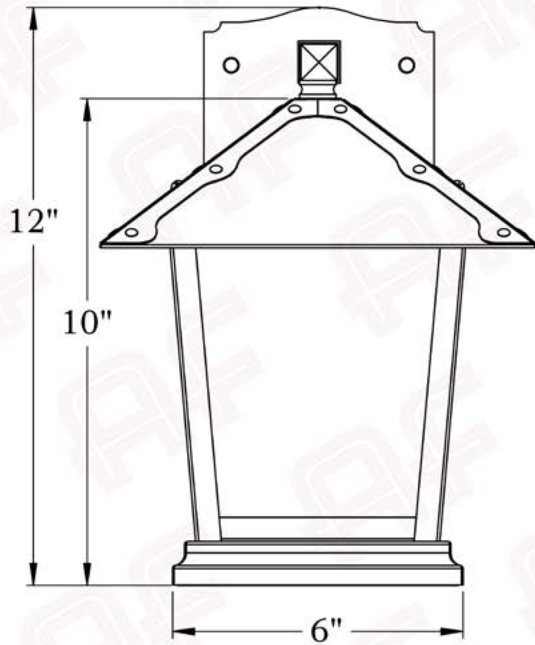

The Spring Street Series
Straight Arm Sconce
Medium

AMERICA'S FINEST 
Lighting & Mailbox Co. 

Medium

FRONT VIEW

SIDE VIEW

BACKPLATE VIEW

Center of
Electrical
Box
 $8 \frac{3}{4}$ "

Dimensions

Roof Width	9"
Body Width	6"
Lantern Height	10"
Height	12"
Projection	10 1/2"
Mounting Plate	4 3/4" x 6 1/2"

Electrical Specs

UL Rating	Wet
Voltage	120V
Socket Type	Medium Base - E26
Number of Light Bulbs	1
Max Wattage per Bulb	100W
LED Bulb	Supplied
Dimmable	Yes