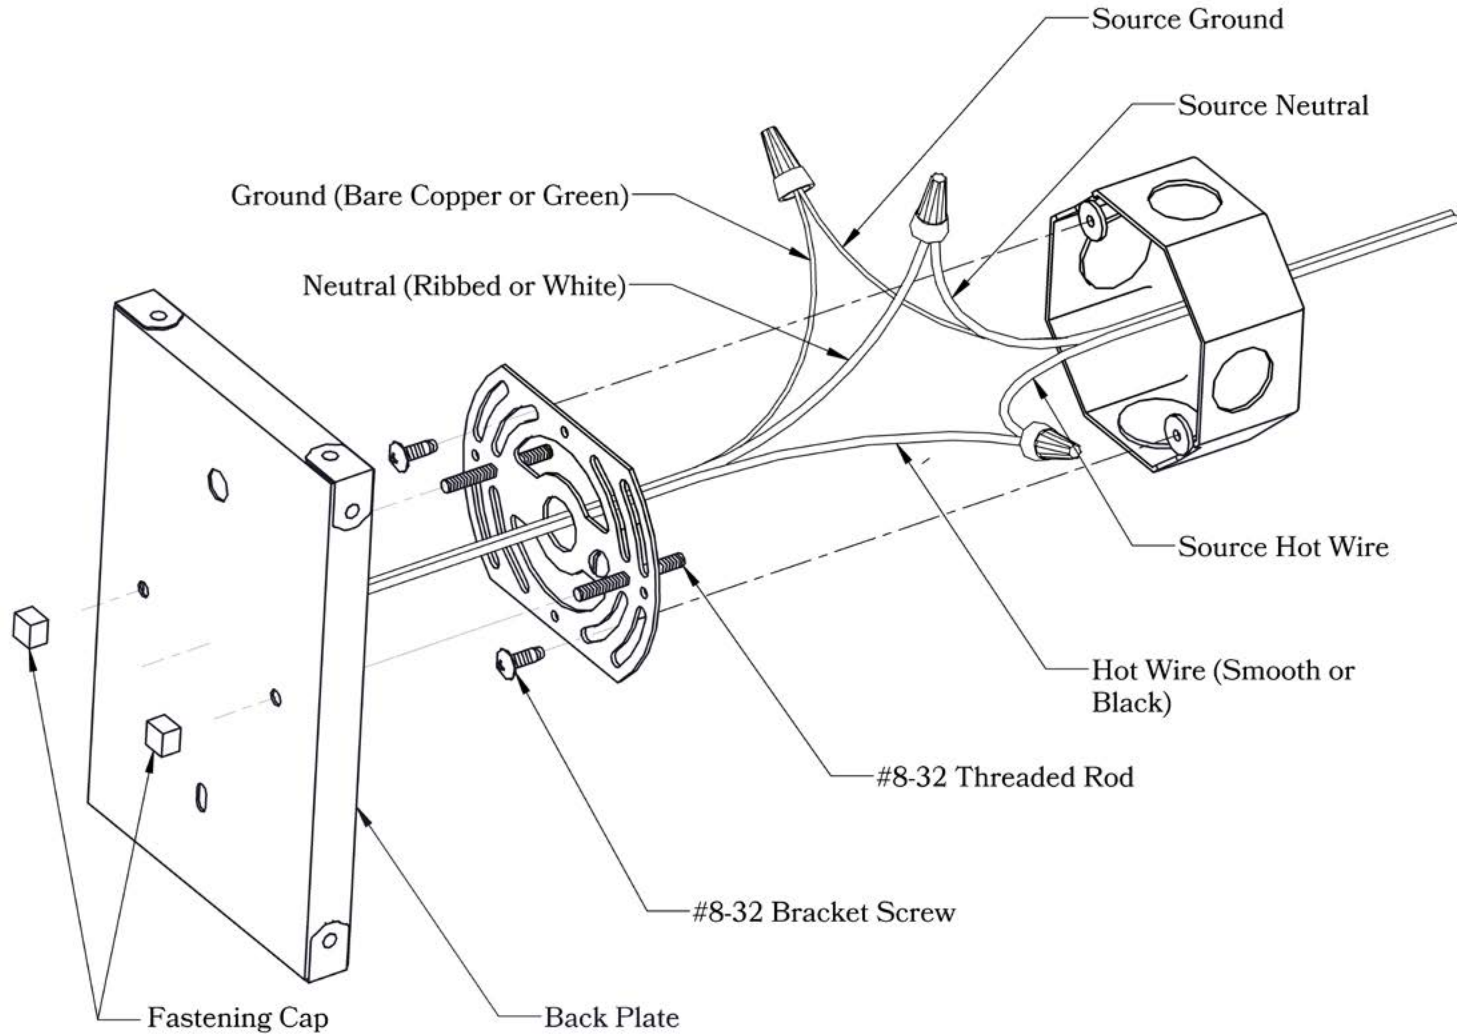

Roof Width	9"
Body Width	6"
Lantern Height	10"
Height	12"
Projection	10 1/2"
Mounting Plate	4 3/4" x 6 1/2"

Electrical Specs

UL Rating	Wet
Voltage	120V
Socket Type	Medium Base - E26
Number of Light Bulbs	1
Max Wattage per Bulb	100W
LED Bulb	Supplied
Dimmable	Yes

Trellis

Lattice

Cross

Trellis with Ivy

Lattice with Ivy

Glass Only

Mounting Instructions | Wall Mount With Caps

CAUTION—DISCONNECT POWER