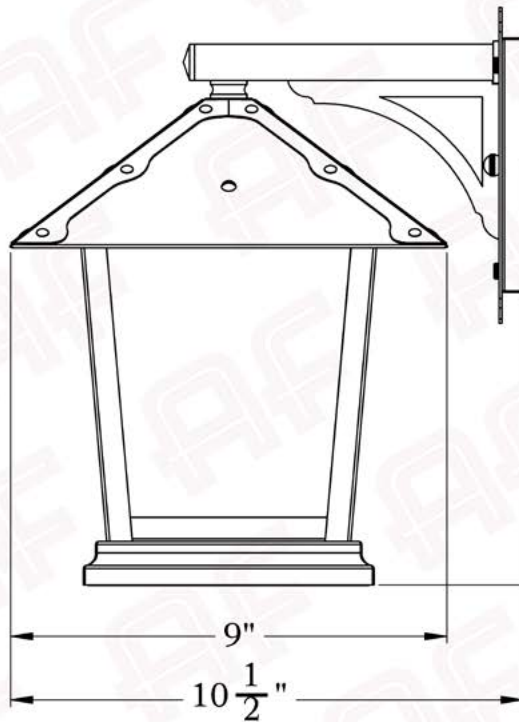

The Spring Street Series
Straight Arm Sconce
Medium

AMERICA'S FINEST 
Lighting & Mailbox Co. 

Medium

FRONT VIEW

SIDE VIEW

BACKPLATE VIEW

Center of
Electrical
Box
 $8 \frac{3}{4}$ "

Dimensions

Roof Width	9"
Body Width	6"
Lantern Height	10"
Height	12"
Projection	10 1/2"
Mounting Plate	4 3/4" x 6 1/2"

Electrical Specs

UL Rating	Wet
Voltage	120V
Socket Type	Medium Base - E26
Number of Light Bulbs	1
Max Wattage per Bulb	100W
LED Bulb	Supplied
Dimmable	Yes