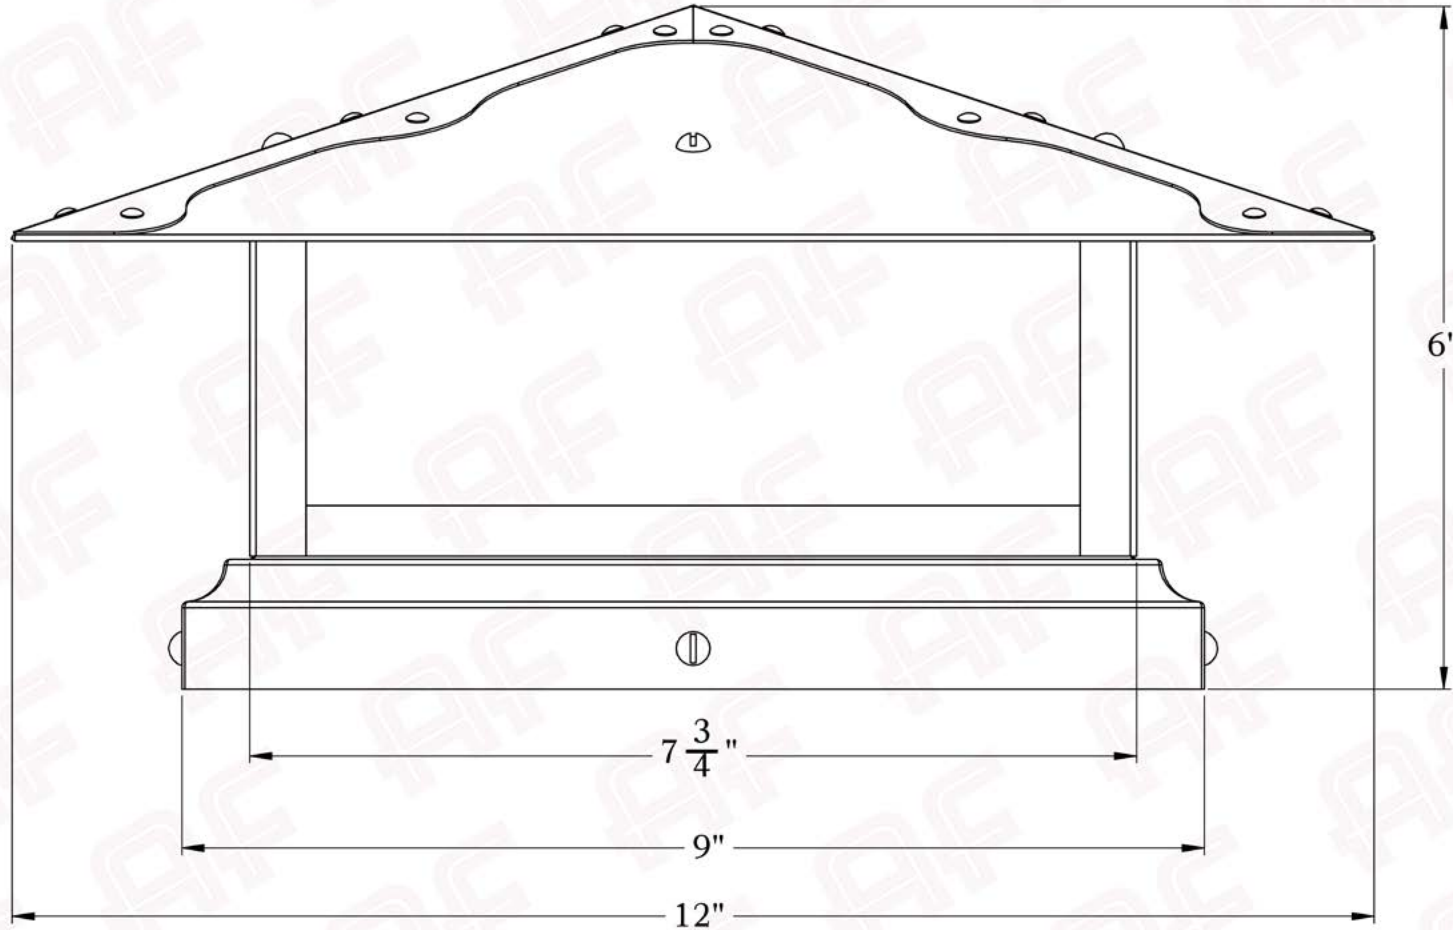

The Spring Street Series
Shallow Column Mount Lantern
Medium

AMERICA'S FINEST 
Lighting & Mailbox Co. 

Medium

Dimensions

Roof Width	12"
Body Width	7 3/4"
Height	6"
Mounting Plate	9"

Electrical Specs

UL Rating	Wet
Voltage	12V or 120V
Socket Type	Medium Base - E26
Number of Light Bulbs	1
Max Wattage per Bulb	60W
LED Bulb	Supplied

Lattice with Ivy

Glass Only

Mounting Instructions | Column Light Version One

When mounting in wet location, apply a bead of silicone around the perimeter of the fixture base to seal the electrical connections against water.