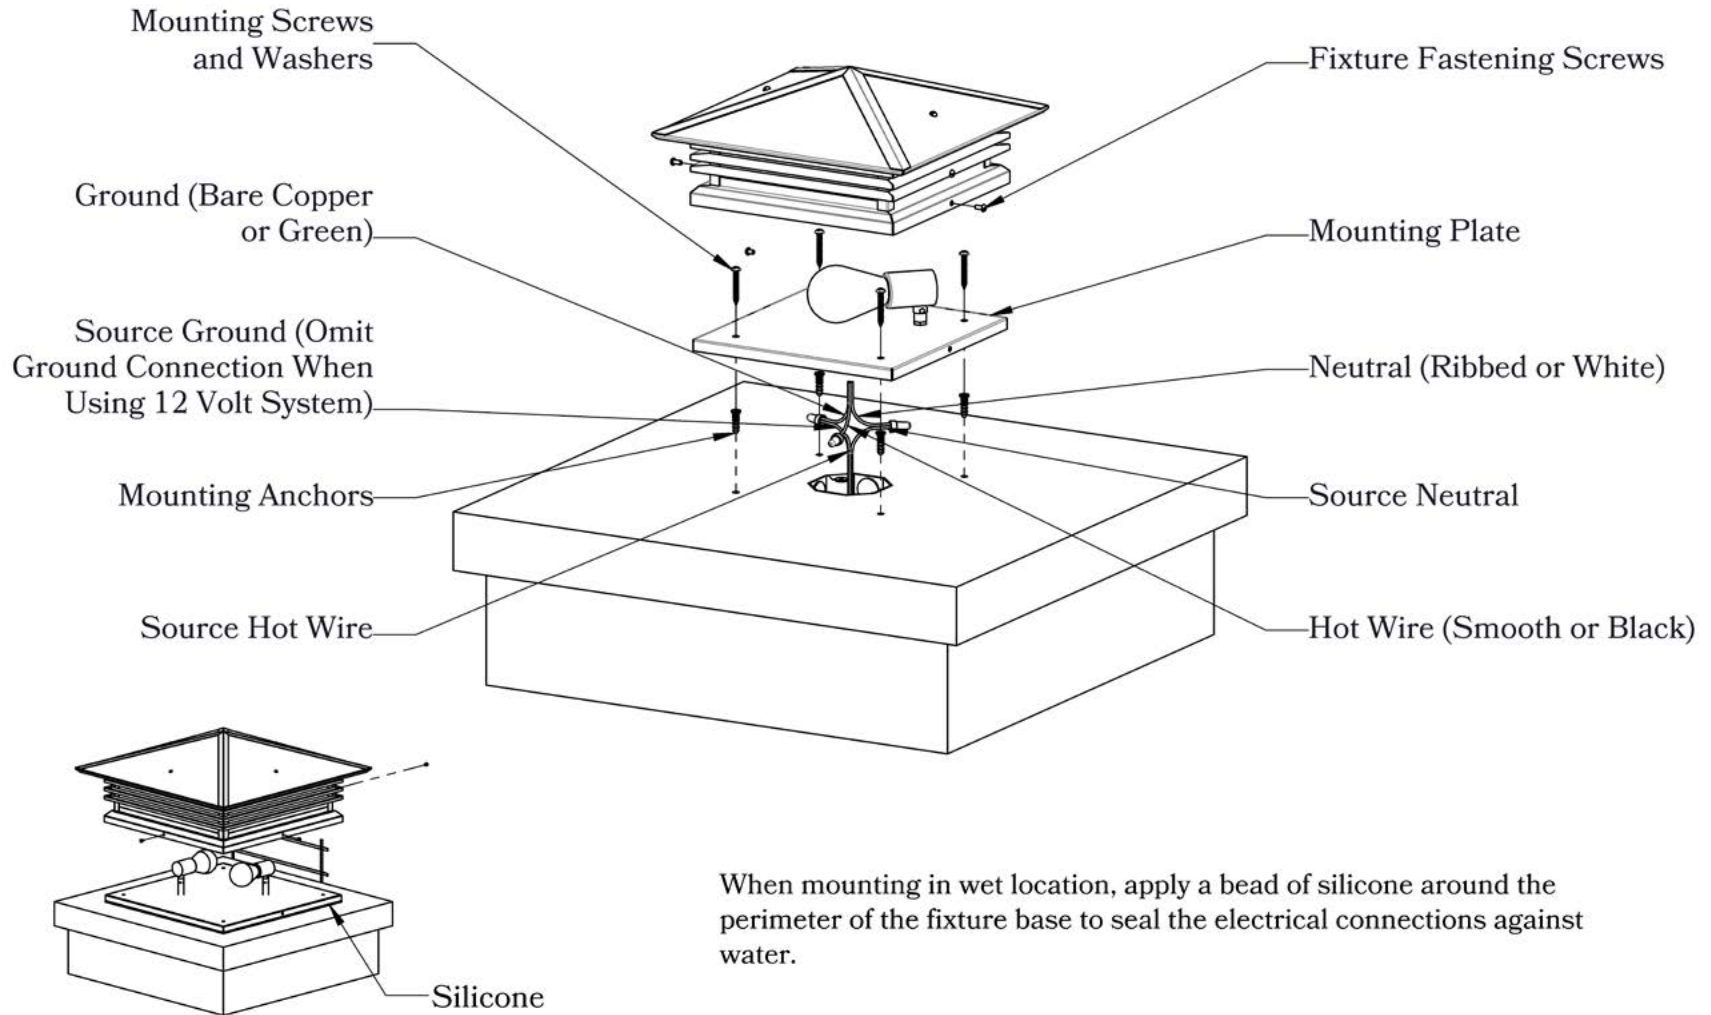

Lattice with Ivy

Glass Only

Mounting Instructions | Column Light Version One

When mounting in wet location, apply a bead of silicone around the perimeter of the fixture base to seal the electrical connections against water.