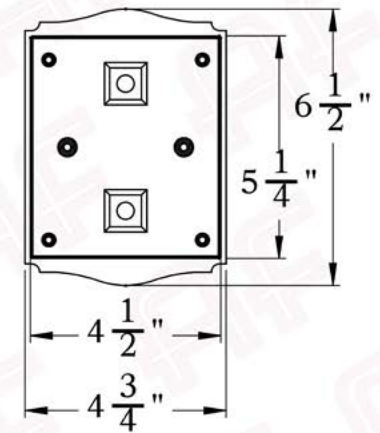

The Spring Street Series
Hook Arm Sconce
Medium

AMERICA'S FINEST 
Lighting & Mailbox Co.

Medium

FRONT VIEW

SIDE VIEW

BACKPLATE VIEW

Dimensions

Roof Width	9"
Body Width	6"
Lantern Height	10 1/4"
Height	13 1/2"
Projection	11 1/4"
Mounting Plate	4 3/4" x 6 1/2"

Electrical Specs

UL Rating	Damp
Voltage	120V
Socket Type	Medium Base - E26
Number of Light Bulbs	1
Max Wattage per Bulb	100W
LED Bulb	Supplied
Dimmable	Yes

Additional Information

Manufacturer	America's Finest Lighting
Mounting Location	Interior and Exterior
Material	Brass
Multiple Overlay Options	Yes
Bottom Glass Panels	Included