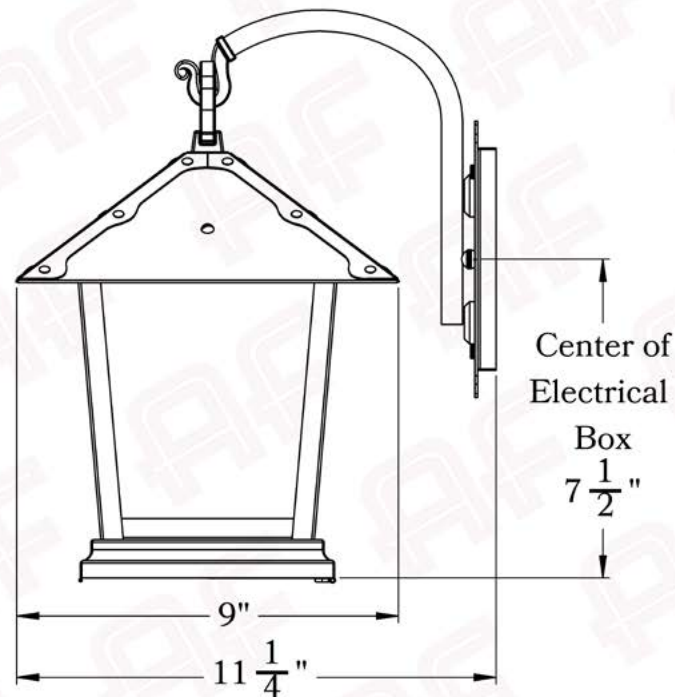

The Spring Street Series
Hook Arm Sconce
Medium

AMERICA'S FINEST 
Lighting & Mailbox Co.

Medium

FRONT VIEW

SIDE VIEW

BACKPLATE VIEW

Dimensions

Roof Width	9"
Body Width	6"
Lantern Height	10 1/4"
Height	13 1/2"
Projection	11 1/4"
Mounting Plate	4 3/4" x 6 1/2"

Electrical Specs

UL Rating	Damp
Voltage	120V
Socket Type	Medium Base - E26
Number of Light Bulbs	1
Max Wattage per Bulb	100W
LED Bulb	Supplied
Dimmable	Yes

Additional Information

Manufacturer	America's Finest Lighting
Mounting Location	Interior and Exterior
Material	Brass
Multiple Overlay Options	Yes
Bottom Glass Panels	Included