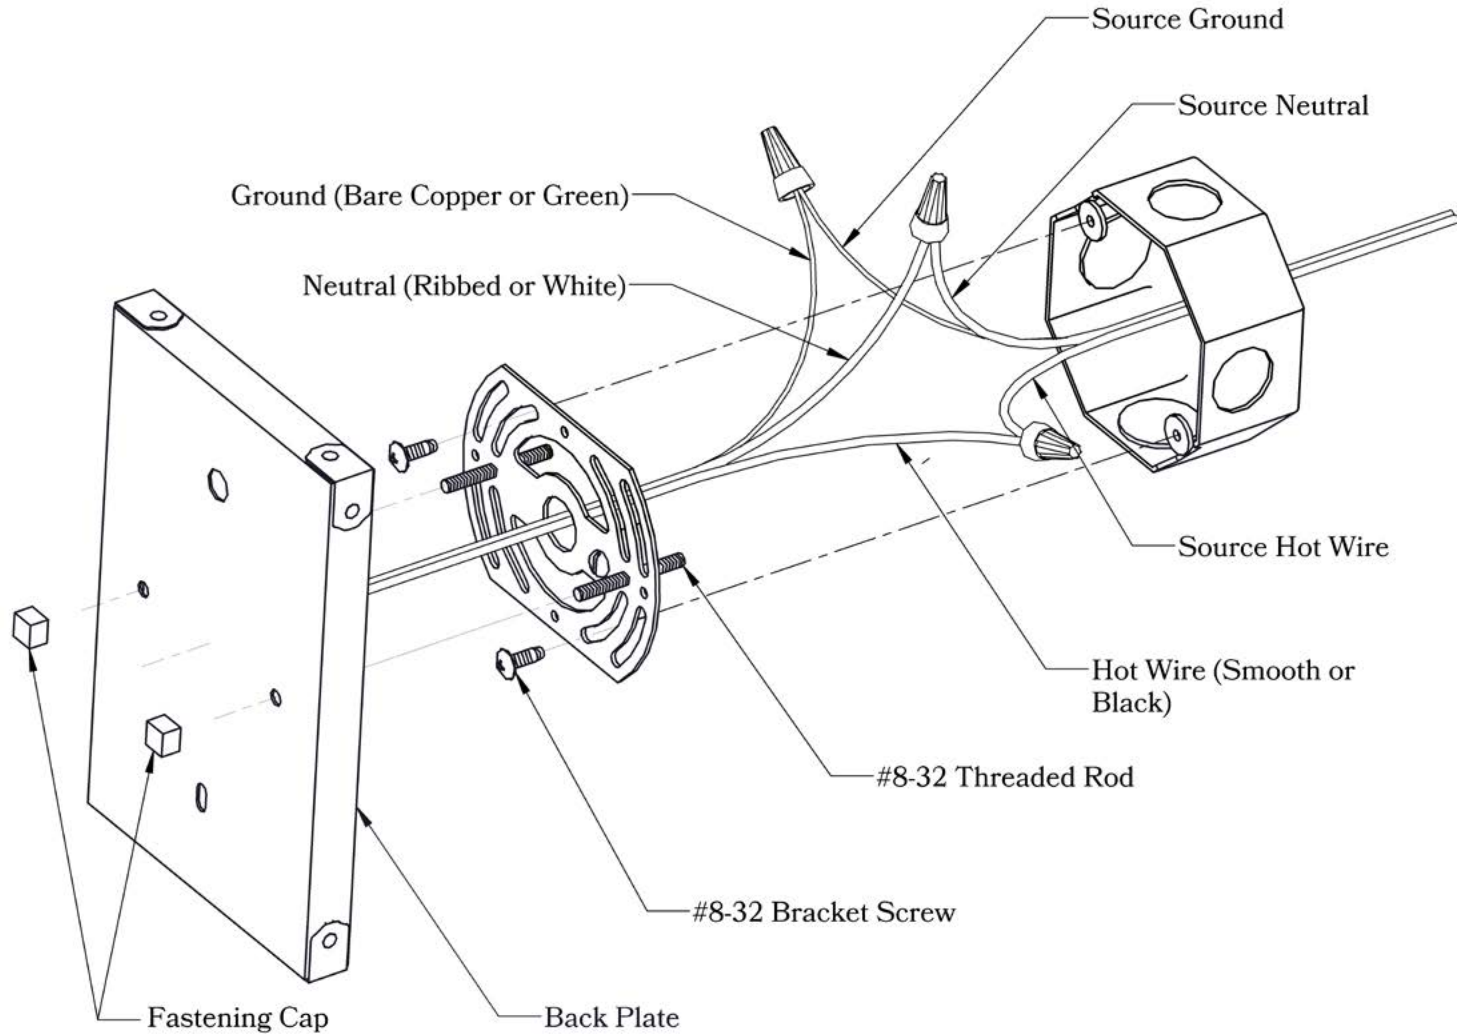

Electrical Specs

UL Rating	Damp
Voltage	120V
Socket Type	Medium Base - E26
Number of Light Bulbs	1
Max Wattage per Bulb	100W
LED Bulb	Supplied
Dimmable	Yes

Additional Information

Manufacturer	America's Finest Lighting
Mounting Location	Interior and Exterior
Material	Brass
Multiple Overlay Options	Yes
Bottom Glass Panels	Included

Overlays Available In This Series

Trellis

Lattice

Cross

Trellis with Ivy

Lattice with Ivy

Glass Only

Mounting Instructions | Wall Mount With Caps

CAUTION—DISCONNECT POWER

Always shut off power when installing or repairing this (or any other) electrical appliance. Failure to do so may result in severe injury or death. This product must be installed in accordance with applicable installation codes by a person familiar with the construction and operation of the product, and the hazards involved.