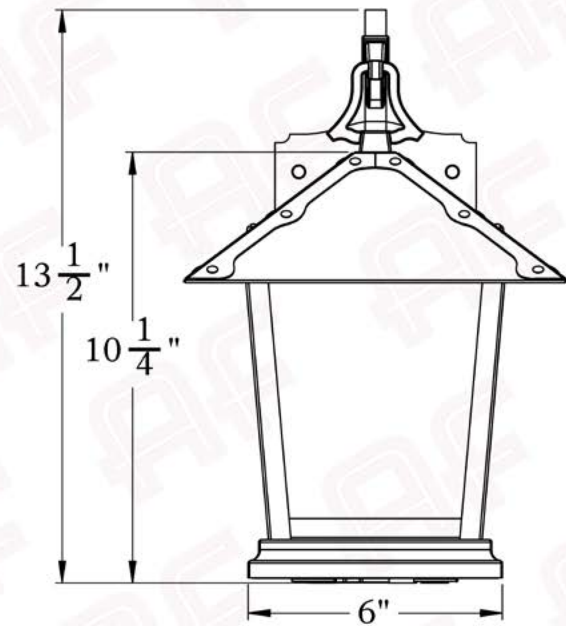

The Spring Street Series
Hook Arm Sconce
Medium

AMERICA'S FINEST 
Lighting & Mailbox Co.

Medium

FRONT VIEW

SIDE VIEW

BACKPLATE VIEW

Dimensions

Roof Width	9"
Body Width	6"
Lantern Height	10 1/4"
Height	13 1/2"
Projection	11 1/4"
Mounting Plate	4 3/4" x 6 1/2"

Electrical Specs

UL Rating	Damp
Voltage	120V
Socket Type	Medium Base - E26
Number of Light Bulbs	1
Max Wattage per Bulb	100W
LED Bulb	Supplied
Dimmable	Yes

Additional Information

Manufacturer	America's Finest Lighting
Mounting Location	Interior and Exterior
Material	Brass
Multiple Overlay Options	Yes
Bottom Glass Panels	Included