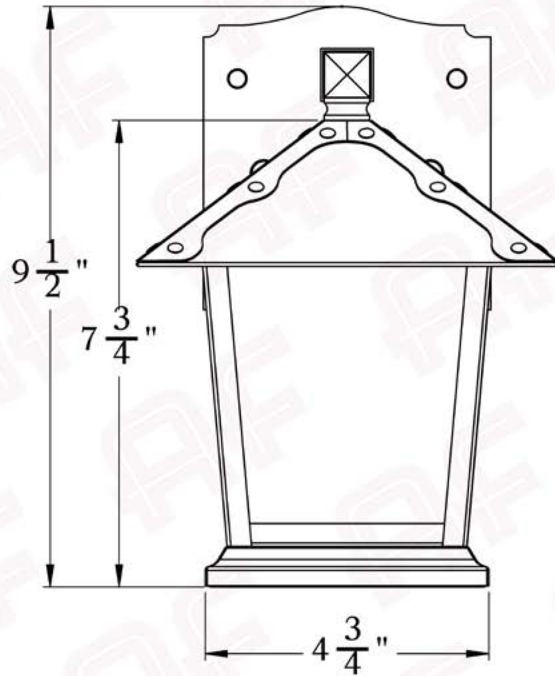

The Spring Street Series
Straight Arm Sconce
Small

AMERICA'S FINEST 
Lighting & Mailbox Co. 

Small

FRONT VIEW

SIDE VIEW

BACKPLATE VIEW

Dimensions

Roof Width	7"
Body Width	4 3/4"
Lantern Height	7 3/4"
Height	9 1/2"
Projection	8 1/4"
Mounting Plate	4 3/4" x 5 1/2"

Electrical Specs

UL Rating	Wet
Voltage	120V
Socket Type	Medium Base - E26
Number of Light Bulbs	1
Max Wattage per Bulb	60W
LED Bulb	Supplied
Dimmable	Yes

Additional Information

Manufacturer	America's Finest Lighting
Mounting Location	Interior and Exterior
Material	Brass
Multiple Overlay Options	Yes
Bottom Glass Panels	Included