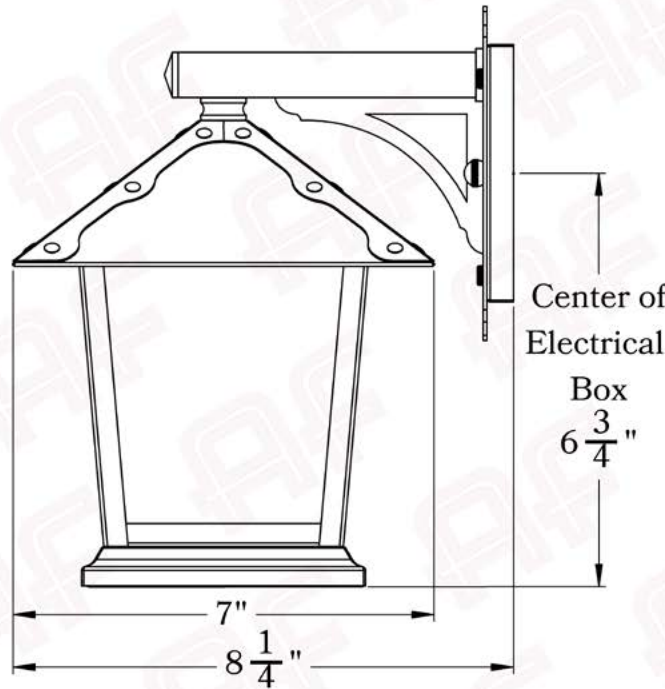

The Spring Street Series
Straight Arm Sconce
Small

AMERICA'S FINEST 
Lighting & Mailbox Co. 

Small

FRONT VIEW

SIDE VIEW

BACKPLATE VIEW

Dimensions

Roof Width	7"
Body Width	4 3/4"
Lantern Height	7 3/4"
Height	9 1/2"
Projection	8 1/4"
Mounting Plate	4 3/4" x 5 1/2"

Electrical Specs

UL Rating	Wet
Voltage	120V
Socket Type	Medium Base - E26
Number of Light Bulbs	1
Max Wattage per Bulb	60W
LED Bulb	Supplied
Dimmable	Yes

Additional Information

Manufacturer	America's Finest Lighting
Mounting Location	Interior and Exterior
Material	Brass
Multiple Overlay Options	Yes
Bottom Glass Panels	Included