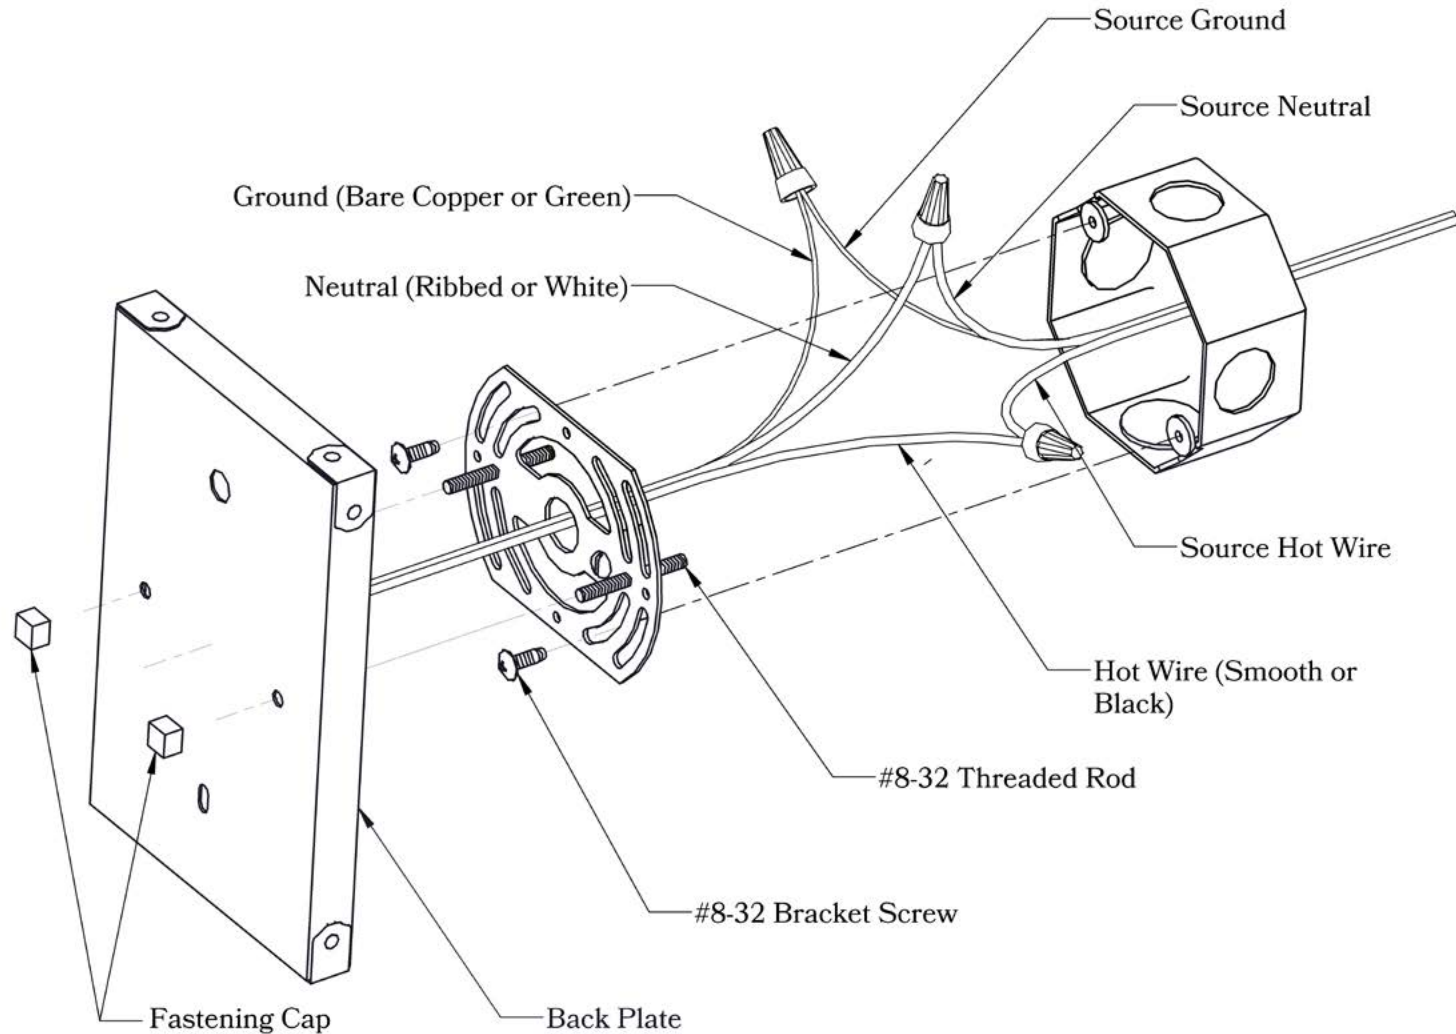

Electrical Specs

UL Rating	Wet
Voltage	120V
Socket Type	Medium Base - E26
Number of Light Bulbs	1
Max Wattage per Bulb	60W
LED Bulb	Supplied
Dimmable	Yes

Additional Information

Manufacturer	America's Finest Lighting
Mounting Location	Interior and Exterior
Material	Brass
Multiple Overlay Options	Yes
Bottom Glass Panels	Included

Overlays Available In This Series

Trellis

Lattice

Cross

Trellis with Ivy

Lattice with Ivy

Glass Only

Mounting Instructions | Wall Mount With Caps**CAUTION—DISCONNECT POWER**

Always shut off power when installing or repairing this (or any other) electrical appliance. Failure to do so may result in severe injury or death. This product must be installed in accordance with applicable installation codes by a person familiar with the construction and operation of the product, and the hazards involved.