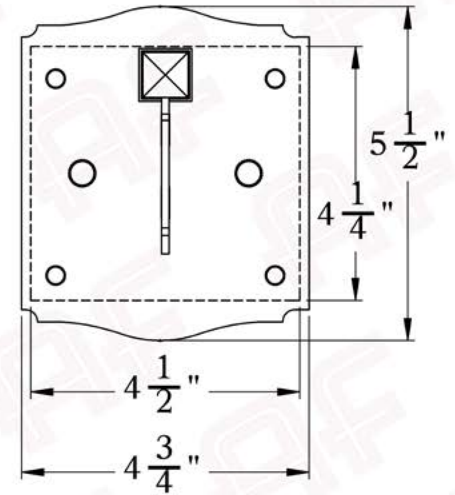

The Spring Street Series
Straight Arm Sconce
Small

AMERICA'S FINEST 
Lighting & Mailbox Co. 

Small

FRONT VIEW

SIDE VIEW

BACKPLATE VIEW

Dimensions

Roof Width	7"
Body Width	4 3/4"
Lantern Height	7 3/4"
Height	9 1/2"
Projection	8 1/4"
Mounting Plate	4 3/4" x 5 1/2"

Electrical Specs

UL Rating	Wet
Voltage	120V
Socket Type	Medium Base - E26
Number of Light Bulbs	1
Max Wattage per Bulb	60W
LED Bulb	Supplied
Dimmable	Yes

Additional Information

Manufacturer	America's Finest Lighting
Mounting Location	Interior and Exterior
Material	Brass
Multiple Overlay Options	Yes
Bottom Glass Panels	Included