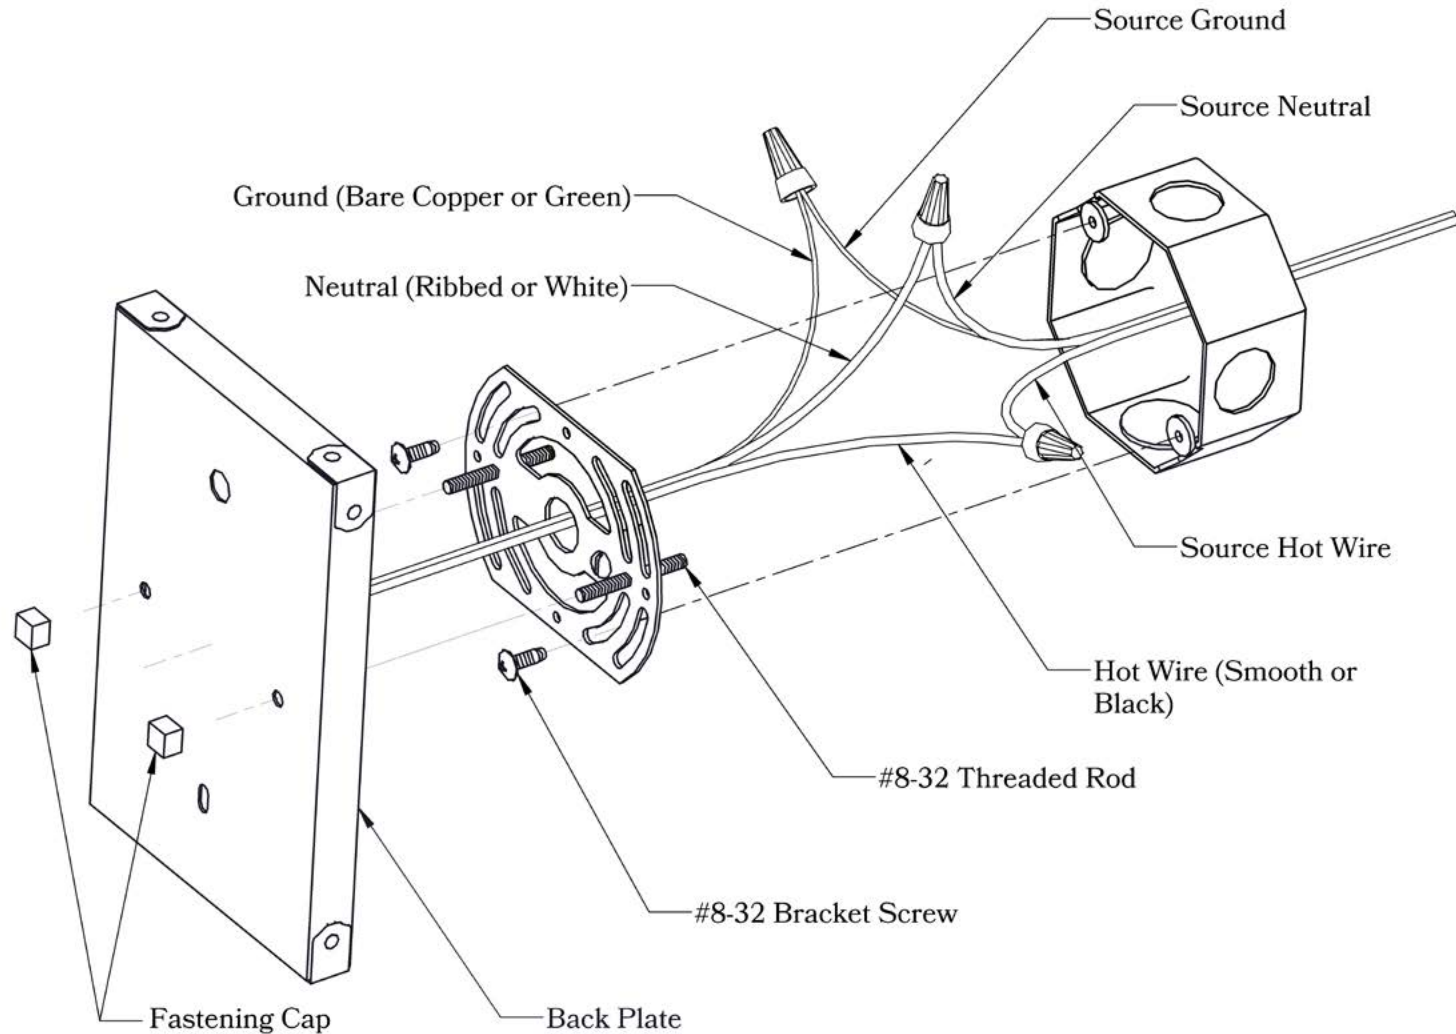

Electrical Specs

UL Rating	Damp
Voltage	120V
Socket Type	Medium Base - E26
Number of Light Bulbs	1
Max Wattage per Bulb	60W
LED Bulb	Supplied
Dimmable	Yes

Additional Information

Manufacturer	America's Finest Lighting
Mounting Location	Interior and Exterior
Material	Brass
Multiple Overlay Options	Yes
Bottom Glass Panels	Included

Overlays Available In This Series

Trellis

Lattice

Cross

Trellis with Ivy

Lattice with Ivy

Glass Only

Mounting Instructions | Wall Mount With Caps**CAUTION—DISCONNECT POWER**

Always shut off power when installing or repairing this (or any other) electrical appliance. Failure to do so may result in severe injury or death. This product must be installed in accordance with applicable installation codes by a person familiar with the construction and operation of the product, and the hazards involved.