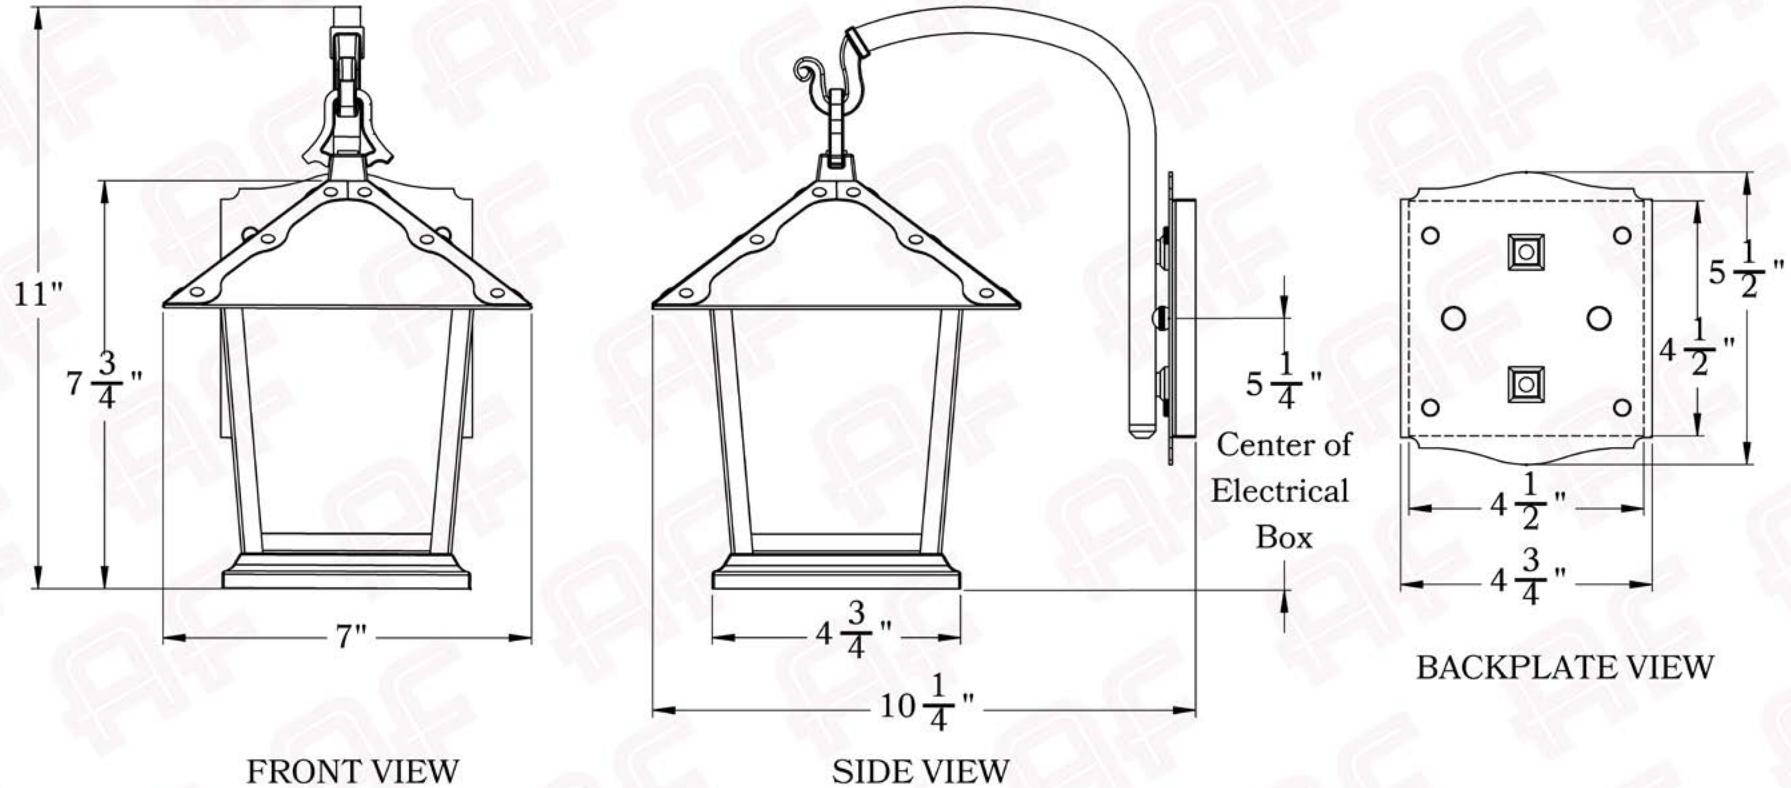

The Spring Street Series
Hook Arm Sconce
Small

AMERICA'S FINEST 
Lighting & Mailbox Co.

Small

Dimensions

Roof Width	7"
Body Width	4 3/4"
Lantern Height	7 3/4"
Height	11"
Projection	10 1/4"
Mounting Plate	4 3/4" x 5 1/2"

Electrical Specs

UL Rating	Damp
Voltage	120V
Socket Type	Medium Base - E26
Number of Light Bulbs	1
Max Wattage per Bulb	60W
LED Bulb	Supplied
Dimmable	Yes

Additional Information

Manufacturer	America's Finest Lighting
Mounting Location	Interior and Exterior
Material	Brass
Multiple Overlay Options	Yes
Bottom Glass Panels	Included