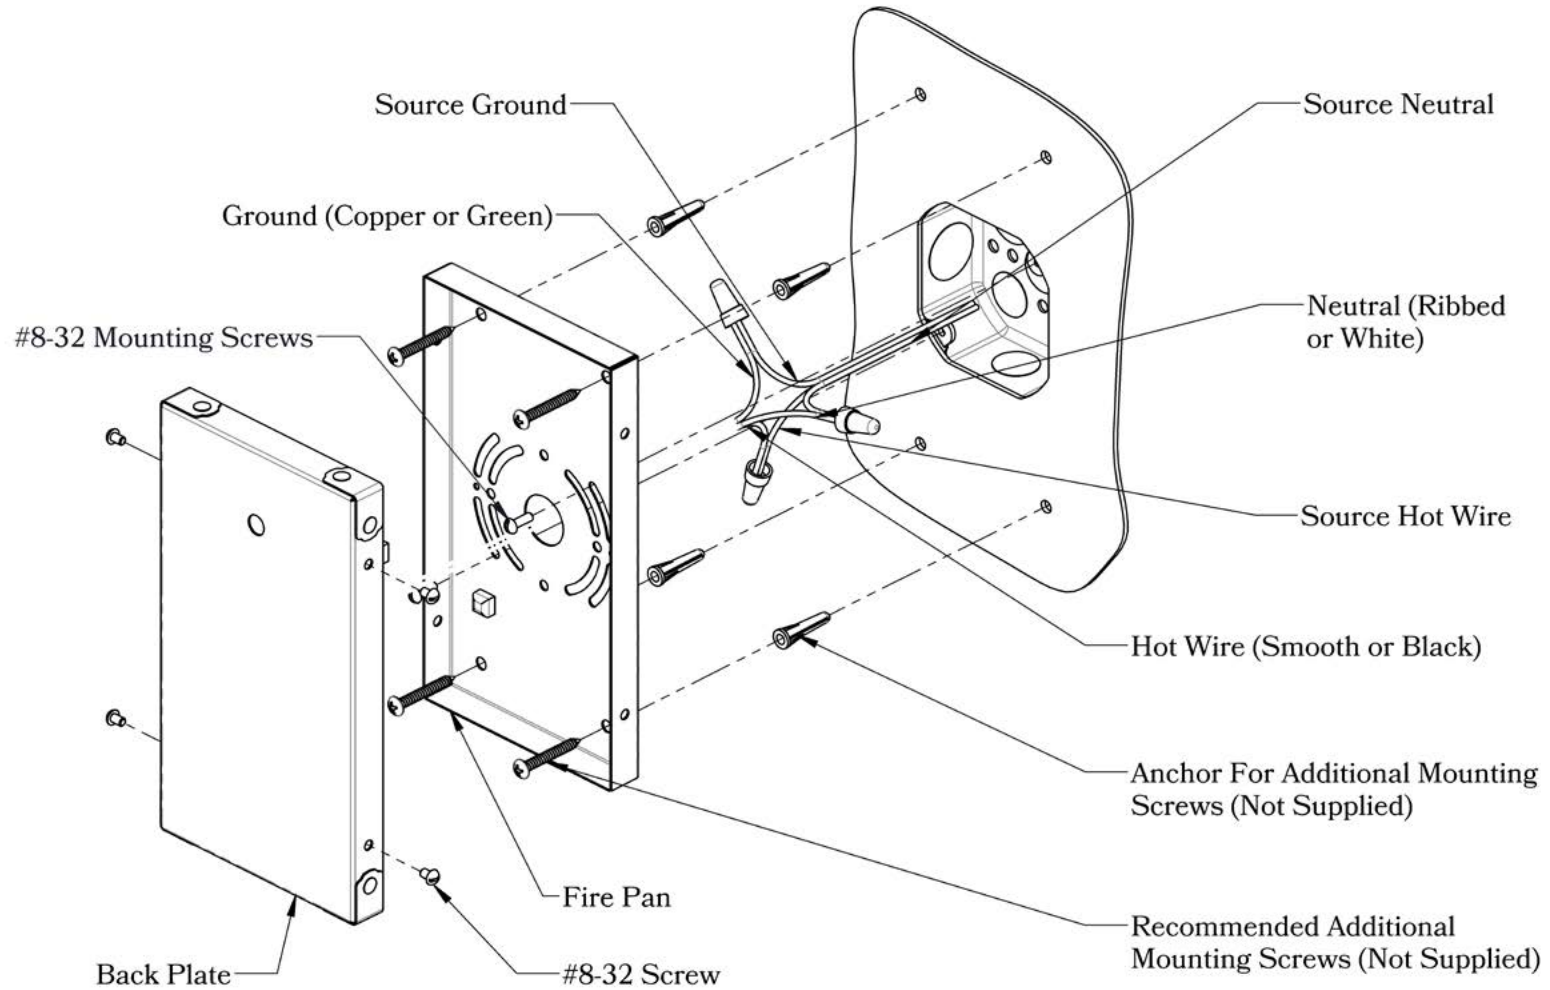

Product No. 704-8

The San Marino Series
Straight Arm Sconce
Large

AMERICA'S FINEST 
Lighting & Mailbox Co. 

Large

Dimensions

Roof Width	12 1/2"
Body Width	7 1/2"
Lantern Height	15 3/4"
Height	18 1/4"
Projection	15 1/2"
Mounting Plate	5" x 9"

Electrical Specs

UL Rating	Wet
Voltage	120V
Socket Type	Medium Base - E26
Number of Light Bulbs	1
Max Wattage per Bulb	100W
LED Bulb	Supplied
Dimmable	Yes

Additional Information

Manufacturer	America's Finest Lighting
Mounting Location	Interior and Exterior
Material	Brass
Multiple Overlay Options	No
Bottom Glass Panels	Included

Mounting Instructions | Wall Mount With Fire Pan

CAUTION—DISCONNECT POWER

Always shut off power when installing or repairing this (or any other) electrical appliance. Failure to do so may result in severe injury or death. This product must be installed in accordance with applicable installation codes by a person familiar with the construction and operation of the product, and the hazards involved.