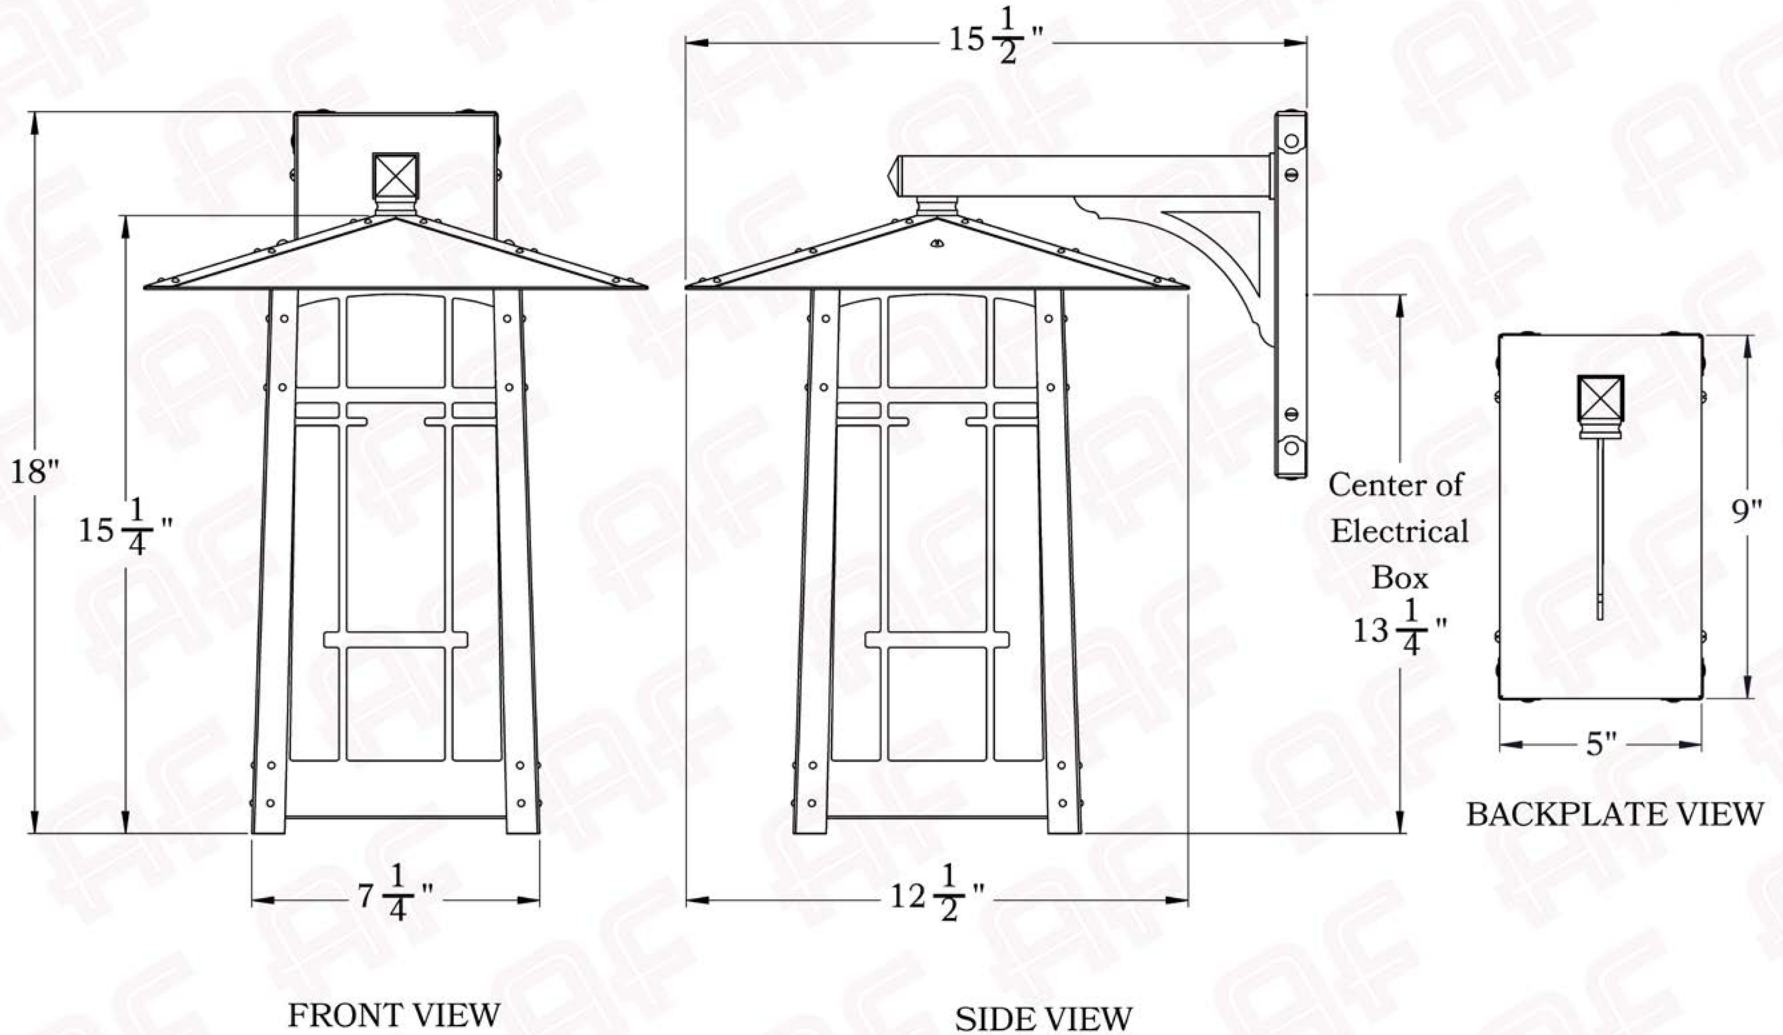

Product No. 704-8

The San Marino Series
Straight Arm Sconce
Large

AMERICA'S FINEST 
Lighting & Mailbox Co. 

Large

Dimensions

Roof Width	12 1/2"
Body Width	7 1/2"
Lantern Height	15 3/4"
Height	18 1/4"
Projection	15 1/2"
Mounting Plate	5" x 9"

Electrical Specs

UL Rating	Wet
Voltage	120V
Socket Type	Medium Base - E26
Number of Light Bulbs	1
Max Wattage per Bulb	100W
LED Bulb	Supplied
Dimmable	Yes

Additional Information

Manufacturer	America's Finest Lighting
Mounting Location	Interior and Exterior
Material	Brass
Multiple Overlay Options	No
Bottom Glass Panels	Included